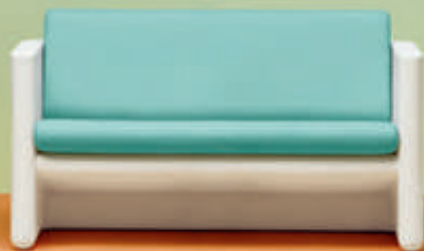

Sunset

Lounge horizon

DESIGN

Alessandro Busana, 2017

EN – Sunset is a collection of lounge modular seating. A squared volume in polyethylene, with fine roundness downward, embraces the wide seat while horizontal lines run along the outer profile.

IT – Sunset è una collezione di sedute lounge modulari. Un volume squadrato in polietilene abbraccia l'ampia seduta mentre linee orizzontali corrono lungo il perimetro esterno.