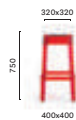

SIZES / DIMENSIONI

580
Polycarbonate barstool