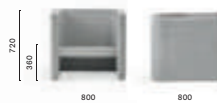

SIZES / DIMENSIONI

625

Polyethylene lounge armchair