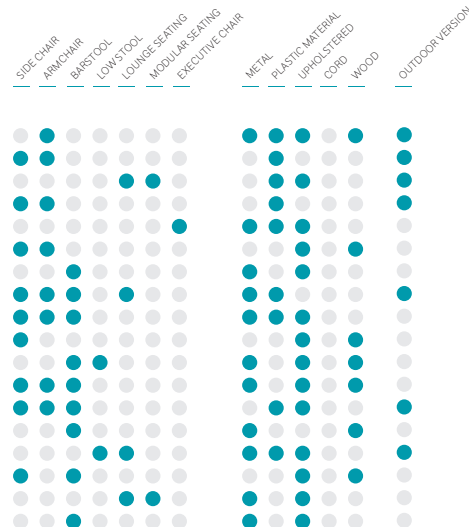

SEATING

Soul
Souvenir
Sunset
Tatami
Temps
Tivoli
Tonda
Tribeca
Tweet
Twig
Tx
Vic
Volt
Woody
Wow
Young
Zippo
Zx