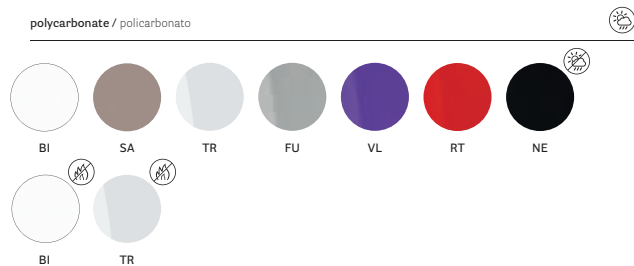

FINISHES / FINITURE

polycarbonate / policarbonato

CERTIFICATES / CERTIFICAZIONI