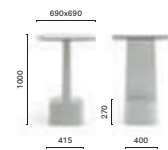

861

Polyethylene base and solid laminate top