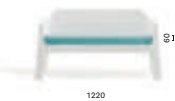

636.3

Cushion for sofa only
WIDTH: 515