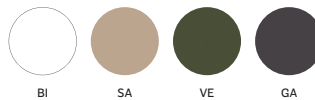

636.3

Cushion for sofa only
WIDTH: 515