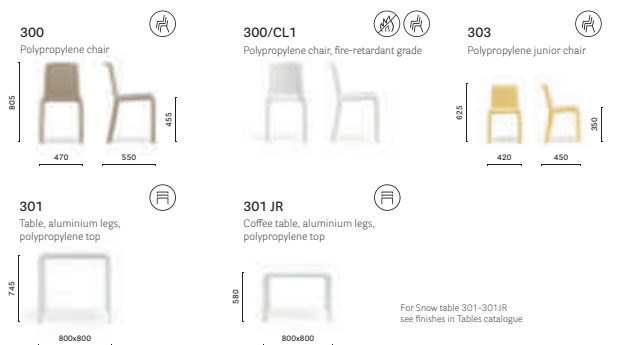

SIZES / DIMENSIONI

FINISHES / FINITURE

polypropylene / polipropilene (Snow chair)