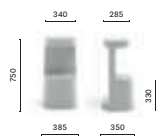

SIZES / DIMENSIONI

860

Polyethylene barstool