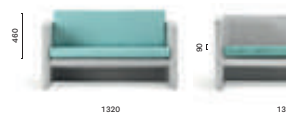

626.3

Cushion for seat only
WIDTH: 585