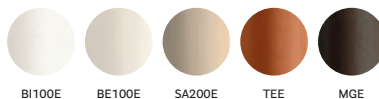

FINISHES / FINITURE

aluminium / alluminio

BI100E

BE100E

SA200E

TEE

MGE

cord / corda