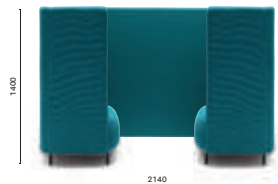

BDH011M/140

BDH011P/140

BDH011P/140_CCO

BDH022/140

four-seats upholstered box, steel tube frame

BDH022M/140

BDH022P/140

BDH022P/140_CCO

FINISHES / FINITURE

aluminium / alluminio

NERO

fabrics / tessuti

AWARDS / PREMI

CERTIFICATES / CERTIFICAZIONI