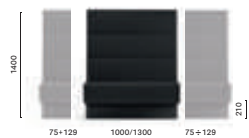

MD5

MDP_140*