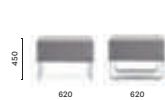

200

201

202

220

221

222

223

203

791

793

790

792

790/G_NE

Linking device only
LENGTH: 93

200/G_NE

Linking device only
LENGTH: 84

FINISHES / FINITURE

polyethylene / polietilene

fabrics / tessuti

BI

RO

NE

stainless steel / acciaio inox

steel / acciaio

powder coated / verniciato

AC 316
AISI 316 for outdoor
AISI 316 per esterno

CR
Chromed
Cromato