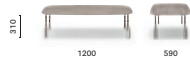

BDT_120X59X32