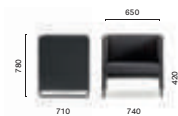

Unit4

Stockholm, Sweden

Project: Office

SIZES / DIMENSIONI

ZIP2P/100

ZIP1P/100

ZIP2P/140

ZIP1P/140

ZIPL1P

FINISHES / FINITURE

powder coated / verniciato

fabrics / tessuti

BI100

AL

NERO

CERTIFICATIONS / CERTIFICAZIONI