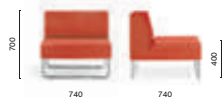

200

201

202

220

221

222

223

203

791

793

790

792

790/G_NE

Linking device only
LENGTH: 93

200/G_NE

Linking device only
LENGTH: 84

FINISHES / FINITURE

polyethylene / polietilene

fabrics / tessuti

BI

RO

NE

stainless steel / acciaio inox

steel / acciaio

powder coated / verniciato

AC 316
AISI 316 for outdoor
AISI 316 per esterno

CR
Chromed
Cromato