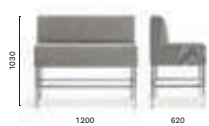

200

201

202

220

221

222

223

203

791

793

790

792

790/G_NE

Linking device only
LENGTH: 93

200/G_NE

Linking device only
LENGTH: 84

FINISHES / FINITURE

polyethylene / polietilene

fabrics / tessuti

BI

RO

NE

stainless steel / acciaio inox

steel / acciaio

powder coated / verniciato

AC 316
AISI 316 for outdoor
AISI 316 per esterno

CR
Chromed
Cromato