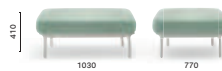

RVC010

Pouf, aluminium frame and legs