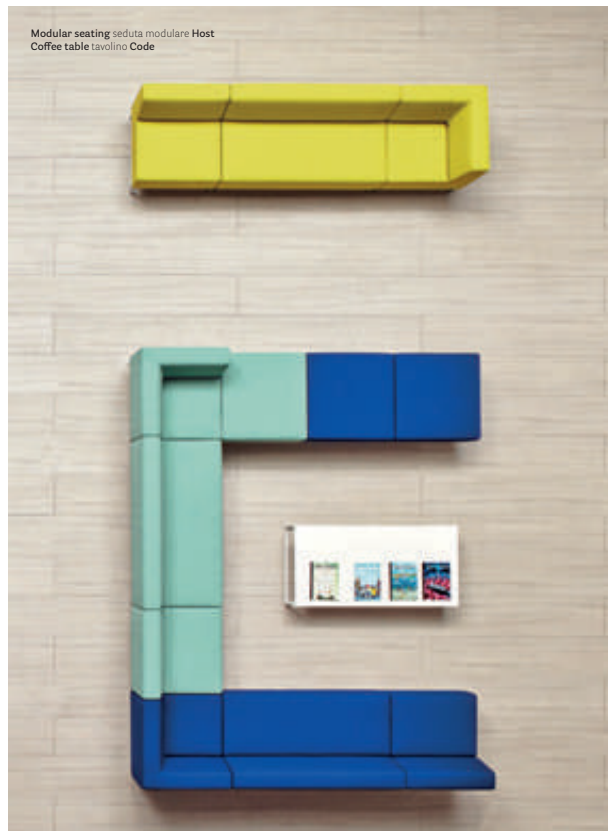

WAITING

Modular seating

Seduta modulare