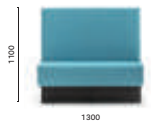

MDL_240

MDL_240_L100

MDB_110*

MDB_110_L100*

MDB_140*

MDB_140_L100*

*Free standing / Autoportante

MDB_175*

MDB_175_L100*

MDA_110*

MDA_140*

MDA_175*

MDA_240

MDAB_110*

MDAB_140*

*Free standing / Autoportante