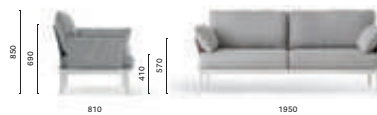

SIZES / DIMENSIONI

REVA_D

Three seats sofa, aluminium frame and legs

REVA_P

Lounge armchair, aluminium frame and legs

REVA.3

Optional side pillow

REVA_L