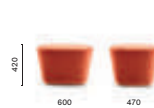

367

Upholstered pouf