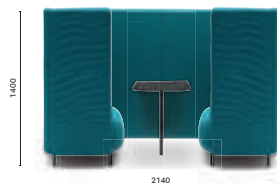

BDH022P/140_CCO

FINISHES / FINITURE

aluminium / alluminio

NERO

fabrics / tessuti

AWARDS / PREMI

CERTIFICATES / CERTIFICAZIONI