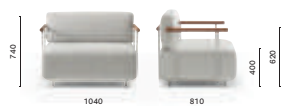

AS0040

AS0010

AS0111

AS0012

AS0030

AS0031

AS0020

AS0121

AS0022

ACCESSORI / ACCESSORIES

3001

Cushion
DEPTH: 200

3002

Cushion
DEPTH: 200

3004

Cushion
DEPTH: 170

3005

Cushion
DEPTH: 170

FINISHES / FINITURE

steel / acciaio

BI200E

BE100E

TEE

MGE

fabrics / tessuti