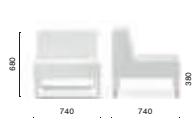

200

201

202

220

221

222

223

203

791

793

790

792

790/G_NE

Linking device only
LENGTH: 93

200/G_NE

Linking device only
LENGTH: 84

FINISHES / FINITURE

polyethylene / polietilene

fabrics / tessuti

BI

RO

NE

stainless steel / acciaio inox

steel / acciaio

powder coated / verniciato

AC 316
AISI 316 for outdoor
AISI 316 per esterno

CR
Chromed
Cromato