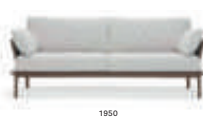

REVA/2_D

REVA.3

Optional side pillow