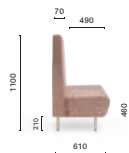

MDWL_110

1300