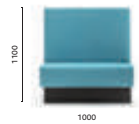

MDB_110_L100*