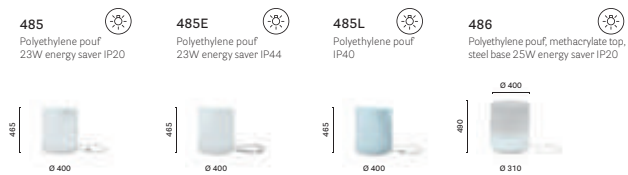

FINISHES / FINITURE

polyethylene / polietilene