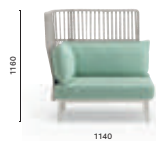

#PedraliNewHorizons

Salone del Mobile.Milano 2022
Milan, Italy

RVC010

Pouf, aluminium frame and legs

RVC012

Linear armchair with low backrest, aluminium frame and legs
DEPTH: 880

RVC011

RVC013

RVC014

RVC034

RVC033