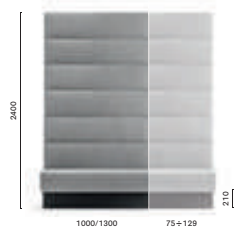

MDAB_175*

custom made sized / misura su richiesta

MDP_110*

MDP_175*

*Free standing / Autoportante

MD5

MDP_140*

MDP_240

MODUS 2.0

MD/2L_110*

MD/2L_140*

MD/2A_110*

MD/2A_140*

MD/2L_110_L100*

MD/2L_140_L100*

K_MD/2L

K_MD/2A