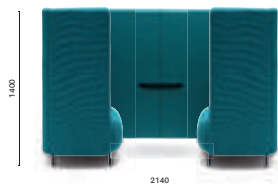

BDH011M/140