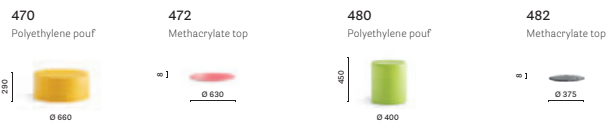

FINISHES / FINITURE

polyethylene / polietilene