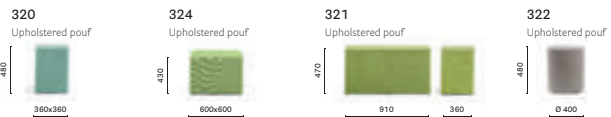

FINISHES / FINITURE

polyethylene / polietilene