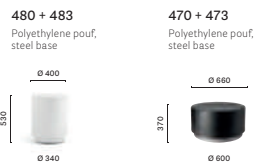

FINISHES / FINITURE

polyethylene / polietilene