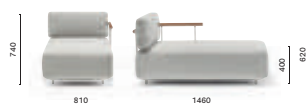

AS0040

AS0010

AS0111

AS0012

AS0030

AS0031

AS0020

AS0121

AS0022

ACCESSORI / ACCESSORIES

3001

Cushion
DEPTH: 200

3002

Cushion
DEPTH: 200

3004

Cushion
DEPTH: 170

3005

Cushion
DEPTH: 170

FINISHES / FINITURE

steel / acciaio

BI200E

BE100E

TEE

MGE

fabrics / tessuti