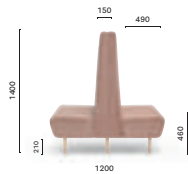

MDWL_110

1300

MDWL_110_L100

1000

MDWL_140

1300

MDWL_140_L100

1000

MDWB_110

1300

MDWB_110_L100

1000

MDWB_140

1300

MDWB_140_L100

1000

MD/2C60_140*

K_MD/2C60

*Free standing / Autoportante

FINISHES / FINITURE

fabrics / tessuti

312

421

1016

406_0020

laminates for back shelf / mensola in laminato

312

421

406_0020

4575

Fenix for back shelf / mensola in Fenix

0720

0029

AS

NE

OA2

FR
Bleached ash
Frassino sbiancato

N1
Light walnut
Noce chiaro

AN
Black
Nero

CERTIFICATIONS / CERTIFICAZIONI