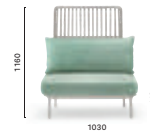

#PedraliNewHorizons

Salone del Mobile.Milano 2022
Milan, Italy

RVC010

Pouf, aluminium frame and legs

RVC012

Linear armchair with low backrest, aluminium frame and legs
DEPTH: 880

RVC011

RVC013

RVC014

RVC034

RVC033