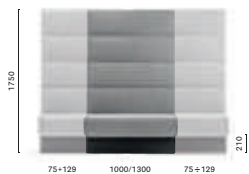

MDAB_175*

custom made sized / misura su richiesta

MDP_110*

MDP_175*

*Free standing / Autoportante

MD5

MDP_140*

MDP_240

MODUS 2.0

MD/2L_110*

MD/2L_140*

MD/2A_110*

MD/2A_140*

MD/2L_110_L100*

MD/2L_140_L100*

K_MD/2L

K_MD/2A