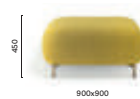

213

Upholstered pouf,
steel tube frame