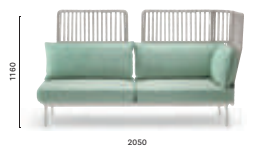

RVC022

Linear sofa with low backrest, aluminium frame and legs
DEPTH: 880

RVC021

RVC023

RVC024

RVC025

RVC026

RVC027

ACCESSORI / ACCESSORIES

3001

Cushion
DEPTH: 200

3002

Cushion
DEPTH: 200

3004

Cushion
DEPTH: 170

3005

Cushion
DEPTH: 170

FINISHES / FINITURE

aluminium / alluminio

cord / corda

BE100E

GAE

TEE

BE

GA2

TE

fabrics / tessuti