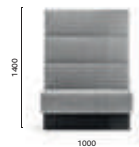

MDB_140_L100*

*Free standing / Autoportante