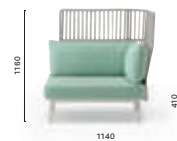

#PedraliNewHorizons

Salone del Mobile.Milano 2022
Milan, Italy

RVC010

Pouf, aluminium frame and legs

RVC012

Linear armchair with low backrest, aluminium frame and legs
DEPTH: 880

RVC011

RVC013

RVC014

RVC034

RVC033