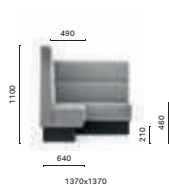

MD/2A_110*