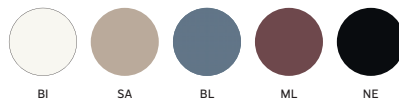

polypropylene / polipropilene