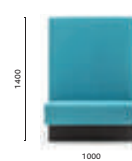

MD/2L_140_L100*