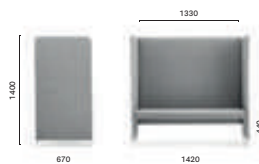

Unit4

Stockholm, Sweden

Project: Office

SIZES / DIMENSIONI

ZIP2P/100

ZIP1P/100

ZIP2P/140

ZIP1P/140

ZIPL1P

FINISHES / FINITURE

powder coated / verniciato

fabrics / tessuti

BI100

AL

NERO

CERTIFICATIONS / CERTIFICAZIONI