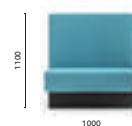

MD/2L_110_L100*