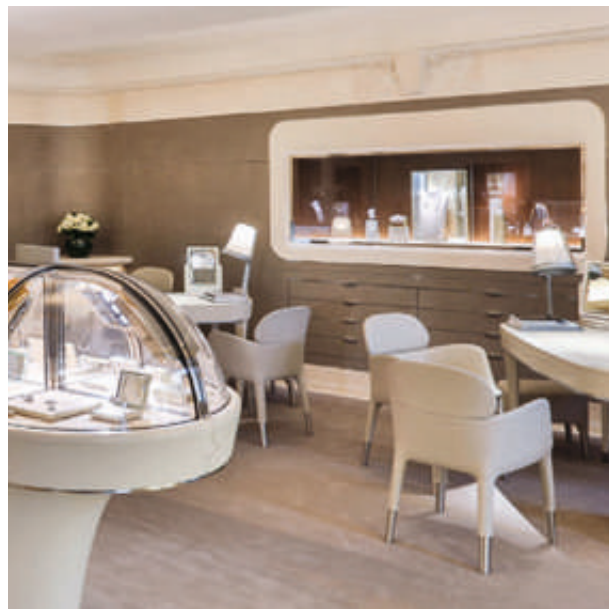

Le Jules Verne

Eiffel Tower Paris, France

Project: Restaurant

Chef: Alain Ducasse

Maison Van Cleef & Arpels

Place Vendôme Paris, France

Project: Haute Joaillerie

Architect: Jouin Manku