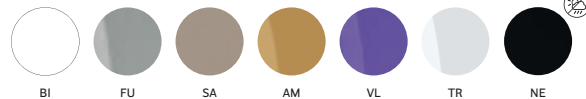

fabrics / tessuti

CERTIFICATES / CERTIFICAZIONI