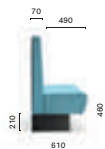

SIZES / DIMENSIONI

MODUS

MDL_110*