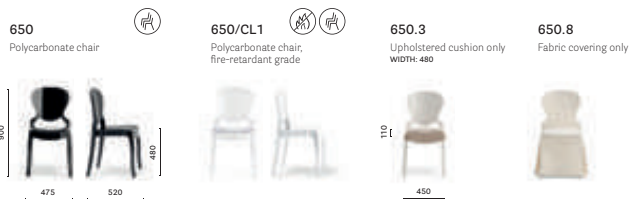

SIZES / DIMENSIONI

FINISHES / FINITURE

polycarbonate / policarbonato