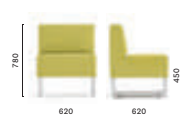

200

201

202

220

221

222

223

203

791

793

790

792

790/G_NE

Linking device only
LENGTH: 93

200/G_NE

Linking device only
LENGTH: 84

FINISHES / FINITURE

polyethylene / polietilene

fabrics / tessuti

BI

RO

NE

stainless steel / acciaio inox

steel / acciaio

powder coated / verniciato

AC 316
AISI 316 for outdoor
AISI 316 per esterno

CR
Chromed
Cromato