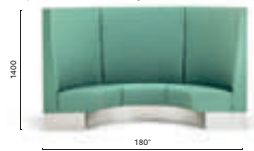

MD/2C60_140*

K_MD/2C60

*Free standing / Autoportante

FINISHES / FINITURE

fabrics / tessuti