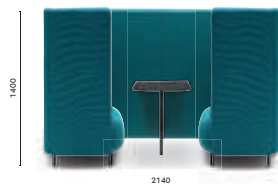

BDH011P/140_CCO

BDH022/140

four-seats upholstered box, steel tube frame