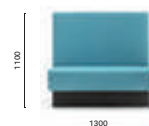

MODUS 2.0

MD/2L_110*

MD/2L_140*