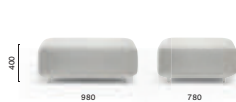

AS0040

AS0010

AS0111

AS0012

AS0030

AS0031

AS0020

AS0121

AS0022

ACCESSORI / ACCESSORIES

3001

Cushion
DEPTH: 200

3002

Cushion
DEPTH: 200

3004

Cushion
DEPTH: 170

3005

Cushion
DEPTH: 170

FINISHES / FINITURE

steel / acciaio

BI200E

BE100E

TEE

MGE

fabrics / tessuti