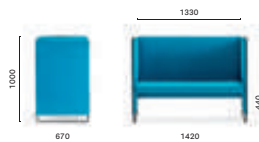

SIZES / DIMENSIONI

ZIP2P/100