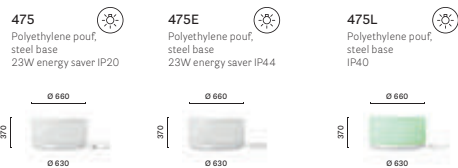

FINISHES / FINITURE

polyethylene / polietilene