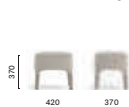

691

690

693

695

696

695F

696F

698

Upholstered barstool,
steel tube legs

698_H650

Upholstered barstool,
steel tube legs

fabrics / tessuti

aluminium / alluminio

aluminium / alluminio

OA
Antique brass
Ottone antico

BS
Brushed bronze
Bronzo satinato

AS
Satinized
Satinato

TN
Titanium
Titanio

LU*
Polished
Lucidato

powder coated / verniciato

steel / acciaio

NERO*

OA
Antique brass
Ottone antico

BS
Brushed bronze
Bronzo satinato

AS
Satinized
Satinato

TN
Titanium
Titanio

AWARDS / PREMI

CERTIFICATES / CERTIFICAZIONI