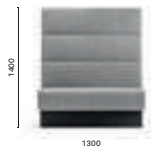

MDL_240

MDL_240_L100

MDB_110*

MDB_110_L100*

MDB_140*

MDB_140_L100*

*Free standing / Autoportante

MDB_175*

MDB_175_L100*

MDA_110*

MDA_140*

MDA_175*

MDA_240

MDAB_110*

MDAB_140*

*Free standing / Autoportante