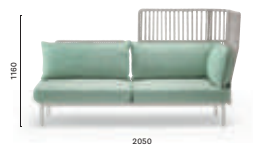

RVC022

Linear sofa with low backrest, aluminium frame and legs
DEPTH: 880

RVC021

RVC023

RVC024

RVC025

RVC026

RVC027

ACCESSORI / ACCESSORIES

3001

Cushion
DEPTH: 200

3002

Cushion
DEPTH: 200

3004

Cushion
DEPTH: 170

3005

Cushion
DEPTH: 170

FINISHES / FINITURE

aluminium / alluminio

cord / corda

BE100E

GAE

TEE

BE

GA2

TE

fabrics / tessuti