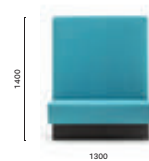

MDAB_175*

custom made sized / misura su richiesta

MDP_110*

MDP_175*

*Free standing / Autoportante

MD5

MDP_140*

MDP_240

MODUS 2.0

MD/2L_110*

MD/2L_140*

MD/2A_110*

MD/2A_140*

MD/2L_110_L100*

MD/2L_140_L100*

K_MD/2L

K_MD/2A