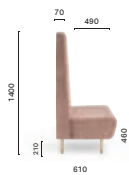

MDWL_140

1300