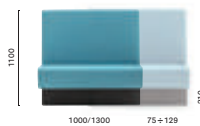

MDAB_175*

custom made sized / misura su richiesta

MDP_110*

MDP_175*

*Free standing / Autoportante

MD5

MDP_140*

MDP_240

MODUS 2.0

MD/2L_110*

MD/2L_140*

MD/2A_110*

MD/2A_140*

MD/2L_110_L100*

MD/2L_140_L100*

K_MD/2L

K_MD/2A