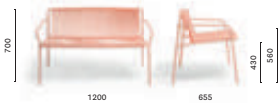

3660

3665

3667

3668

3669

3666

steel / acciaio

AWARDS / PREMI

CERTIFICATES / CERTIFICAZIONI