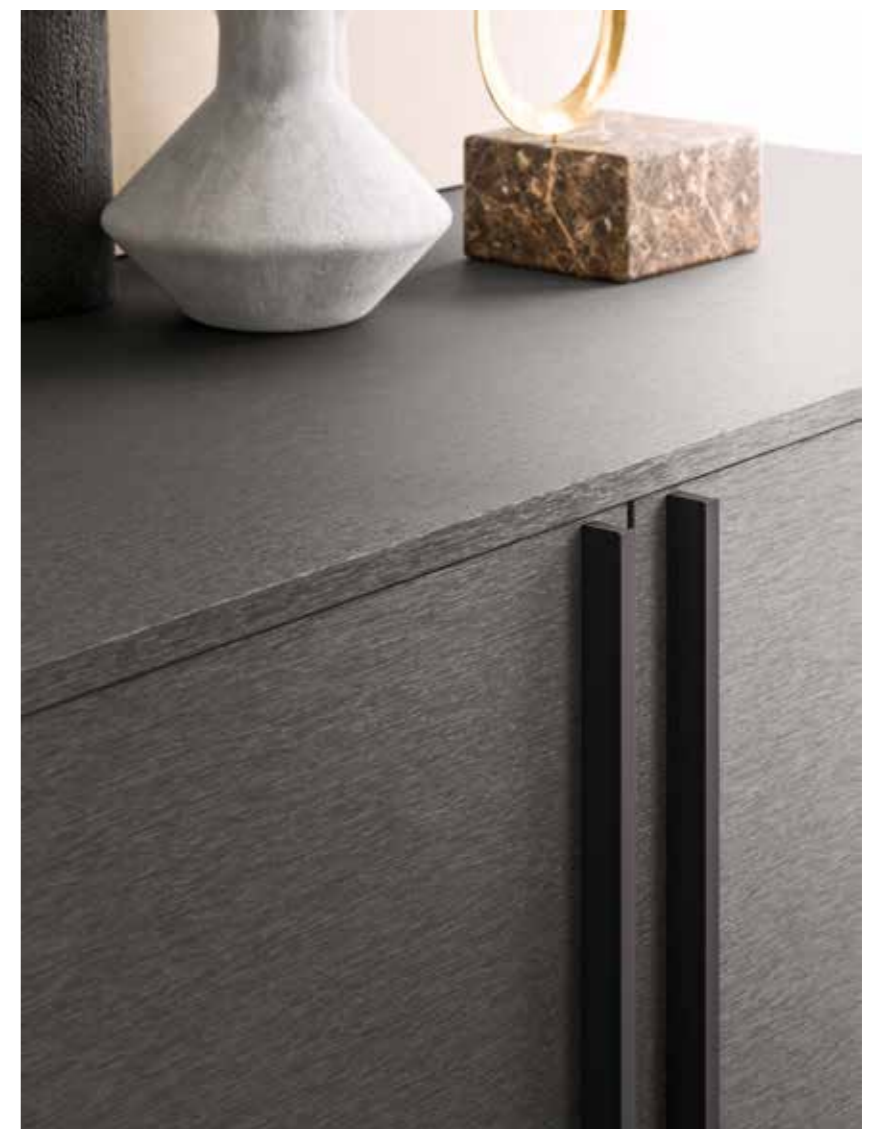

L256 P52,7 H161,4

→ IT

Pensili DOMINO laccato opaco Nude e nobilitato Metal Smoke
Credenza nobilitato Metal Smoke con **maniglia Z** e **Basamento** verniciato Moka Shine

→ EN

Domino wall units laquered in matt Nude and Metal Smoke surfaced
Cabinet Metal Smoke surfaced with **Z handle** and **Basement** Moka Shine painted