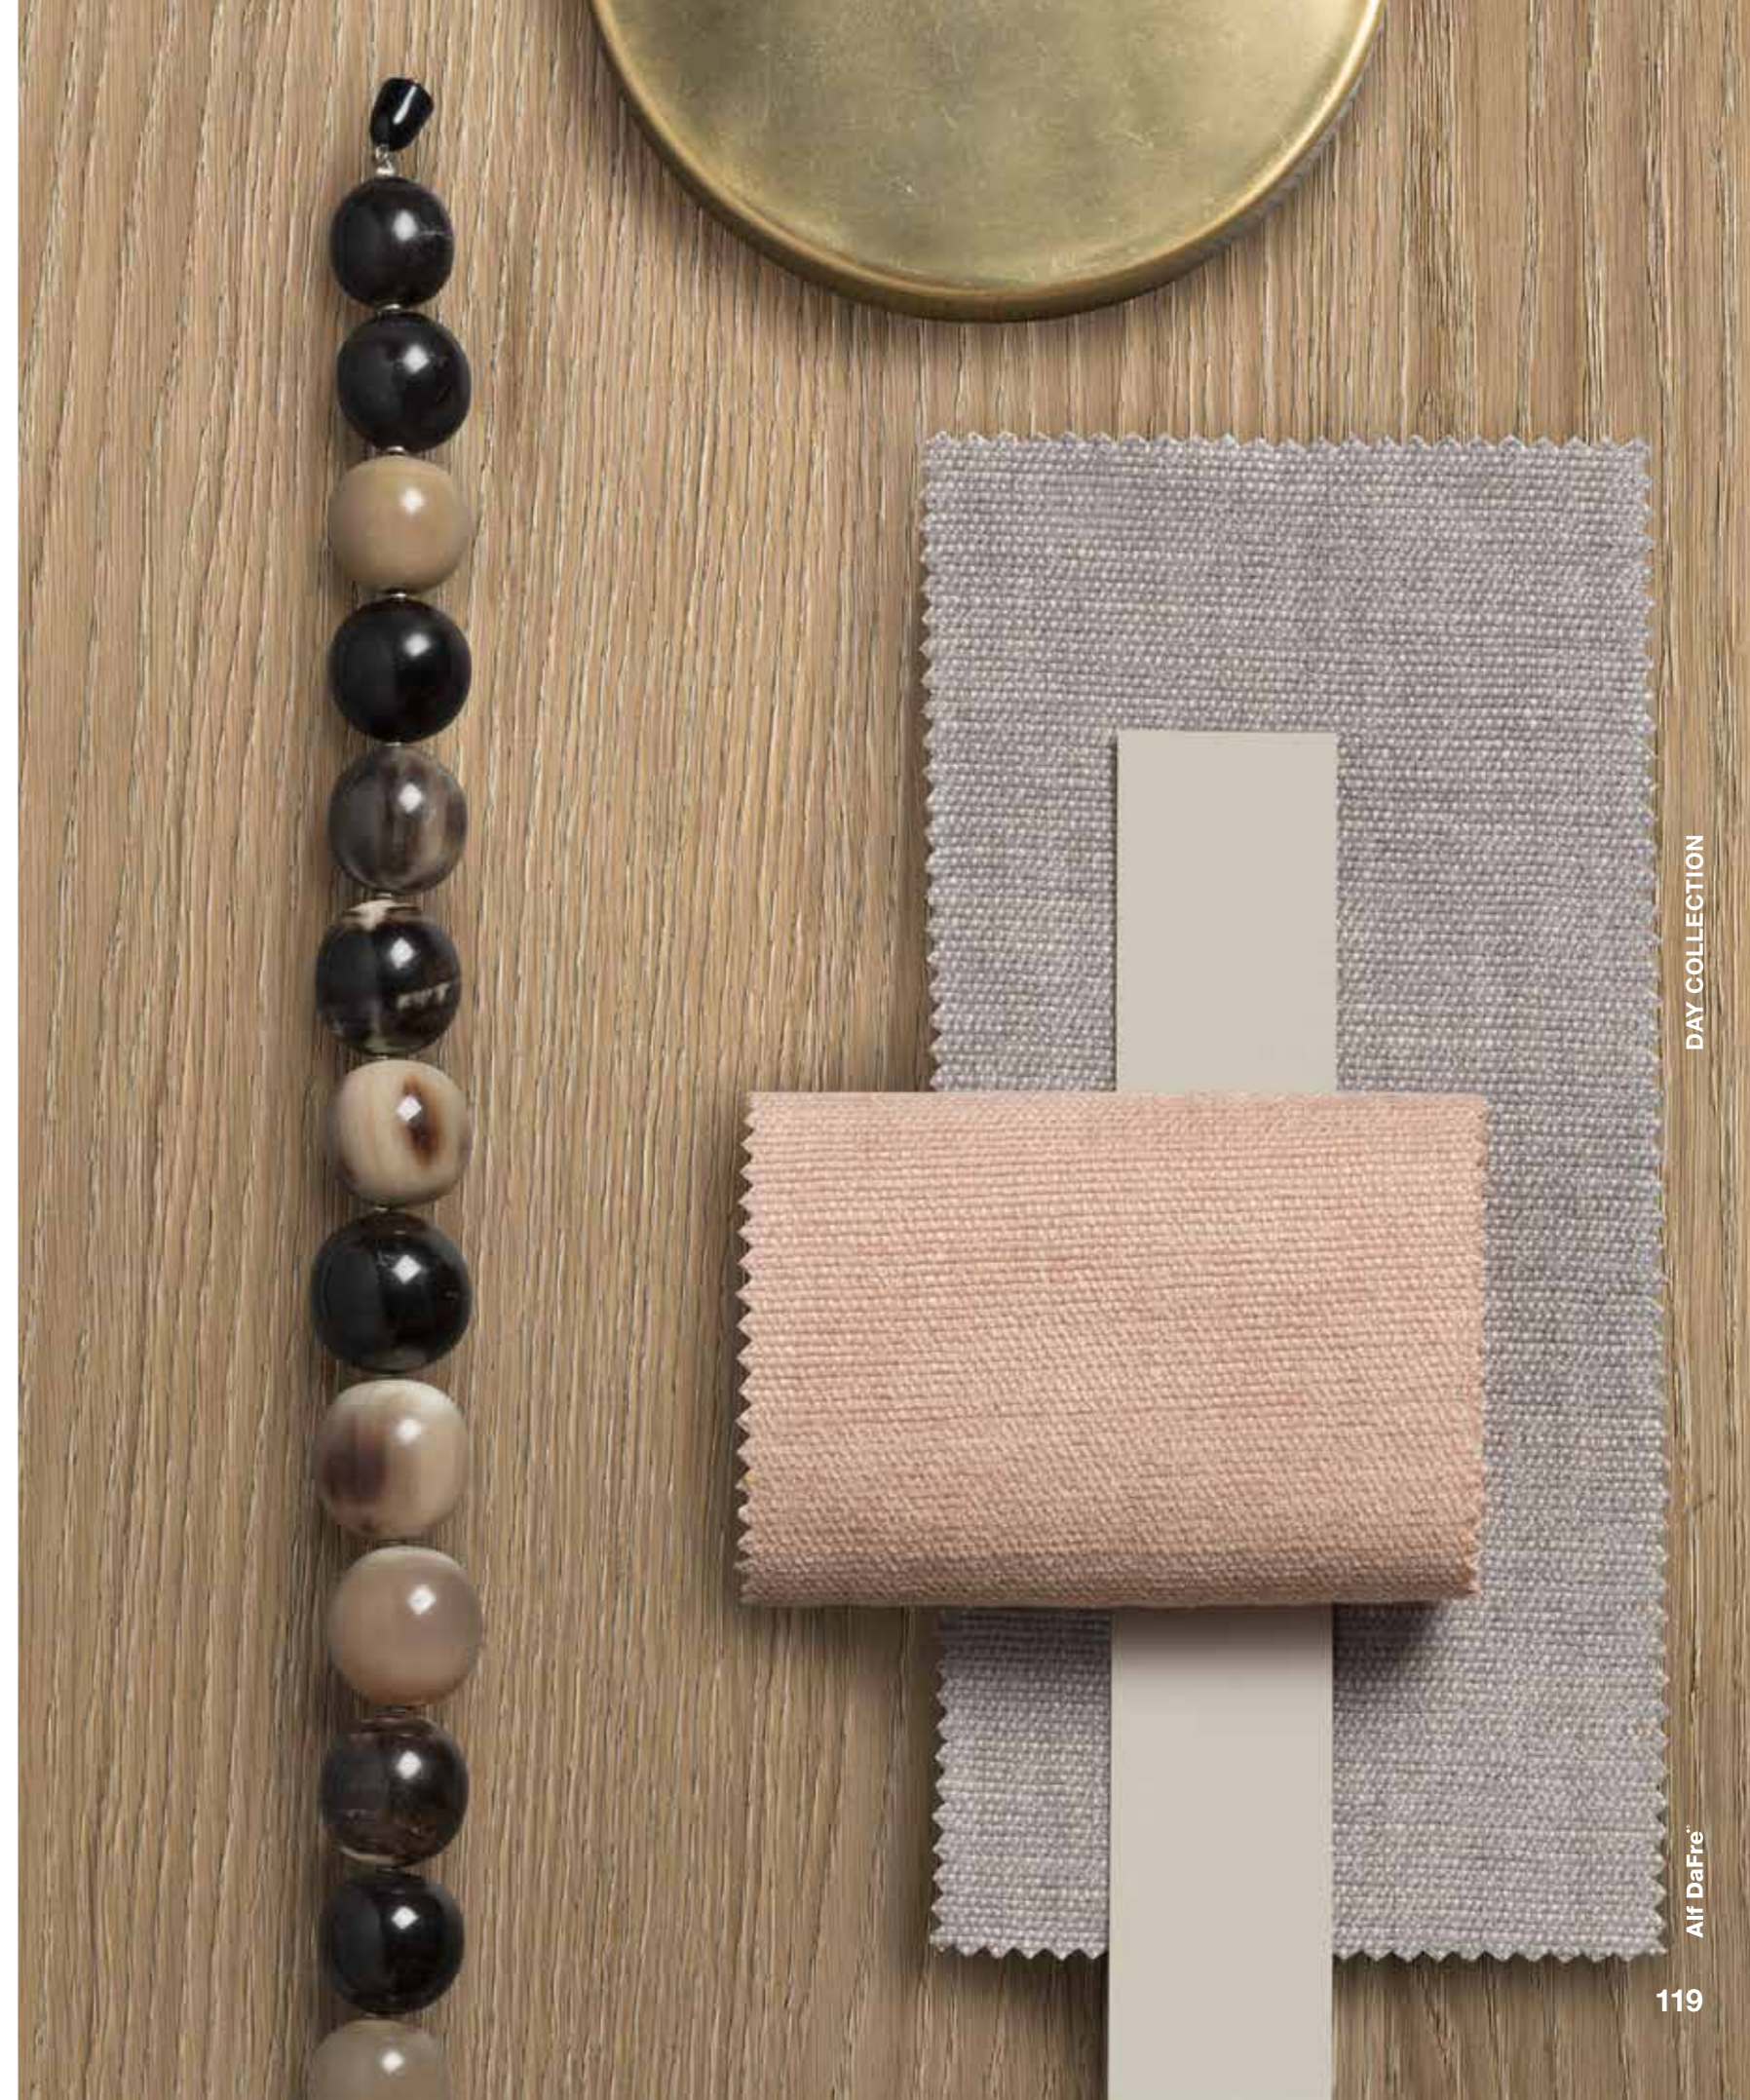

DAY Collection

Doppio gioco
Two sides to the design