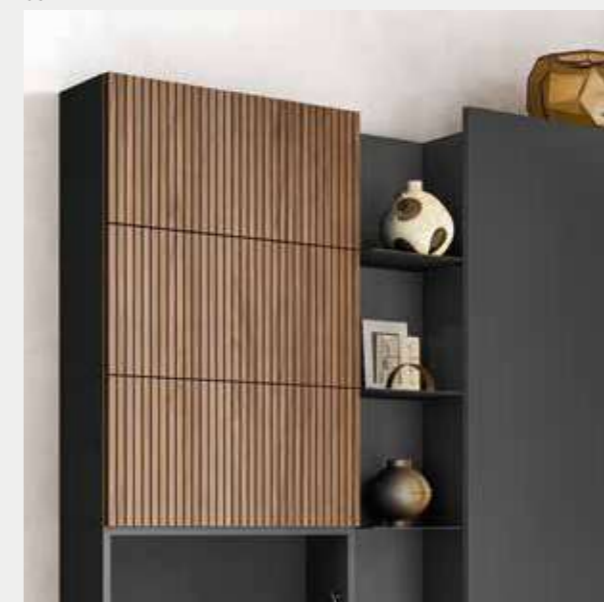

### 07 / NEW MODULAR UNITS

Wall units and shelves now available in a new depth: 24 cm.

05

06

07

Day collection

Antis

**Day collection** sistema giorno / day system