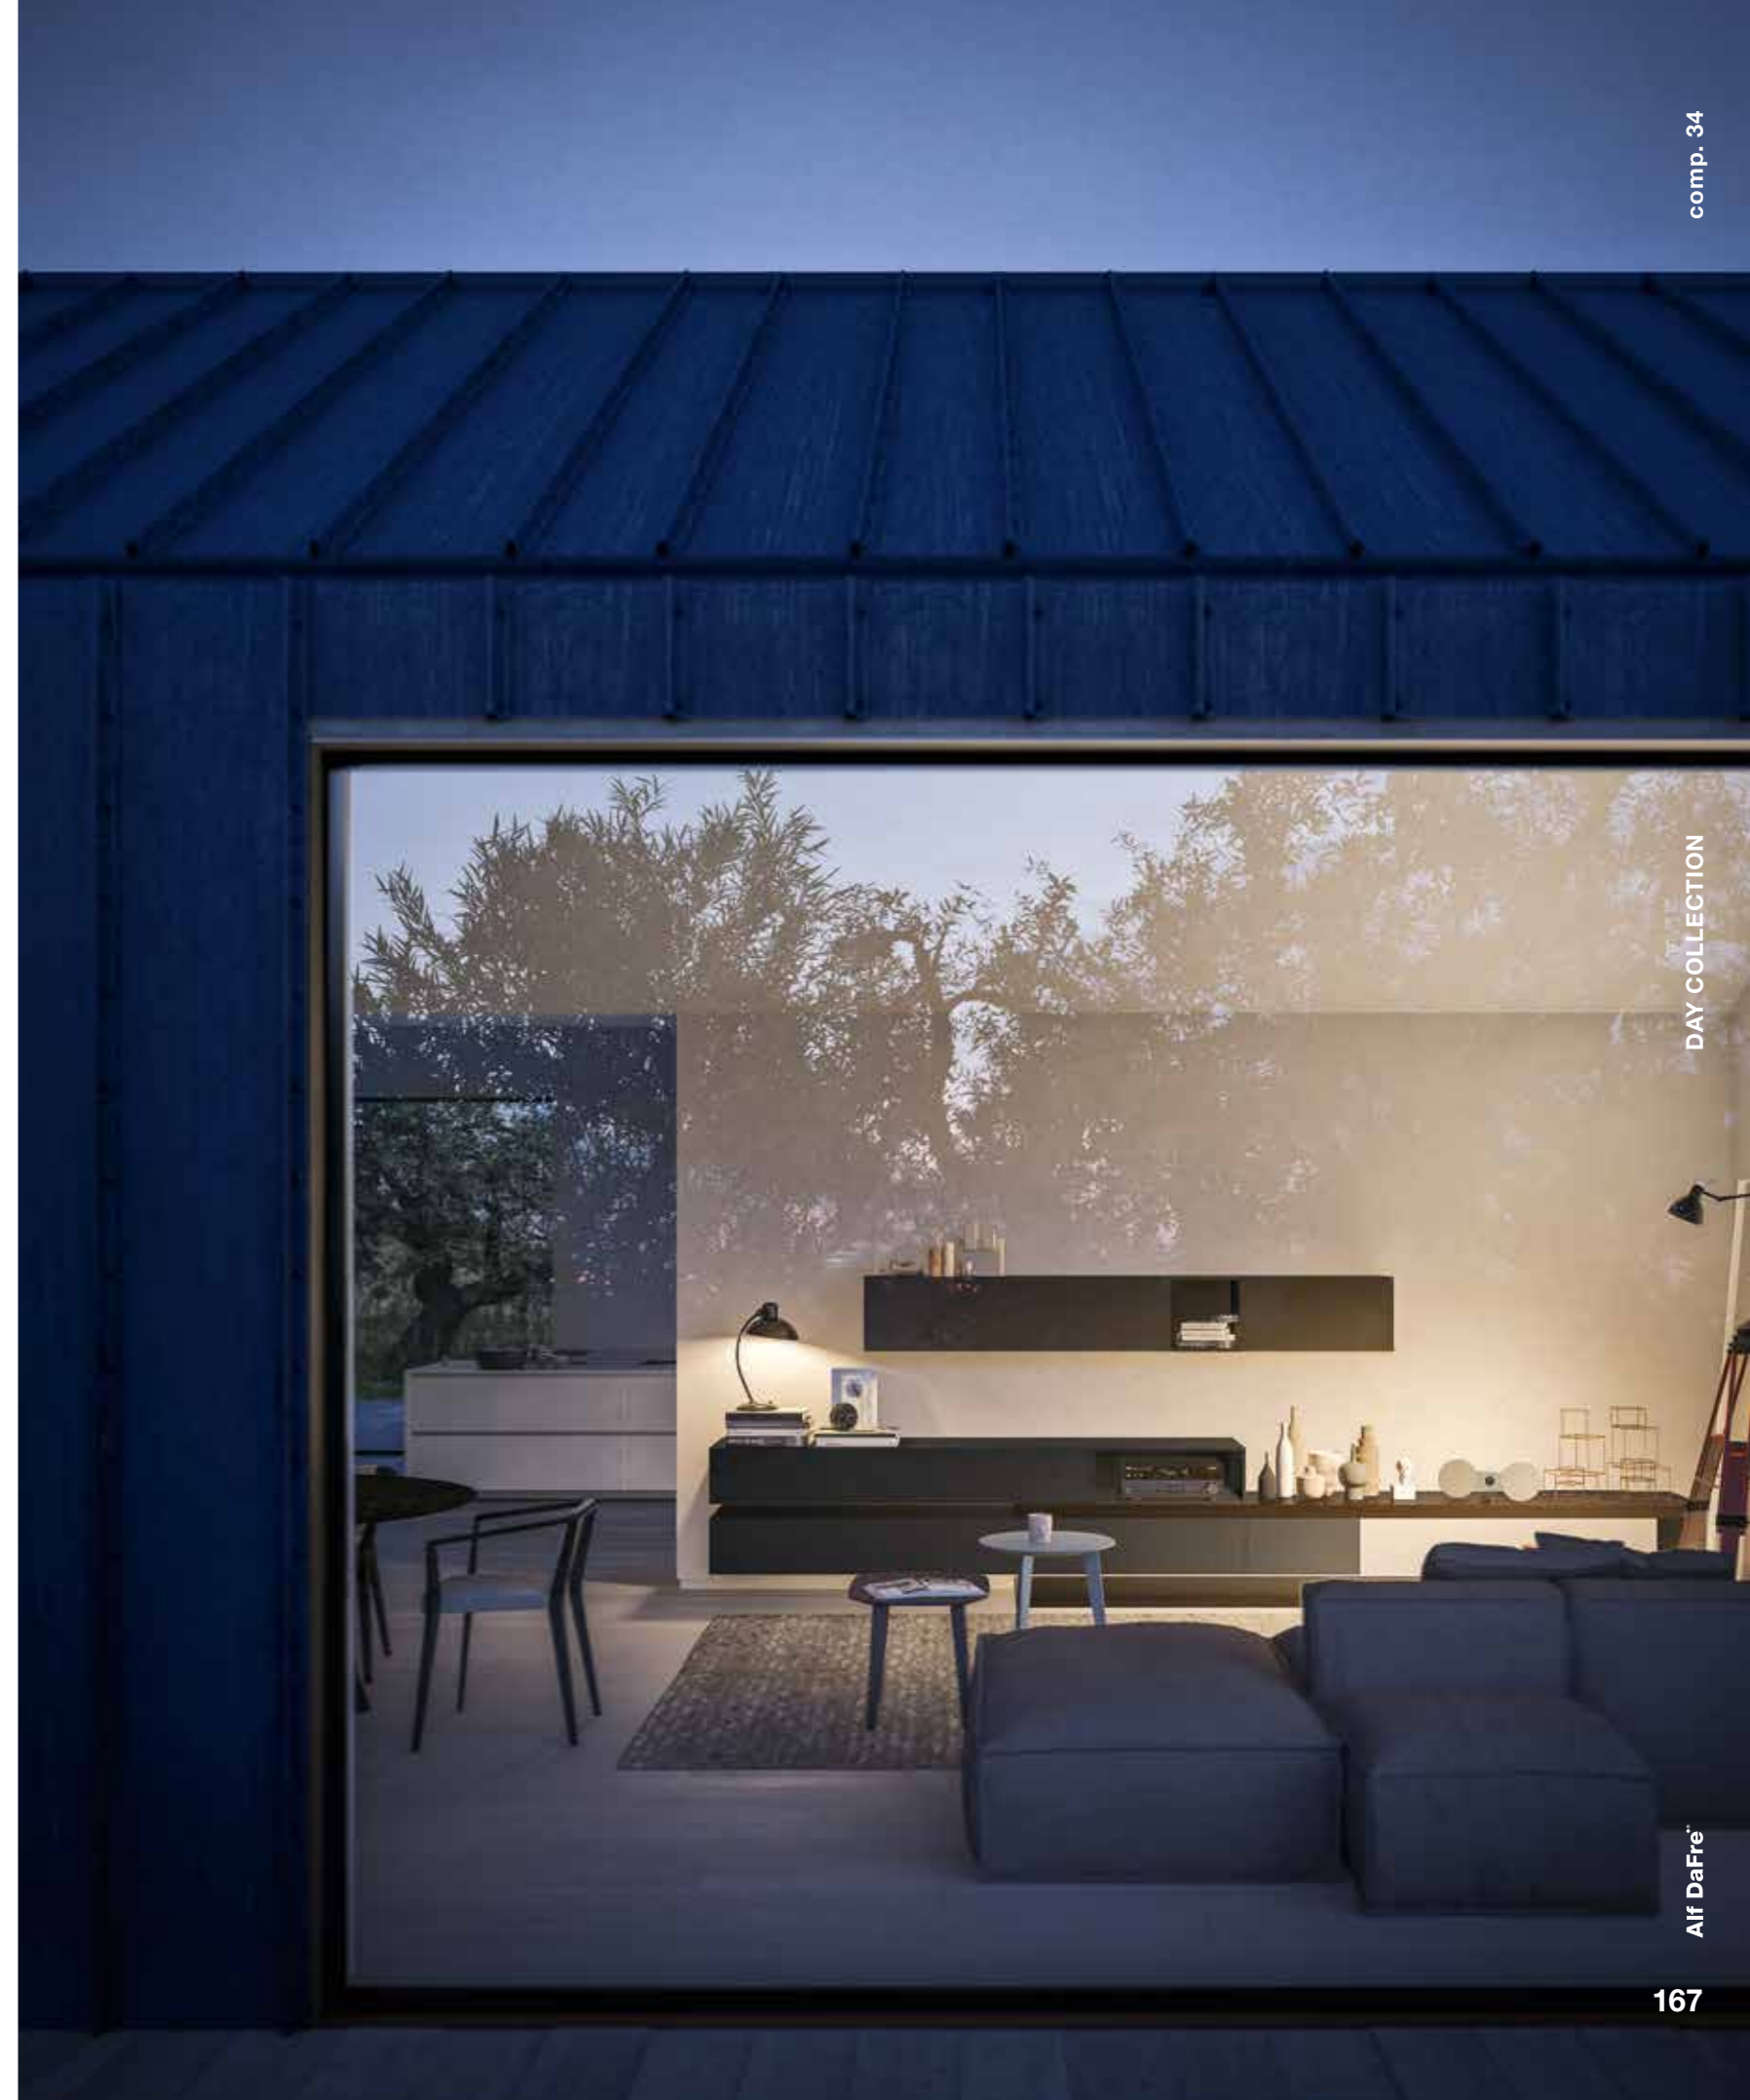

finiture / finishes
Fashion wood rovere Carbone / Carbone oak Fashion wood
Laccato opaco Modica / Carbone oak Fashion wood