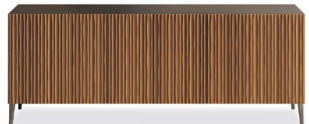

GERMAN DESIGN AWARD

MUSA *sideboard*

The MUSA sideboard, designed by Studio E-ggs, has received the prestigious German Design Award in the "Excellent Product Design – Furniture" category. The jury assessed the product for its exceptional quality, functionality and timeless design.