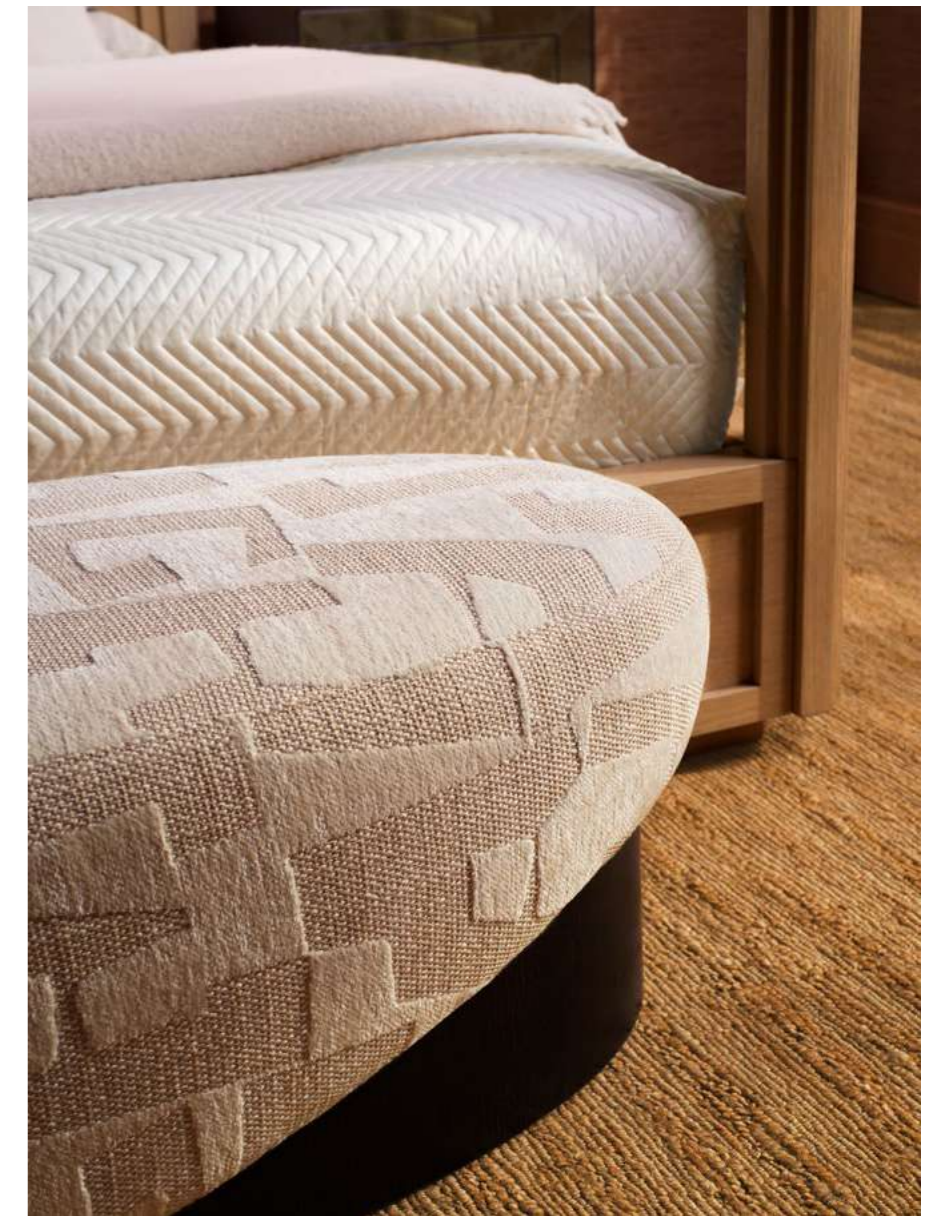

Canopy Bed Tribeca 119585 - Bench Raymond 119244 - Table Lamp Benson 116917 - Print Sand Shaped by Grace Popp 118972
Nightstand Bogart 118365 - Carpet Carnegie TM0140