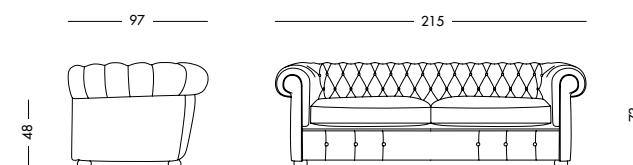

cm L215 P97 H48/73

art. T4381

art. T4382

art. T4383

Panchetta Chatarina_Art. T1575 S65RC01

Panchetta laccata tortora, rivestita in tessuto Dali pois grigio tortora.
Dove grey lacquered bench , covered in Dali dotted dove grey fabric.