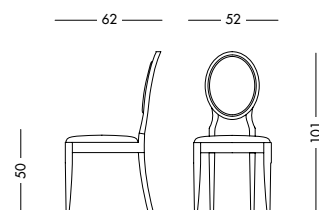

Sedia Auriga_Art. T1195 S26PV06

Sedia laccata turchese pastello e rivestimento in pelle vintage Degas ghiaccio.

Pastel turquoise lacquered chair and covering in vintage ice Degas leather.

Лакированный стул бирюзового пастельного цвета с кожаной отделкой Degas в стиле винтаж цвета льда.

cm L52 P62 H101

art. T1195