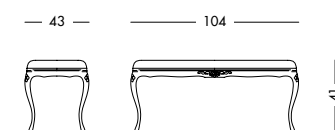

Panchetta Chatarina_Art. T1575 S65RC01

Panchetta laccata tortora, rivestita in tessuto Dali pois grigio tortora.
Dove grey lacquered bench , covered in Dali dotted dove grey fabric.

Лакированная скамейка, обшитая тканью Dali pois бледно-коричневого цвета с сероватым оттенком.

cm L104 P43 H41

art. T1575

L'ispirazione romantica di Glamour.

The romantic inspiration of glamour.

Романтическое вдохновение коллекции glamour.

Divanetto Fenice_Art. T1574A S67RA01

Divanetto laccato testa di moro, rivestito in tessuto Botticelli rosa indiana.
Dark brown lacquered banquette, covered in Botticelli indian rose fabric.

Лакированный темно-коричневый диван, обшитый тканью Botticelli цвета индийской розы.

cm L106 P41 H42/80

art. T1574A