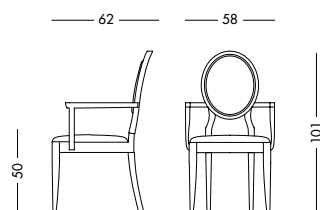

Sedia Auriga_Art. T1195 S26PV06

Sedia laccata turchese pastello e rivestimento in pelle vintage Degas ghiaccio.

Pastel turquoise lacquered chair and covering in vintage ice Degas leather.

Лакированный стул бирюзового пастельного цвета с кожаной отделкой Degas в стиле винтаж цвета льда.

cm L52 P62 H101

art. T1193

Sedia Corona_Art. T1169 R001

Sedia interamente rivestita in tessuto Bellini mandorla.

Chair covered with almond Bellini fabric.

cm L47 P55 H106