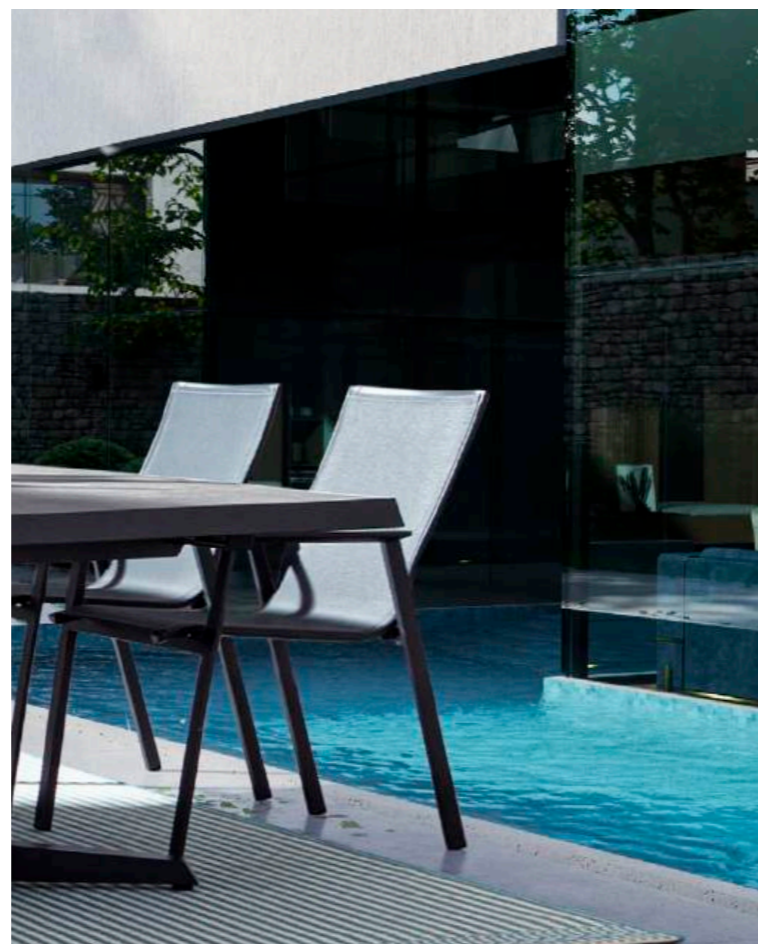

modern soul

Robert, Krion & Ethan

**Modern and of character. /
Moderno y con carácter.**

Clean geometries, decisive inclinations, dark colours that recall the elements of the earth. Robert Krion & Ethan: three models that together create a furnishing configuration of great character, modern, essential, ambitious and strong-willed. From chairs to tables to refined chaise longues with backrests that recline to three positions: to each its own space, to each its own style, its own way of experiencing the outdoors. / Geometrías limpias, fuertes inclinaciones, colores oscuros que recuerdan los elementos de la tierra. Robert Krion & Ethan: tres modelos que juntos dan vida a una configuración de mobiliario de gran carácter, moderna, esencial, ambiciosa y decidida. Sillas, mesas, refinadas chaise longues con respaldo reclinable en tres posiciones: cada una con su propio espacio, cada una con su propio estilo, su propia forma de vivir el outdoor.

Colors / Colores

Krion JX55

Ethan

Robert, Krion

Robert, Krion JX11

Krion

Krion Lunar