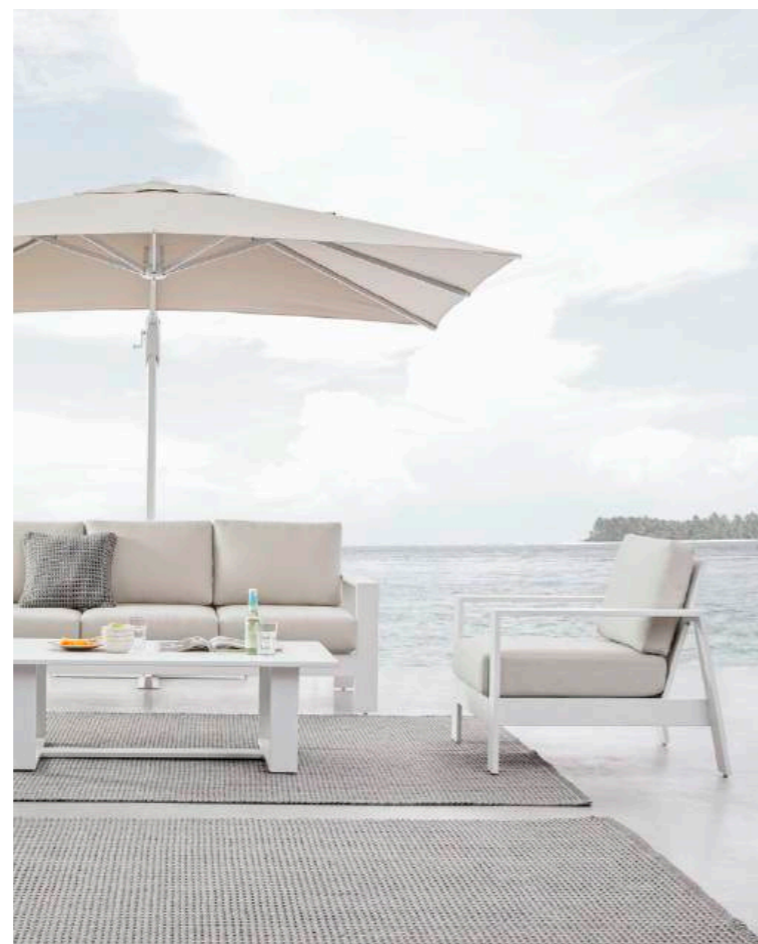

# Baltic, Atlantic & Ocean

**Geometry and lightness. /  
Geometría y ligereza.**

Lounge sets inspired by the minimalism of geometric shapes that can adapt to any type of environment. Simple shapes with great character in timeless colours such as white, black and wood-effect aluminum. Baltic: a guarantee of durability, lightness and style. /