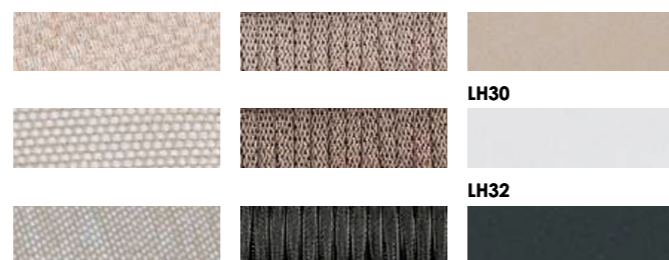

Colors / Colores