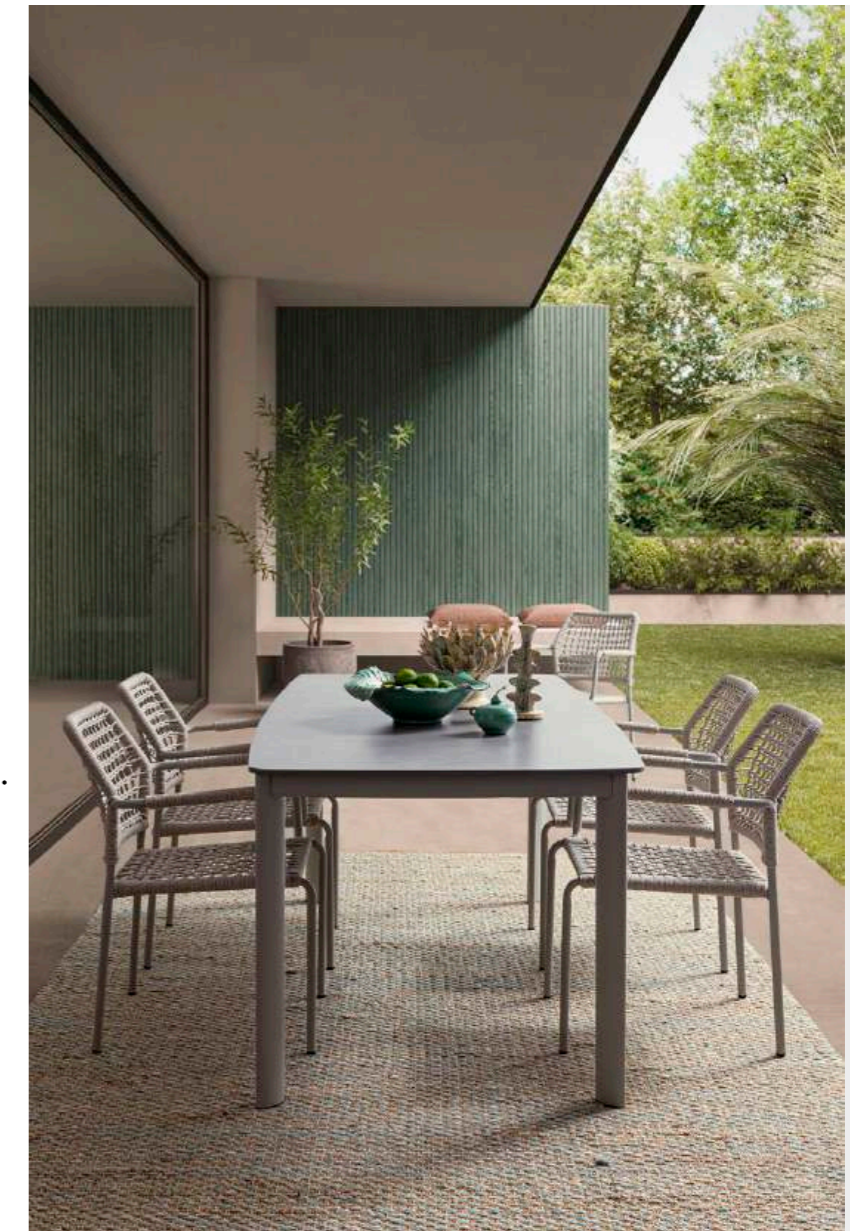

www.bizzotto.com
www.corporate.bizzotto.com

La palabra clave es investigación: es el hilo conductor que inspira las colecciones Outdoor 2024. Investigación de materiales nuevos e inéditos, como la piedra sinterizada o los materiales reciclados, que exploran tecnologías innovadoras para interpretar las tendencias más actuales y que persiguen cada vez más una dirección ligada a la naturalidad y la sostenibilidad. Y luego el busque de nuevos estilos. Outdoor 2024 es un homenaje a la variedad de ideas, inspiraciones y creatividad que dan vida a diferentes diseños, siempre únicos y particulares. El resultado es una gran variedad de surtidos y configuraciones que sustentan perfectamente esa alma múltiple que es el espacio exterior: espacios grandes o pequeños, bordes de piscinas, terrazas, porches, patios. Modelos que suelen ser modulares, modernos y versátiles. Y, por último, Outdoor 2024 es una búsqueda común y compartida de una relación cada vez más auténtica con el mundo exterior. Los colores que recuerdan la tierra, las texturas de los textiles que evocan sus sustancias. Tallos, corteza, hojas. Arena, olas, perfiles de montaña. Y luego líneas, signos, tejidos y combinaciones: la naturaleza está constantemente evocada y rediseñada en sillones, sofás, mesas y taburetes.

4
Gallery
286
Summary
303
Index