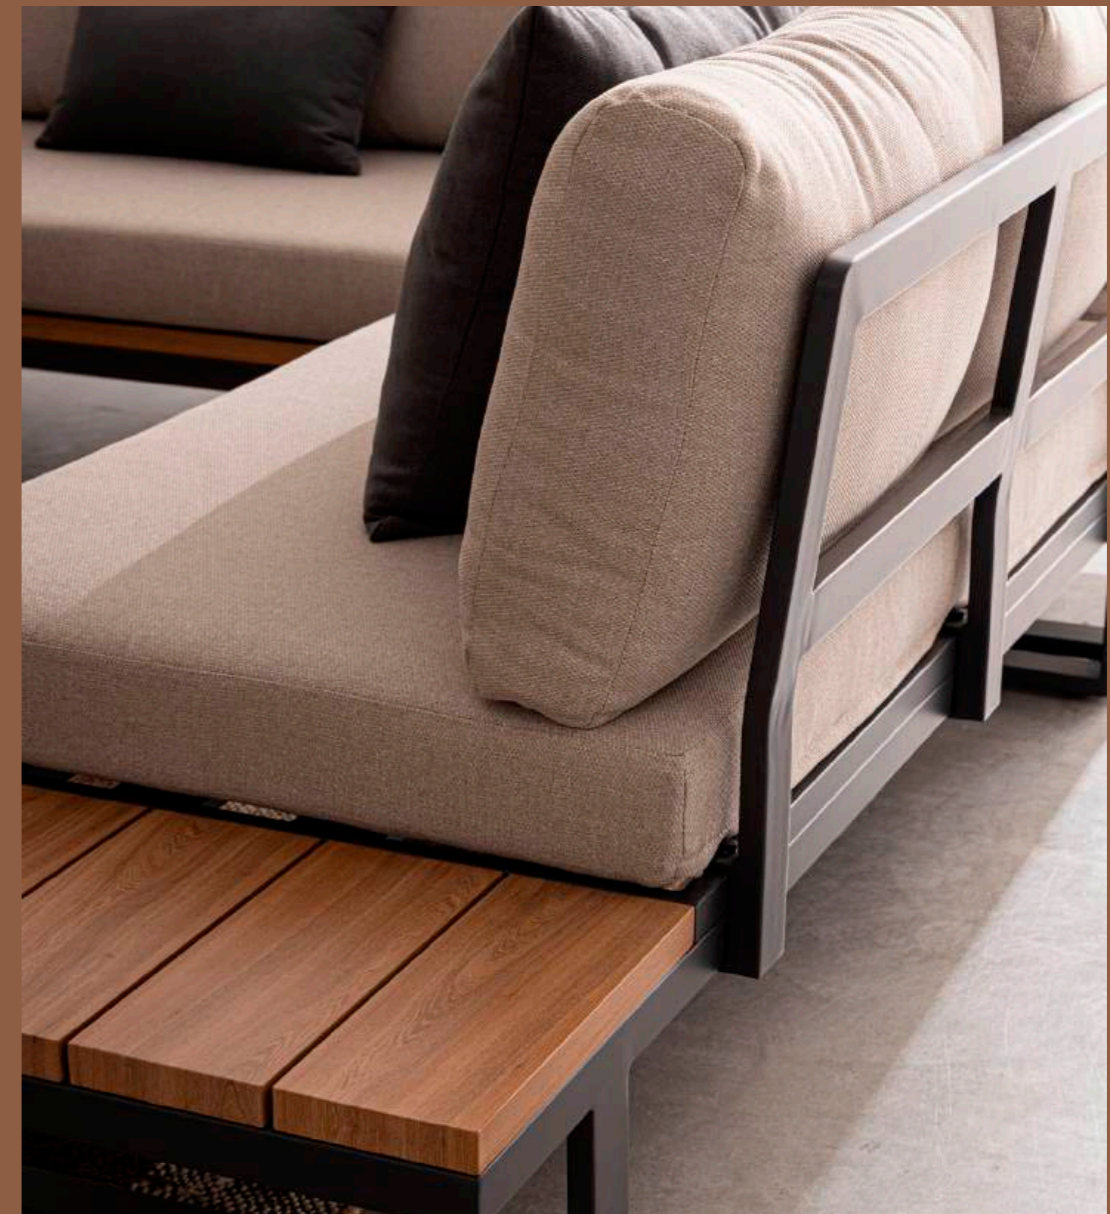

**Warm welcome. /
Cálida bienvenida.**

The simplicity of the aluminum structure interacts with the tops and armrests with wood-effect varnish. Its colours recall earth tones. With soft upholstered cushions and a delicate design for the long oval table, Zelmar expresses a sense of home, an invitation to meet and gather, to enjoy the pleasure of a warm, sunny, welcoming atmosphere. /

La sencillez de la estructura de aluminio interactúa con encimeras y reposabrazos pintados efecto madera. Sus colores recuerdan los tonos de la tierra. Los suaves cojines acolchados y el diseño de la larga mesa ovalada. Zelmar expresa un sentimiento de hogar, una invitación al encuentro, a respirar el placer de un ambiente cálido, soleado y acogedor.

Colors / Colores

YK15