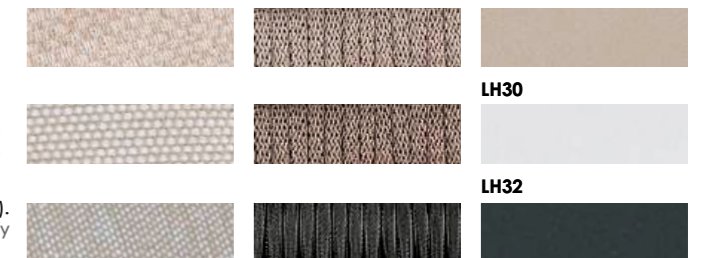

Colors / Colores

Materials / Materiales

Aluminium frame, powder coated (polyester). Textilene seat. Weaving with textilene rope (5mm). Adjustable feet. To be assembled. / Estructura de aluminio barnizado a polvo (poliéster). Asiento de textilene. Trenzado de cuerdas de textilene (5mm). Pies regulables. Para montar.

Cushion with removable water repellent Spun Poly cover (polyester). / Cojines desenfundables con tejido repelente al agua Spun Poly (poliéster).