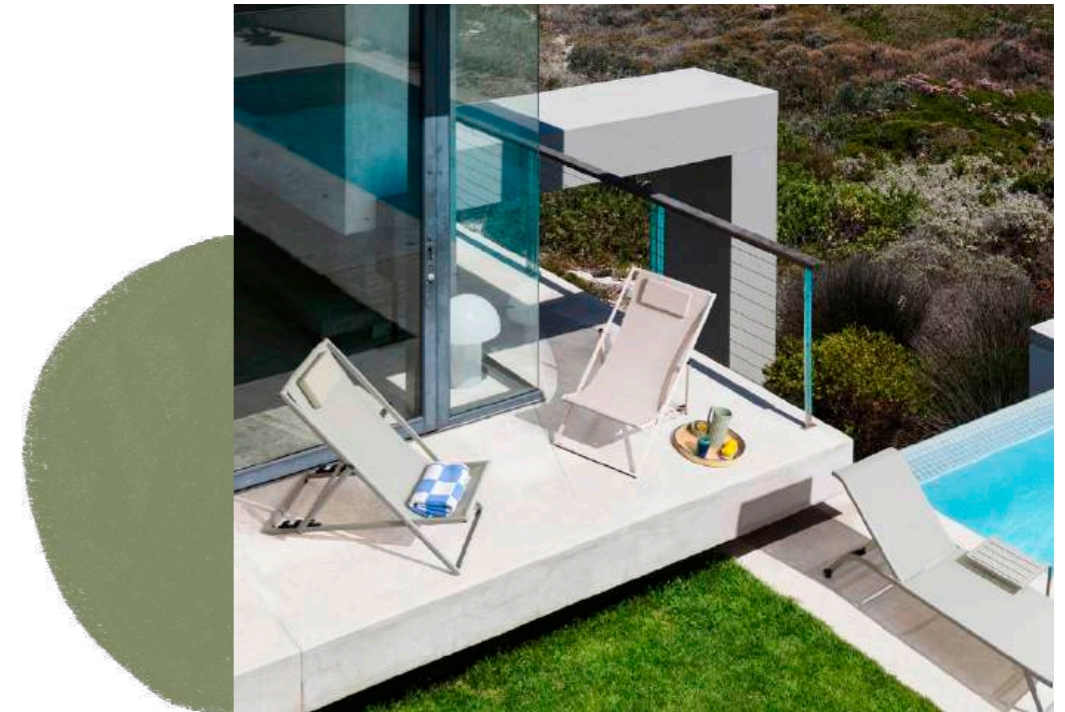

www.bizzotto.com
www.corporate.bizzotto.com

La palabra clave es investigación: es el hilo conductor que inspira las colecciones Outdoor 2024. Investigación de materiales nuevos e inéditos, como la piedra sinterizada o los materiales reciclados, que exploran tecnologías innovadoras para interpretar las tendencias más actuales y que persiguen cada vez más una dirección ligada a la naturalidad y la sostenibilidad. Y luego el busque de nuevos estilos. Outdoor 2024 es un homenaje a la variedad de ideas, inspiraciones y creatividad que dan vida a diferentes diseños, siempre únicos y particulares. El resultado es una gran variedad de surtidos y configuraciones que sustentan perfectamente esa alma múltiple que es el espacio exterior: espacios grandes o pequeños, bordes de piscinas, terrazas, porches, patios. Modelos que suelen ser modulares, modernos y versátiles. Y, por último, Outdoor 2024 es una búsqueda común y compartida de una relación cada vez más auténtica con el mundo exterior. Los colores que recuerdan la tierra, las texturas de los textiles que evocan sus sustancias. Tallos, corteza, hojas. Arena, olas, perfiles de montaña. Y luego líneas, signos, tejidos y combinaciones: la naturaleza está constantemente evocada y rediseñada en sillones, sofás, mesas y taburetes.

4
Gallery
286
Summary
303
Index