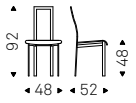

Lara

Giorgio Cattelan | 1984

Sedia con struttura in acciaio completamente rivestita in cuoio come da campionario. Cuciture standard.

Chair with steel frame, covered in leather as per sample card. Standard stitching.