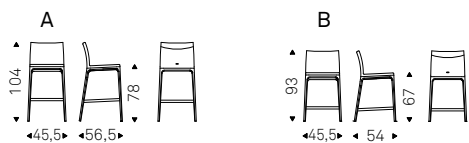

Arcadia Sgabello

Paolo Cattelan | 2016

Sgabello con struttura in faggio naturale, tinto noce Canaletto, wenghè o nero opaco. Rivestimento in tessuto, micro nubuck, ecopelle o pelle come da campionario. Non sfoderabile.

Stool with frame in natural beech, Canaletto walnut, wenghè, matt black stained beech. Cover in fabric, micro nubuck, soft leather or synthetic leather as per sample card.

The cover is not removable.

- ◀ ARCADIA SGABELLO A stool in soft leather 951 castoro and wenghè frame
- ARCADIA SGABELLO A stool in soft leather 952 smoke and wenghè frame
- ARCADIA SGABELLO A stool in soft leather 952 smoke and Canaletto walnut frame