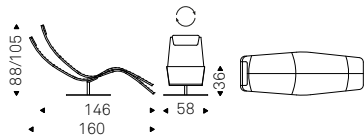

◀ CASANOVA chaise longue in soft leather 973 nero  
▶ CASANOVA chaise longue in soft leather 952 smoke - PANCHO coffee table in brushed bronze - WALLY bookcases in white