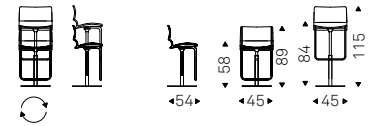

Victor

Alessio Bassan | 2012

Sgabello regolabile in altezza e girevole con base in acciaio inox satinato, colonna, poggiatesta e pistone a gas in acciaio cromato o base, colonna, poggiatesta verniciati goffrato nero e pistone a gas in acciaio cromato. Scocca in metallo rivestita in tessuto, micro nubuck, ecopelle o pelle come da campionario. Disponibile su richiesta con base rotonda.

Swiveling stool, adjustable in height with satin stainless steel base plate and column, footrest and gas piston in chromed steel or with base plate, column, and footrest in black embossed lacquered steel and gas piston in chromed steel. Seat covered in fabric, micro nubuck, synthetic leather, or soft leather as per sample card. Round base on demand.

VICTOR stool in soft leather 947 oyster and chromed base - VICTOR stool in soft leather 952 smoke and chromed base