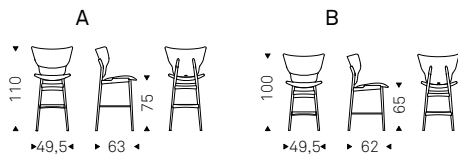

Dumbo Sgabello

Archirivolto | 2018

Sgabello con struttura in frassino tinto noce Canaletto, frassino tinto rovere bruciato o frassino laccato poro aperto nero opaco. Seduta e schienale rivestiti in tessuto, ecopelle o pelle come da campionario.

Stool with frame in Canaletto walnut stained ashwood, burned oak stained ashwood or open pore matt black painted ashwood. Seat and back upholstered in fabric, synthetic leather or soft leather as per sample card.

◀ DUMBO B stool in soft leather 973 nero and Canaletto walnut frame
▶ DUMBO A stools in soft leather 948 lino and burned oak frame - TRESOR B shelf with black frame and fumé mirrored glass - FISHERMAN lamps in titanium