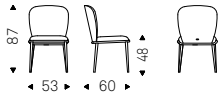

Chris ML

Paolo Cattelan | 2020

Sedia con struttura in acciaio verniciato gofrato titanio, bronzo, graphite, pearl o nero. Rivestimento in tessuto, micro nubuck, ecopelle o pelle come da campionario. Non sfoderabile.

Chair with frame in titanium, bronze, graphite, pearl or black embossed lacquered steel. Cover in fabric, micro nubuck, soft leather or as per sample card. The cover is not removable.