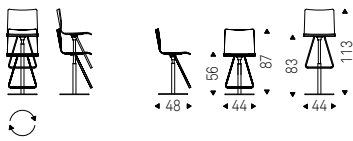

TOTO stool in leather 51 castoro and black base - TOTO stool in leather 73 nero and chromed steel base - DROP wall bookcase/wine rack with polished stainless steel frame and black rack/shelf