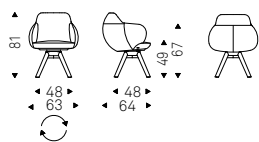

Bombè

Paolo Cattelan | 2020

Sedia girevole con struttura in acciaio verniciato gofrato graphite. Piedi in frassino tinto noce Canaletto, frassino tinto rovere bruciato, laccato poro aperto nero opaco. Seduta e schienale rivestiti in tessuto, ecopelle o pelle come da campionario. Rivestimento non sfoderabile.

Swiveling chair with graphite embossed lacquered steel frame. Feet in Canaletto walnut stained ashwood, burned oak stained ashwood or open pore matt black painted. Seat and back upholstered in fabric, synthetic leather or soft leather as per sample card. The cover is not removable.

- ◀ BOMBÈ chair in soft leather 948 lino, graphite and burned oak frame
- BOMBÈ chairs in soft leather 983 argilla, graphite and matt black frame - TYRON KERAMIK PREMIUM table with bronze base, arenal ceramic top and brushed grey profile - MUMBAI rugs - KATANA lamps