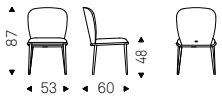

Chris

Paolo Cattelan | 2020

Sedia con struttura in frassino naturale, frassino tinto noce Canaletto, frassino tinto rovere bruciato o frassino laccato poro aperto nero opaco. Rivestimento in tessuto, micro nubuck, ecopelle o pelle come da campionario. Il rivestimento non è sfoderabile.

Chair in natural ashwood, Canaletto walnut stained ashwood, burned oak stained ashwood or open pore matt black ashwood. Cover in fabric, micro nubuck, synthetic leather or soft leather as per sample card. The cover is not removable.