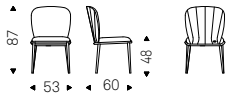

Chrishell

Paolo Cattelan | 2020

Sedia con struttura in frassino naturale, frassino tinto noce Canaletto, frassino tinto rovere bruciato o frassino laccato poro aperto nero opaco. Rivestimento in tessuto, micro nubuck, ecopelle o pelle come da campionario. Retro schienale trapuntato. Non sfoderabile.

Chair in natural ashwood, Canaletto walnut stained ashwood, burned oak stained ashwood or open pore matt black ashwood. Cover in fabric, micro nubuck, synthetic leather or soft leather as per sample card. Quilted seatback cover. The cover is not removable.