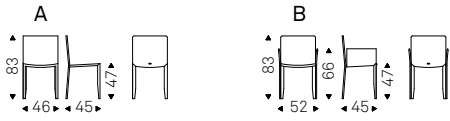

Piuma Edition

Studio Kronos | 2017

Sedia superleggera con o senza braccioli e struttura in acciaio, rivestita in cuoio come da campionario. Cuciture standard.

Ultralight chair with or without arms and steel frame covered in leather as per sample card. Standard stitchings.

◀ PIUMA EDITION B chair in leather 71
bianco
▶ PIUMA EDITION A chairs in leather 73
nero - MUMBAI rug