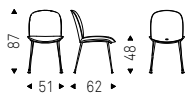

Tina

Archirivolto | 2019

Sedia con struttura in acciaio verniciato gofrato titanio, bronzo, graphite o nero. Rivestimento in tessuto, micro nubuck, ecopelle o pelle come da campionario. Non sfoderabile.

Chair with frame in titanium, bronze, graphite or black embossed lacquered steel. Cover in fabric, micro nubuck, soft leather or synthetic leather as per sample card. The cover is not removable.

◀ TINA chair in soft leather 948 lino and black frame
▶ TINA chairs in fabric B434 and titanium frame