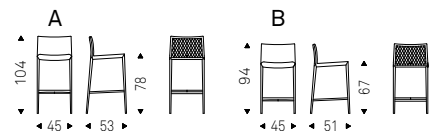

- ◀ NORMA ML COUTURE B stool in soft leather 951 castoro and titanium frame
- ▶ NORMA ML A stools in soft leather 953 ardesia and graphite frame - NIDO KERAMIK BISTROT A table with black base and ardesia ceramic top - APOLLO lamps