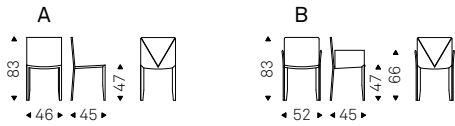

Piuma

Studio Kronos | 1998

Sedia superleggera con o senza braccioli e struttura in acciaio, rivestita in cuoio come da campionario. Cuciture standard.

Ultralight chair with or without arms and steel frame covered in leather as per sample card. Standard stitching.

◀ PIUMA B chair in leather 50 tortora ▶
PIUMA A chair in leather 60 bruno