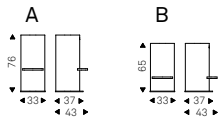

Pancho Sgabello

Paolo Cattelan | 2020

Sgabello con struttura in acciaio Brushed Bronze o Brushed Grey e poggiapiedi in acciaio verniciato gofrato nero.

Stool with Brushed Bronze or Brushed Grey steel structure and footrests in black embossed lacquered steel.