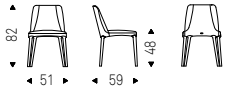

Wilma

Paolo Cattelan | 2020

Sedia imbottita con struttura in acciaio interamente rivestita in tessuto, ecopelle, micro nubuck o pelle come da campionario. Non sfoderabile.

Chair with steel frame and covered in fabric, synthetic leather, micro nubuck or soft leather as per sample card. The cover is not removable.

◀ WILMA chair in soft leather 973
nero
▶ WILMA chair in soft leather 951
castoro