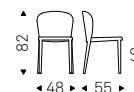

Daisy

Archirivolto | 2011

Sedia con struttura in acciaio e imbottitura in poliuretano espanso. Rivestimento in tessuto, micro nubuck, ecopelle o pelle nei colori come da campionario. Rivestimento non sfoderabile.

Chair with steel frame and polyurethane foam. Cover in fabric, micro nubuck, synthetic leather or soft leather as per sample card. The cover is not removable.

DAISY chairs in soft leather 947
oyster