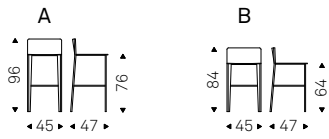

Cliff

Cà Nova Design | 2002

Sgabello con struttura in acciaio completamente rivestito in cuoio come da campionario. Cuciture standard.

Stool with steel frame covered in leather as per sample card. Standard stitching.

CLIFF B stool in leather 48 lino