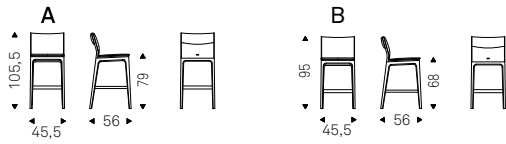

Sofia Sgabello

Paolo Cattelan | 2020

Sgabello con struttura in faggio naturale, tinto noce Canaletto, wenghè o nero opaco. Rivestimento in tessuto, micro nubuck, ecopelle o pelle come da campionario. Non sfoderabile.

Stool with frame in natural beech, Canaletto walnut, wenghè, matt black stained beech. Cover in fabric, micro nubuck, soft leather or synthetic leather as per sample card. The cover is not removable.

SOFIA B stool in soft leather 948 lino and Canaletto walnut frame - SOFIA A stool in soft leather 952 smoke and wenghè frame