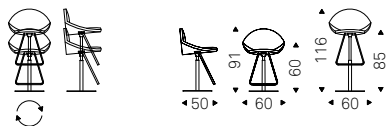

Kiss

David Obendorf | 2006

Sgabello regolabile in altezza e girevole con base in acciaio inox satinato, colonna, poggiatesta e pistone a gas in acciaio cromato o base, colonna, poggiatesta verniciati gofrato nero e pistone a gas in acciaio cromato. Imbottito e rivestito in tessuto, synthetic nubuck, micro nubuck, pelle o ecopelle come da campionario. Il rivestimento in micro nubuck, pelle o in ecopelle non è sfoderabile.

Swiveling stool, adjustable in height, with satin stainless steel base plate and column, footrest and gas piston in chromed steel or with base plate, column, and footrest in black embossed lacquered steel and gas piston in chromed steel. Upholstered seat covered in fabric, synthetic nubuck, micro nubuck, soft leather or synthetic leather as per sample card. The soft leather, micro nubuck and synthetic leather covers are not removable.

◀ KISS stools in soft leather 593 ardesia and chromed steel base - KISS stool in soft leather 971 bianco and chromed base
▶ KISS stool in soft leather 971 bianco and chromed base