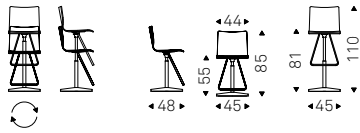

Toto X

Paolo Cattelan | 2016

Sgabello ultraleggero regolabile in altezza e girevole con base a 4 razze in alluminio lucido, colonna, poggiapiedi e pistone a gas in acciaio cromato o base, colonna, poggiapiedi verniciati gofrato nero o titanio e pistone a gas in acciaio cromato. Scocca rivestita in cuoio come da campionario. Cuciture standard o in contrasto.

Swiveling ultralight stool, adjustable in height with 4 spokes base in polished aluminium and column, footrest and gas piston in chromed steel or with base plate, column, and footrest in black or titanium embossed lacquered steel and gas piston in chromed steel. Frame covered in leather as per sample card. Standard or in contrast stitching.

- ◀ TOTO X stool in leather 42 fango and black base
- TOTO X stool in leather 48 lino and titanium base