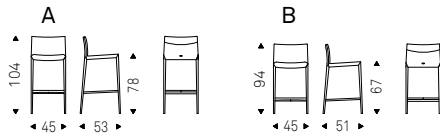

Norma Sgabello

Paolo Cattelan | 2020

Sgabello imbottito con struttura in acciaio interamente rivestita in ecopelle, tessuto, micro nubuck o pelle come da campionario. Non sfoderabile.

Stool with steel frame covered in synthetic leather, fabric, micro nubuck or soft leather as per sample card. The cover is not removable.

Norma Couture Sgabello

Paolo Cattelan | 2020

Sgabello imbottito con struttura in acciaio interamente rivestita in ecopelle, micro nubuck o pelle come da campionario. Retro schienale trapuntato. Non sfoderabile.

Stool with steel frame covered in synthetic leather, micro nubuck or soft leather as per sample card. Quilted seatback cover. The cover is not removable.