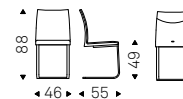

Janet

Paolo Cattelan | 2016

Sedia cantilever con struttura in acciaio cromato. Rivestimento in tessuto, micro nubuck, ecopelle o pelle come da campionario. Non sfoderabile.

Chair with cantilever frame in chromed steel. Upholstered seat in fabric, micro nubuck, synthetic leather or soft leather as per sample card. The cover is not removable.