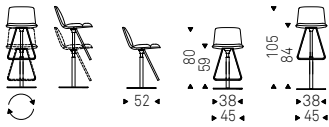

Axel

Archirivolto | 2018

Sgabello regolabile in altezza e girevole con base in acciaio inox satinato, colonna, poggiapiedi e pistone a gas in acciaio cromato o base, colonna, poggiapiedi verniciati gofrato nero e pistone a gas in acciaio cromato. Scocca rivestita in tessuto, ecopelle o pelle come da campionario.

Swiveling and adjustable in height stool with satin stainless steel base plate and column, footrest and gas piston in chromed steel or with base plate, column, and footrest in black embossed lacquered steel and gas piston in chromed steel. Frame covered in fabric, synthetic leather or soft leather as per sample card.