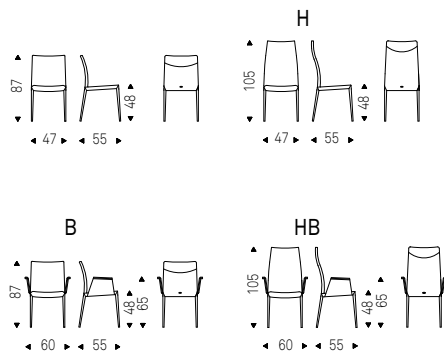

Norma Couture

Paolo Cattelan | 2017

Sedia imbottita con o senza braccioli con struttura in acciaio interamente rivestita in ecopelle, micro nubuck o pelle come da campionario. Retro schienale trapuntato.

Non sfoderabile. (Disponibile anche in versione sgabello).

Upholstered chair with or without arms with steel frame and covered in synthetic leather, micro nubuck or soft leather as per sample card. Quilted seatback cover. The cover is not removable. (Stool version is available).

Norma ML Couture

Paolo Cattelan | 2018

Sedia imbottita con o senza braccioli con struttura in acciaio cromato, cromo nero, verniciato nero, pearl, graphite, goffrato titanio o bronzo. Rivestita in ecopelle, micro nubuck o pelle come da campionario. Retro schienale trapuntato. Non sfoderabile. (Disponibile anche in versione sgabello).

Upholstered chair with or without arms with steel structure in chromed or black chrome, black, pearl, graphite, titanium or bronze finish and covered in synthetic leather, micro nubuck or soft leather as per sample card. Quilted seatback cover. The cover is not removable. (Stool version is available)

NORMA COUTURE chairs in soft leather
973 nero - STRATOS WOOD B table
with black base and burned oak top -
CARNABY sideboard with matt graphite
structure, doors and top in bronze mirrored
glass - WISH S mirror with brushed bronze
frame - PHOENIX S4 lamp