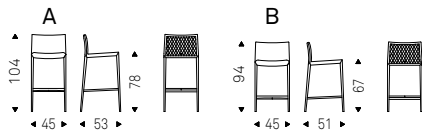

NORMA B stool in soft leather 948 lino -
NORMA COUTURE A stool in soft leather
952 smoke