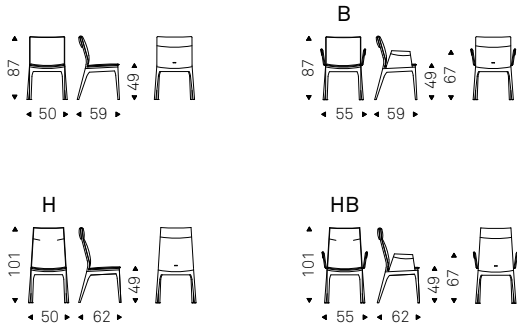

Tosca

Paolo Cattelan | 2014

Sedia con o senza braccioli con struttura in frassino naturale, frassino tinto noce Canaletto o frassino tinto rovere bruciato. Rivestimento in tessuto, micro nubuck, ecopelle o pelle come da campionario. Il rivestimento non sfoderabile.

Chair with or without arms in natural ashwood, Canaletto walnut stained ashwood or burned oak stained ashwood. Cover in fabric, micro nubuck, synthetic leather or soft leather as per sample card. The cover is not removable.

- ◀ TOSCA B chair in soft leather 948 lino and Canaletto walnut frame
- TOSCA chairs in soft leather 952 smoke and Canaletto walnut frame