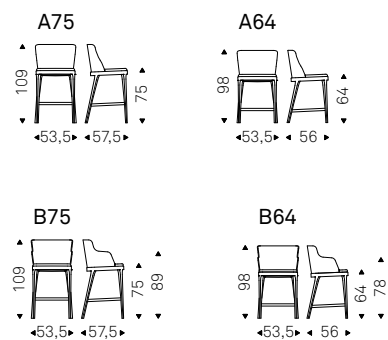

Magda Sgabello

Studio Kronos | 2015

Sgabello con o senza braccioli con struttura in frassino naturale, frassino tinto noce Canaletto, frassino tinto rovere bruciato o frassino laccato poro aperto nero opaco. Seduta e schienale rivestiti in tessuto, micro nubuck, ecopelle o pelle come da campionario. Non sfoderabile.

Stool with or without arms with frame in natural ashwood, Canaletto walnut stained ashwood, burned oak stained ashwood or open pore matt black painted ashwood. Seat and back upholstered in fabric, micro nubuck, synthetic leather or soft leather as per sample card. The cover is not removable.

- ◀ MAGDA B75 stool in soft leather 952 smoke and Canaletto walnut frame
- MAGDA B75 stool in soft leather 952 smoke and Canaletto walnut frame - MAGDA A64 stool in soft leather 948 lino and Canaletto walnut frame - RING mirror - APOLLO lamps