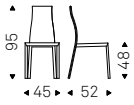

Kaori

Paolo Cattelan | 2012

Sedia con struttura in acciaio completamente rivestita in cuoio come da campionario. Cuciture standard o in contrasto.

Chair with steel frame covered in leather as per sample card. Standard or in contrast stitching.

◀ KAORI chair in leather 48 lino
▶ KAORI chair in leather 51 castoro