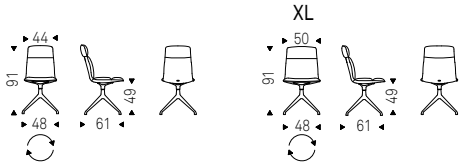

Kelly

Archirivolto | 2018

Sedia girevole con base a 4 razze in alluminio lucido o alluminio verniciato gofrato graphite, pearl o nero. Seduta e schienale rivestiti in tessuto, ecopelle o pelle come da campionario. Non sfoderabile.

Swiveling chair with 4 spokes base in polished aluminium or in graphite, pearl or black embossed lacquered aluminium. Seat and back upholstered in fabric, synthetic leather or soft leather as per sample card. The cover is not removable.

- ◀ KELLY XL chair in soft leather 953 ardesia and black frame
- KELLY chair in soft leather 951 castoro and black frame