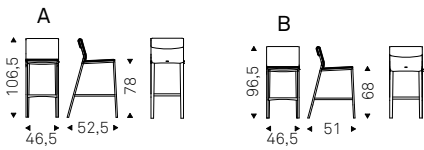

Isabel ML Sgabello

Paolo Cattelan | 2019

Sgabello con struttura in acciaio verniciato opaco graphite, goffrato titanio, bronzo o pearl. Cuscini imbottiti e rivestimento in tessuto, micro nubuck, ecopelle o pelle come da campionario. Il rivestimento non è sfoderabile.

Stool with structure in graphite lacquered steel, titanium, bronze or pearl embossed lacquered steel. Cushions and cover in fabric, micro nubuck, synthetic leather or soft leather as per sample card. The cover is not removable.

ISABEL ML A stools in soft leather 973
nero and graphite frame - NIDO KERAMIK
BISTROT A with black base and ardesia
ceramic top - SABLIER lamps with mixed
glass (iride-fumé) lampshades