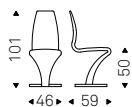

Betty

Yasuhiro Shito | 2008

Sedia imbottita con struttura in acciaio e rivestimento in tessuto, micro nubuck, pelle o ecopelle come da campionario. Base in acciaio verniciato nero, graphite opaco, cromato o goffrato titanio. Il rivestimento non è sfoderabile.

Upholstered chair with steel frame and cover in fabric, micro nubuck, soft leather or synthetic leather as per sample card. Matt black, graphite, chromed or titanium embossed lacquered steel base. The cover is not removable.

- ◀ BETTY chair in soft leather 971 bianco and chromed base
- BETTY chair in soft leather 980 ottanio and black base - YODA KERAMIK table with satin titanium base and matt golden calacatta ceramic top