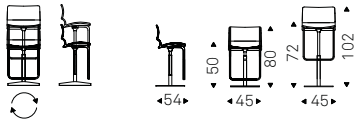

Victor X

Alessio Bassan | 2014

Sgabello ultraleggero regolabile in altezza e girevole con base a 4 razze in alluminio lucido, colonna, poggiatesta e pistone a gas in acciaio cromato o base, colonna, poggiatesta verniciati goffrato nero o titanio e pistone a gas in acciaio cromato. Scocca in metallo rivestita in tessuto, micro nubuck, ecopelle, o pelle come da campionario. Il nuovo pistone ribassato consente l'utilizzo dello sgabello come sedia.

Swiveling ultralight stool, adjustable in height with 4 spokes base in polished aluminium and column, footrest and gas piston in chromed steel or with base plate, column, and footrest in black or titanium embossed lacquered steel and gas piston in chromed steel. Frame covered in fabric, micro nubuck, synthetic leather, or soft leather as per sample card. The new lowered piston allows the use of the stool as a chair.

VICTOR X stool in soft leather 948
lino and black base