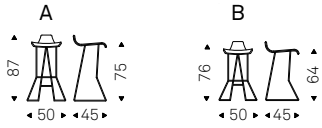

Pepe

Paolo Cattelan | 2013

Sgabello con base in acciaio verniciato gofrato pearl, nero, titanio o bronzo. Seduta rivestita in cuoio nei colori come da campionario. Cuciture standard o in contrasto.

Stool with steel base in pearl, black, titanium or bronze embossed finish. Seat covered in leather as per sample card. Standard or in contrast stitching.