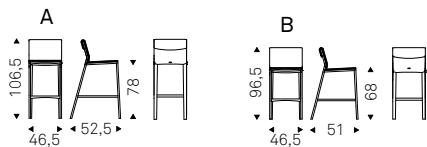

◀ ISABEL B stool in micro nubuck MN 603 cognac  
▶ ISABEL A stools in soft leather 948 lino  
- JANEIRO MAGNUM mirror with Canaletto walnut frame - AIR ceiling clothes hanger in titanium