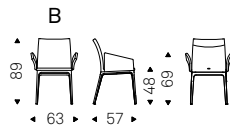

Arcadia

Paolo Cattelan | 2014

Sedia con o senza braccioli con struttura in faggio naturale, tinto noce Canaletto, wenghè o nero opaco. Rivestimento in tessuto, micro nubuck, ecopelle o pelle come da campionario. Non sfoderabile. (Disponibile anche in versione sgabello).

Chair with or without arms with frame in natural beech, Canaletto walnut, wenghè or matt black stained beech. Cover in fabric, micro nubuck, soft leather or synthetic leather as per sample card. The cover is not removable. (Stool version is available).

ARCADIA chairs in soft leather 948 lino and Canaletto walnut frame - SPYDER WOOD S table with graphite base and Canaletto walnut top