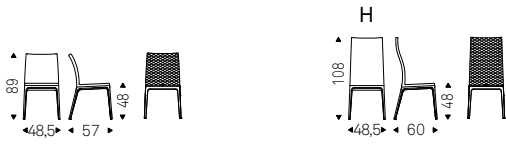

Arcadia Couture

Paolo Cattelan | 2017

Sedia con struttura in faggio naturale, tinto noce Canaletto, wenghè o nero opaco. Rivestimento in ecopelle o pelle come da campionario. Retro schienale trapuntato. Non sfoderabile.
(Disponibile anche in versione sgabello).

Chair with frame in natural beech, Canaletto walnut, wenghè or matt black stained beech. Cover in synthetic leather or soft leather as per sample card. Quilted seatback cover.
The cover is not removable.
(Stool version is available).

◀ ARCADIA COUTURE chair in soft leather 948 lino and Canaletto walnut frame
▶ ARCADIA COUTURE chairs in soft leather 952 smoke and wenghè frame - MUMBAI rug