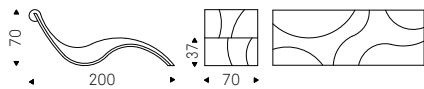

Sylvester

Leonardo Dainelli | 2008

Chaise longue su ruote con struttura in acciaio e legno imbottita e rivestita in pelle o ecopelle nei colori come da campionario. Particolari cromati. Il rivestimento non è sfoderabile.

Upholstered chaise longue on wheels with steel and wood frame. Covered in soft leather or synthetic leather as per sample card. Chromed details. The cover is not removable.