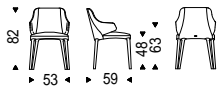

Wanda

Paolo Cattelan | 2018

Poltroncina imbottita con struttura in acciaio interamente rivestita in tessuto, ecopelle o pelle come da campionario. Non sfoderabile.
(Disponibile anche in versione sgabello).

Chair with steel frame and covered in fabric, synthetic leather or soft leather as per sample card. The cover is not removable.
(Stool version is available).

◀ WANDA chair in soft leather
973 nero
▶ WANDA chair in soft leather
951 castoro - KAYAK sideboard
in brushed bronze - RADJA rug