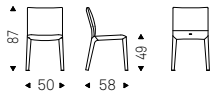

Penelope

Paolo Cattelan | 2020

Sedia imbottita con struttura in acciaio interamente rivestita in ecopelle, tessuto, micro nubuck o pelle come da campionario. Decoro colore canna di fucile. Non sfoderabile.

Upholstered chair with steel frame and covered in synthetic leather, fabric, micro nubuck or soft leather as per sample card. Piping gun metal grey color. The cover is not removable.

◀ PENELOPE chair in soft leather 950 tortora
▶ PENELOPE chairs in soft leather 948 lino - TYRON KERAMIK PREMIUM table with titanium base, matt portoro ceramic top and brushed bronze profile - KAYAK sideboard in brushed grey - STRIPES mirror - MUMBAI rug