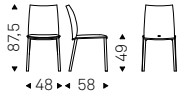

Rita

Archirivolto | 2016

Sedia con struttura in acciaio verniciato nero, graphite opaco, gofrato titanio o bronzo. Rivestimento in tessuto, micro nubuck, ecopelle o pelle come da campionario. Non sfoderabile.

Chair with frame in black, graphite painted steel, titanium or bronze embossed lacquered steel. Cover in fabric, micro nubuck, soft leather or synthetic leather as per sample card. The cover is not removable

- ◀ RITA chair in soft leather 942 fango and black frame
- RITA chair in soft leather 948 lino and black frame - RAY table with brushed bronze base and clear glass top - MUMBAI rug