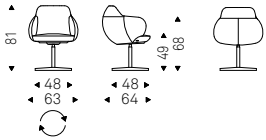

Bombè X

Paolo Cattelan | 2020

Sedia girevole con base a 4 razze in acciaio verniciato gofrato titanio, bronzo, graphite o nero. Seduta e schienale rivestiti in tessuto, ecopelle o pelle come da campionario. Rivestimento non sfoderabile.

Swiveling chair with 4 spokes base in titanium, bronze, graphite or black embossed lacquered steel. Seat and back upholstered in fabric, synthetic leather or soft leather as per sample card. The cover is not removable.