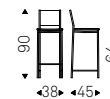

Alessio

Cà Nova Design | 2006

Sgabello con telaio in acciaio cromato o cromo nero, verniciato nero, graphite o gofrato titanio. Schienale e sedile in cuoio come da campionario. Cuciture standard.

Stool with frame in chromed steel or black chrome, black, graphite painted or titanium embossed lacquered steel. Back and seat in leather as per sample card. Standard stitching.

ALESSIO stools in leather 73 nero and black frame