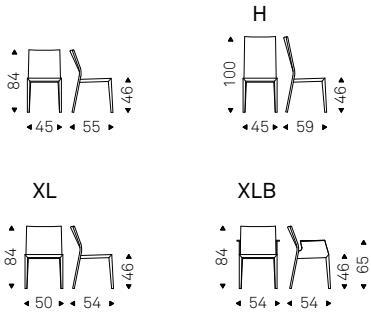

Margot

Elena e Guido Cattelan | 2003

Sedia con telaio in acciaio completamente rivestita in cuoio come da campionario. Cuciture standard o in contrasto.

Chair with metal frame covered in leather as per sample card. Standard or in contrast stitching.