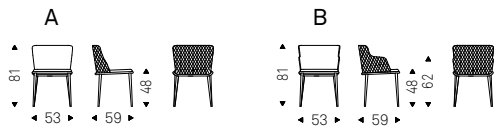

Magda ML Couture

Studio Kronos | 2020

Sedia con o senza braccioli con struttura in acciaio verniciato gofrato titanio, bronzo, graphite, pearl o nero. Rivestimento in ecopelle o pelle come da campionario. Retro schienale trapuntato. Non sfoderabile.

Chair with or without arms with frame in titanium, bronze, graphite, pearl or black embossed lacquered steel. Cover in soft leather or synthetic leather as per sample card. Quilted seatback cover. The cover is not removable.