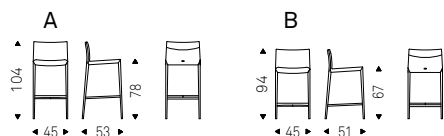

Norma ML Sgabello

Paolo Cattelan | 2020

Sgabello con struttura in acciaio verniciato gofrato titanio, bronzo, graphite, pearl o nero. Rivestimento in tessuto, micro nubuck, ecopelle o pelle come da campionario. Non sfoderabile.

Stool with frame in titanium, bronze, graphite, pearl or black embossed lacquered steel. Cover in fabric, micro nubuck, soft leather or synthetic leather as per sample card. The cover is not removable.

Norma ML Couture Sgabello

Paolo Cattelan | 2020

Sgabello con struttura in acciaio verniciato gofrato titanio, bronzo, graphite, pearl o nero. Rivestimento in ecopelle, micro nubuck o pelle come da campionario. Retro schienale trapuntato. Non sfoderabile.

Stool with frame in titanium, bronze, graphite, pearl or black embossed lacquered steel. Cover in micro nubuck, soft leather or synthetic leather as per sample card. Quilted seatback cover. The cover is not removable.