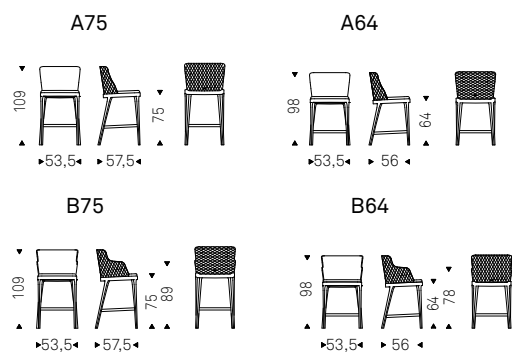

Magda Couture Sgabello

Studio Kronos | 2018

Sgabello con o senza braccioli con struttura in frassino naturale, frassino tinto noce Canaletto, frassino tinto rovere bruciato o frassino laccato poro aperto nero opaco. Seduta e schienale rivestiti in ecopelle o pelle come da campionario. Retro schienale trapuntato. Non sfoderabile.

Stool with or without arms with frame in natural ashwood, Canaletto walnut stained ashwood, burned oak stained ashwood or open pore matt black painted ashwood. Seat and back upholstered in synthetic leather or soft leather as per sample card. Quilted seatback cover. The cover is not removable.

◀ MAGDA COUTURE A64 stool in soft leather 948 lino and Canaletto walnut frame
▶ MAGDA COUTURE B75 stools in soft leather 956 atlantico and burned oak frame