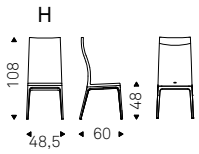

Arcadia

Paolo Cattelan | 2014

Sedia con o senza braccioli con struttura in faggio naturale, tinto noce Canaletto, wenghè o nero opaco. Rivestimento in tessuto, micro nubuck, ecopelle o pelle come da campionario. Non sfoderabile. (Disponibile anche in versione sgabello).

Chair with or without arms with frame in natural beech, Canaletto walnut, wenghè or matt black stained beech. Cover in fabric, micro nubuck, soft leather or synthetic leather as per sample card. The cover is not removable. (Stool version is available).

ARCADIA chairs in soft leather 948 lino and Canaletto walnut frame - SPYDER WOOD S table with graphite base and Canaletto walnut top