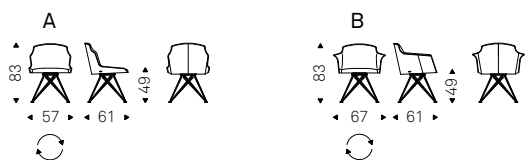

Flaminia

Giorgio & Paolo Cattelan | 2016

Sedia girevole con o senza braccioli con struttura in acciaio verniciato goffrato graphite o nero. Seduta e schienale rivestiti in tessuto, micro nubuck, ecopelle o pelle come da campionario. Non sfoderabile. (Disponibile anche in versione sgabello).

Swiveling chair with or without arms with graphite or black embossed lacquered steel frame. Seat and back upholstered in fabric, micro nubuck, synthetic leather or soft leather as per sample card. The cover is not removable. (Stool version is available).

- ◀ FLAMINIA B chair in soft leather 946 marrone and black frame
- FLAMINIA A chairs in soft leather 952 smoke and black frame