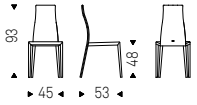

Kay

Paolo Cattelan | 2018

Sedia imbottita con struttura in acciaio interamente rivestita in tessuto, ecopelle, micro nubuck o pelle come da campionario. Non sfoderabile.

Upholstered chair with steel frame and covered in fabric, synthetic leather, micro nubuck or soft leather as per sample card. The cover is not removable.