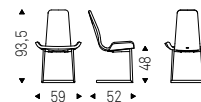

Flamingo Cantilever

Paolo Cattelan | 2019

Sedia cantilever con struttura in acciaio verniciato goffrato titanio, graphite o nero. Rivestimento in tessuto, micro nubuck, ecopelle o pelle come da campionario. Non sfoderabile.

Chair with cantilever frame in titanium, graphite or black embossed lacquered steel. Upholstered seat in fabric, micro nubuck, synthetic leather or soft leather as per sample card. The cover is not removable.