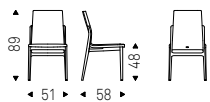

Ginevra

Archirivolto | 2019

Sedia con struttura in faggio naturale, tinto noce Canaletto, wenghè, nero opaco. Rivestimento in tessuto, micro nubuck, ecopelle o pelle come da campionario. Non sfoderabile.

Chair with frame in natural beech, Canaletto walnut, wenghè, matt black stained beech. Cover in fabric, micro nubuck, soft leather or synthetic leather as per sample card. The cover is not removable.

- ◀ GINEVRA chair in soft leather 983 argilla and matt black frame
- GINEVRA chair in soft leather 951 castoro and matt black frame