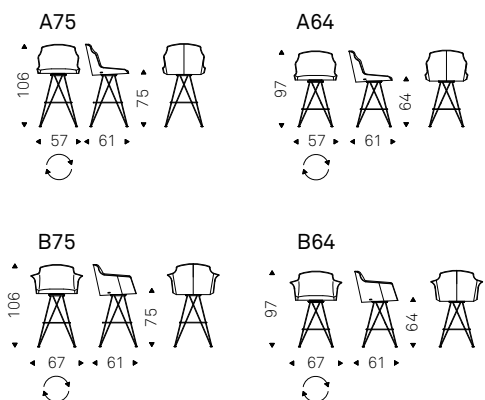

Flaminio

Giorgio & Paolo Cattelan | 2016

Sgabello girevole con o senza braccioli con struttura in acciaio verniciato gofrato graphite o nero. Seduta e schienale rivestiti in tessuto, micro nubuck, ecopelle o pelle come da campionario. Non sfoderabile.

Swiveling stool with or without arms with graphite or black embossed lacquered steel frame. Seat and back upholstered in fabric, micro nubuck, synthetic leather or soft leather as per sample card. The cover is not removable.

- ◀ FLAMINIO A64 stool in soft leather 952 smoke and graphite frame
- FLAMINIO B75 stools in soft leather 946 marrone and black frame