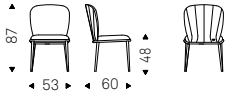

Chrishell ML

Paolo Cattelan | 2020

Sedia con struttura in acciaio verniciato goffrato titanio, bronzo, graphite, pearl o nero. Rivestimento in tessuto, micro nubuck, ecopelle o pelle come da campionario. Retro schienale trapuntato. Non sfoderabile.

Chair with frame in titanium, bronze, graphite, pearl or black embossed lacquered steel. Cover in fabric, micro nubuck, soft leather or synthetic leather as per sample card. Quilted seatback cover. The cover is not removable

- ◀ CHRISHELL ML chair in soft leather 948 lino and bronze frame
- CHRISHELL ML chair in soft leather 952 smoke and bronze frame - MAD MAX WOOD S table with brushed bronze base and Canaletto walnut top