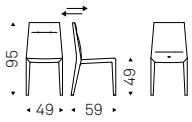

Agatha Flex

Paolo Cattelan | 2012

Sedia con struttura in acciaio rivestita in tessuto, ecopelle, o pelle come da campionario. Schienale flessibile.

Chair with steel frame upholstered in fabric, synthetic leather or soft leather as per sample card.
Flexible backrest.

- ◀ AGATHA FLEX chair in soft leather 988 tabacco
- AGATHA FLEX chairs in soft leather 952 smoke - CARNABY sideboard with doors in bronze mirrored glass - MUMBAI rug