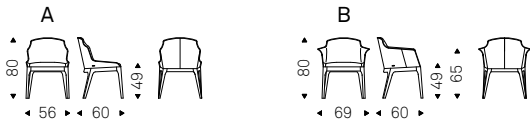

Musa

Paolo Cattelan | 2015

Sedia con o senza braccioli con struttura in frassino naturale, frassino tinto noce Canaletto, frassino tinto rovere bruciato o laccato poro aperto nero opaco. Seduta e schienale rivestiti in tessuto, micro nubuck, ecopelle o pelle come da campionario.

Chair with or without arms with frame in natural ashwood, Canaletto walnut stained ashwood, burned oak stained ashwood or open pore matt black. Seat and back upholstered in fabric, micro nubuck, synthetic leather or soft leather as per sample card.

◀ MUSA B chair in soft leather 942 fango and burned oak frame
▶ MUSA A chairs in soft leather 952 smoke and Canaletto walnut frame - CARIOCA table