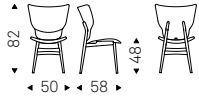

Dumbo

Archirivolto | 2017

Sedia con struttura in frassino tinto noce Canaletto, frassino tinto rovere bruciato o frassino laccato poro aperto nero opaco. Seduta e schienale rivestiti in tessuto, ecopelle o pelle come da campionario. Non sfoderabile. (Disponibile anche in versione sgabello).

Chair with frame in Canaletto walnut stained ashwood, burned oak stained ashwood or open pore matt black ashwood. Seat and back upholstered in fabric, synthetic leather or soft leather as per sample card. The cover is not removable. (Stool version is available).

◀ DUMBO chair in soft leather 980 ottanio and Canaletto walnut frame
▶ DUMBO chairs in soft leather 948 lino and matt black frame - MUMBAI rug - EMERALD MAGNUM mirror in mirrored glass