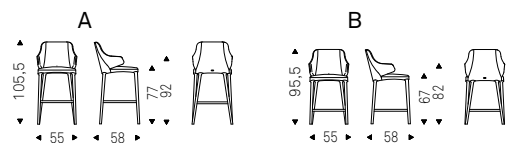

Wanda Sgabello

Paolo Cattelan | 2020

Sgabello imbottito con struttura in acciaio interamente rivestita in tessuto, ecopelle o pelle come da campionario. Non sfoderabile.

Stool with steel frame and covered in fabric, synthetic leather or soft leather as per sample card.
The cover is not removable.

WANDA A stools in soft leather 951 castoro - RIBOT KERAMIK BISTROT A table with black base, matt portoro ceramic top and brushed bronze profile