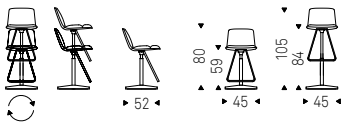

Axel X

Archirivolto | 2018

Sgabello ultraleggero regolabile in altezza e girevole con base a 4 razze in alluminio lucido, colonna, poggiapiedi e pistone a gas in acciaio cromato o base, colonna, poggiapiedi verniciati gofrato nero o titanio e pistone a gas in acciaio cromato. Scocca rivestita in tessuto, ecopelle o pelle come da campionario.

Swiveling ultralight stool, adjustable in height with 4 spokes base in polished aluminium and column, footrest and gas piston in chromed steel or with base plate, column, and footrest in black or titanium embossed lacquered steel and gas piston in chromed steel. Frame covered in fabric, synthetic leather or soft leather as per sample card.

- ◀ AXEL X stool in soft leather 983 argilla and black base
- AXEL X stools in soft leather 952 smoke and titanium base