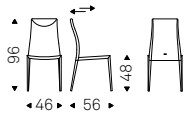

Maya Flex

Paolo Cattelan | 2012

Sedia con struttura in acciaio interamente rivestita in tessuto, synthetic nubuck, micro nubuck, ecopelle o pelle come da campionario. Il rivestimento in micro nubuck, pelle o ecopelle non sono sfoderabili. Schienale flessibile.

Chair with steel frame completely upholstered in fabric, micro nubuck, synthetic leather or soft leather as per sample card. The soft leather, synthetic nubuck, micro nubuck and synthetic leather covers are not removable. Flexible backrest.

Maya Flex ML

Paolo Cattelan | 2013

Sedia con struttura in acciaio cromato, cromo nero, verniciato graphite opaco, titanio o bronzo gofrato. Rivestimento in tessuto, micro nubuck, pelle o ecopelle come da campionario. Il rivestimento in synthetic nubuck, micro nubuck, pelle o ecopelle non sono sfoderabili. Schienale flessibile.

Chair with steel structure in chromed, black chrome, graphite, titanium or bronze finish. Cover in fabric, micro nubuck, soft leather or synthetic leather as per sample card. The soft leather, synthetic nubuck, micro nubuck and synthetic leather covers are not removable. Flexible backrest.

◀ MAYA FLEX chair in soft leather 947 oyster
▶ MAYA FLEX ML chairs in soft leather 972 canova and chromed frame