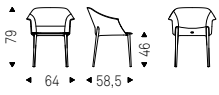

Zuleika

Archirivolto | 2020

Sedia con struttura in acciaio completamente rivestita in cuoio come da campionario. Cuciture e bordo in tinta.

Chair with metal structure. Cover in leather as per sample card. Matching stitching and profile.

◀ ZULEIKA chair in leather 65 ice
▶ ZULEIKA chairs in leather 83 argilla