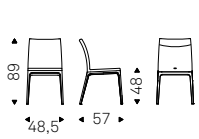

Arcadia

Paolo Cattelan | 2014

Sedia con o senza braccioli con struttura in faggio naturale, tinto noce Canaletto, wenghè o nero opaco. Rivestimento in tessuto, micro nubuck, ecopelle o pelle come da campionario. Non sfoderabile. (Disponibile anche in versione sgabello).

Chair with or without arms with frame in natural beech, Canaletto walnut, wenghè or matt black stained beech. Cover in fabric, micro nubuck, soft leather or synthetic leather as per sample card. The cover is not removable. (Stool version is available).

ARCADIA chairs in soft leather 948 lino and Canaletto walnut frame - SPYDER WOOD S table with graphite base and Canaletto walnut top