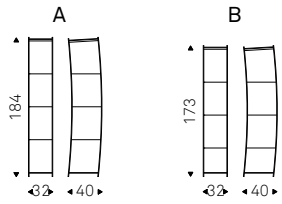

CHANTAL A1-A2 showcases in burned oak

Open Wind

Studio 28 | 2003

Vetrina a giorno in cristallo trasparente e particolari in acciaio inox lucido.

Open showcase in clear glass and polished stainless steel details.