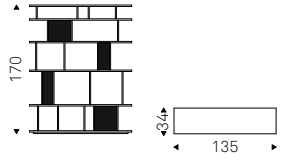

Loft

Philip Jackson | 2009

Libreria in MDF laccato bianco gofrato fine o noce Canaletto.

Bookcase in white lacquered embossed MDF or Canaletto walnut.