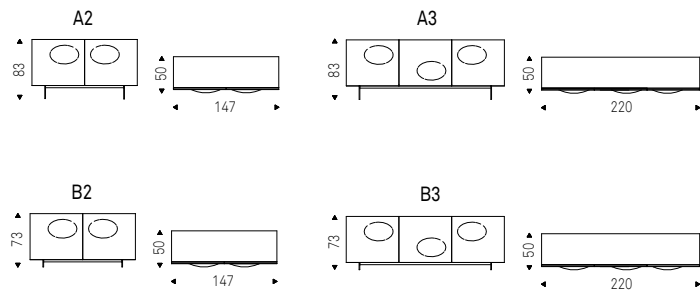

Paramount

Andrea Lucatello | 2017

Madia contenitore a due o tre ante in legno laccato moka lucido, graphite opaco o titanio. Ante in cristallo bombato specchiato bronzo o fumé con profili in alluminio verniciato titanio gofrato. Piedini in acciaio inox lucido, verniciati graphite o bianco opaco. Ripiani interni in cristallo trasparente.

Optional: cassetto interno posizionabile su ognuna delle ante.

Optional: top in cristallo specchiato in tinta con le ante.

Sideboard 2 or 3 doors lacquered glossy moka, matt graphite or titanium. Doors in smoked grey or bronze convex mirrored glass with embossed titanium aluminum profiles. Polished stainless steel feet, matt graphite or white varnished. Internal clear glass shelves.

Optional: internal drawer in each door.

Optional: mirrored glass top matching the doors colour.

PARAMOUNT B3 sideboard with glossy moka structure and doors in bronze mirrored glass