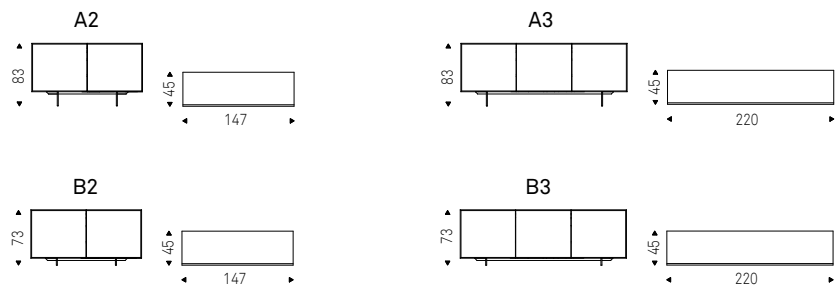

Oxford

Andrea Lucatello | 2014

Madia contenitore con struttura in legno verniciato graphite opaco. Ante in noce Canaletto o rovere bruciato. Piedi in acciaio verniciato gofrato nero. Ripiani interni in cristallo trasparente. Optional: cassetto interno posizionabile su ognuna delle ante.

Sideboard with wooden frame in matt graphite lacquered wood. Doors in Canaletto walnut or burned oak. Black embossed painted steel feet. Internal clear glass shelves. Optional: internal drawer in each door.

OXFORD B3 sideboard with graphite structure and doors in burned oak - GLENN mirror in fumé mirrored glass