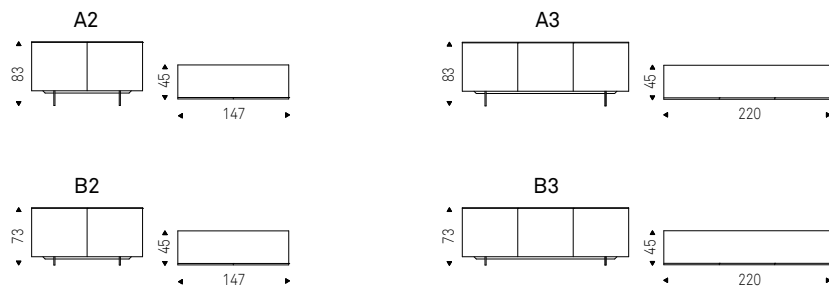

Focus

Paolo Cattelan | 2021

Madia contenitore a due o tre ante in legno laccato bianco opaco. Ante in cristallo extrachiaro verniciato bianco e profili in alluminio verniciato titanio gofrato. Piedini in acciaio inox lucido o verniciati bianco opaco. Ripiani interni in cristallo trasparente. Optional: cassetto interno posizionabile su ognuna delle ante. Optional: top in cristallo extrachiaro verniciato bianco.

Sideboard 2 or 3 doors in matt white lacquered wood. Doors in extra clear white painted glass and embossed titanium aluminum profiles. Polished stainless steel feet or matt white varnished. Internal clear glass shelves. Optional: internal drawer in each door. Optional: extra clear white painted glass top.