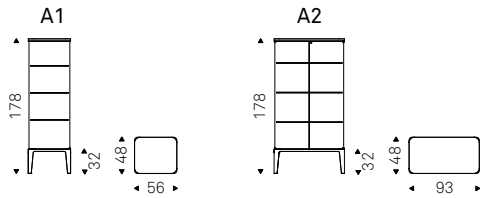

Chantal

Angelo Tomaiuolo | 2014

Vetrina in cristallo extrachiario trasparente con cielo e fondo in noce Canaletto o rovere bruciato. Ripiani in cristallo extrachiario trasparente. Con luce a led.

Extra clear glass showcase with top and bottom in Canaletto walnut or burned oak. Extra clear glass shelves. Led light included.