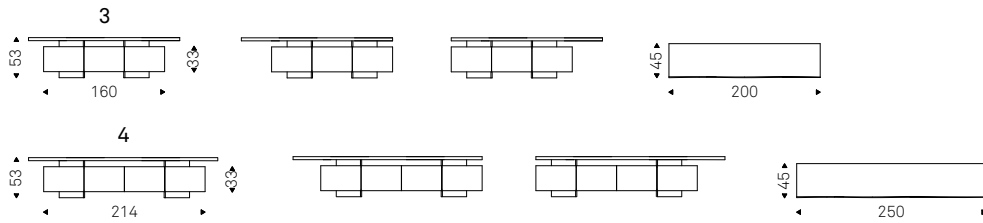

Seneca

Paolo Cattelan | 2013

Mobile porta tv a 3 o 4 ante in legno verniciato bianco o graphite opaco. Piano in tinta o in noce Canaletto, rovere bruciato o rovere naturale con bordo irregolare in massello.

TV cabinet with 3 or 4 wooden doors painted in matt white or graphite. Top in the same color of the frame or in solid Canaletto walnut, burned oak or natural oak with irregular edges.