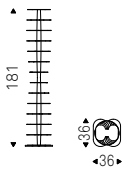

◀ JOKER bookcases in white
▶ JOKER bookcases in titanium

Dna

Studio Dainelli | 2008

Libreria a 13 ripiani fissi in acciaio verniciato pearl, nero o gofrato titanio.

Bookcase with 13 shelves in pearl, black painted or titanium embossed steel.