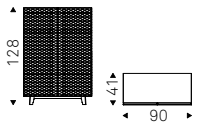

Tiffany

Paolo Cattelan | 2017

Madia contenitore in legno gofrato graphite o nero con base in acciaio gofrato in tinta. Ante rivestite in ecopelle o pelle trapuntata nei colori come da campionario con profili in alluminio verniciato titanio gofrato. Interno parzialmente specchiato e ripiani in cristallo fumé. opzionale: kit luce interna a led.

Sideboard in lacquered graphite or black embossed wood. Embossed steel base in the same color. Doors covered and quilted in synthetic leather or soft leather as per sample card with embossed titanium aluminum profiles. Partially mirrored inside and fumé glass shelves. Optional: internal led light kit.