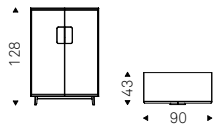

Tudor

Paolo Cattelan | 2020

Madia contenitore in legno gofrato graphite, nero, Brushed Bronze o Brushed Grey, con ante in Brushed Bronze o Brushed Grey. Piedini in acciaio verniciato gofrato graphite o nero. Interno parzialmente specchiato e ripiani in cristallo fumé.
Optional: kit luce interna a led.

Sideboard embossed lacquered graphite, black, Brushed Bronze or Brushed Grey wood, with doors in Brushed Bronze or Brushed Grey wood. Feet in graphite or black embossed lacquered steel. Partially mirrored inside and fumé glass shelves.
Optional: internal led light kit.