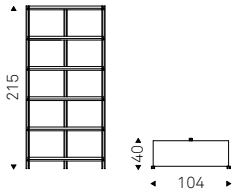

Hudson

Giorgio Cattelan | 2016

Libreria modulare con struttura in acciaio verniciato gofrato titanio, graphite o nero. Ripiani in noce Canaletto o rovere bruciato. Particolari in acciaio verniciati bronzo satinato. Per il posizionamento centro stanza si consiglia l'utilizzo di almeno due moduli.

Modular bookcase with frame in titanium, graphite or black embossed lacquered steel. Shelves in Canaletto walnut or burned oak. Satin bronze lacquered steel details. For the freestanding use at least two modules are recommended.

HUDSON bookcases with black structure and burned oak shelves - VINYL coffee tables with chromed steel base and Madreperla Murano artistic glass top