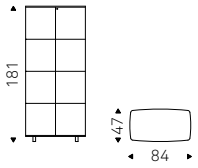

Concerto

Studio 28 | 2003

Vetrina in cristallo trasparente con cielo e fondo in cuoio come da campionario. Con 2 luci a led.

Clear glass showcase with top and bottom covered in leather as per sample card. 2 led lights included.