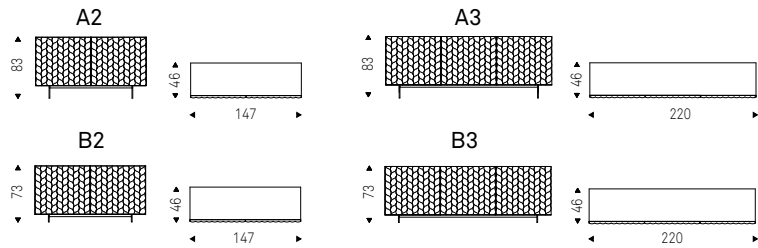

Lavander

Paolo Cattelan | 2020

Madia contenitore a due o tre ante in legno laccato graphite opaco, titanio, Brushed Bronze o Brushed Grey. Piedini in acciaio inox lucido o verniciati graphite opaco. Ripiani interni in cristallo trasparente. Optional: cassetto interno posizionabile su ognuna delle ante.

Sideboard 2 or 3 doors in matt graphite or titanium lacquered wood, Brushed Bronze or Brushed Grey. Polished stainless steel feet or graphite varnished. Internal clear glass shelves. Optional: internal drawer in each door.