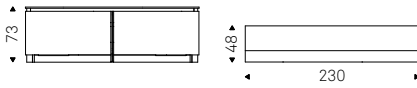

Europa Keramik

A. Lucatello & P. Cattelan | 2016

Madia con ante scorrevoli complanari e inserto nel top in ceramica Marmi nei colori Alabastro, Supreme, Golden Calacatta opaco, Golden Calacatta lucido, Portoro opaco, Portoro lucido, Sahara Noir lucido, Makalu, Breccia, Arenal, Corcovado, Kaindy, Borghini Calacatta opaco o Borghini Calacatta lucido e struttura verniciata nero o graphite opaco. Ripiani interni in cristallo trasparente.

Sideboard with sliding doors and insert into the top in ceramic Marmi Alabastro, Supreme, matt Golden Calacatta, glossy Golden Calacatta matt Portoro, glossy Portoro, glossy Sahara Noir, Makalu, Breccia, Arenal, Corcovado, Kaindy, matt Borghini Calacatta or glossy Borghini Calacatta and black or matt graphite painted frame. Internal shelves in clear glass.

EUROPA KERAMIK sideboard with black structure and doors/top insert in breccia ceramic - WISH S mirror with brushed bronze frame