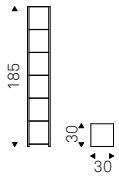

◀ JOKER bookcases in white
▶ JOKER bookcases in titanium

Dna

Studio Dainelli | 2008

Libreria a 13 ripiani fissi in acciaio verniciato pearl, nero o gofrato titanio.

Bookcase with 13 shelves in pearl, black painted or titanium embossed steel.