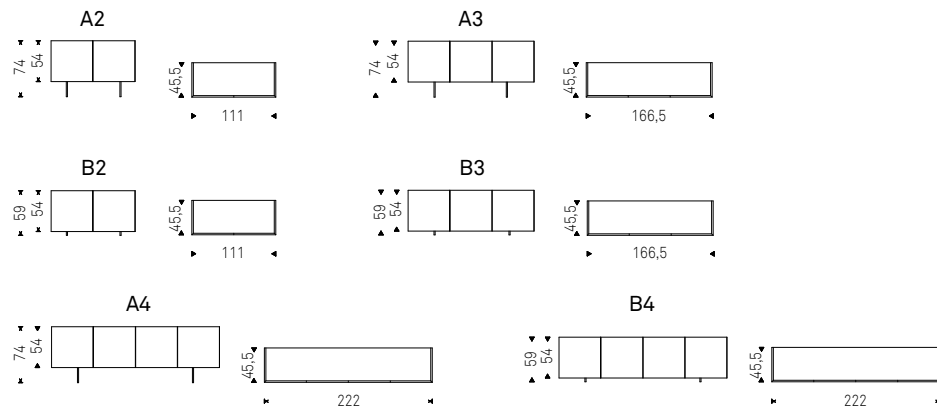

Arizona

Alessio Bassan | 2018

Madia contenitore in legno Brushed Bronze o Brushed Grey. Top in cristallo extrachiario verniciato moka acidato. Piedi in acciaio verniciato gofrato nero. Ripiani interni in legno color graphite.

Sideboard in Brushed Bronze or Brushed Grey. Top in extra clear moka painted frosted glass. Black embossed lacquered steel feet. Internal shelves in graphite painted wood.