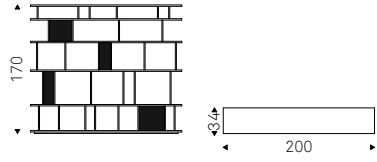

Loft

Philip Jackson | 2009

Libreria in MDF laccato bianco gofrato fine o noce Canaletto.

Bookcase in white lacquered embossed MDF or Canaletto walnut.