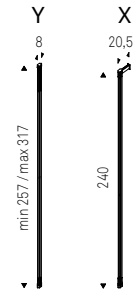

Freeway

Giorgio Cattelan | 2020

Libreria componibile con fissaggio a muro (X) o a soffitto (Y). Montanti, reggipiani e ripiani in acciaio verniciato gofrato titanio o bronzo. Contenitori in legno verniciato gofrato titanio o bronzo e vetro fumé.

Modular wal (X) or ceiling-hanging (Y) bookcase. Brackets, pillars and shelves in titanium or bronze embossed lacquered steel. Containers in titanium or bronze embossed lacquered wood and fumé glass.