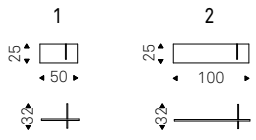

Cross

Philip Jackson | 2013

Mensola in legno verniciato gofrato graphite e inserto gofrato bianco.

Shelf in graphite embossed lacquered wood with white embossed insert.