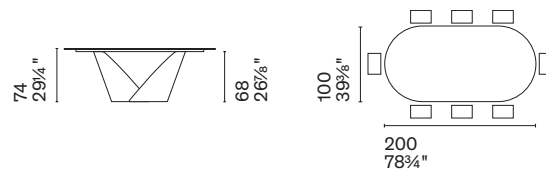

CS4159-FE 200
CS4159-FE 200 MTO