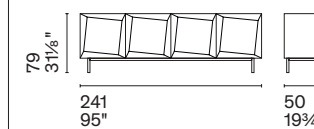

CS6215-2

TOP
CS6220-240 MTO
Top ceramica opzionale da 240 cm
/ Optional ceramic top 240 cm / 95"

Nota Per le combinazioni disponibili consultare il listino prezzi. /**Note** Please check all available combinations in the price list.