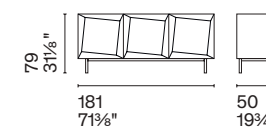

Alterego Credenza /Sideboard CS6215-2 P46M / P46M / 1C-P46M
Alterego Top /Top CS6220-240 MTO P35C
Bean Tappeto /Rug CS7279

CS6215-1

TOP
CS6220-180 MTO
Top ceramica opzionale da 180 cm
/ Optional ceramic top 180 cm / 71 3/8"