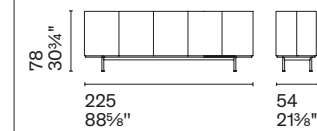

CS6076-3
CS6076-3 MTO