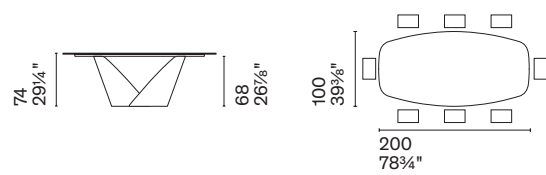

CS4159-FS 200