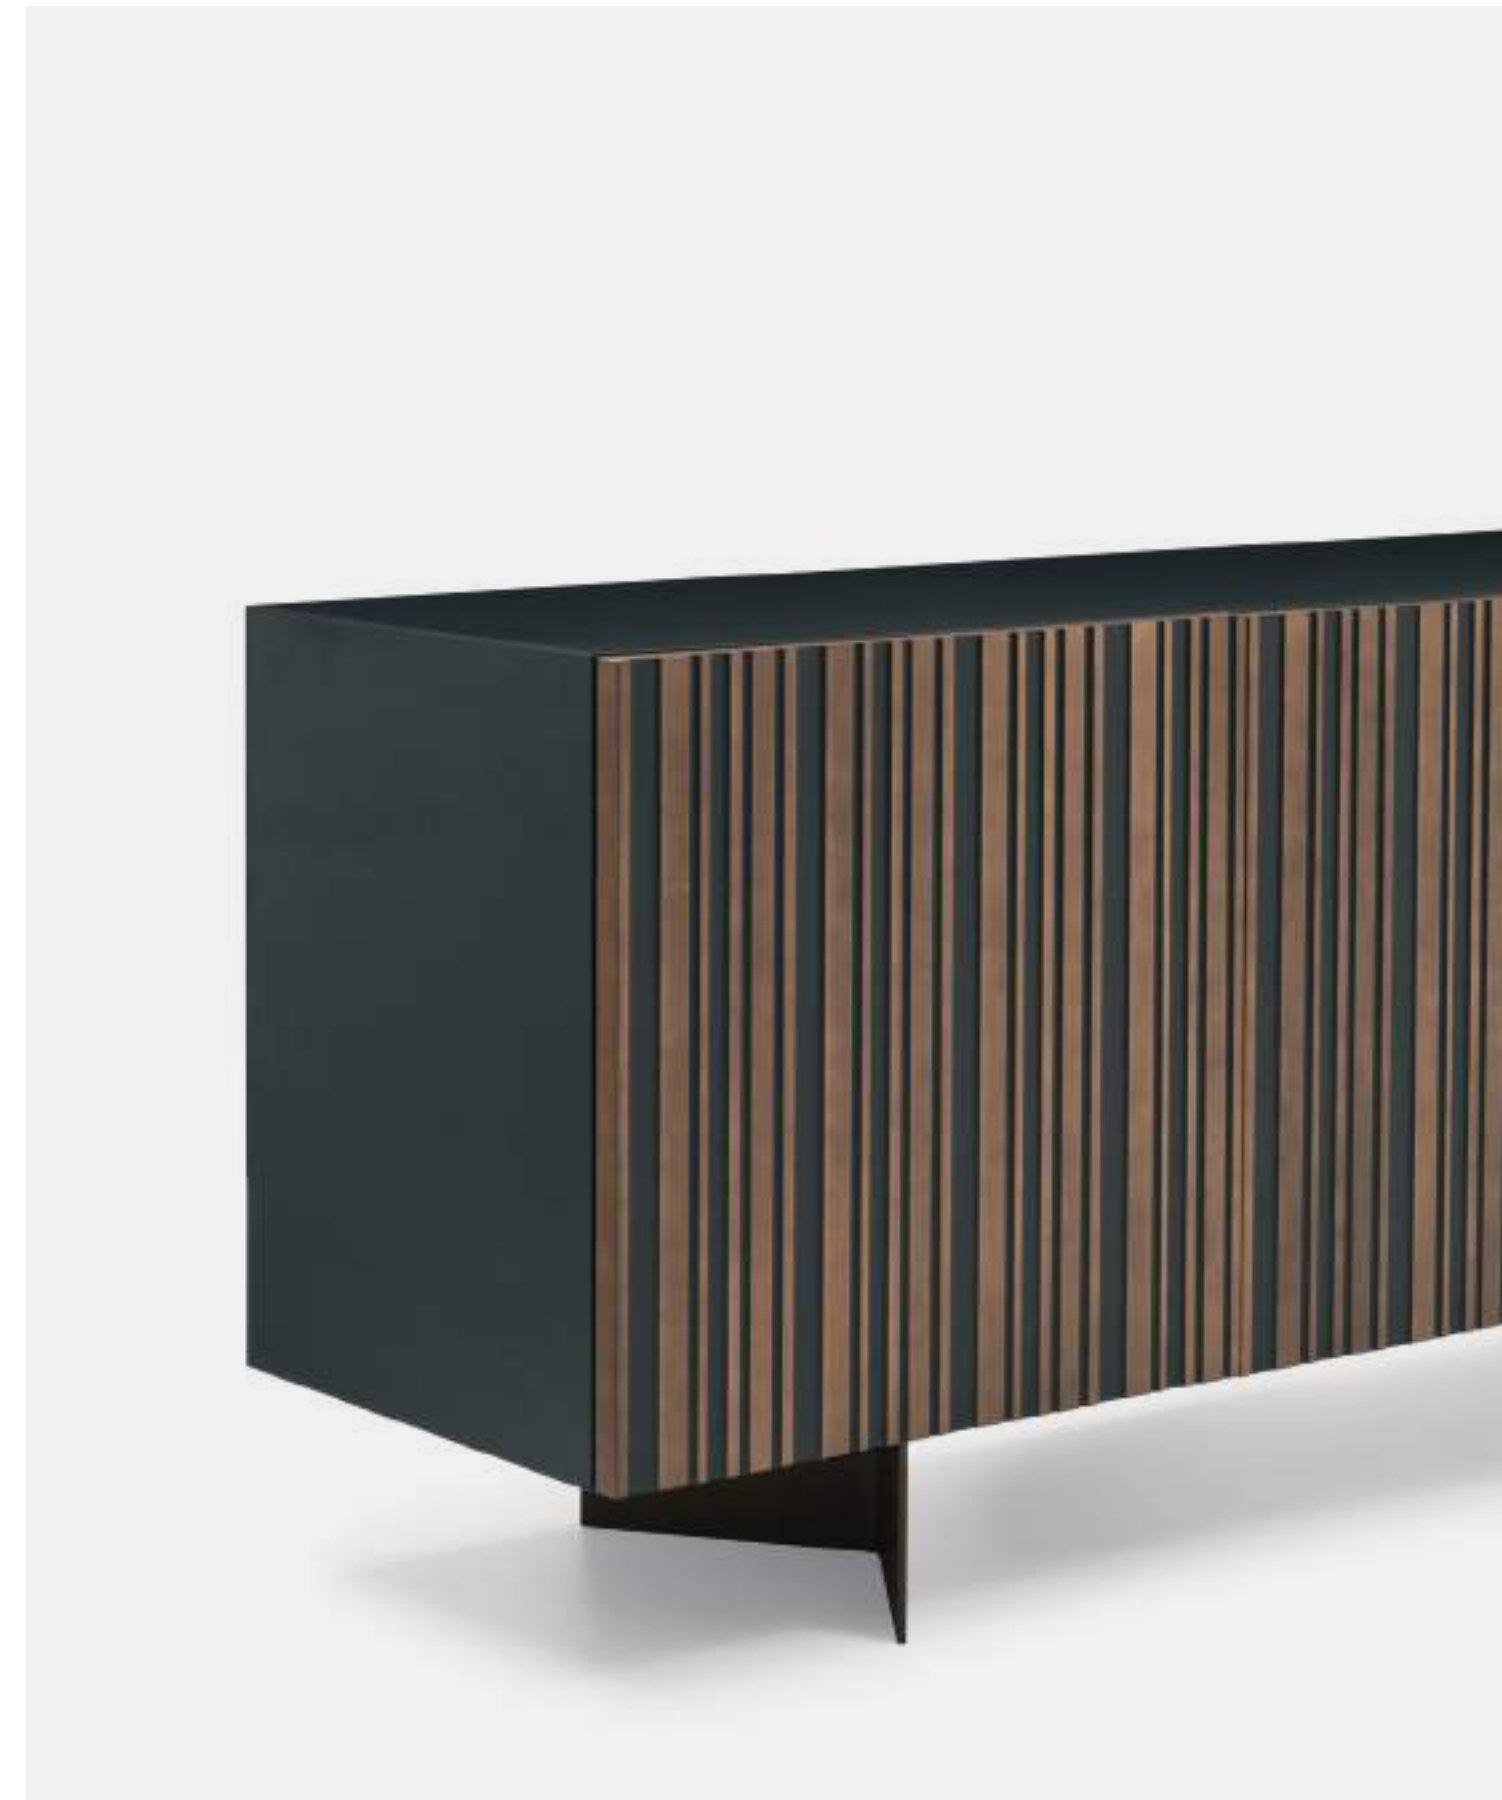

L'anta Stripes presenta un motivo a fasce verticali irregolari. La finitura in bronzo spazzolato dà vita a un gioco di volumi e profondità che connota l'estetica della madia, rendendola un punto focale della zona giorno.

The Stripes door features a pattern of irregular vertical bands. The brushed bronze finish creates an interplay of volume and depth that underlines the aesthetics of the sideboard, making it the centrepiece in the living area.

Stripes