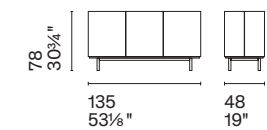

CS6076-6
CS6076-6 MTO