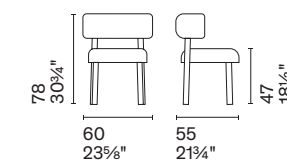

CS2241
CS2241-MTO