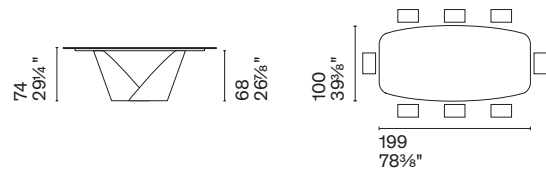

CS4159-FB 200
CS4159-FB 200 MTO