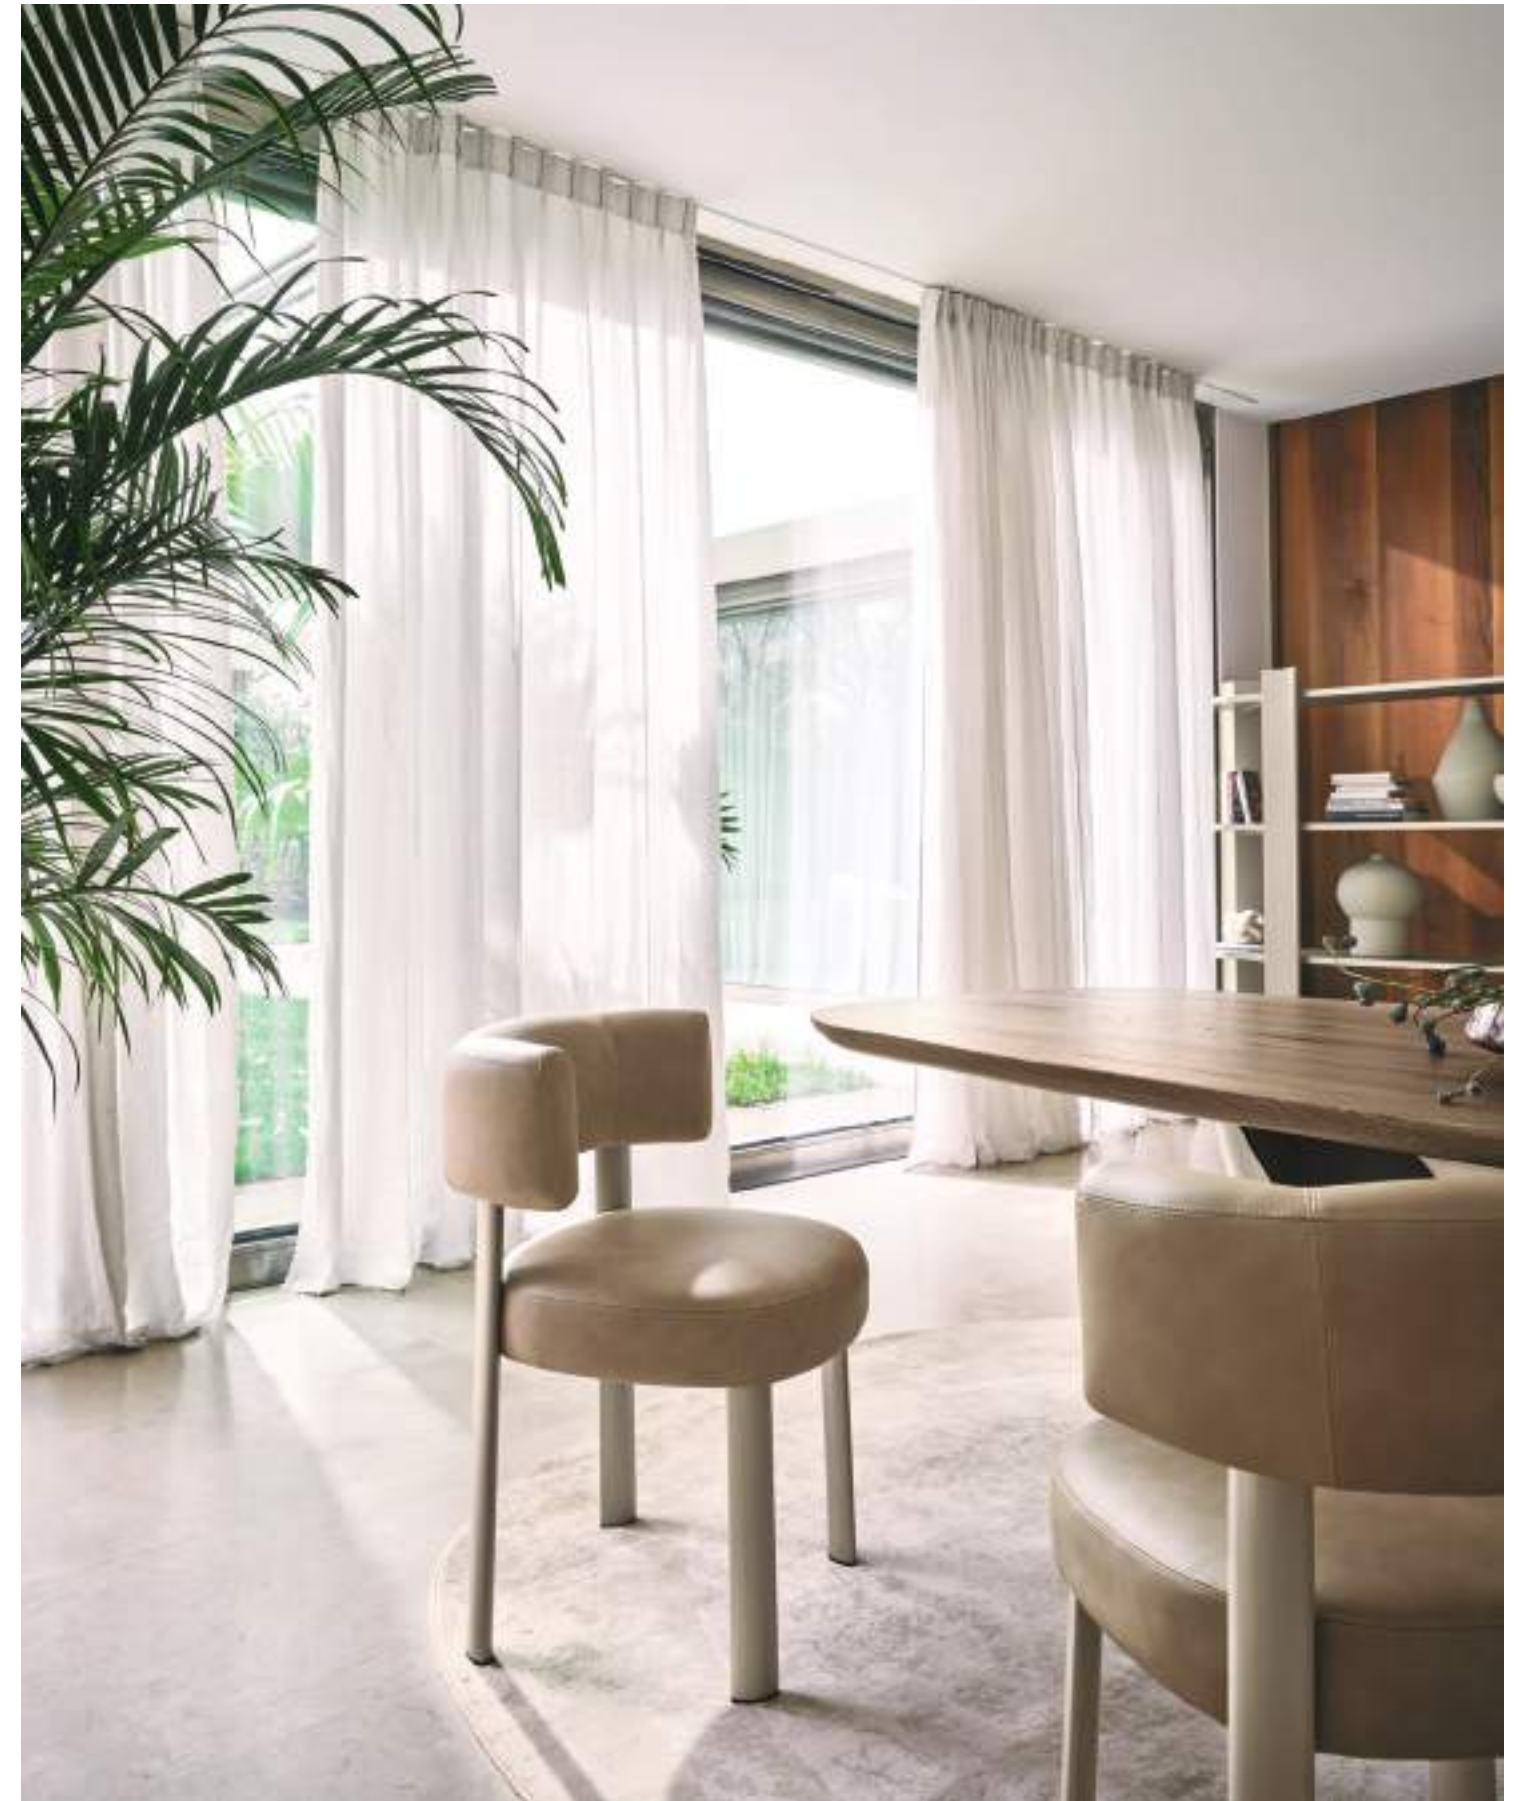

Glen

CS2241

CS2242

design by Gino Carollo

Glen
Calla
Alterego
Sky

Sedia /Chair
Tavolo /Table
Credenza /Sideboard
Tappeto /Rug

CS2242 P29L / SBR
CS4159-S P29L / P35C
CS6215-2 P29B / P29B / 1D-P29L
CS7192

Glen
Calla
Sky