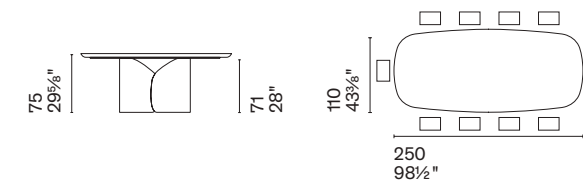

CS4153-FSW 250