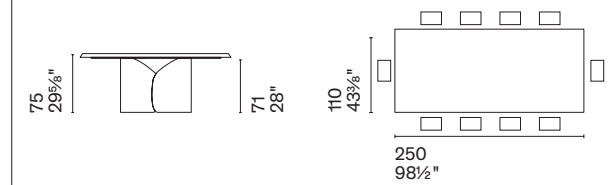

CS4153-FRW 250

Nota Per le combinazioni disponibili consultare il listino prezzi. /**Note** Please check all available combinations in the price list.