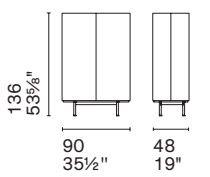

CS6076-4
CS6076-4 MTO