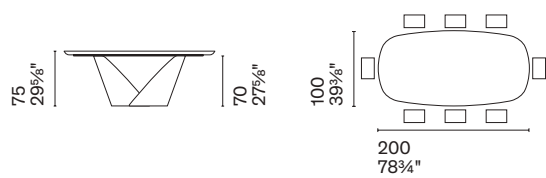

CS4159-FSW 200