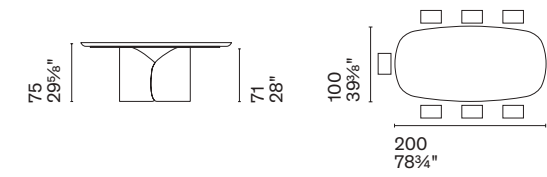

Twins
Oleandro
Madison

Tavolo /Table
Sedia /Chair
Tappeto /Rug

CS4153-FRW P46M / P2GW
CS2222 P46M / T2J
CS7266

CS4153-FSW 200