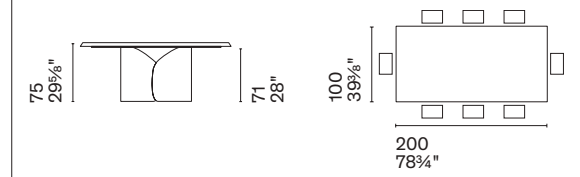

CS4153-FRW 200