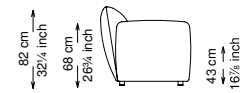

Terminale left - right

Left - Right end unit