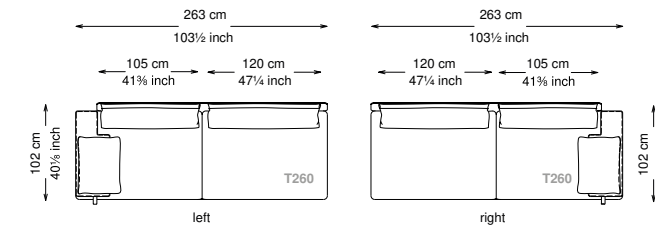

TECHNICAL DATA

Terminale left - right

Left - Right end unit