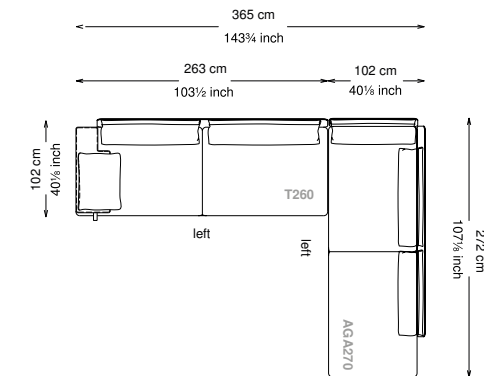

Composition C