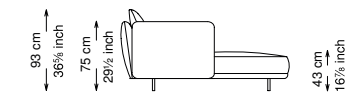

Chaise longue

Chaise longue