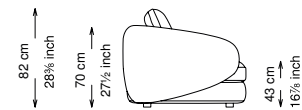

Divano

Sofa