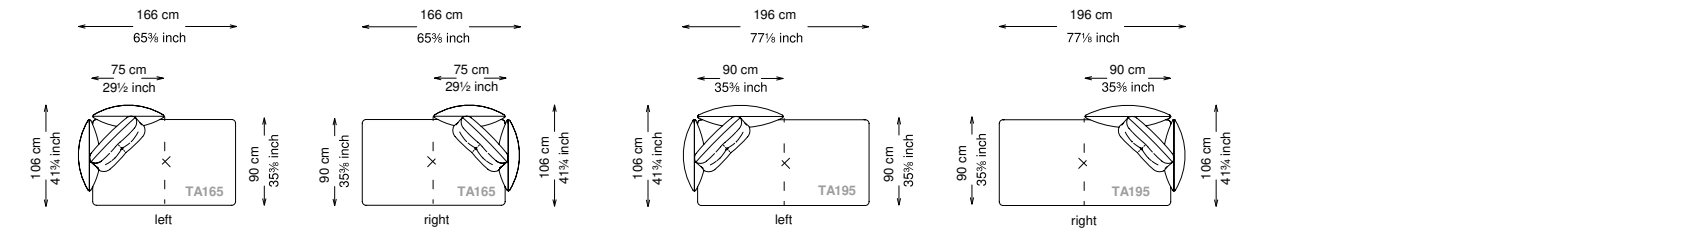

Terminale left - right

Left - Right end unit