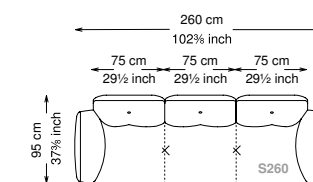

Divano

Sofa