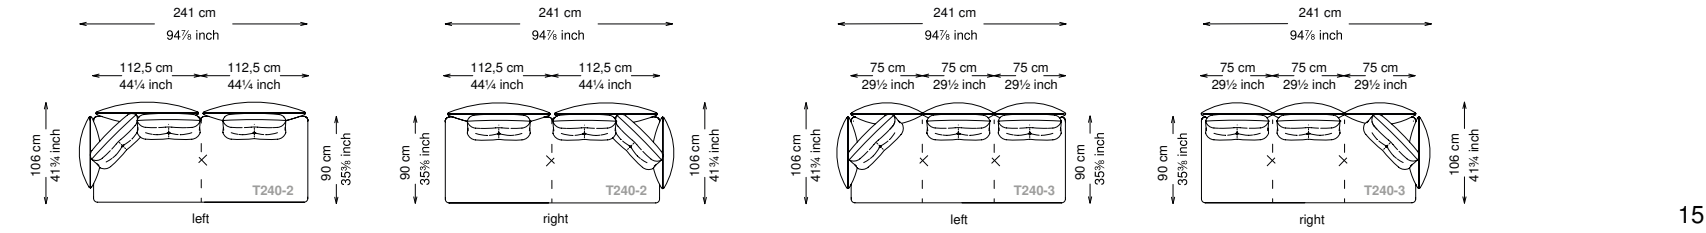

Terminale left - right

Left - Right end unit