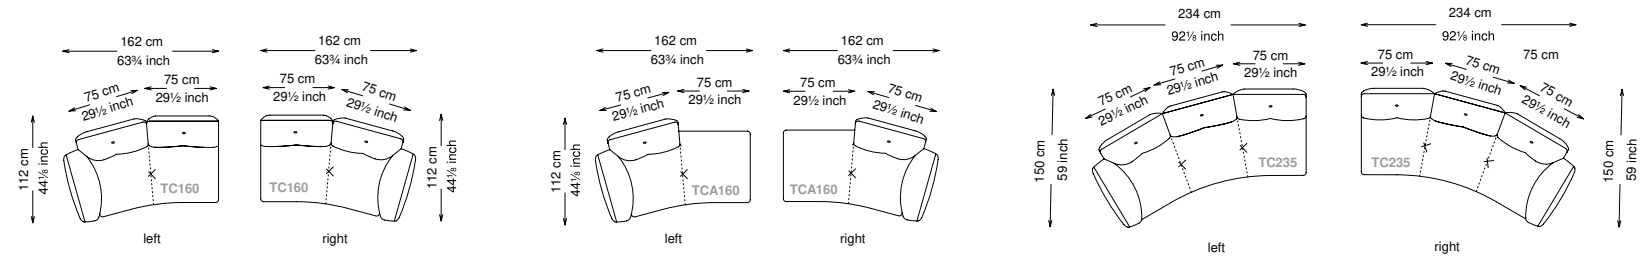

Terminale left - right

Left - Right end unit

Centrale

Central unit