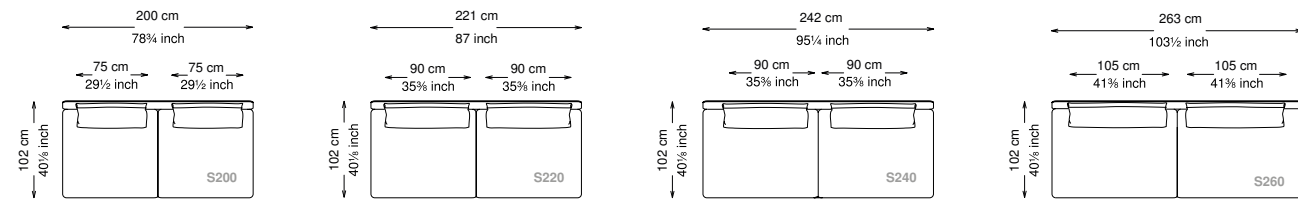

Divano

Sofa