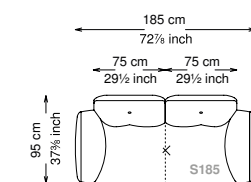

Divano

Sofa