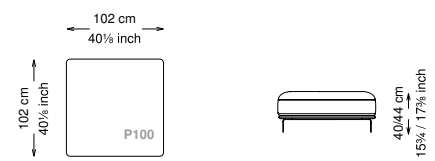

HESTON

Angolari

Left - Right Corner unit

Pouf

Pouf

Esempi divani composti

Examples of modular sofas

Composition A pag. 76-77

Composition B

Composition C

Composition D