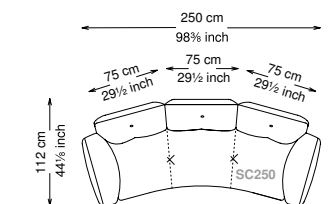

Divano

Sofa