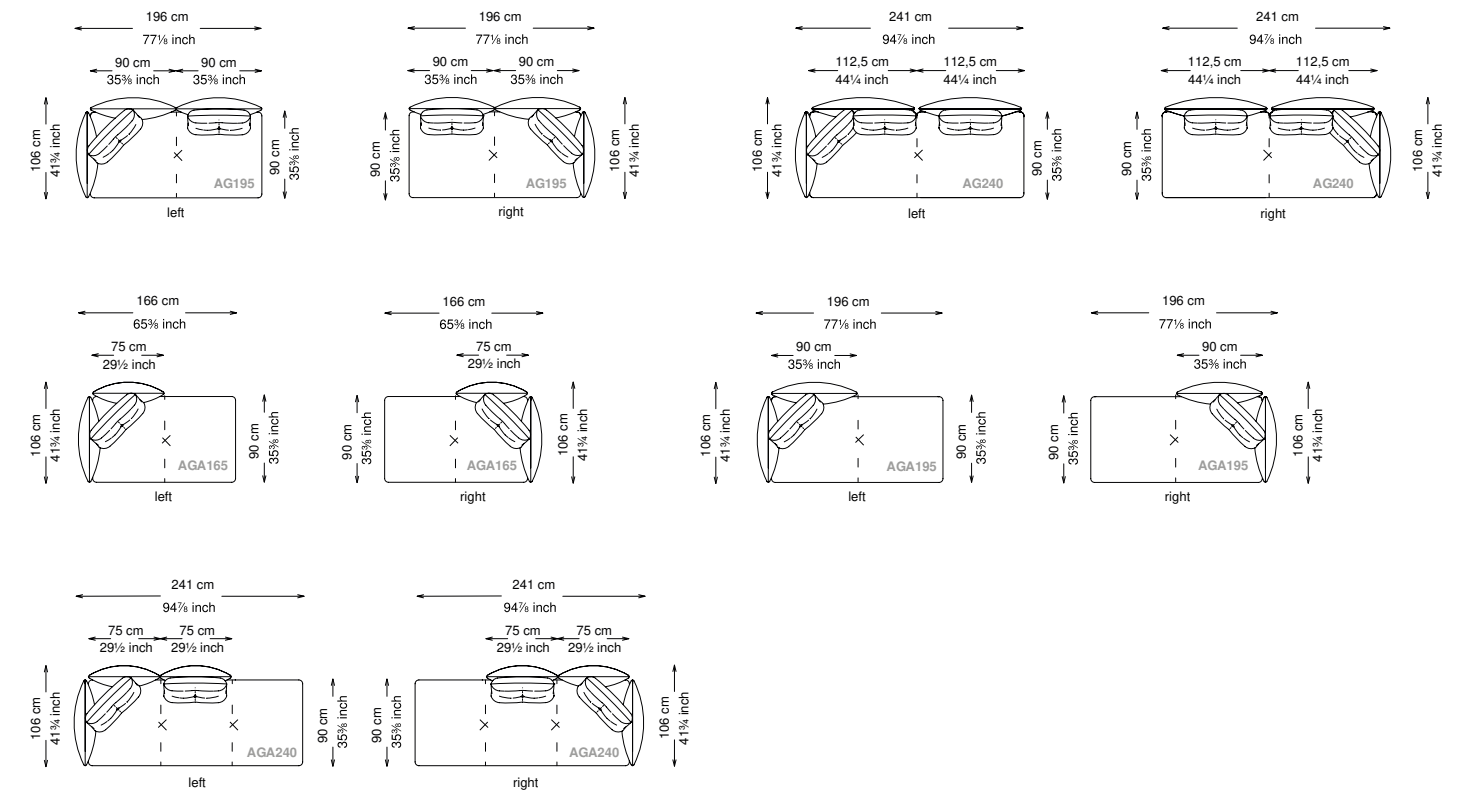

Centrale

Central unit