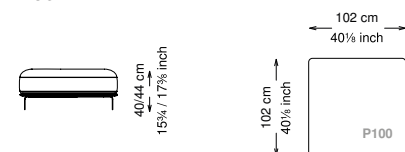

HAYDEN

Divano singolo con struttura in legno, imbottitura seduta in poliuretano e imbottitura schienale in piuma. Piedini in metallo verniciato titanio (GFM11), bronzo (GFM18) o nero (GFM73), disponibili in due altezze. Rivestimento in tessuto o pelle come da campionario. Rivestimento sfoderabile solo nella versione in tessuto.

Single sofa with wooden frame, polyurethane seat padding and feather back padding. Feet in titanium (GFM11), bronze (GFM18) or black (GFM73) embossed lacquered metal, available in two heights. Fabric or leather upholstery as per sample card. Removable cover only in the fabric version.

Informativa tecnica

Technical information

Struttura: Legno multistrato di betulla

Imbottitura struttura: Fodera in fibra pressata 100% poliestere

Imbottitura cuscini schienale: 50% piuma, 50% fibra di poliestere sfioccata siliconata con rivestimento in tessuto antipiuma 100% cotone.

Imbottitura cuscini seduta: Poliuretano a densità variabile (25 + 40) con rivestimento in fibra 100% poliestere.

Piedini: Metallo verniciato

Rivestimento: Versione in tessuto: sfoderabile - Versione in pelle: non sfoderabile

Altezza seduta: 40 cm altezza standard, 44 cm altezza modello H

Morbidezza: Semirigido - (7/10)

Structure: Birch plywood

Structure padding: 100% polyester pressed fiber lining

Backrest cushions: 50% feather, 50% siliconized frayed polyester fiber in 100% cotton feather-proof fabric cover.

Seat cushions: Polyurethane with different densities (25 + 40) covered in 100% polyester fiber.

Feet: Painted metal

Cover: Fabric version: removable cover - Soft leather version: non-removable cover

Seat height: 40 cm standard height, 44 cm model H height

Softness: Semi-firm - (7/10)

Divano

Sofa

Pouf

Pouf

MYKONOS