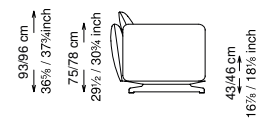

Angolari

Left - Right Corner unit