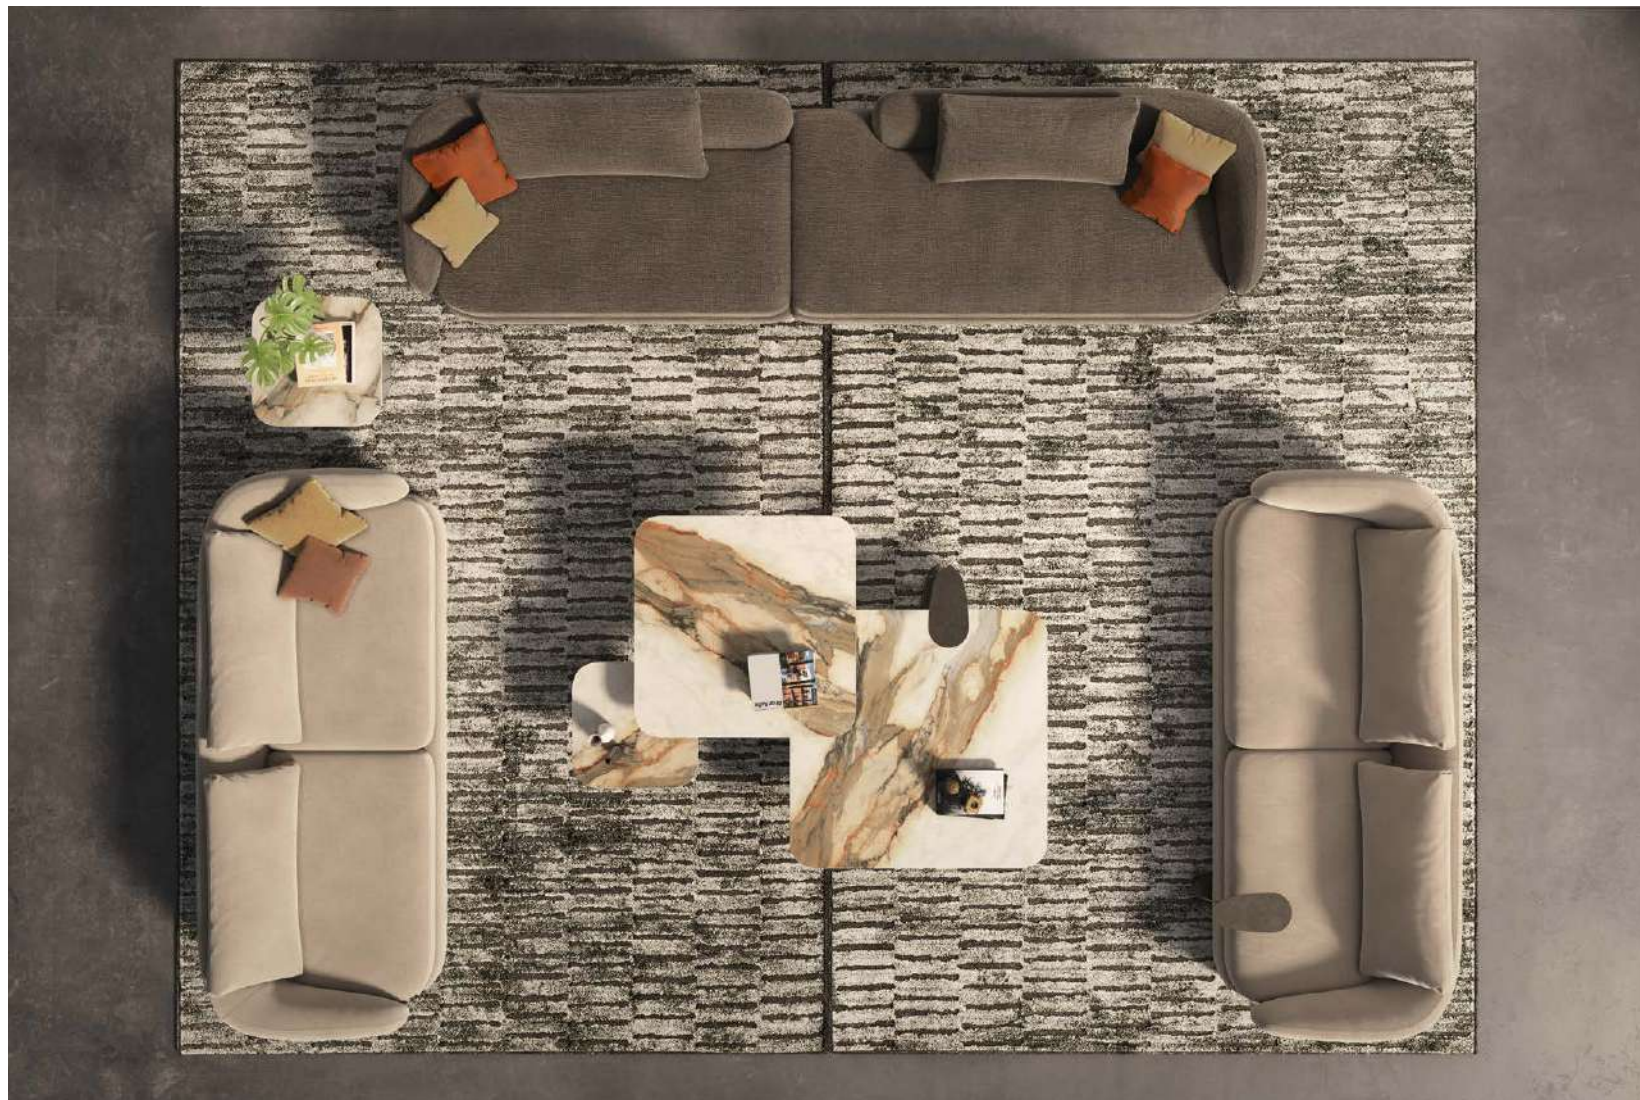

CRAIG

28

CRAIG sofas (S260) in fabric T30F119 - COMFY 45x45 cushion in fabric T60B140 - COMFY 55x55 cushion in fabric T70B132
CRAIG sofa composition (T180 left + TA220 right) in fabric T60D109 - ALBERT KERAMIK S coffee tables - YAGO side table - MAREK rugs