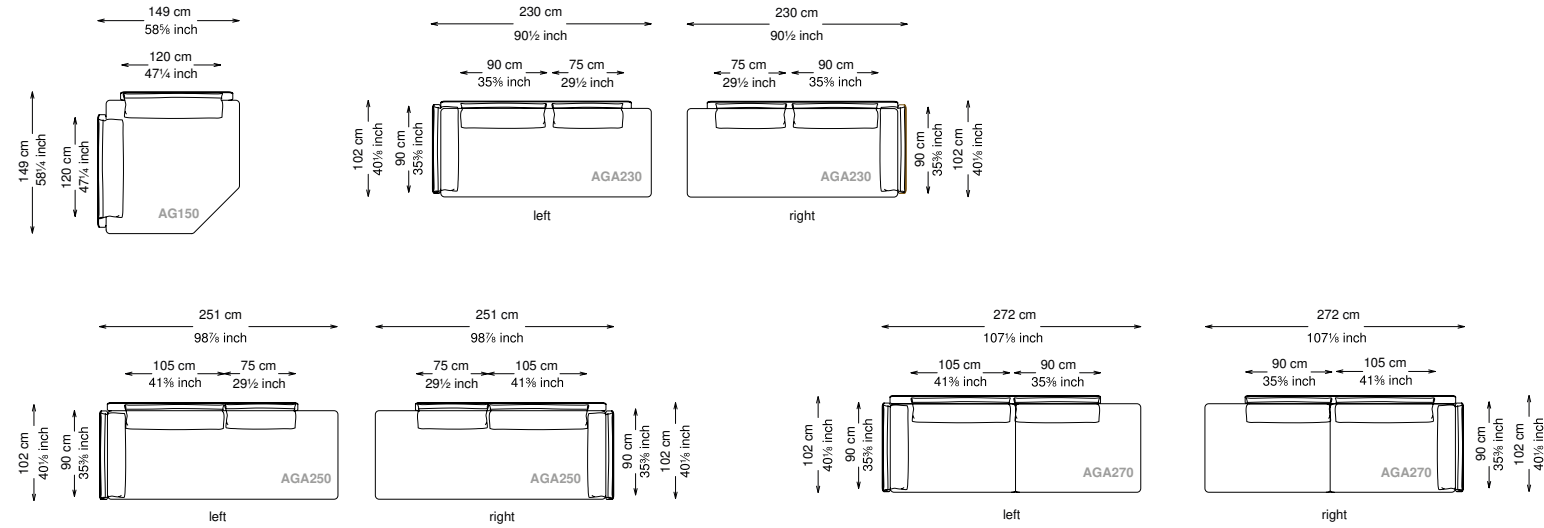

HESTON

Angolari

Left - Right Corner unit