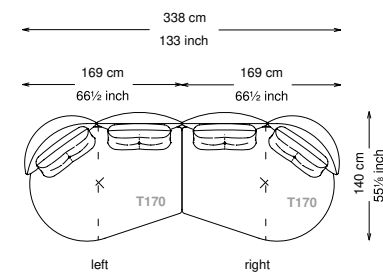

Composition D