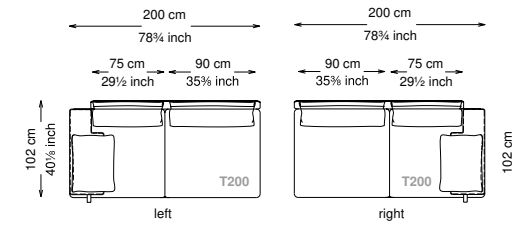

TECHNICAL DATA

Terminale left - right

Left - Right end unit