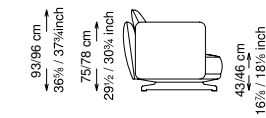

Terminale left - right

Left - Right end unit