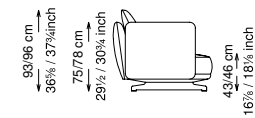

Divano

Sofa