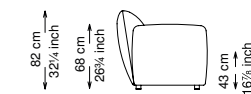

Divano

Sofa