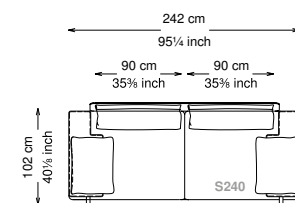

Divano

Sofa