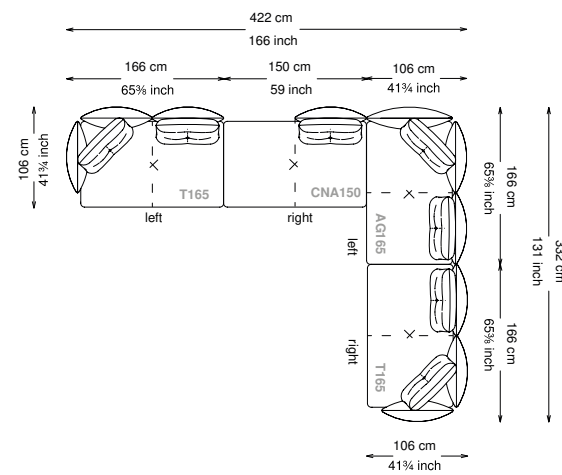

Composition C