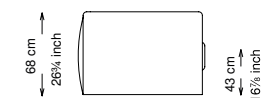

Divano

Sofa