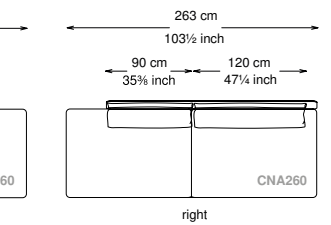

Centrale

Central unit