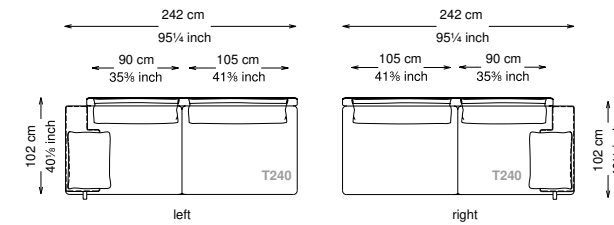

TECHNICAL DATA

Terminale left - right

Left - Right end unit