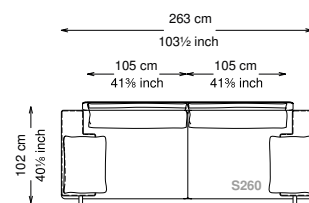

Divano

Sofa