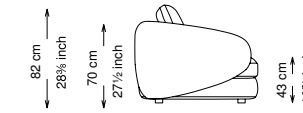

Terminale left - right

Left - Right end unit