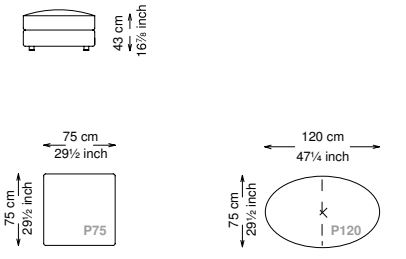

Terminale left - right

Left - Right end unit

Centrale

Central unit

Angolari

Left - Right Corner unit

Chaise longue

Chaise longue

Pouf

Pouf