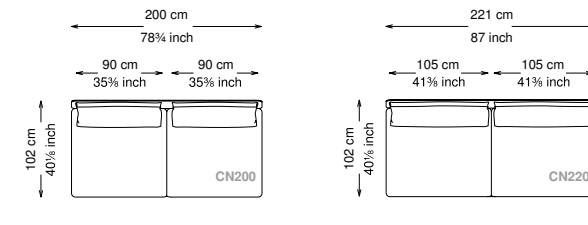

Centrale

Central unit