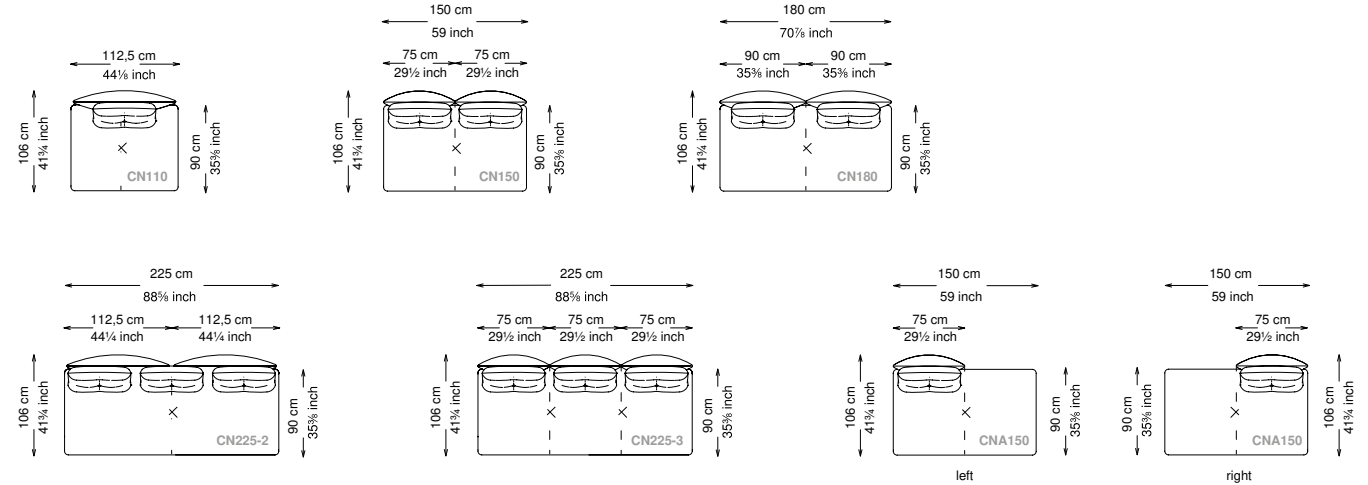

Centrale

Central unit