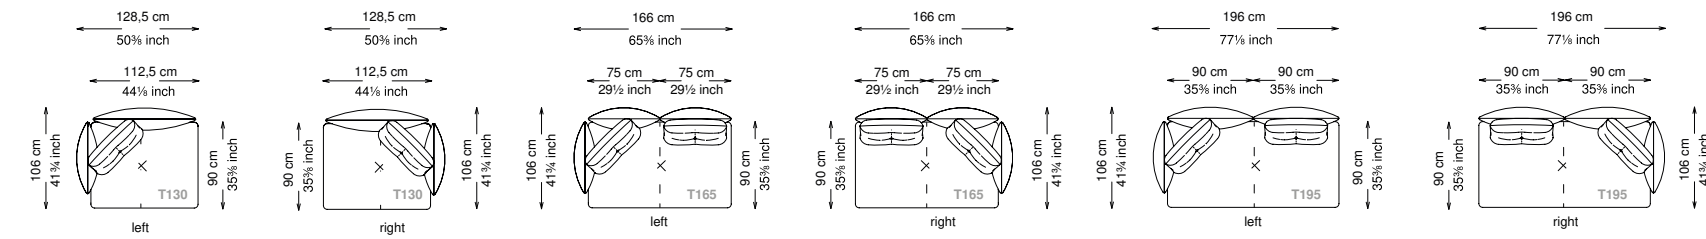

Terminale left - right

Left - Right end unit