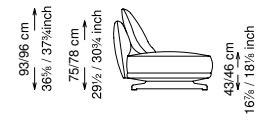

Centrale

Central unit