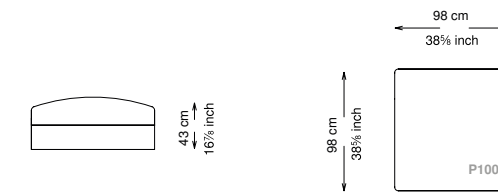

Chaise longue

Chaise longue