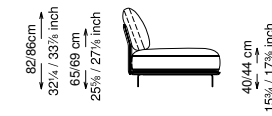

Centrale

Central unit