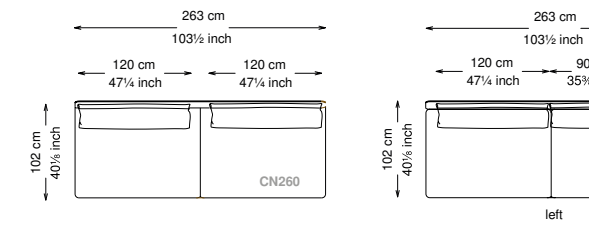

Centrale

Central unit