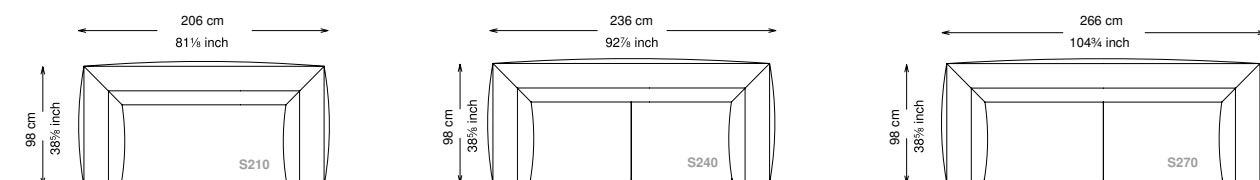

Divano

Sofa