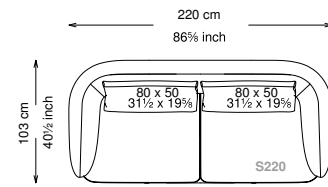

Divano

Sofa