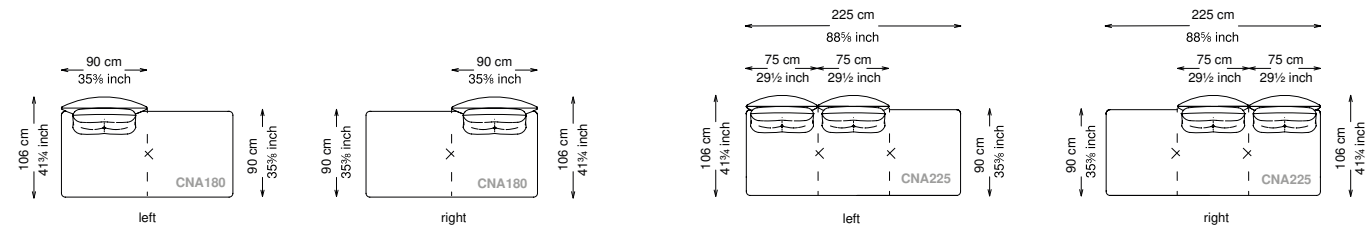

Centrale

Central unit