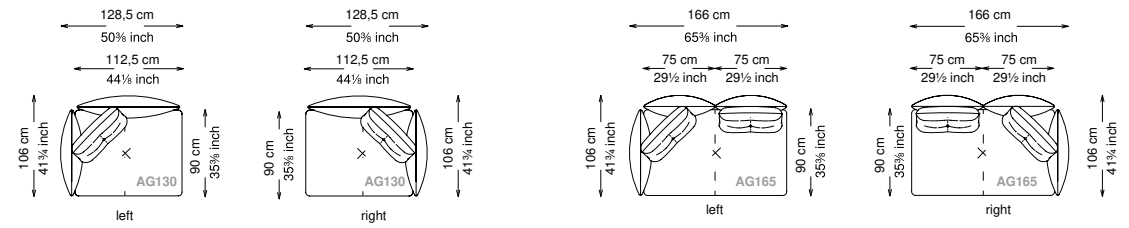

Angolari

Left - Right Corner unit