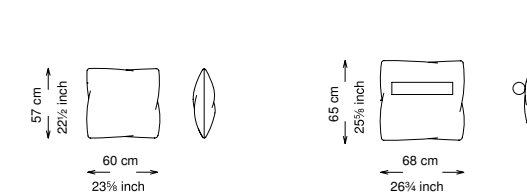

Cuscini opzionali

Optional cushions