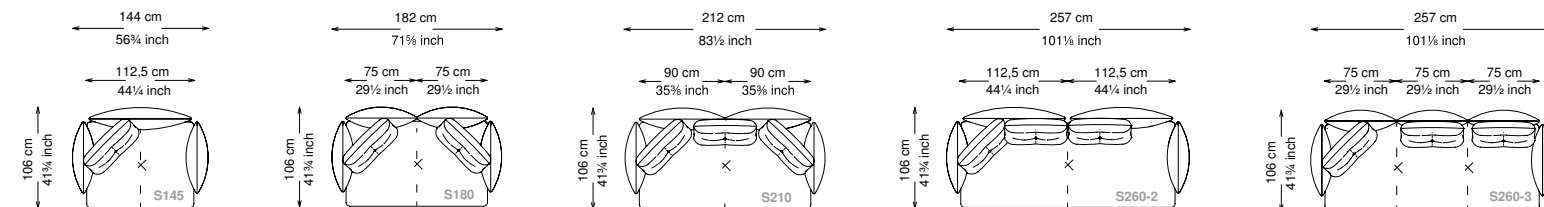

Divano

Sofa