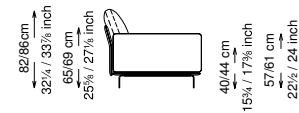

Divano

Sofa