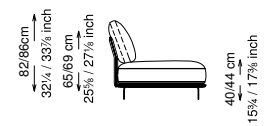

Divano

Sofa