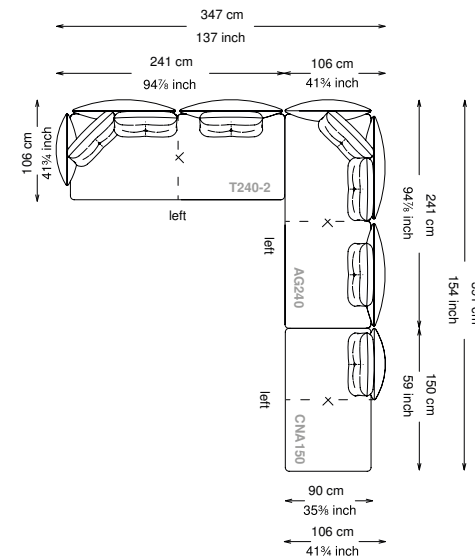

Composition B pag. 48-49