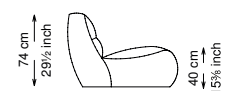

Divano

Sofa