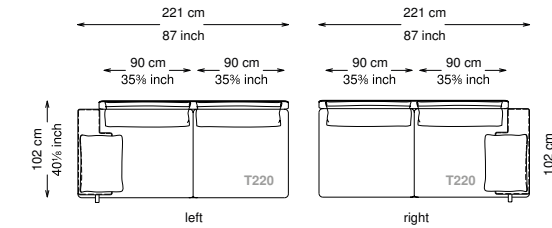

TECHNICAL DATA

Terminale left - right

Left - Right end unit