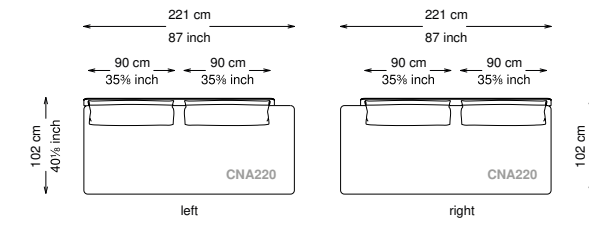

Centrale

Central unit