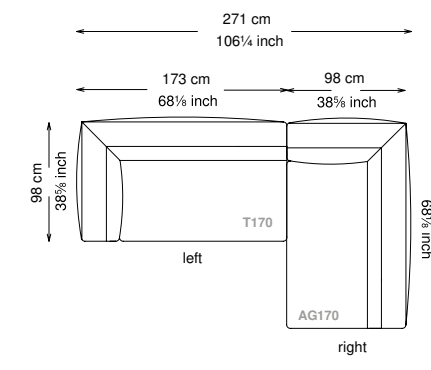

Composition B