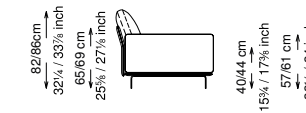

TECHNICAL DATA

Terminale left - right

Left - Right end unit