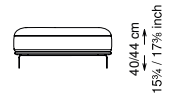

HESTON

Angolari

Left - Right Corner unit

Pouf

Pouf

Esempi divani composti

Examples of modular sofas

Composition A pag. 76-77

Composition B

Composition C

Composition D