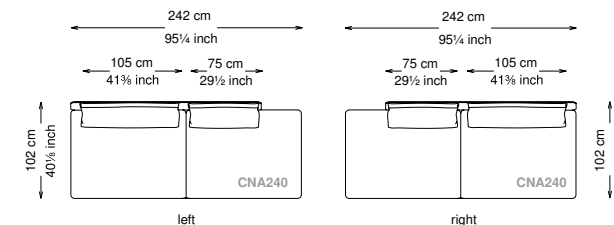

Centrale

Central unit