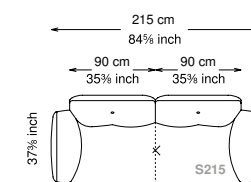

Divano

Sofa