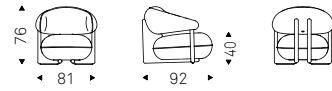

RUBY Lounge

Castello Lagravinese Studio / 2025

Poltrona con struttura in frassino tinto noce Canaletto o frassino tinto rovere bruciato. Rivestimento in tessuto, micro nubuck o pelle come da campionario. Non sfoderabile.

Armchair with base in Canaletto walnut stained ashwood or burned oak stained ashwood. Cover in fabric, micro nubuck or soft leather as per sample card. The cover is not removable.