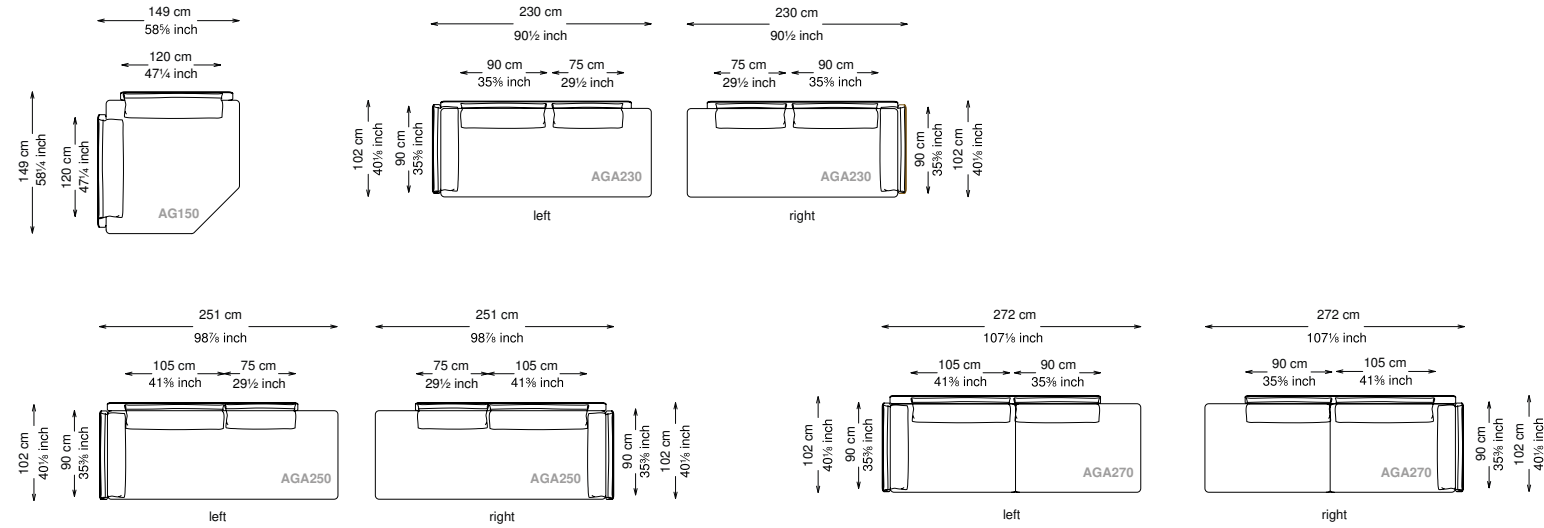

HESTON

Angolari

Left - Right Corner unit