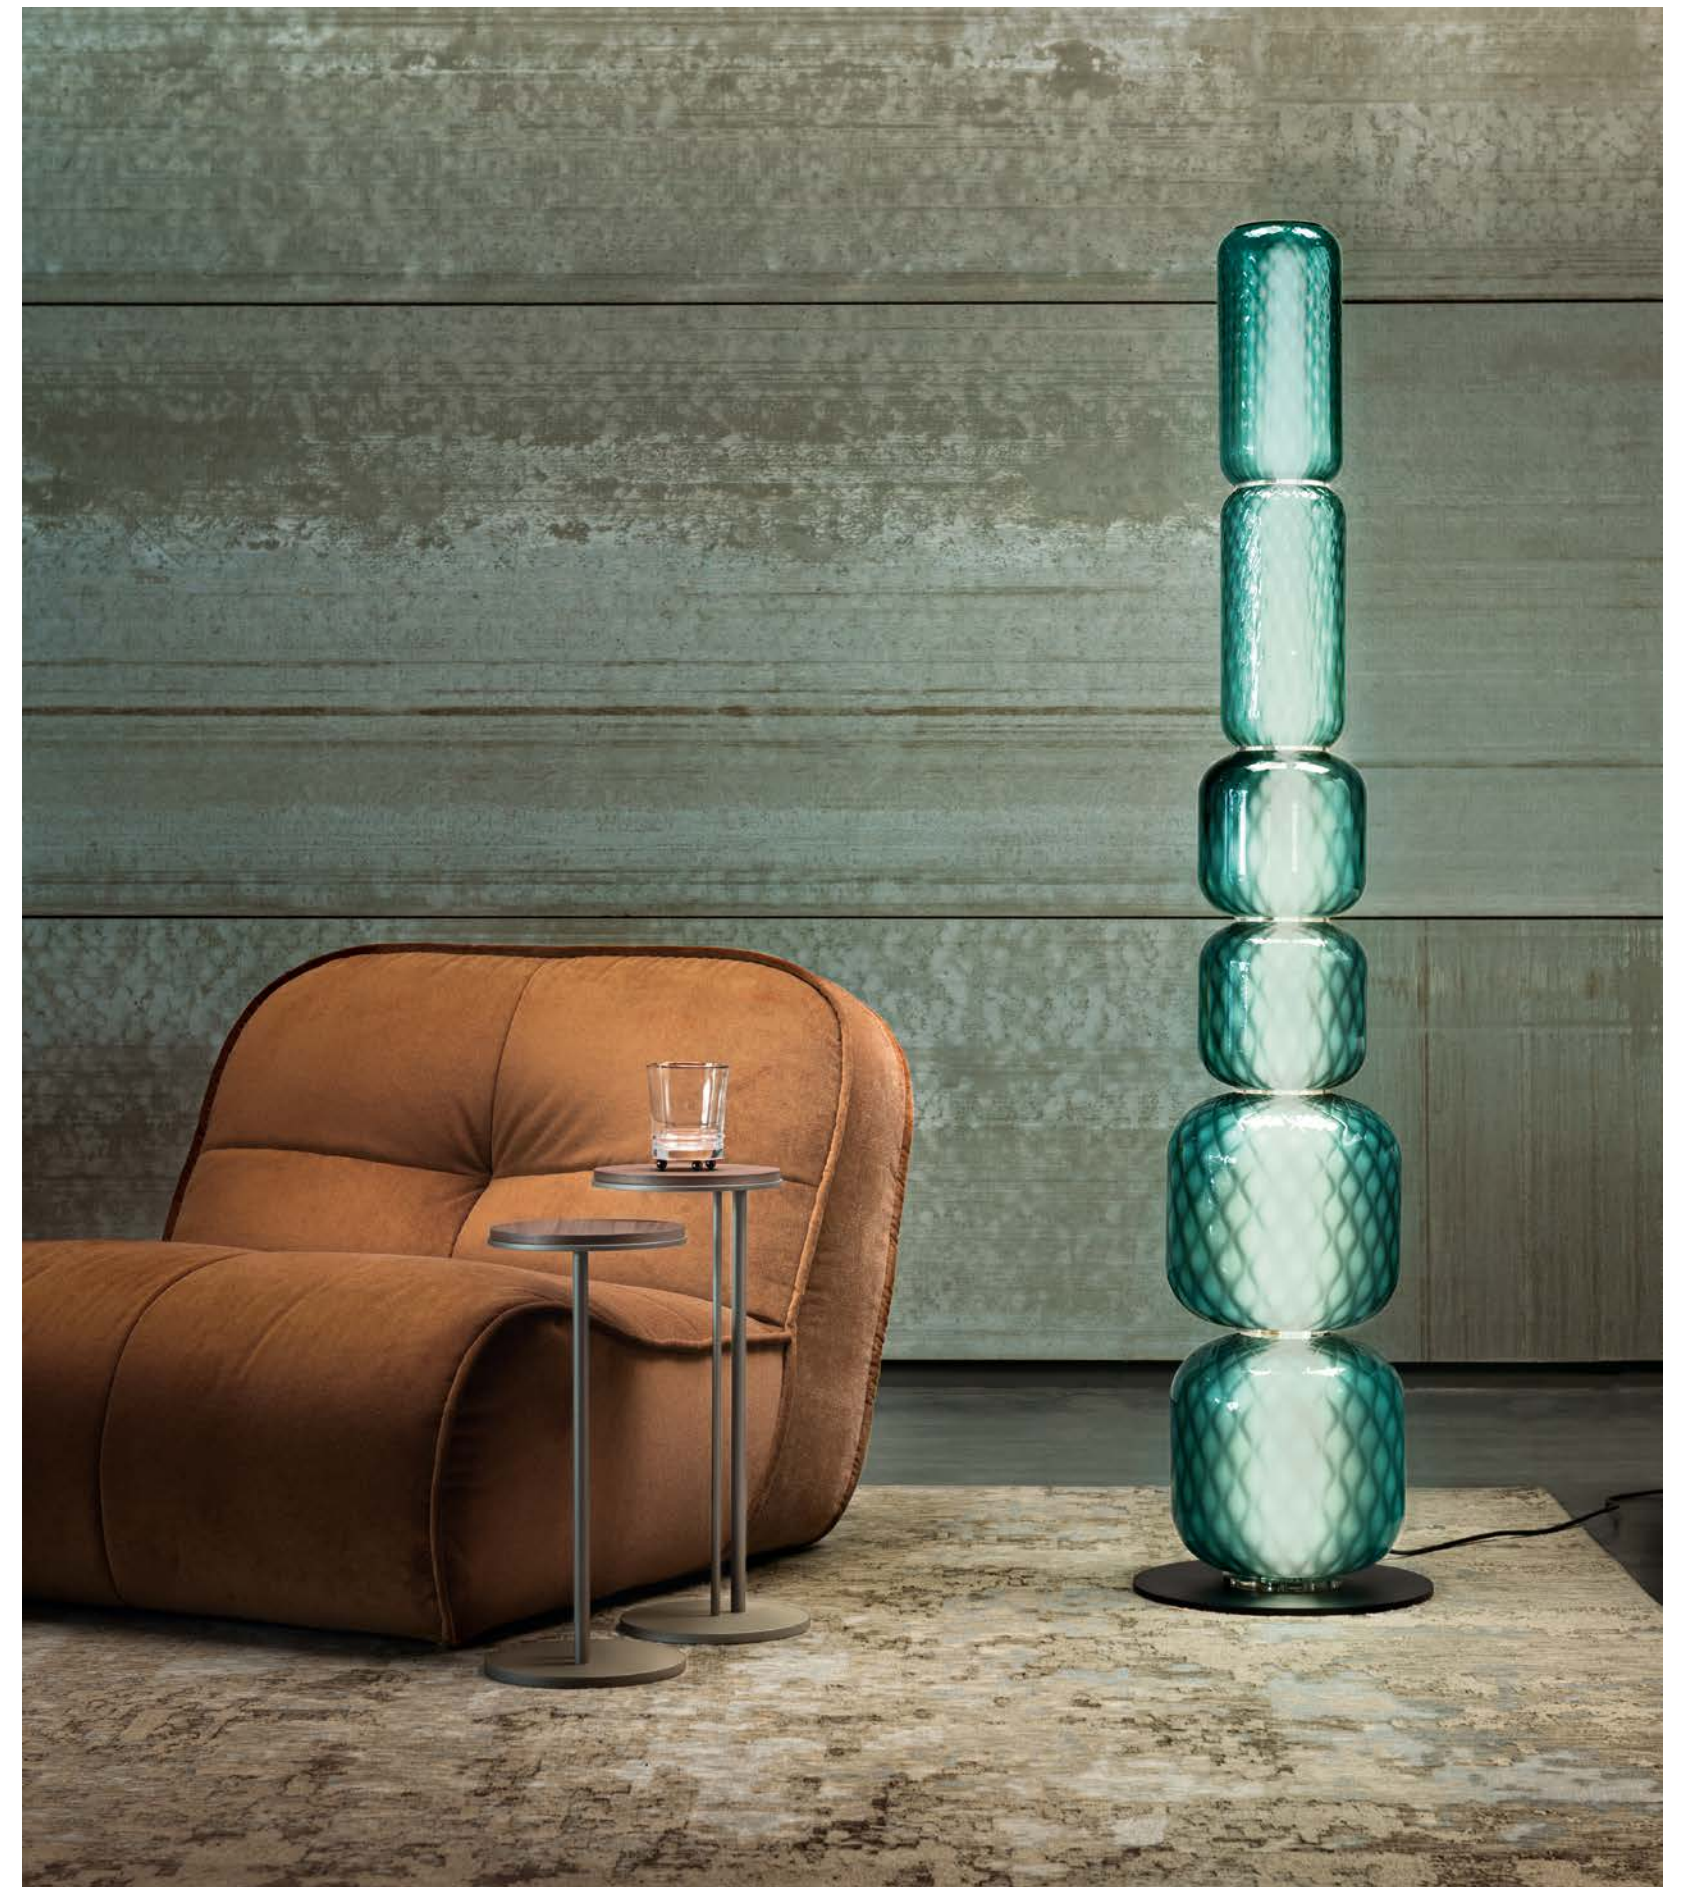

WANTED

STC studio / 2025

Piantana con struttura in acciaio verniciato gofrato nero. Paralumi in vetro artistico Balloton verde Pavone o Ambra.
Illuminazione a led dimmerabile con pedaliera.

Floor lamp with frame in black embossed lacquered steel. Lampshades in artistic decorated Verde Pavone or Ambra Balloton glass.
Dimmable led light with footswitch.