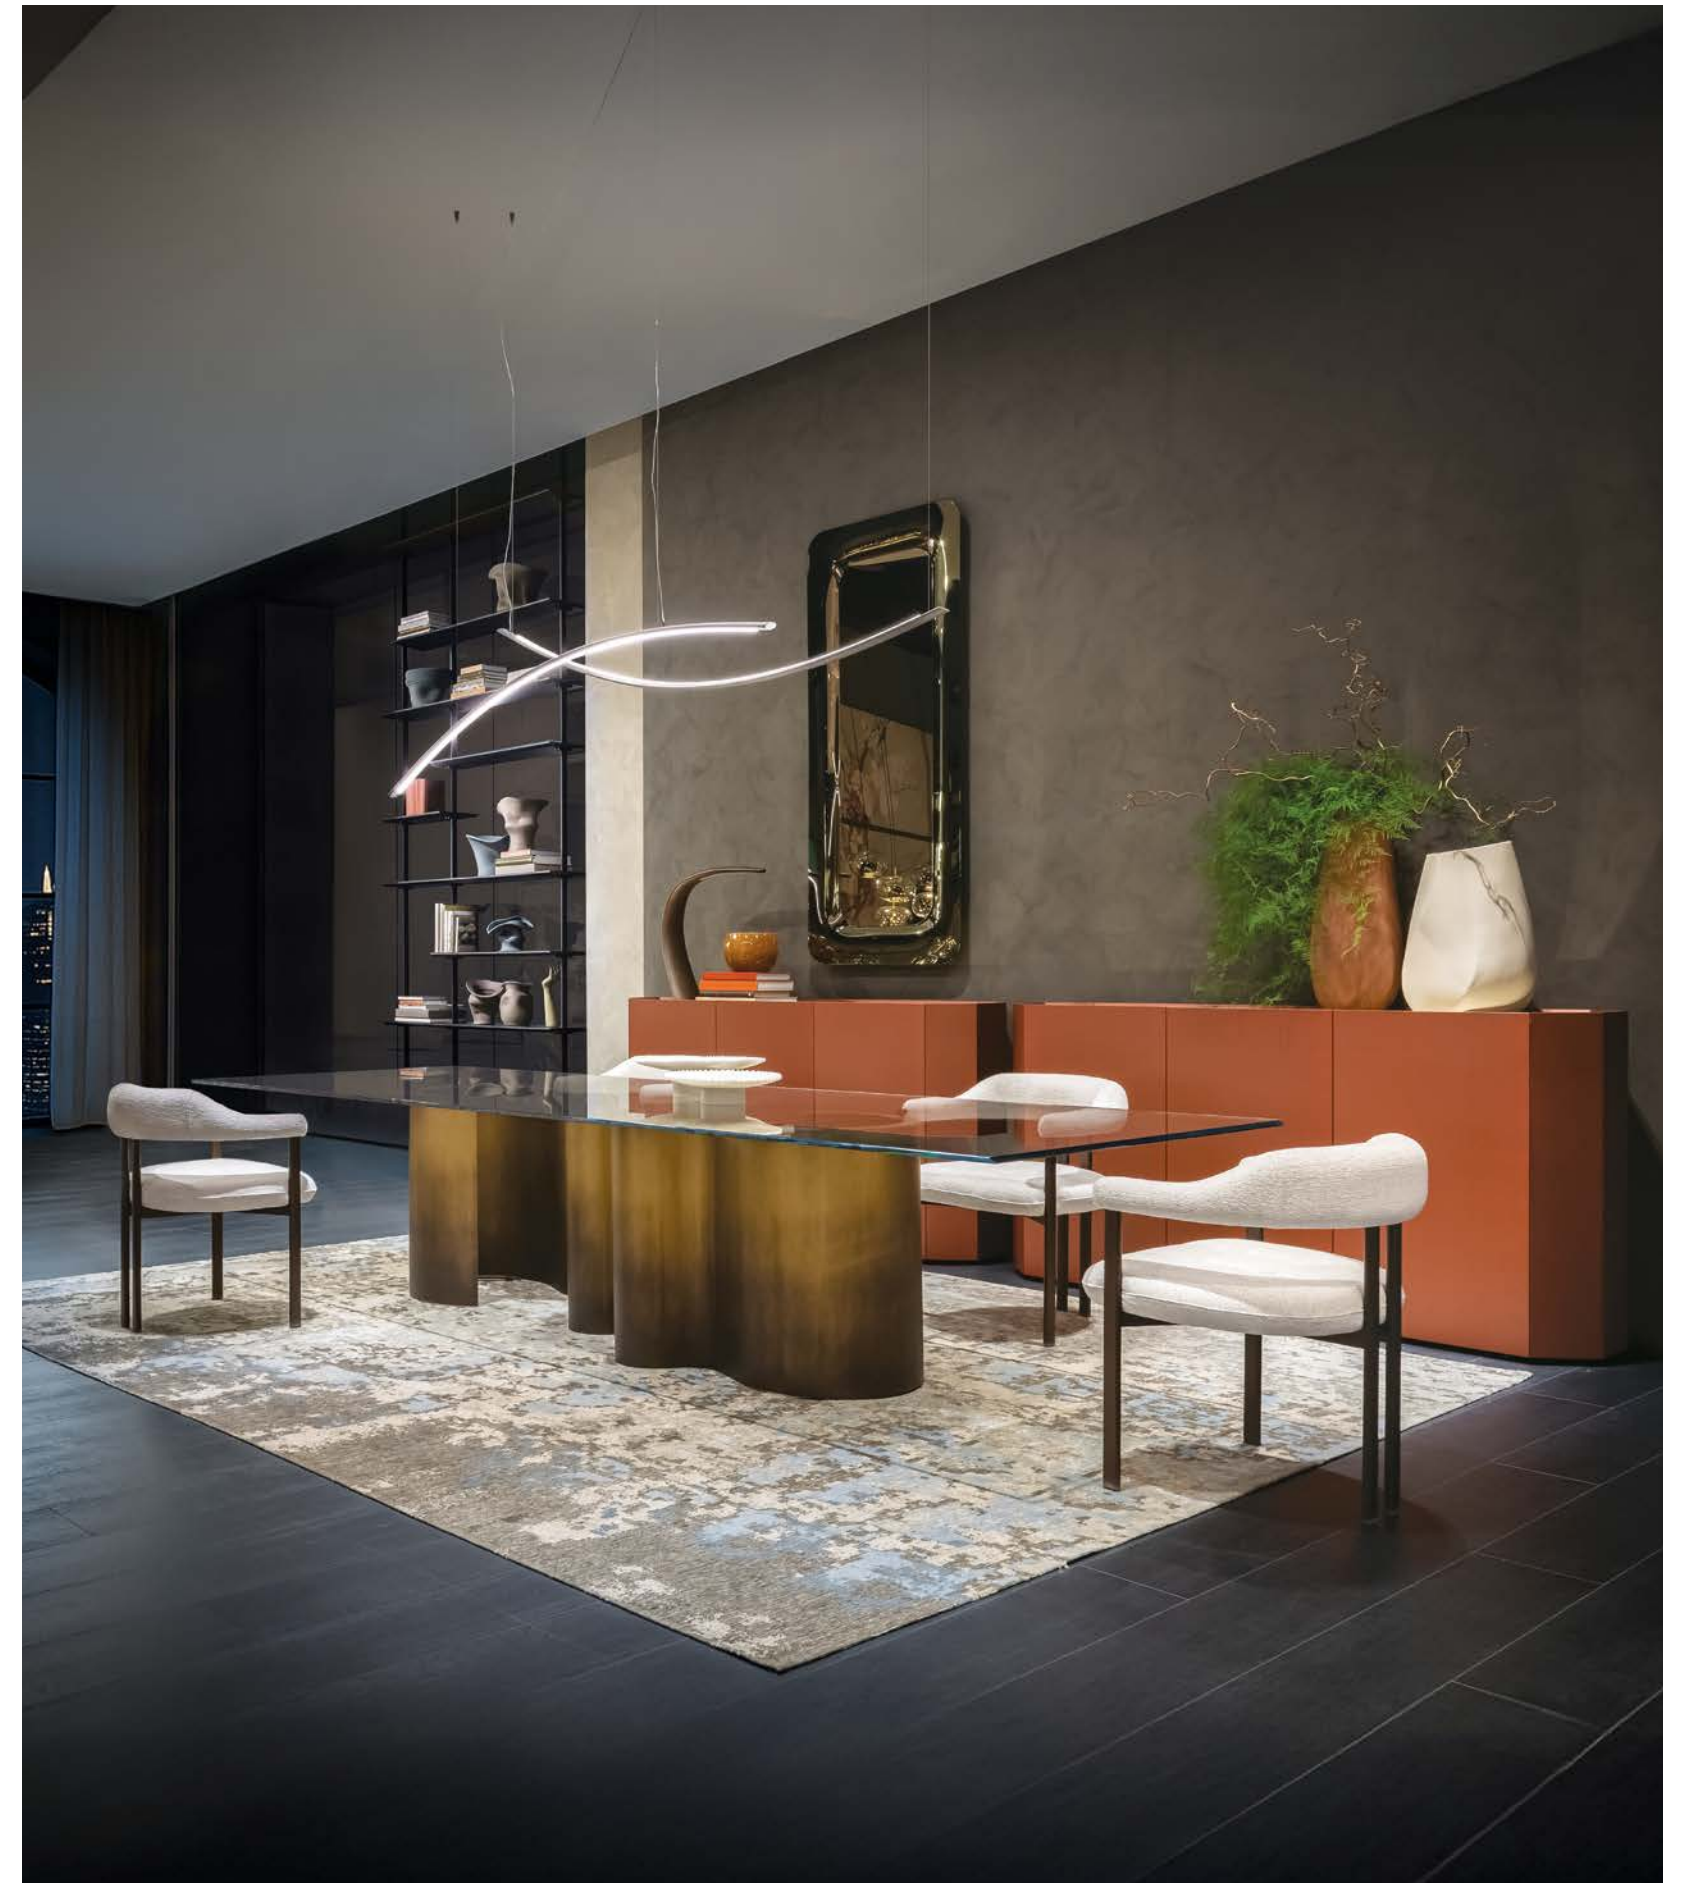

PAPEL 3.5 Glass

Margherita Fanti / 2025

Tavolo con base in acciaio verniciato gofrato titanio, bronzo, Oxybrass o Oxygrey. Piano in cristallo 15mm trasparente extrachiaro con bordi bisellati inversi. Piano in appoggio.

Table with base in titanium or bronze embossed lacquered steel, Oxybrass or Oxygrey lacquered steel. Top in 15mm extra clear glass with reversed bevelled edges. The top is laid on the base.