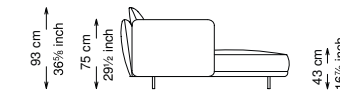

Chaise longue

Chaise longue