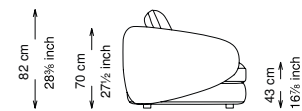

Divano

Sofa