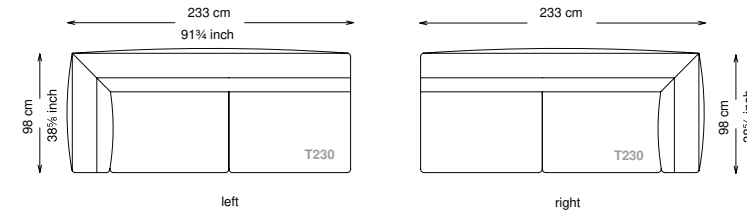

Terminale left - right

Left - Right end unit