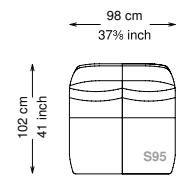

Poltrona

Armchair