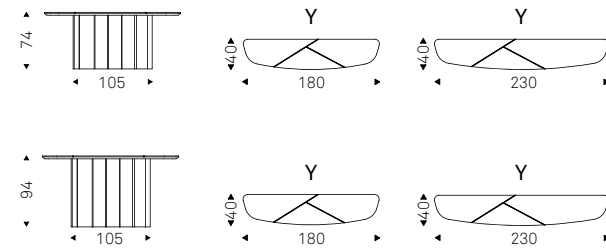

NETTUNO Wood

STC studio / 2025

Consolle con base in acciaio verniciato gofrato titanio o bronzo, Oxybrass o Oxygrey. Top in noce Canaletto con dettagli in rovere bruciato o in rovere bruciato con dettagli in noce Canaletto. Piano in appoggio. Fissaggio a parete necessario.

Console with base in titanium or bronze embossed lacquered steel, Oxybrass or Oxygrey lacquered steel. Top in Canaletto walnut with details in burned oak or burned oak with details in Canaletto walnut. Wall anchorage is necessary.