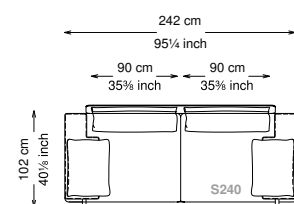

Divano

Sofa