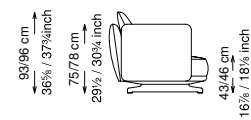

Divano Sofa