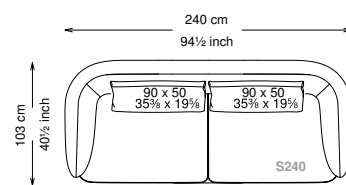

Divano

Sofa