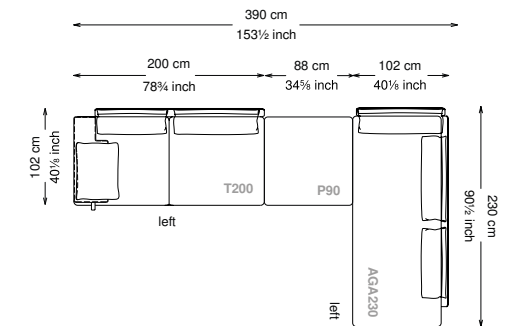

Composition D