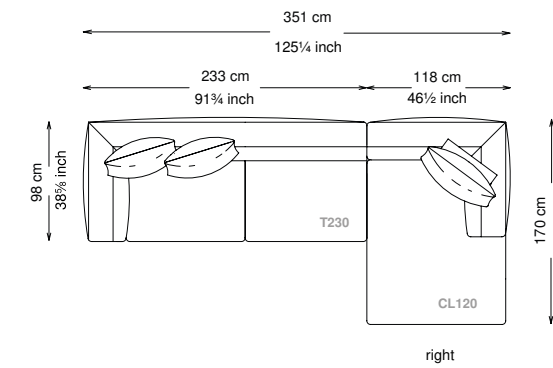

Composition A pag. 122