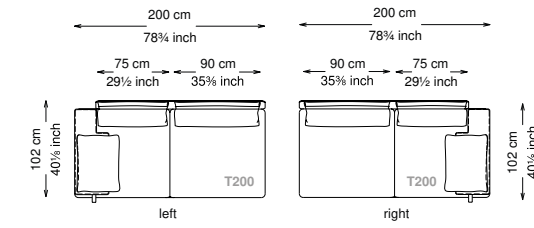

Terminale left - right

Left - Right end unit