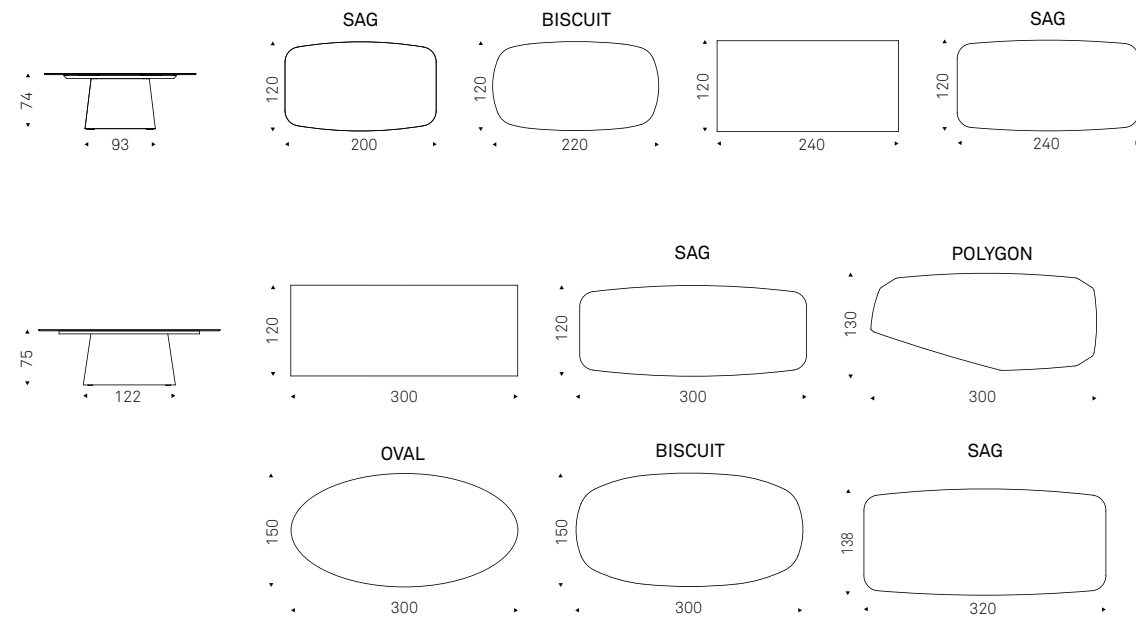

NAPOLEON Keramik

Paolo Cattelan / 2024

Tavolo con piano e base in ceramica Marmi nei colori Portoro opaco, Borghini Calacatta opaco, Colosseo o Invisible opaco. Piano in appoggio. Imperfezioni, variazioni cromatiche e irregolarità di forma della base sono caratteristiche della lavorazione e non sono da considerarsi difetti.

Table with top and base in ceramic Marmi matt Portoro, matt Borghini Calacatta, Colosseo or matt Invisible. The top is laid on the base. Imperfections, colour variations and irregularities on the base are characteristics of the workmanship and are not to be considered defects.