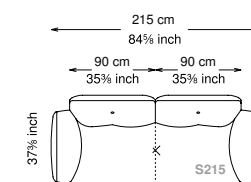

Divano

Sofa