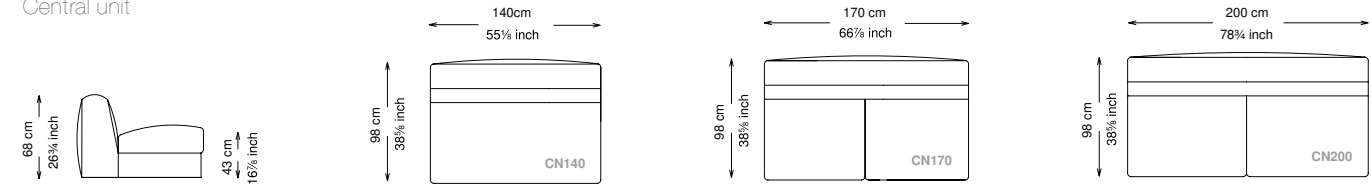

Centrale

Central unit