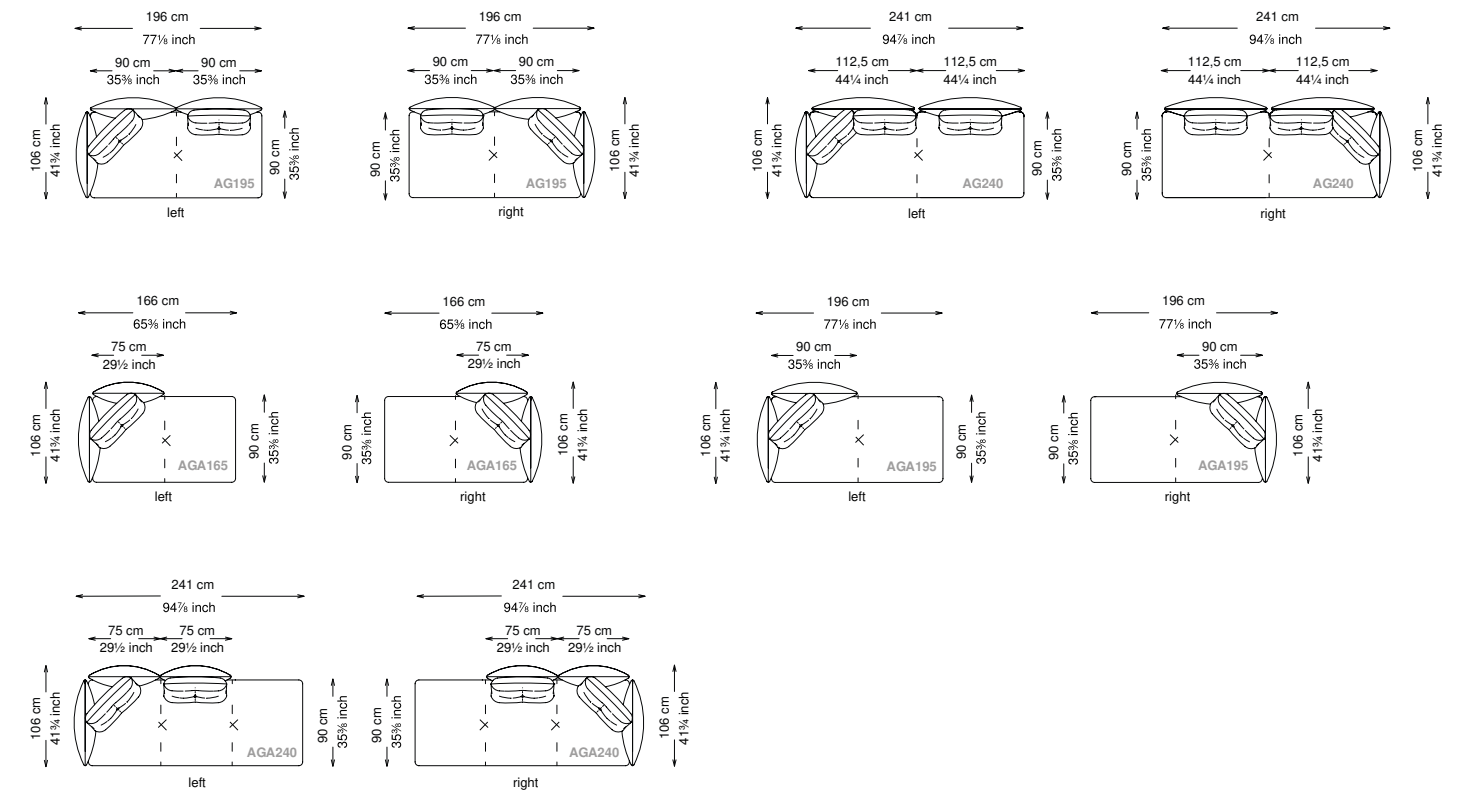

Angolari

Left - Right Corner unit