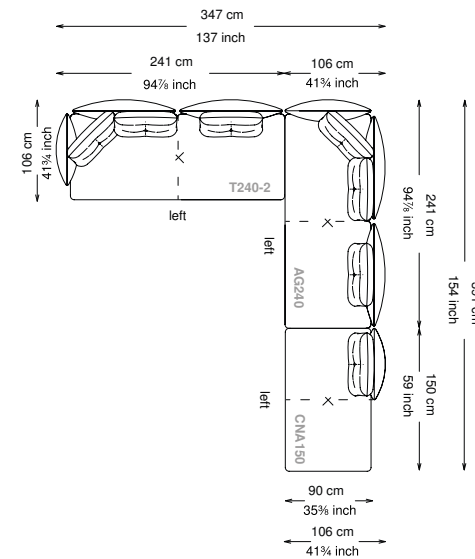

Composition B pag. 92