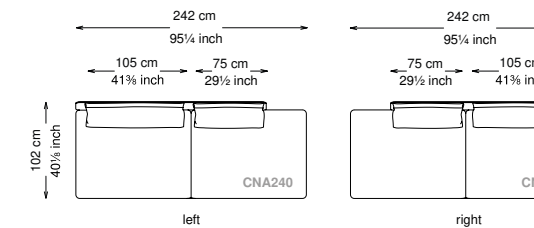

Centrale

Central unit