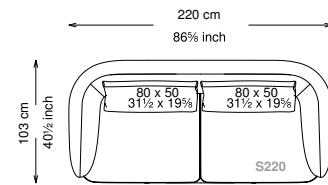

Divano

Sofa