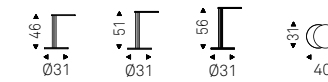

STING XL Wood

Paolo Cattelan / 2025

Tavolino con base in acciaio verniciato goffrato titanio, bronzo, graphite o nero. Top in noce Canaletto o rovere bruciato.

Coffee table with base in titanium, bronze, graphite or black embossed lacquered steel. Top in Canaletto walnut or burned oak.