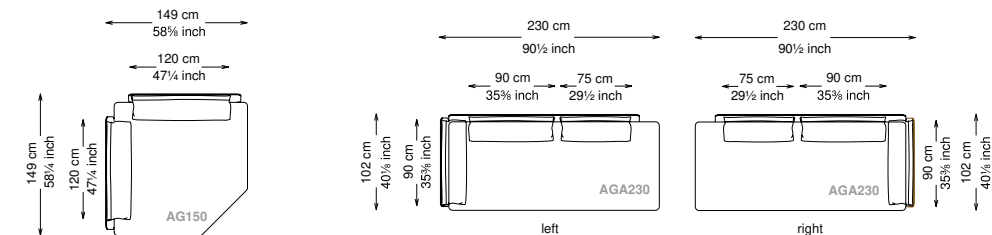

HAYDEN

Informativa tecnica

Technical information

Struttura: Legno multistrato di betulla

Imbottitura struttura: Fodera in fibra pressata 100% poliestere

Imbottitura cuscini schienale: 50% piuma, 50% fibra di poliestere sfioccata siliconata con rivestimento in tessuto antipiroma 100% cotone.

Imbottitura cuscini seduta: Poliuretano a densità variabile (25 + 40) con rivestimento in fibra 100% poliestere.

Piedini: Metallo verniciato

Rivestimento: Versione in tessuto: sfoderabile - Versione in pelle: non sfoderabile

Altezza seduta: 40 cm altezza standard, 44 cm altezza modello H

Morbidezza: Semirigido - (7/10)

Structure: Birch plywood

Structure padding: 100% polyester pressed fiber lining

Backrest cushions: 50% feather, 50% siliconized frayed polyester fiber in 100% cotton feather-proof fabric cover.

Seat cushions: Polyurethane with different densities (25 + 40) covered in 100% polyester fiber.

Feet: Painted metal

Cover: Fabric version: removable cover - Soft leather version: non-removable cover

Seat height: 40 cm standard height, 44 cm model H height

Softness: Semi-firm - (7/10)

Divano

Sofa

TECHNICAL DATA

Centrale

Central unit

Angolari

Left - Right Corner unit