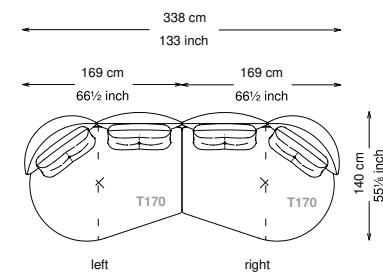

Composition D