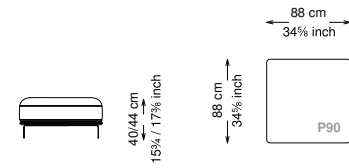

HESTON

Angolari

Left - Right Corner unit

Pouf

Pouf

TECHNICAL DATA

Esempi divani composti

Examples of modular sofas

Composition A pag. 114

Composition B

Composition C

Composition D