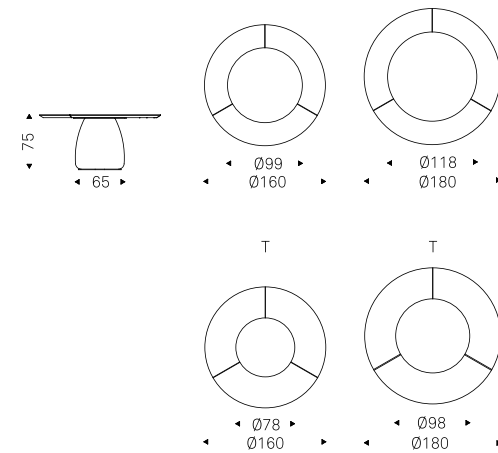

BOTERO Ker-Wood Round

Paolo Cattelan / 2025

Tavolo con base in polimero spatolato in argilla nei colori Cairo, Oslo o Marrakech. Piastra di base in metallo verniciato goffrato nero. Piano in legno noce Canaletto o rovere bruciato e inserto in ceramica Marmi nei colori Alabastro, Golden Calacatta opaco, Golden Calacatta lucido, Portoro opaco, Portoro lucido, Sahara Noir lucido, Makalu, Breccia, Borghini Calacatta opaco, Colosseo, Andromeda, Invisible opaco o Luxor. Dettagli in cromo nero. Versione "T" con inserto in ceramica girevole.

Table with base in polymer clay-spatulated in colours Cairo, Oslo or Marrakech. Base plate in black embossed lacquered steel. Top in Canaletto walnut or burned oak with insert in ceramic Marmi Alabastro, matt Golden Calacatta, glossy Golden Calacatta, matt Portoro, glossy Portoro, glossy Sahara Noir, Makalu, Breccia, matt Borghini Calacatta, Colosseo, Andromeda, matt Invisible or Luxor. Black chrome details. "T" version with swiveling ceramic insert.