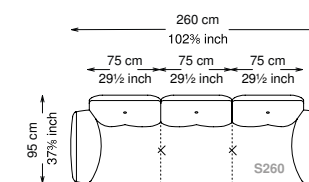

Divano

Sofa