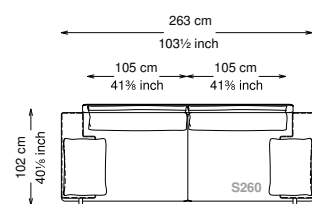

Divano

Sofa