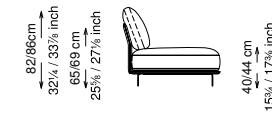

TECHNICAL DATA

Centrale

Central unit