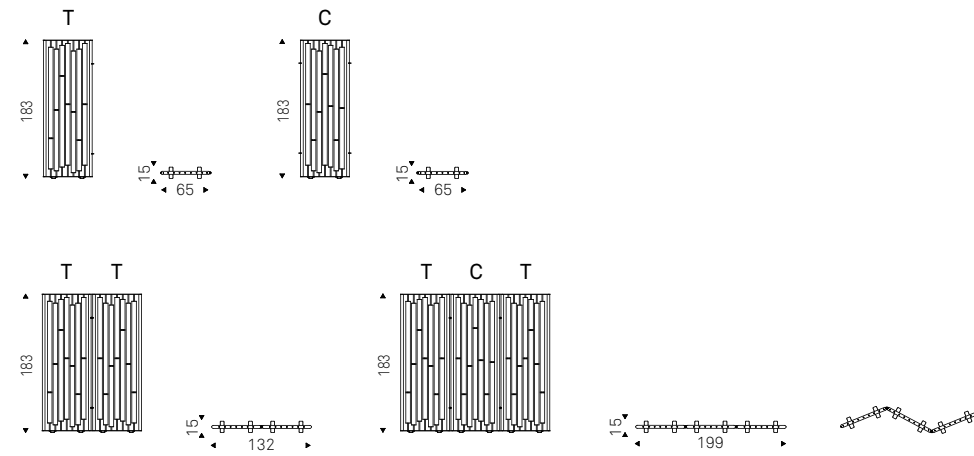

PRIVÉ

Tosca Design / 2025

Separé modulare con elementi girevoli in frassino tinto noce Canaletto o frassino tinto rovere bruciato e con struttura in metallo verniciato gofrato titanio o bronzo.

Modular screen with swiveling parts in Canaletto walnut stained ashwood or burned oak stained ashwood and structure in titanium or bronze embossed lacquered steel.