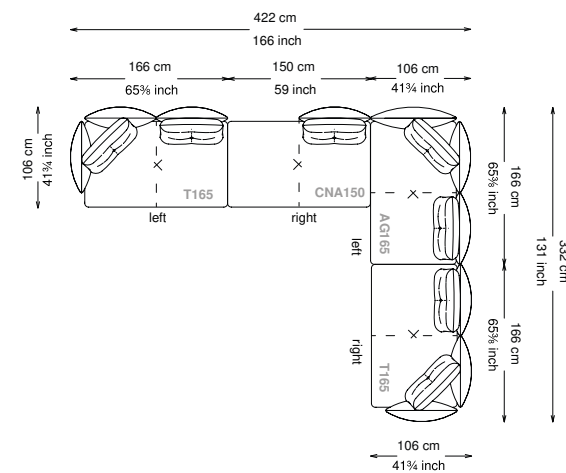

Composition C