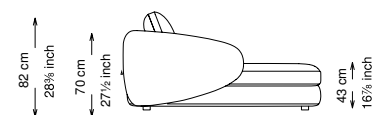

Chaise longue

Chaise longue