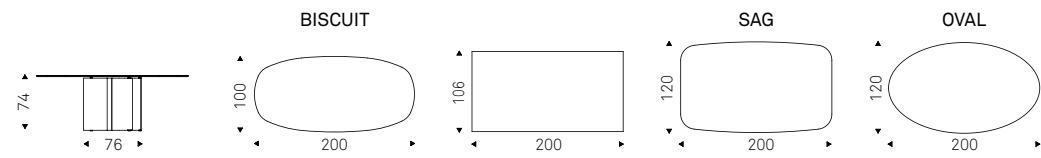

PAPELITO Keramik

Margherita Fanti / 2025

Tavolo con base in acciaio verniciato gofrato titanio, bronzo, Oxybrass o Oxygrey. Piano in ceramica Marmi nei colori Alabastro, Golden Calacatta opaco, Golden Calacatta lucido, Portoro opaco, Portoro lucido, Sahara Noir lucido, Makalu, Breccia, Corcovado, Kaindy, Borghini Calacatta opaco, Borghini Calacatta lucido, Colosseo, Andromeda, Invisible opaco o Luxor. Piano in appoggio.

Table with embossed lacquered titanium, bronze, Oxybrass or Oxygrey lacquered steel base. Top in ceramic Marmi Alabastro, matt Golden Calacatta, glossy Golden Calacatta, matt Portoro, glossy Portoro, glossy Sahara Noir, Makalu, Breccia, Corcovado, Kaindy, matt Borghini Calacatta, glossy Borghini Calacatta, Colosseo, Andromeda, matt Invisible or Luxor. The top is laid on the base.