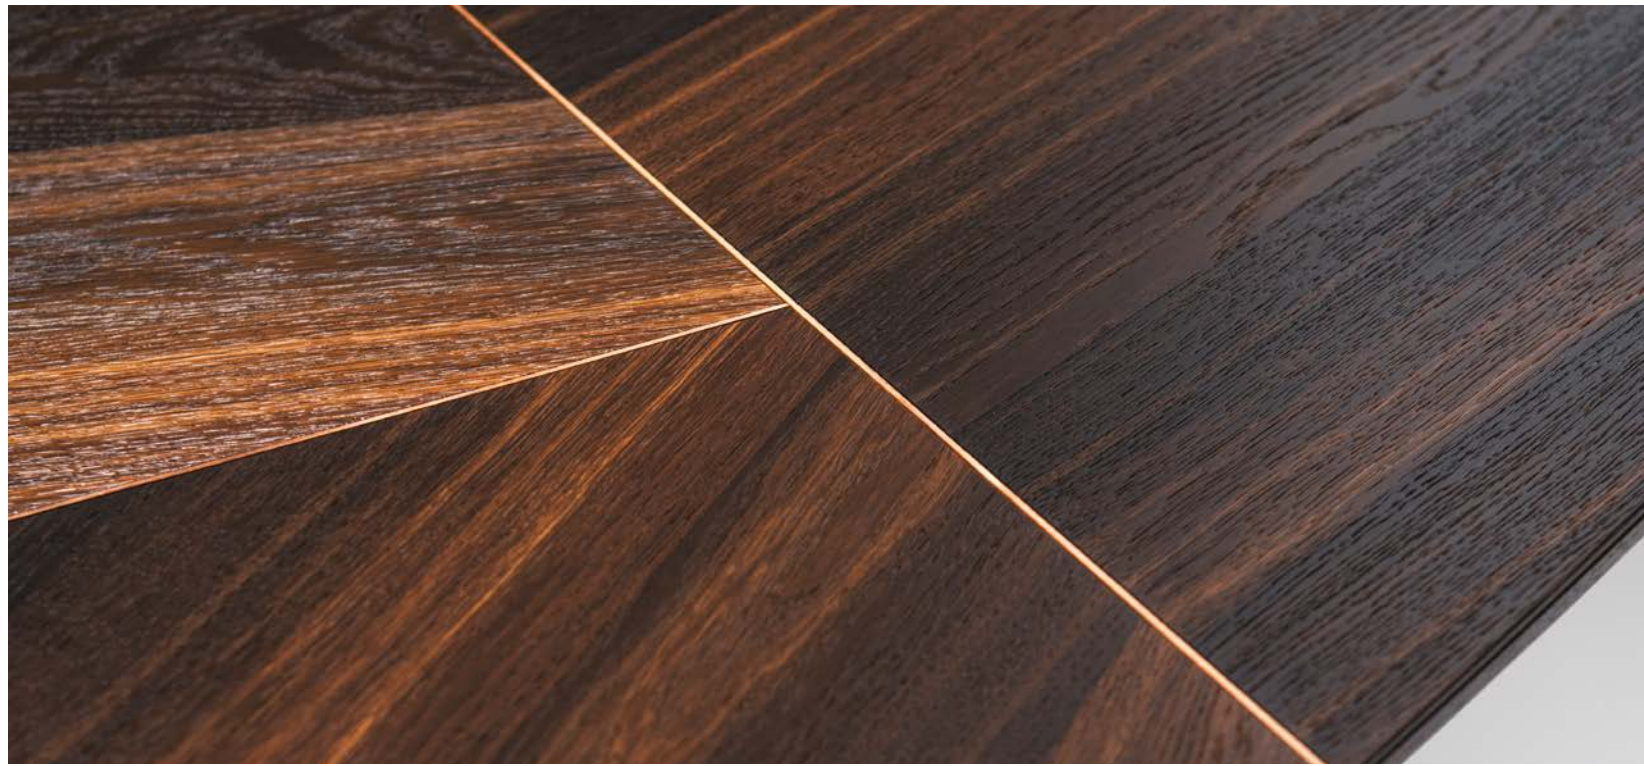

Pouf

FINISHES

GLASS

MIST Glass

Trasparente Extrachiaro Bisellato / Bevelled Extra Clear Glass

WOOD

U Shape

Y Shape