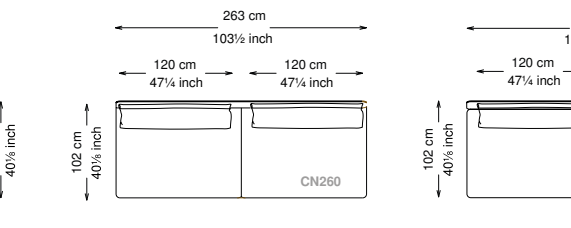

Centrale

Central unit