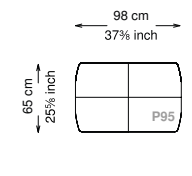

SPENCER

Informativa tecnica

Technical information

Struttura: Legno multistrato di betulla

Piano di molleggio: Cinghie elastiche

Imbottitura struttura: Poliuretano a densità variabile (40 + 21) e ovatta siliconata di poliestere con rivestimento in fibra di poliestere.

Piedini: ABS

Rivestimento: Versione in tessuto: sfoderabile - Versione in pelle: non sfoderabile

Morbidezza: Morbido - (3/10)

Structure: Birch plywood

Seat platform: Elastic belts

Structure padding: Polyurethane with different densities (40 + 21) and siliconized polyester wadding covered in polyester fiber.

Feet: ABS

Cover: Fabric version: removable cover - Soft leather version: non-removable cover

Softness: Soft - (3/10)

Divano

Sofa

Poltrona

Armchair

Pouf

Pouf

FINISHES