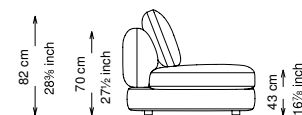

Centrale

Central unit