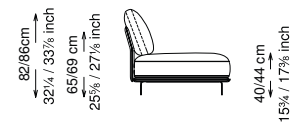

Divano

Sofa