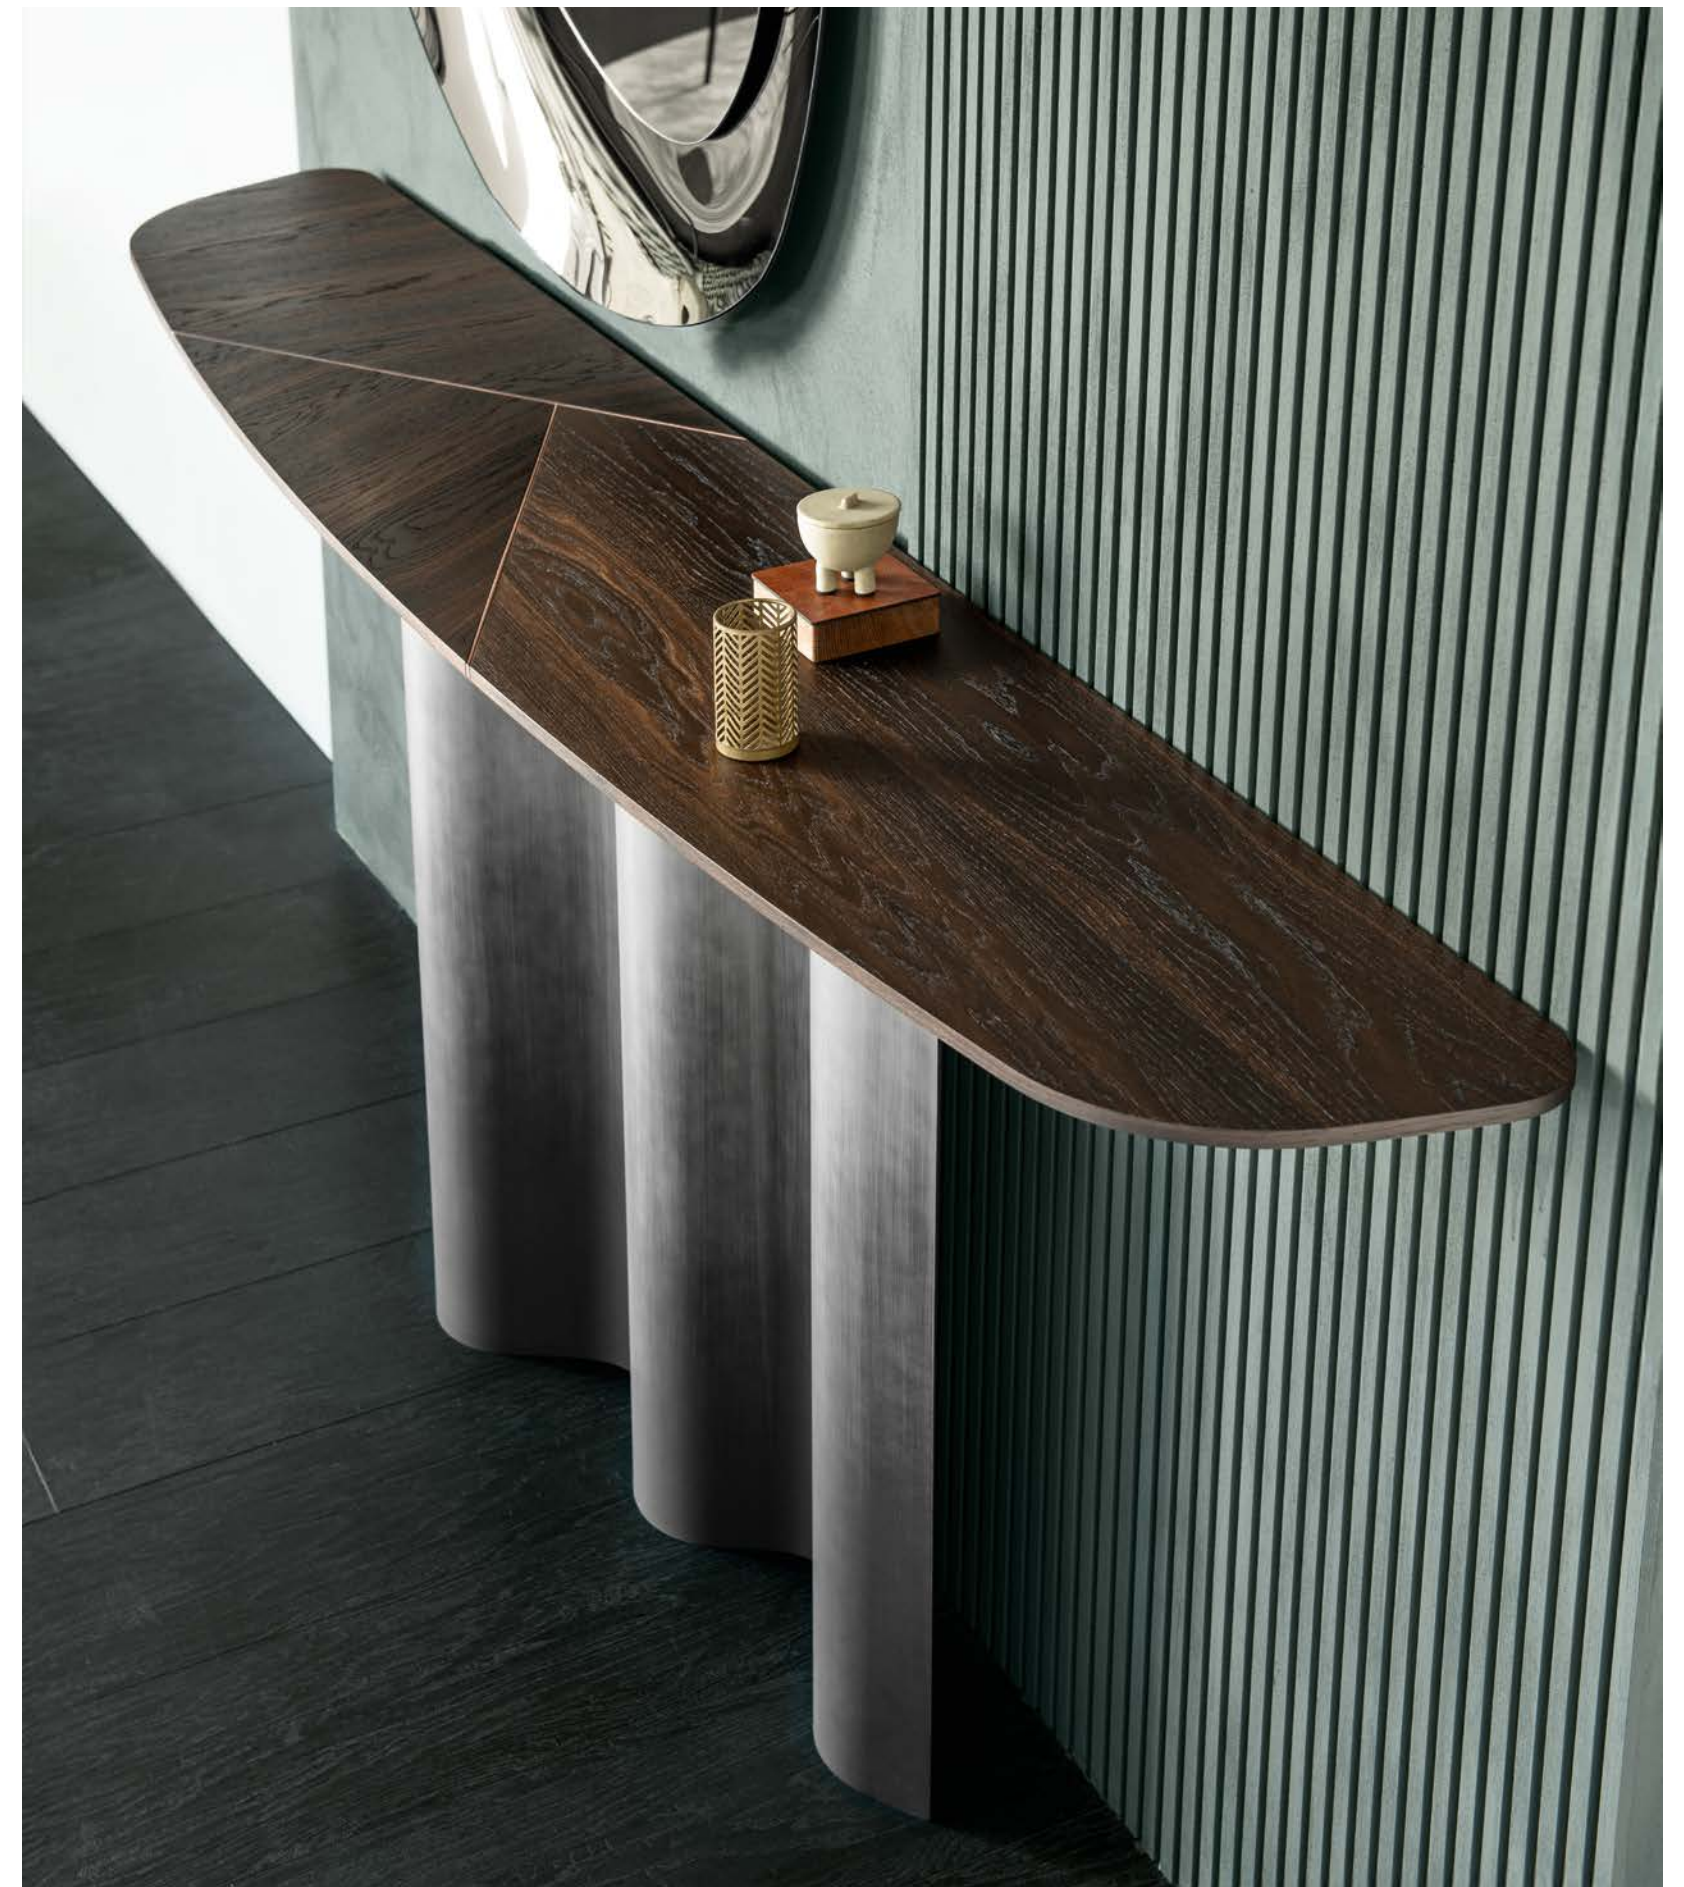

NETTUNO Wood

STC studio / 2025

Consolle con base in acciaio verniciato gofrato titanio o bronzo, Oxybrass o Oxygrey. Top in noce Canaletto con dettagli in rovere bruciato o in rovere bruciato con dettagli in noce Canaletto. Piano in appoggio. Fissaggio a parete necessario.

Console with base in titanium or bronze embossed lacquered steel, Oxybrass or Oxygrey lacquered steel. Top in Canaletto walnut with details in burned oak or burned oak with details in Canaletto walnut. Wall anchorage is necessary.