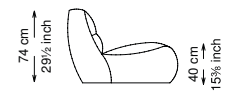

Divano

Sofa