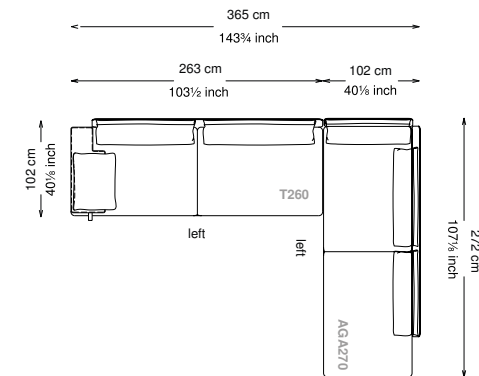

Composition C