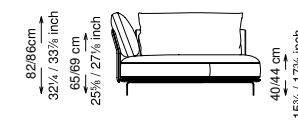

Angolari

Left - Right Corner unit