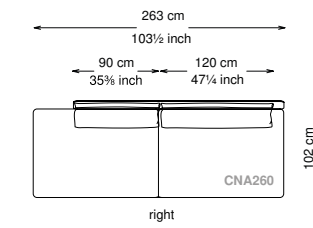

Centrale

Central unit