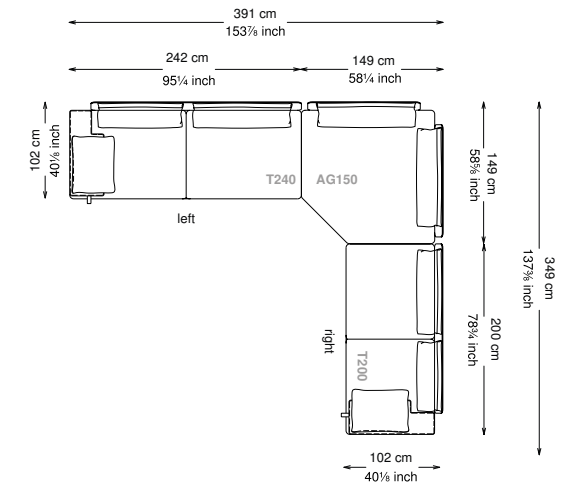

Composition B