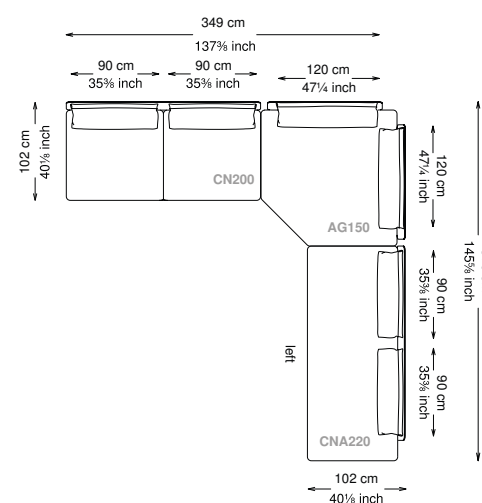

Composition C

Informativa tecnica

Technical information

Struttura: Legno multistrato di betulla

Piano di molleggio: Cinghie elastiche

Imbottitura struttura: Poliuretano a densità variabile (25 + 25 + 40) con rivestimento in fibra di poliestere.

Imbottituracuscini seduta: Poliuretano a densità variabile (30 + 25) con rivestimento in fibra di poliestere.

Imbottitura cuscino optional: 50% piuma, 50% fibra di poliestere sfioccata siliconata con rivestimento in tessuto antipiuma 100% cotone.

Imbottitura cuscino con rullo optional: 100% piuma con rivestimento in tessuto antipiuma 100% cotone, rullo in poliuretano rivestito in fibra di poliestere

Piedini: ABS

Rivestimento: Versione in tessuto: sfoderabile - Versione in pelle: non sfoderabile

Morbidezza: Morbido - (2/10)

Structure: Birch plywood

Seat platform: Elastic belts

Structure padding: Polyurethane with different densities (25 + 25 + 40) covered in polyester fiber.

Seat cushions: Polyurethane with different densities (30 + 25) covered in polyester fiber.

Optional cushion: 50% feather, 50% siliconized frayed polyester fiber in 100% cotton feather-proof fabric cover.

Optional cushion with roller: 100% feather wrapped in 100% cotton feather-proof fabric cover. Polyurethane roll wrapped in polyester fiber

Feet: ABS

Cover: Fabric version: removable cover - Soft leather version: non-removable cover

Softness: Soft - (2/10)