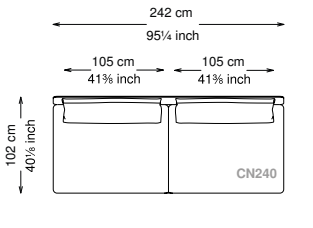

Centrale

Central unit