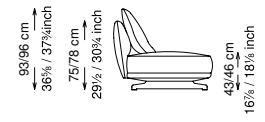

Centrale

Central unit