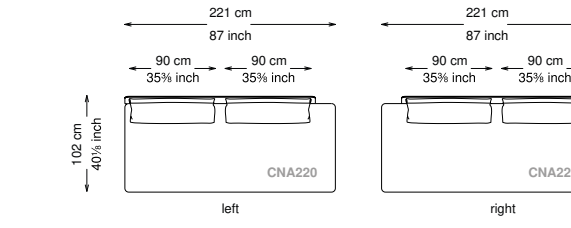

Centrale

Central unit