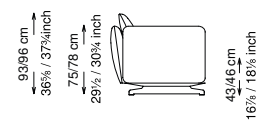

Angolari

Left - Right Corner unit