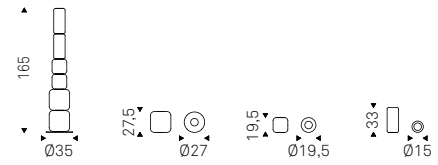

WANTED

STC studio / 2025

Piantana con struttura in acciaio verniciato gofrato nero. Paralumi in vetro artistico Balloton verde Pavone o Ambra.
Illuminazione a led dimmerabile con pedaliera.

Floor lamp with frame in black embossed lacquered steel. Lampshades in artistic decorated Verde Pavone or Ambra Balloton glass.
Dimmable led light with footswitch.