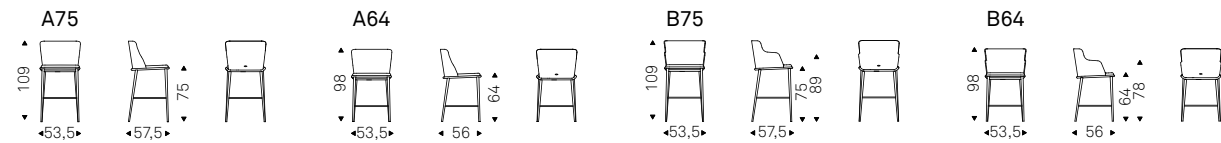

MAGDA ML Stool

Studio Kronos / 2025

Sgabello con o senza braccioli con struttura in acciaio verniciato goffrato titanio, bronzo, graphite, pearl o nero. Rivestimento in tessuto, micro nubuck, ecopelle o pelle come da campionario. Non sfoderabile.

Stool with or without arms with frame in titanium, bronze, graphite, pearl or black embossed lacquered steel. Cover in fabric, micro nubuck, soft leather or synthetic leather as per sample card. The cover is not removable.