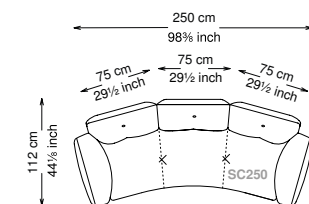

Divano

Sofa