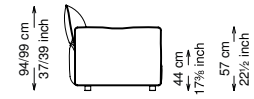

Feet: ABS

Cover: Removable cover

Softness: Semi-soft - (5/10)

Divano

Sofa

SINATRA

Terminale left - right

Left - Right end unit