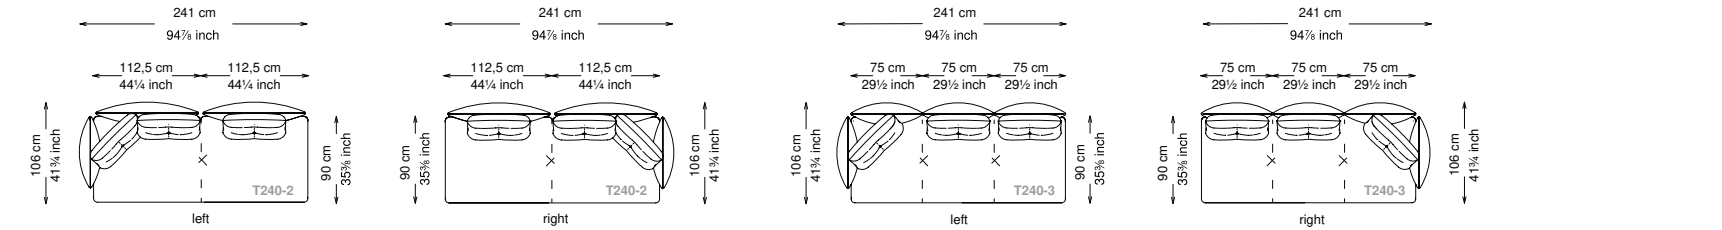

Terminale left - right Left - Right end unit