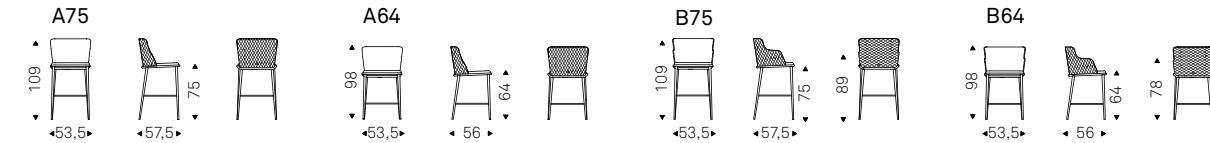

MAGDA ML Couture Stool

Studio Kronos / 2025

Sgabello con o senza braccioli con struttura in acciaio verniciato goffrato titanio, bronzo, graphite, pearl o nero. Rivestimento in ecopelle, micro nubuck o pelle come da campionario. Retro schienale trapuntato. Non sfoderabile.

Stool with or without arms with frame in titanium, bronze, graphite, pearl or black embossed lacquered steel. Cover in micro nubuck, soft leather or synthetic leather as per sample card. Quilted seatback cover. The cover is not removable.