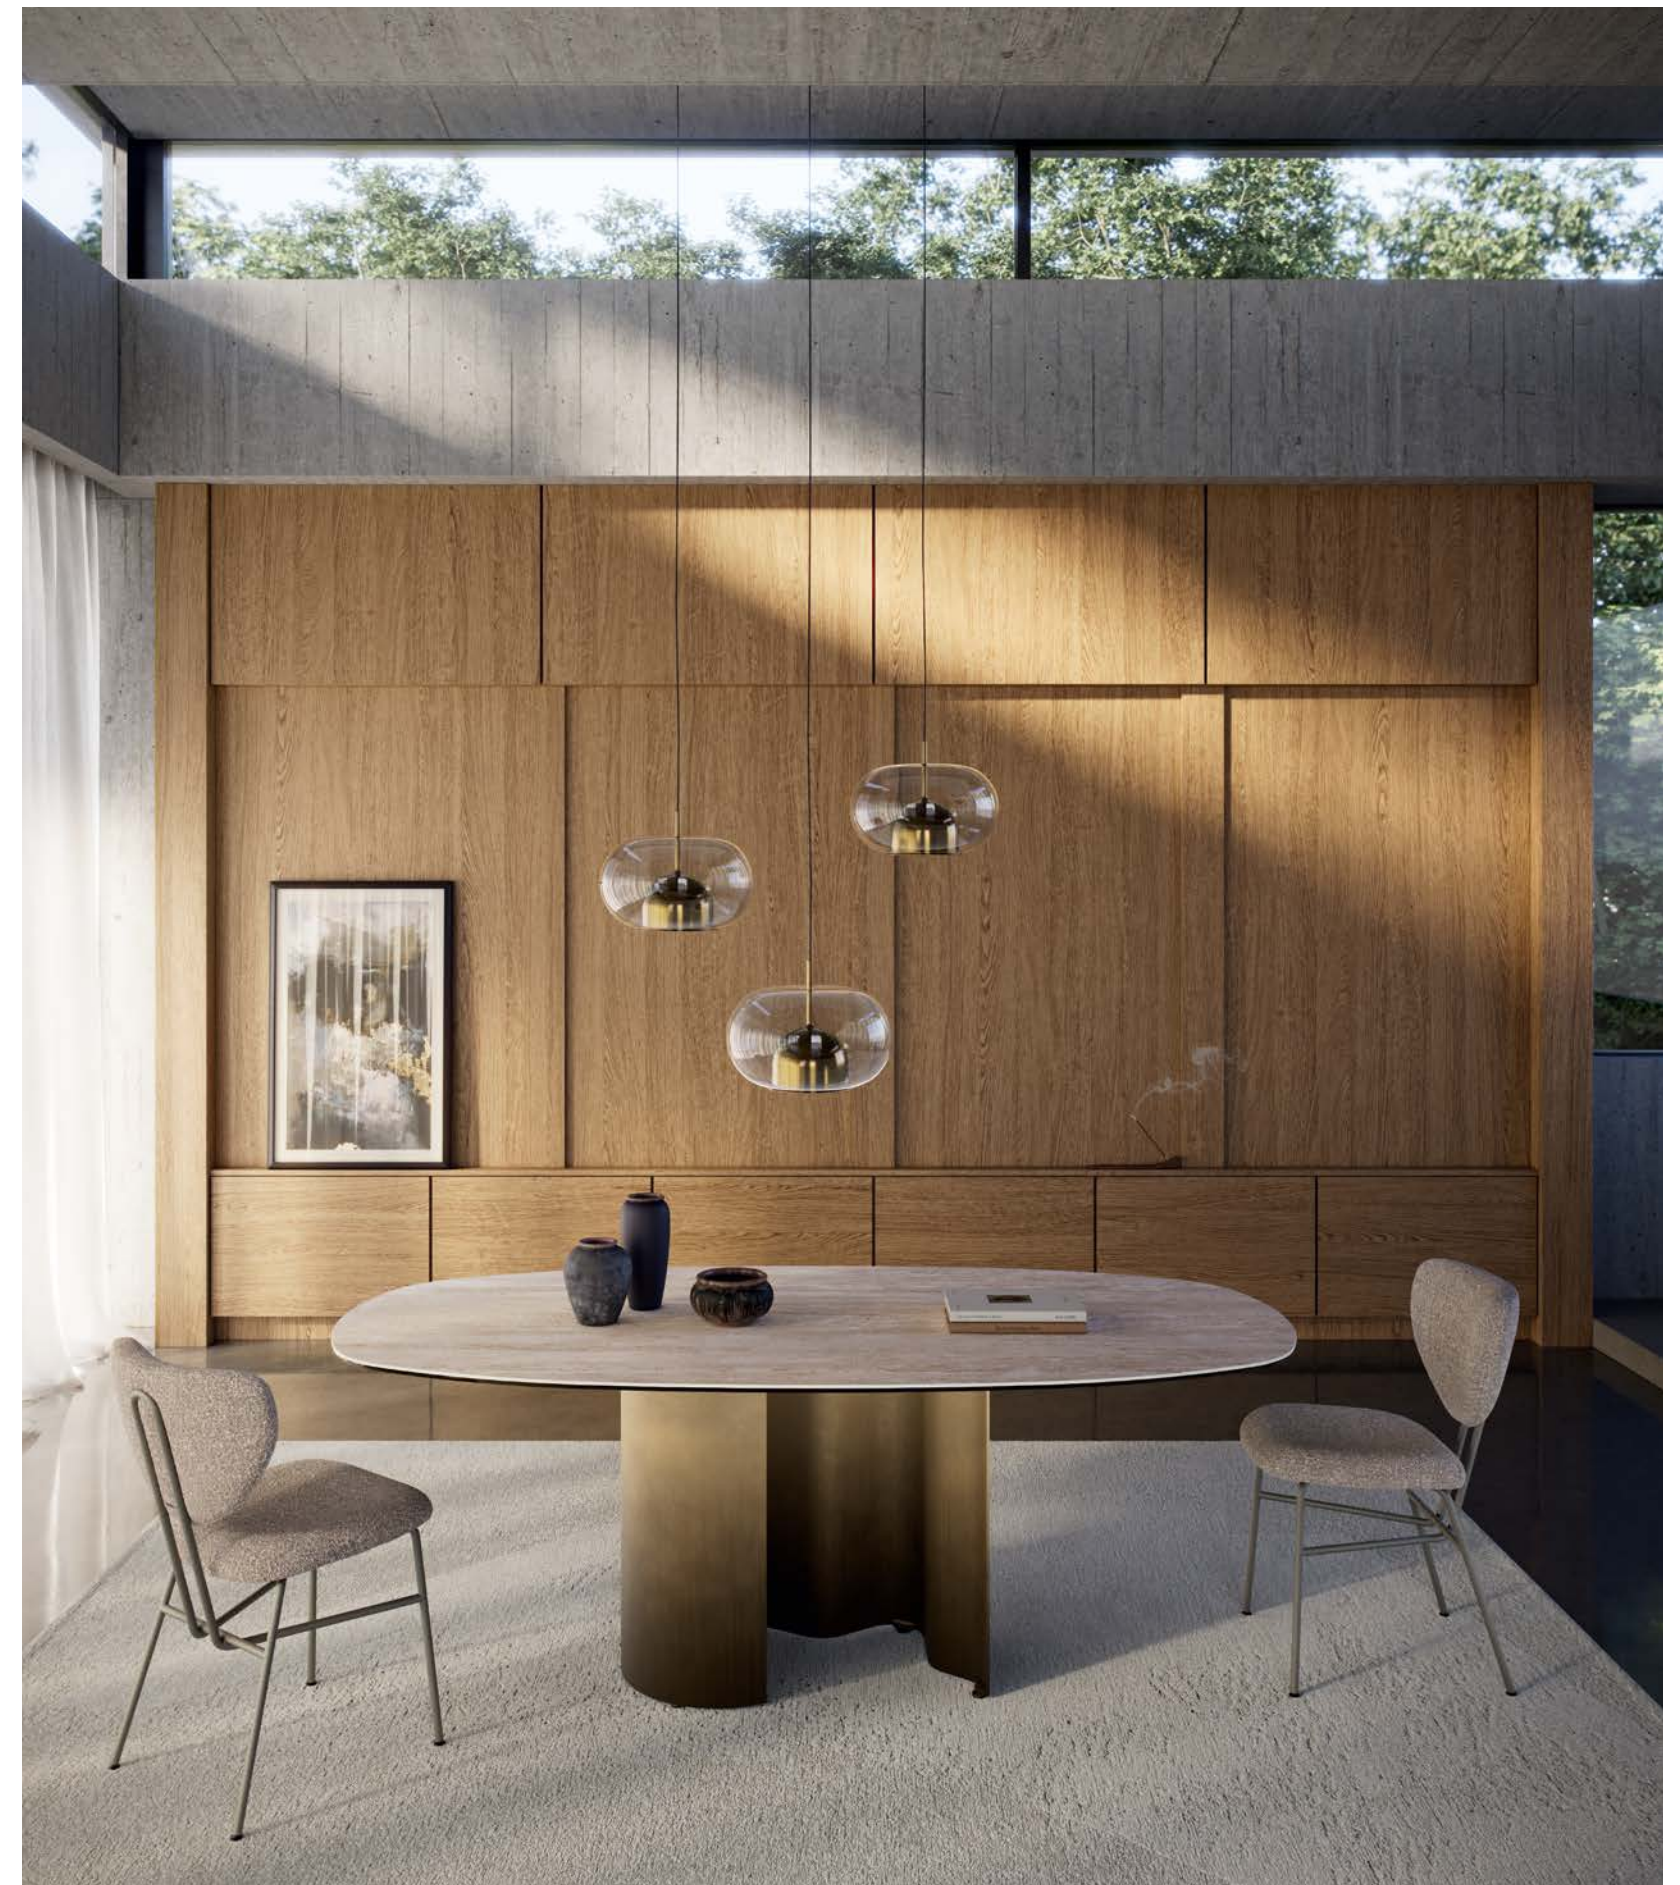

PAPELITO Keramik

Margherita Fanti / 2025

Tavolo con base in acciaio verniciato gofrato titanio, bronzo, Oxybrass o Oxygrey. Piano in ceramica Marmi nei colori Alabastro, Golden Calacatta opaco, Golden Calacatta lucido, Portoro opaco, Portoro lucido, Sahara Noir lucido, Makalu, Breccia, Corcovado, Kaindy, Borghini Calacatta opaco, Borghini Calacatta lucido, Colosseo, Andromeda, Invisible opaco o Luxor. Piano in appoggio.

Table with embossed lacquered titanium, bronze, Oxybrass or Oxygrey lacquered steel base. Top in ceramic Marmi Alabastro, matt Golden Calacatta, glossy Golden Calacatta, matt Portoro, glossy Portoro, glossy Sahara Noir, Makalu, Breccia, Corcovado, Kaindy, matt Borghini Calacatta, glossy Borghini Calacatta, Colosseo, Andromeda, matt Invisible or Luxor. The top is laid on the base.