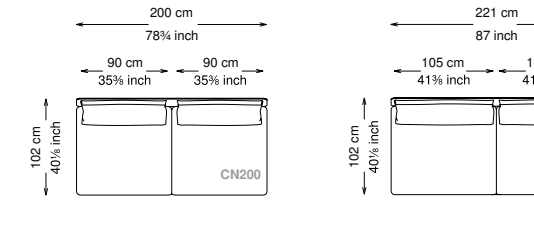

Centrale

Central unit