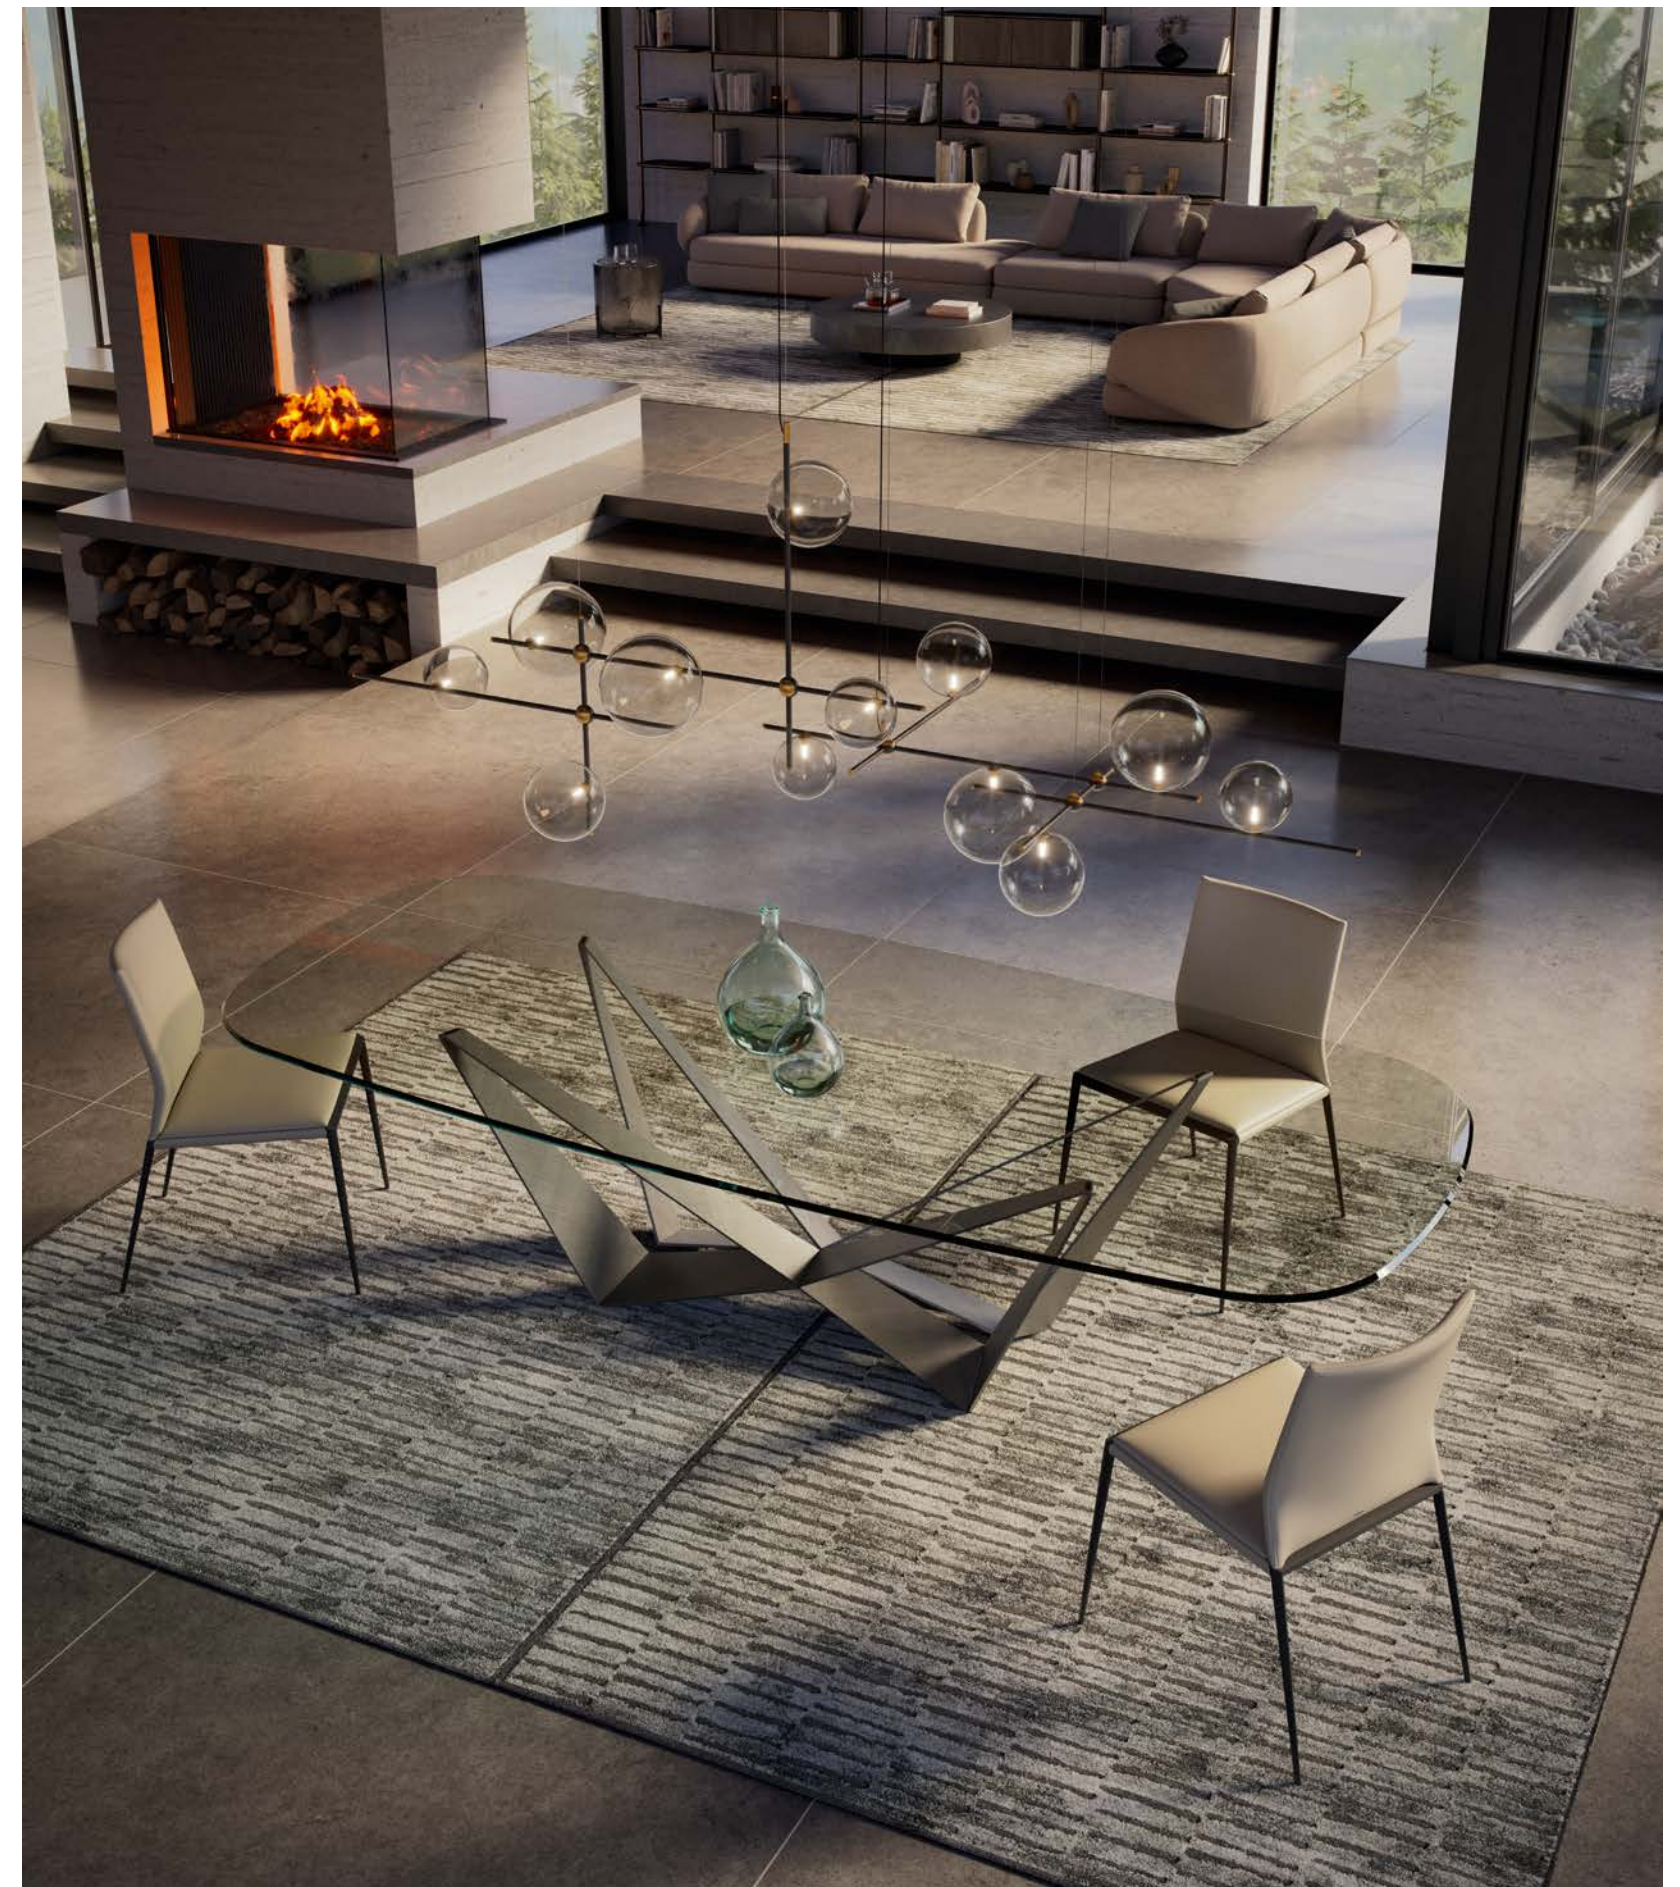

SKORPIO

Andrea Lucatello & Paolo Cattelan / 2014

Tavolo con base in acciaio verniciato gofrato titanio, bronzo, graphite, pearl o nero, Brushed Bronze o Brushed Grey. Piano in cristallo 15mm trasparente, trasparente extrachiario, trasparente extrachiario con bordi bisellati, trasparente extrachiario con bordi bisellati inversi o extrachiario cotto (MIST). I piani 160x90, 182x90 e 200x106 hanno spessore 12mm. Piano in appoggio. Variazioni cromatiche e di spazzolatura della finitura Brushed sono caratteristiche della lavorazione artigianale e non sono da considerarsi difetti

Table with base in titanium, bronze, graphite, pearl, or black embossed lacquered steel, Brushed Bronze or Brushed Grey lacquered steel. Top in 15mm clear, extra clear, extra clear bevelled glass, extra clear with reversed bevelled edges or extra clear textured (MIST) glass. Glass top 12mm on 160x90, 182x90 and 200x106 versions. The top is laid on the base. Colour and brushing variations of the Brushed finish are characteristics of the handcrafted processing and should not be considered as defects.