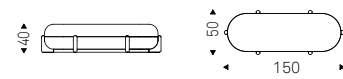

CHOPIN

Castello Lagravinese Studio / 2025

Panca fondo letto con struttura in frassino tinto noce Canaletto o frassino tinto rovere bruciato. Seduta rivestita in tessuto, micro nubuck o pelle come da campionario. Non sfoderabile.

Bench with base in Canaletto walnut stained ashwood or burned oak stained ashwood. Seat upholstered in fabric, micro nubuck or soft leather as per sample card. The cover is not removable.