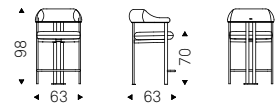

GRETA Stool

Paolo Cattelan / 2025

Sgabello con struttura in acciaio verniciato gofrato titanio, bronzo, graphite, pearl o nero. Rivestimento in tessuto, micro nubuck, ecopelle o pelle come da campionario. Non sfoderabile.

Stool with frame in titanium, bronze, graphite, pearl or black embossed lacquered steel. Cover in fabric, micro nubuck, soft leather or synthetic leather as per sample card. The cover is not removable.