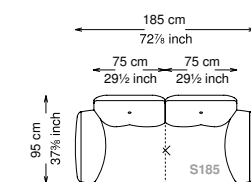

Divano

Sofa