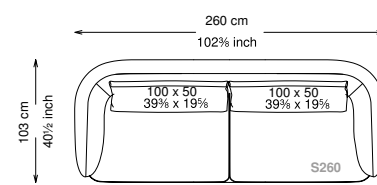

Divano

Sofa