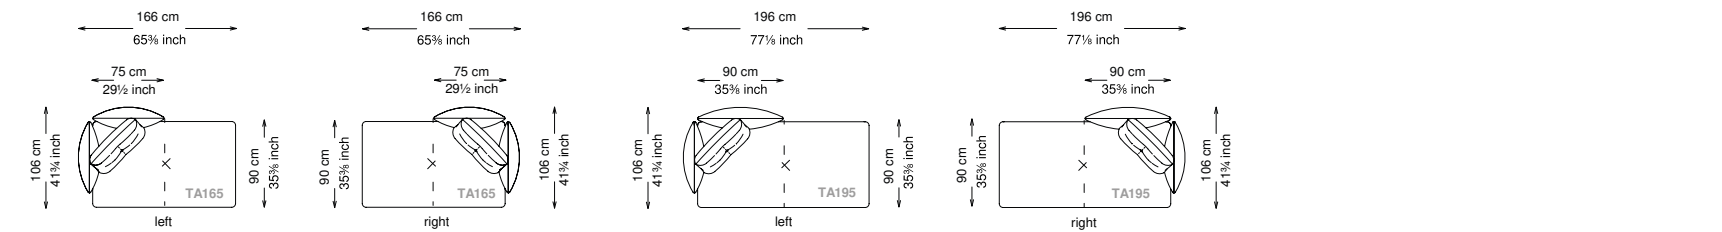

Terminale left - right Left - Right end unit