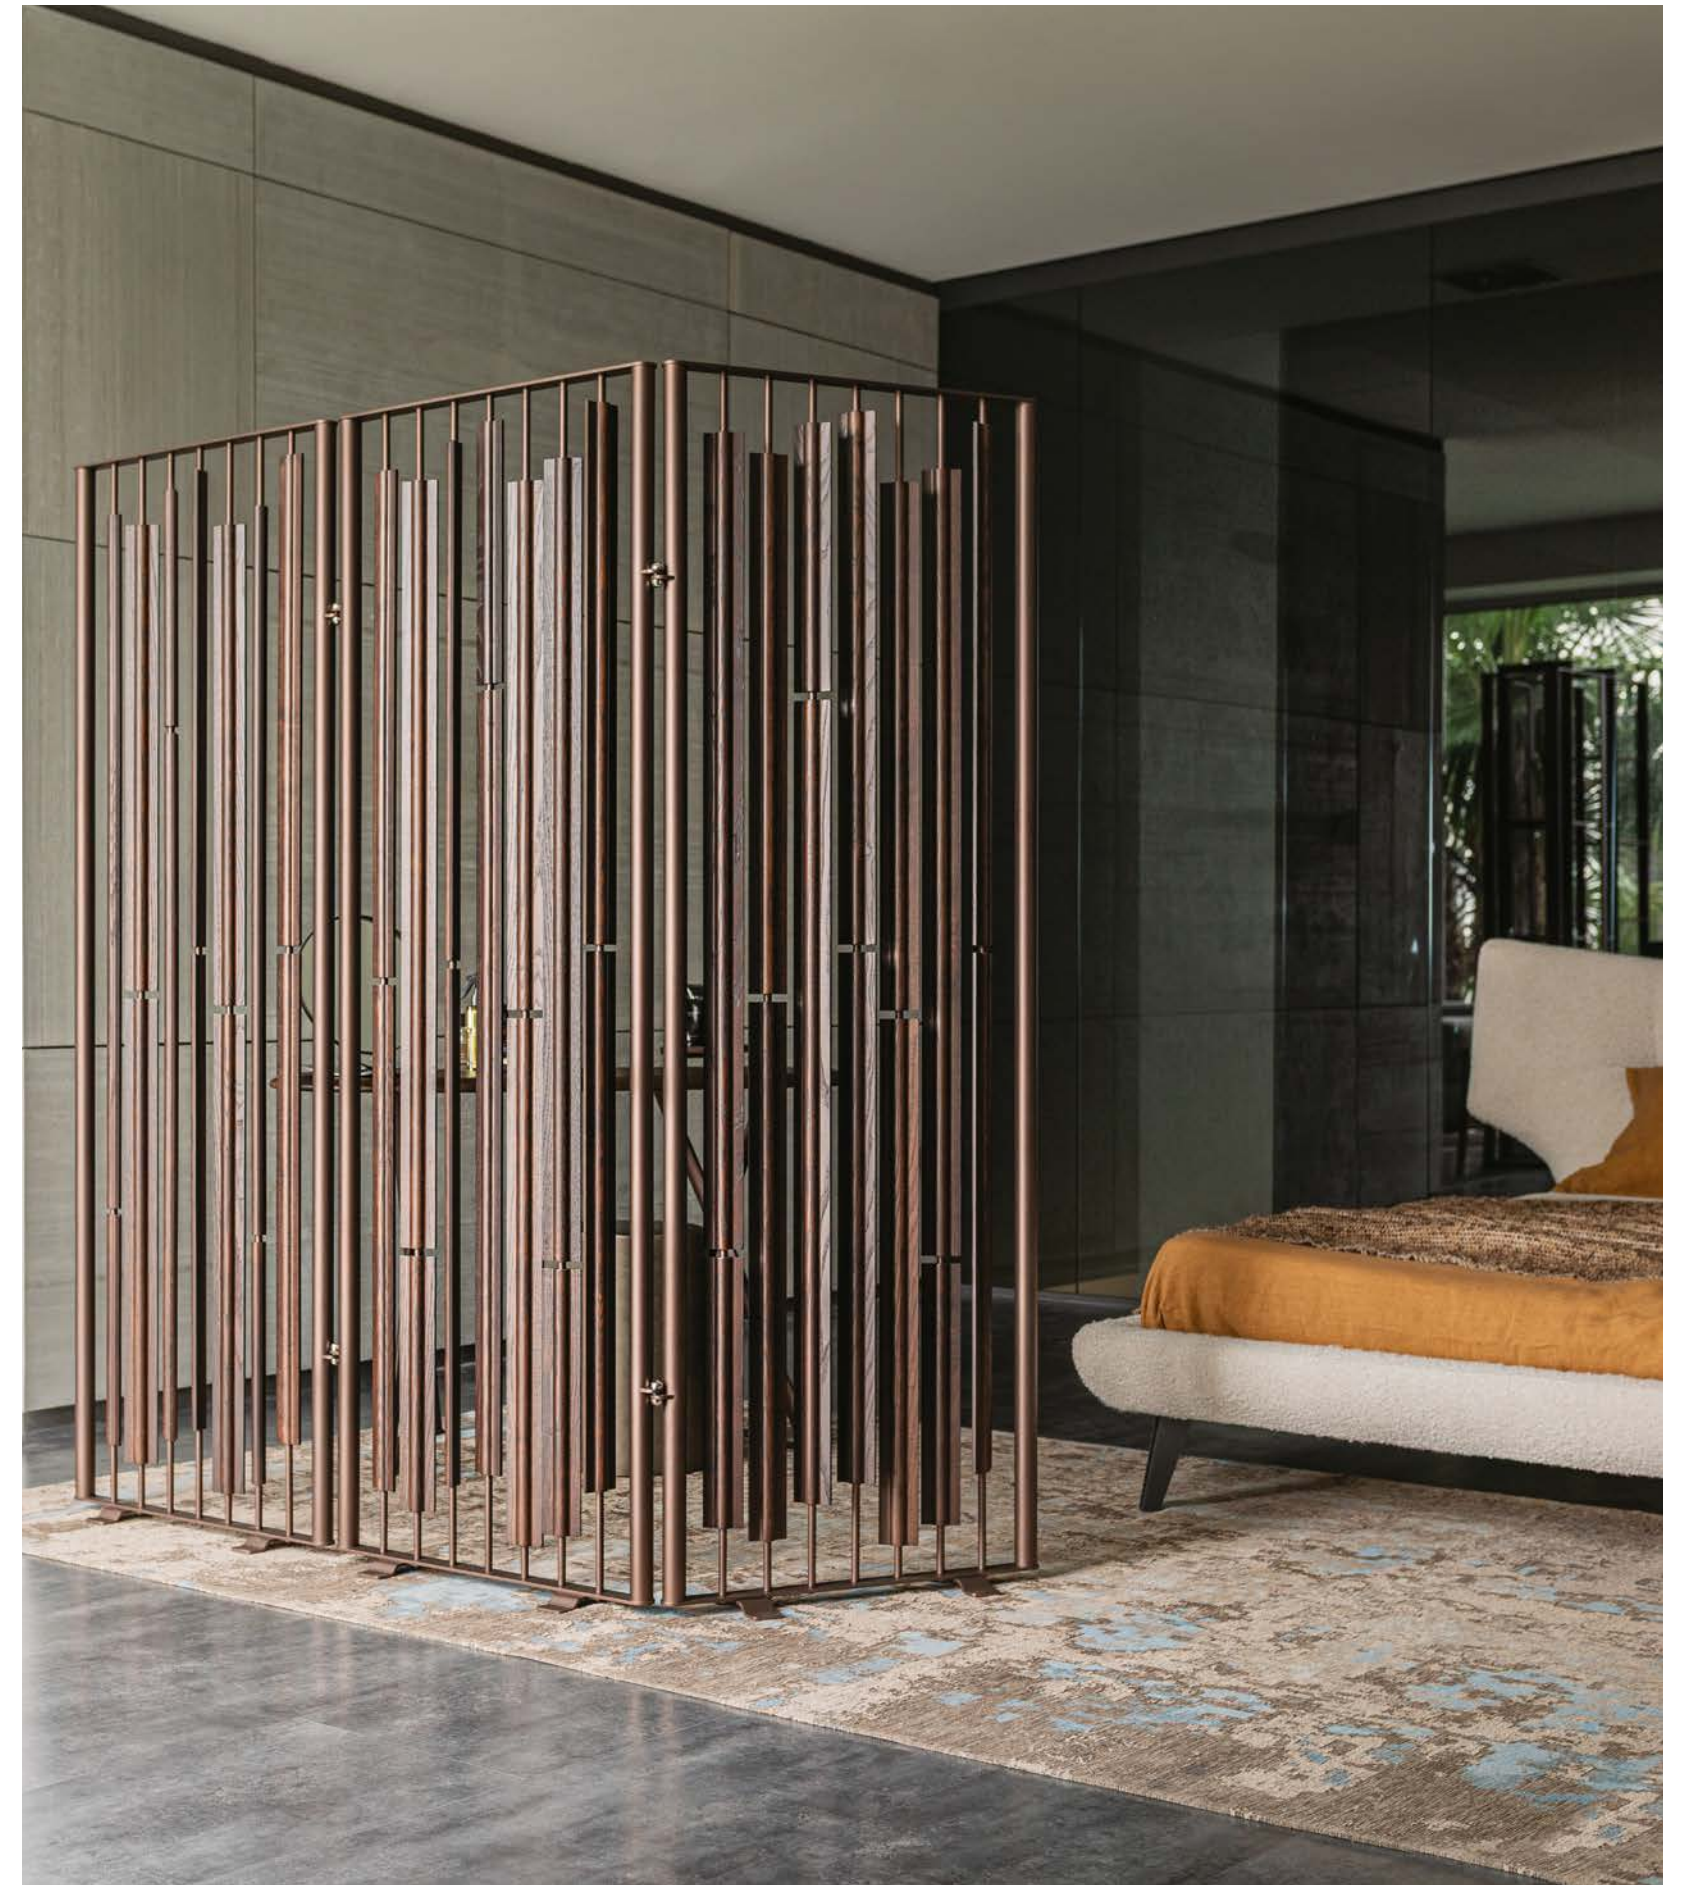

PRIVÉ

Tosca Design / 2025

Separé modulare con elementi girevoli in frassino tinto noce Canaletto o frassino tinto rovere bruciato e con struttura in metallo verniciato gofrato titanio o bronzo.

Modular screen with swiveling parts in Canaletto walnut stained ashwood or burned oak stained ashwood and structure in titanium or bronze embossed lacquered steel.