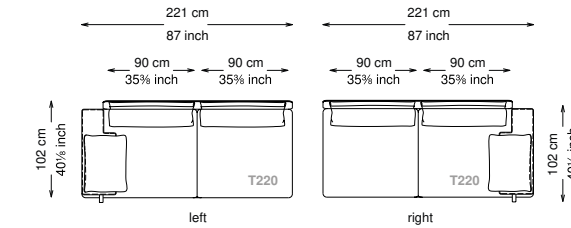

Terminale left - right

Left - Right end unit