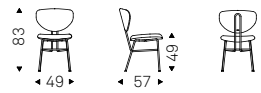

Chair with frame in titanium, bronze or black embossed lacquered steel. Cover in fabric, micro nubuck, soft leather or synthetic leather as per sample card. The cover is not removable.

CHLOE

CHLOE chair in fabric B930 and bronze embossed frame - MADRAS rug in Beige colour - AMSTERDAM sideboard