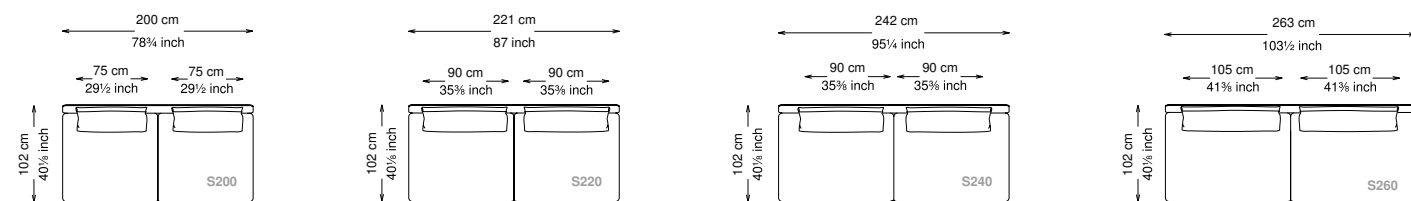

Divano

Sofa