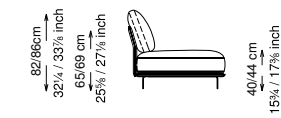

Centrale

Central unit