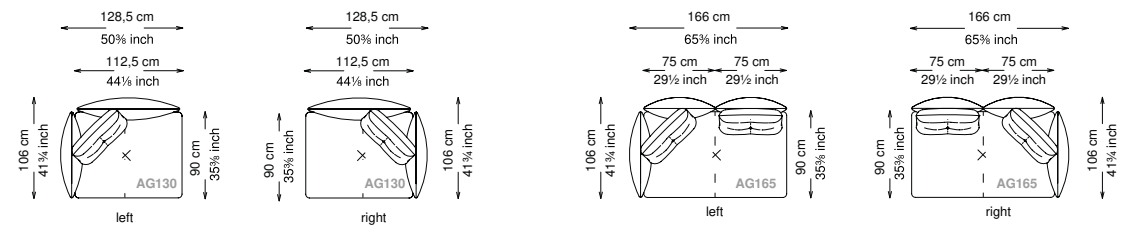

Angolari

Left - Right Corner unit