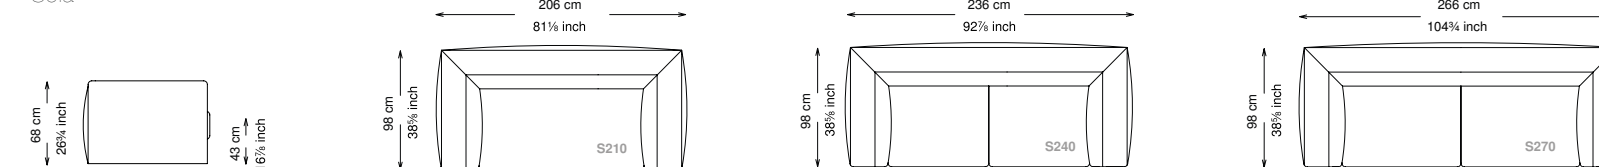

Divano

Sofa

Cuscini opzionali

Optional cushions