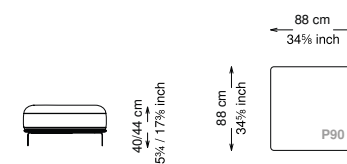

MYKONOS

Pouf

Pouf

Esempi divani composti

Examples of modular sofas

Composition A pag. 119

Composition B

Composition C

Informativa tecnica

Technical information

Struttura: Legno multistrato di betulla

Piano di molleggio: Cinghie elastiche

Imbottitura struttura: Poliuretano a densità variabile (25 + 25 + 40) con rivestimento in fibra di poliestere.

Imbottituracuscini seduta: Poliuretano a densità variabile (30 + 25) con rivestimento in fibra di poliestere.

Imbottitura cuscino optional: 50% piuma, 50% fibra di poliestere sfioccata siliconata con rivestimento in tessuto antipiuma 100% cotone.

Imbottitura cuscino con rullo optional: 100% piuma con rivestimento in tessuto antipiuma 100% cotone, rullo in poliuretano rivestito in fibra di poliestere

Piedini: ABS

Rivestimento: Versione in tessuto: sfoderabile - Versione in pelle: non sfoderabile

Morbidezza: Morbido - (2/10)

Structure: Birch plywood

Seat platform: Elastic belts

Structure padding: Polyurethane with different densities (25 + 25 + 40) covered in polyester fiber.

Seat cushions: Polyurethane with different densities (30 + 25) covered in polyester fiber.

Optional cushion: 50% feather, 50% siliconized frayed polyester fiber in 100% cotton feather-proof fabric cover.

Optional cushion with roller: 100% feather wrapped in 100% cotton feather-proof fabric cover. Polyurethane roll wrapped in polyester fiber

Feet: ABS

Cover: Fabric version: removable cover - Soft leather version: non-removable cover

Softness: Soft - (2/10)

Divano

Sofa

Cuscini opzionali

Optional cushions