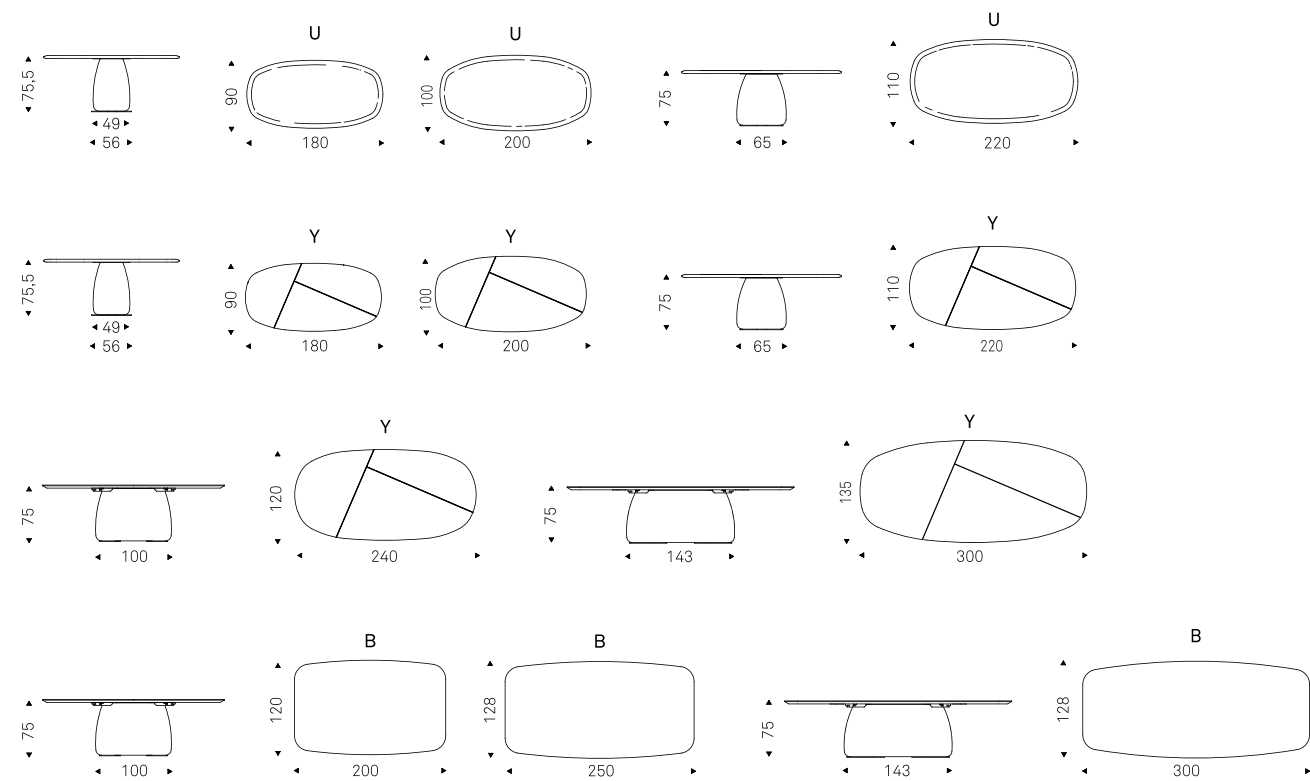

BOTERO Wood

Paolo Cattelan / 2025

Tavolo con base in polimero spatolato in argilla nei colori Cairo, Oslo o Marrakech. Piastra di base in metallo verniciato gofrato titanio, bronzo o nero. Versione "U": piano con bordi arrotondati a saponetta in noce Canaletto o rovere bruciato. Versione "Y": piano con bordi bisellati in legno noce Canaletto con dettagli in rovere bruciato o rovere bruciato con dettagli in noce Canaletto. Versione "B": piano a botte con bordi bisellati in noce Canaletto o rovere bruciato.

Table with base in polymer clay-spatulated in colours Cairo, Oslo or Marrakech. Base plate in titanium, bronze or black embossed lacquered steel. Version "U": top with rounded edges in Canaletto walnut or burned oak. Version "Y": with bevelled edges in Canaletto walnut with details in burned oak or burned oak with details in Canaletto walnut. Version "B": barrel top with angled edges in Canaletto walnut or burned oak.