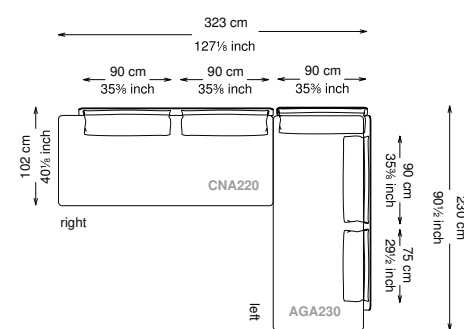

Composition B