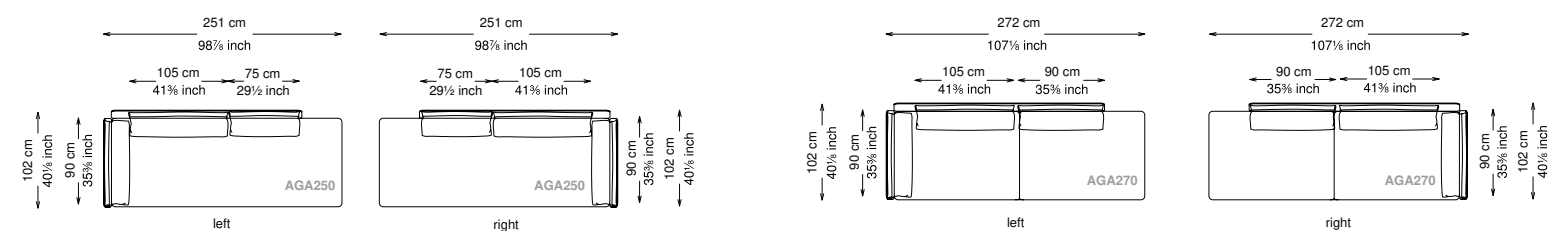

MYKONOS

Pouf

Pouf

Esempi divani composti

Examples of modular sofas