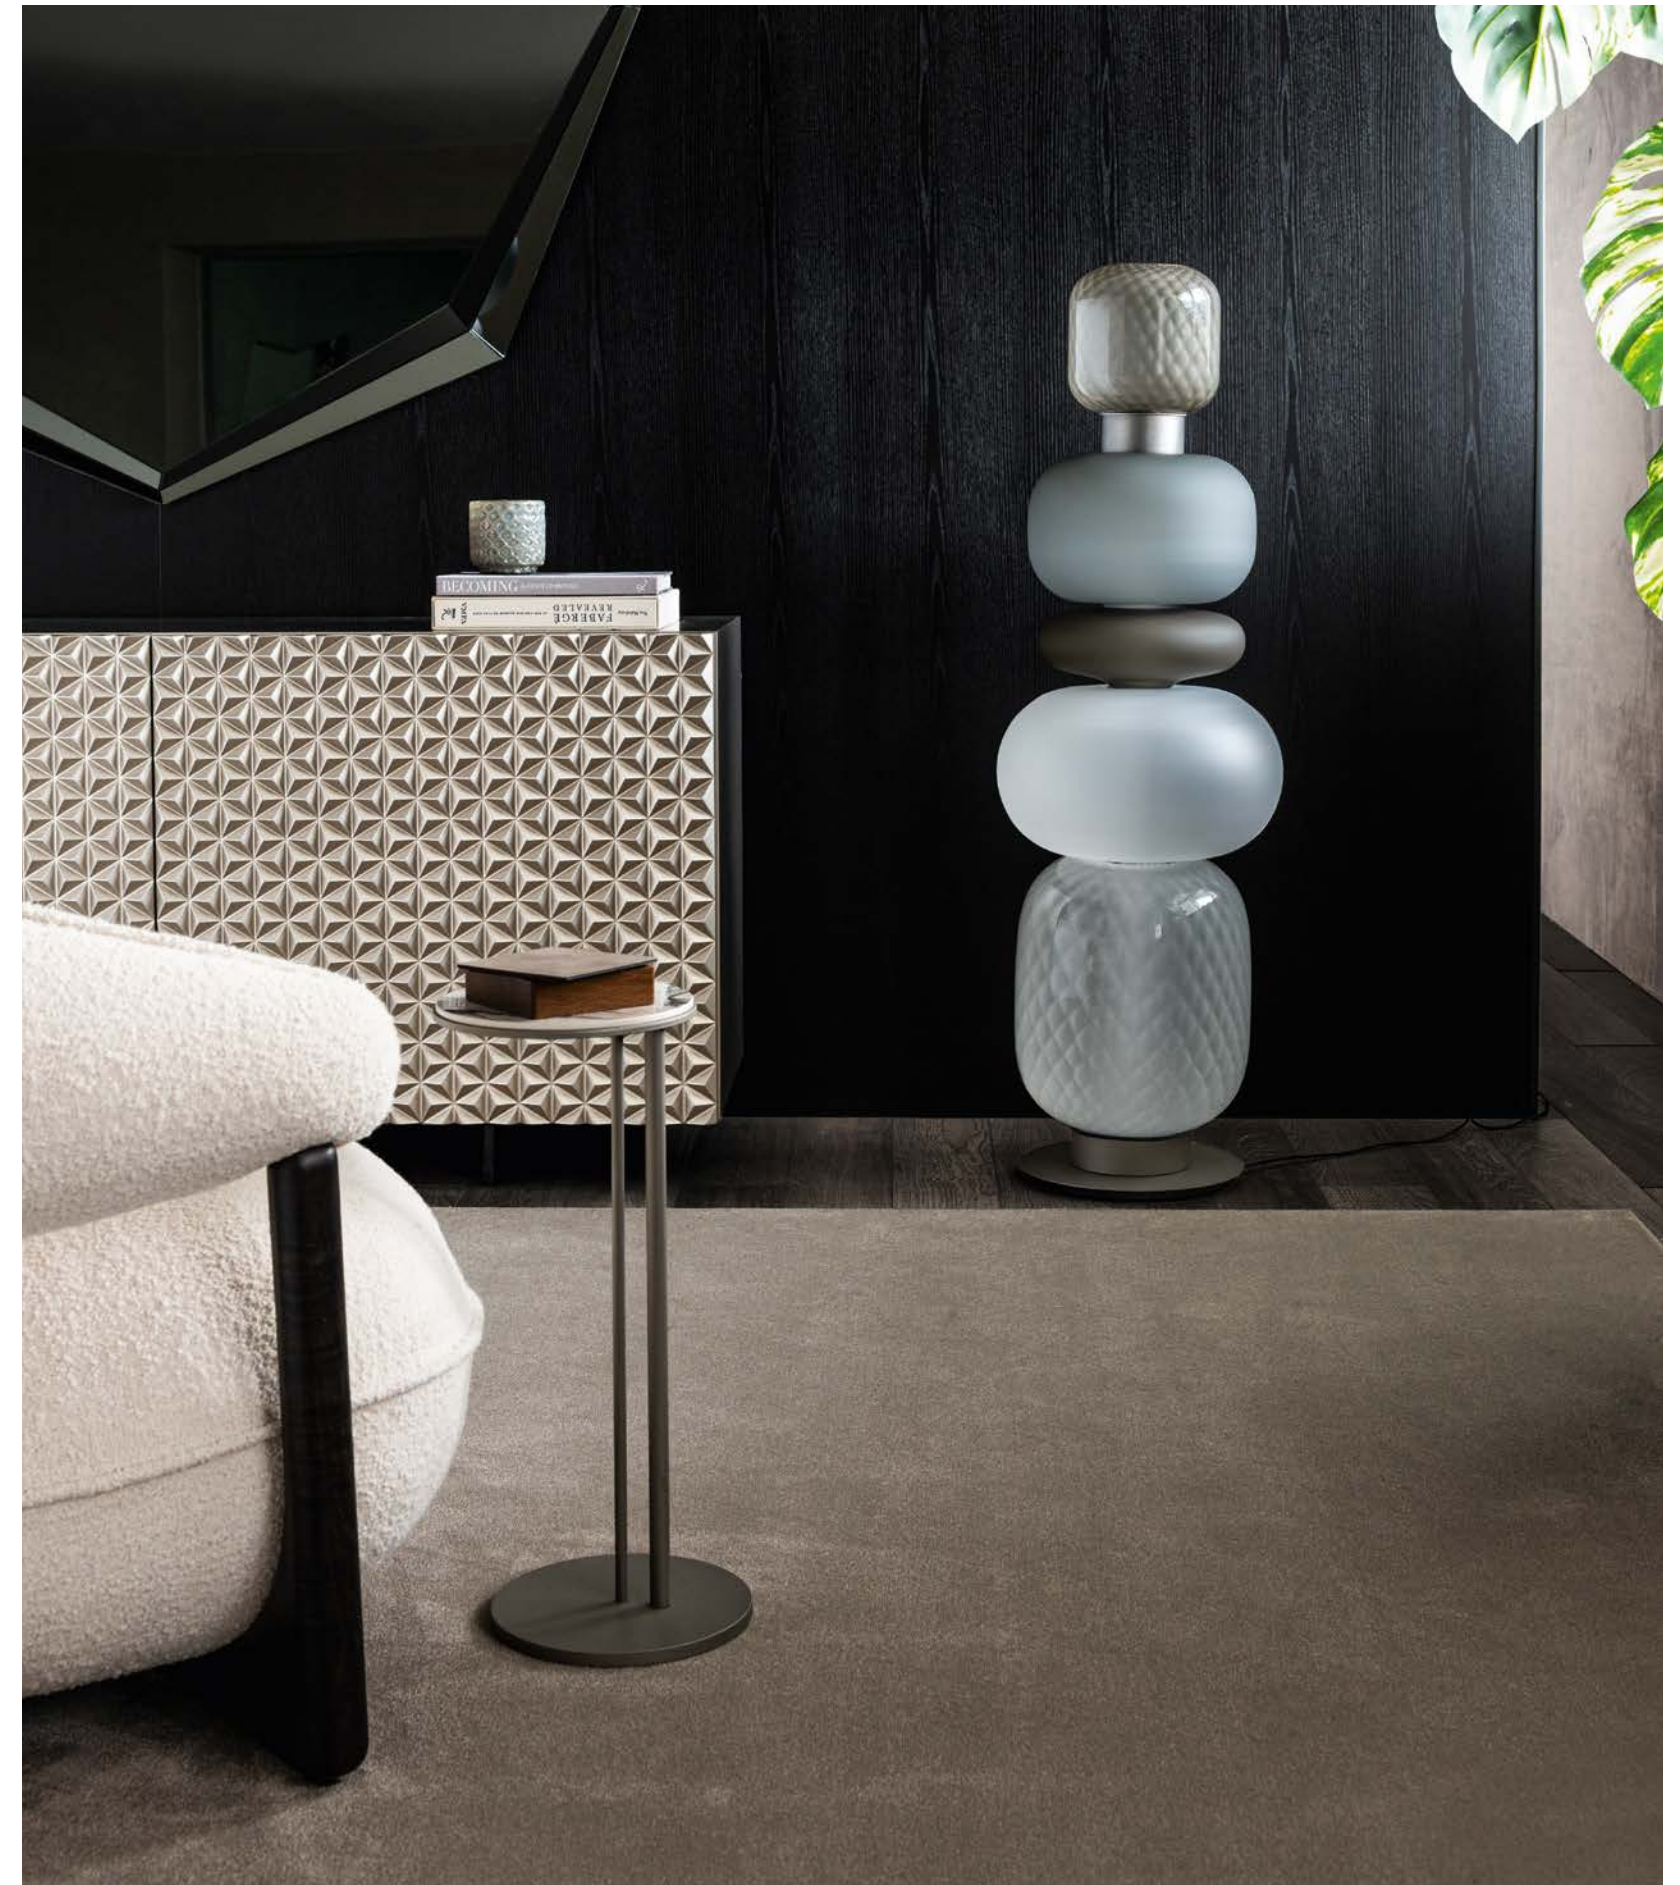

Ceiling lamp with lampshade in artistic decorated fumé - Bianco glass or Balloton fumé glass. Ceiling plate in black chrome steel. Led lights. Optional: remote control and receiver.

PIGALLE

Oriano Favaretto / 2025

Piantana con struttura in acciaio verniciato gofrato titanio e dettagli in iron grey spazzolato. Paralumi in vetro artistico. Illuminazione a led dimmerabile con pedaliera.

Floor lamp with frame in titanium embossed lacquered steel and brushed iron grey details. Lampshades in artistic glass. Dimmable led light with footswitch.