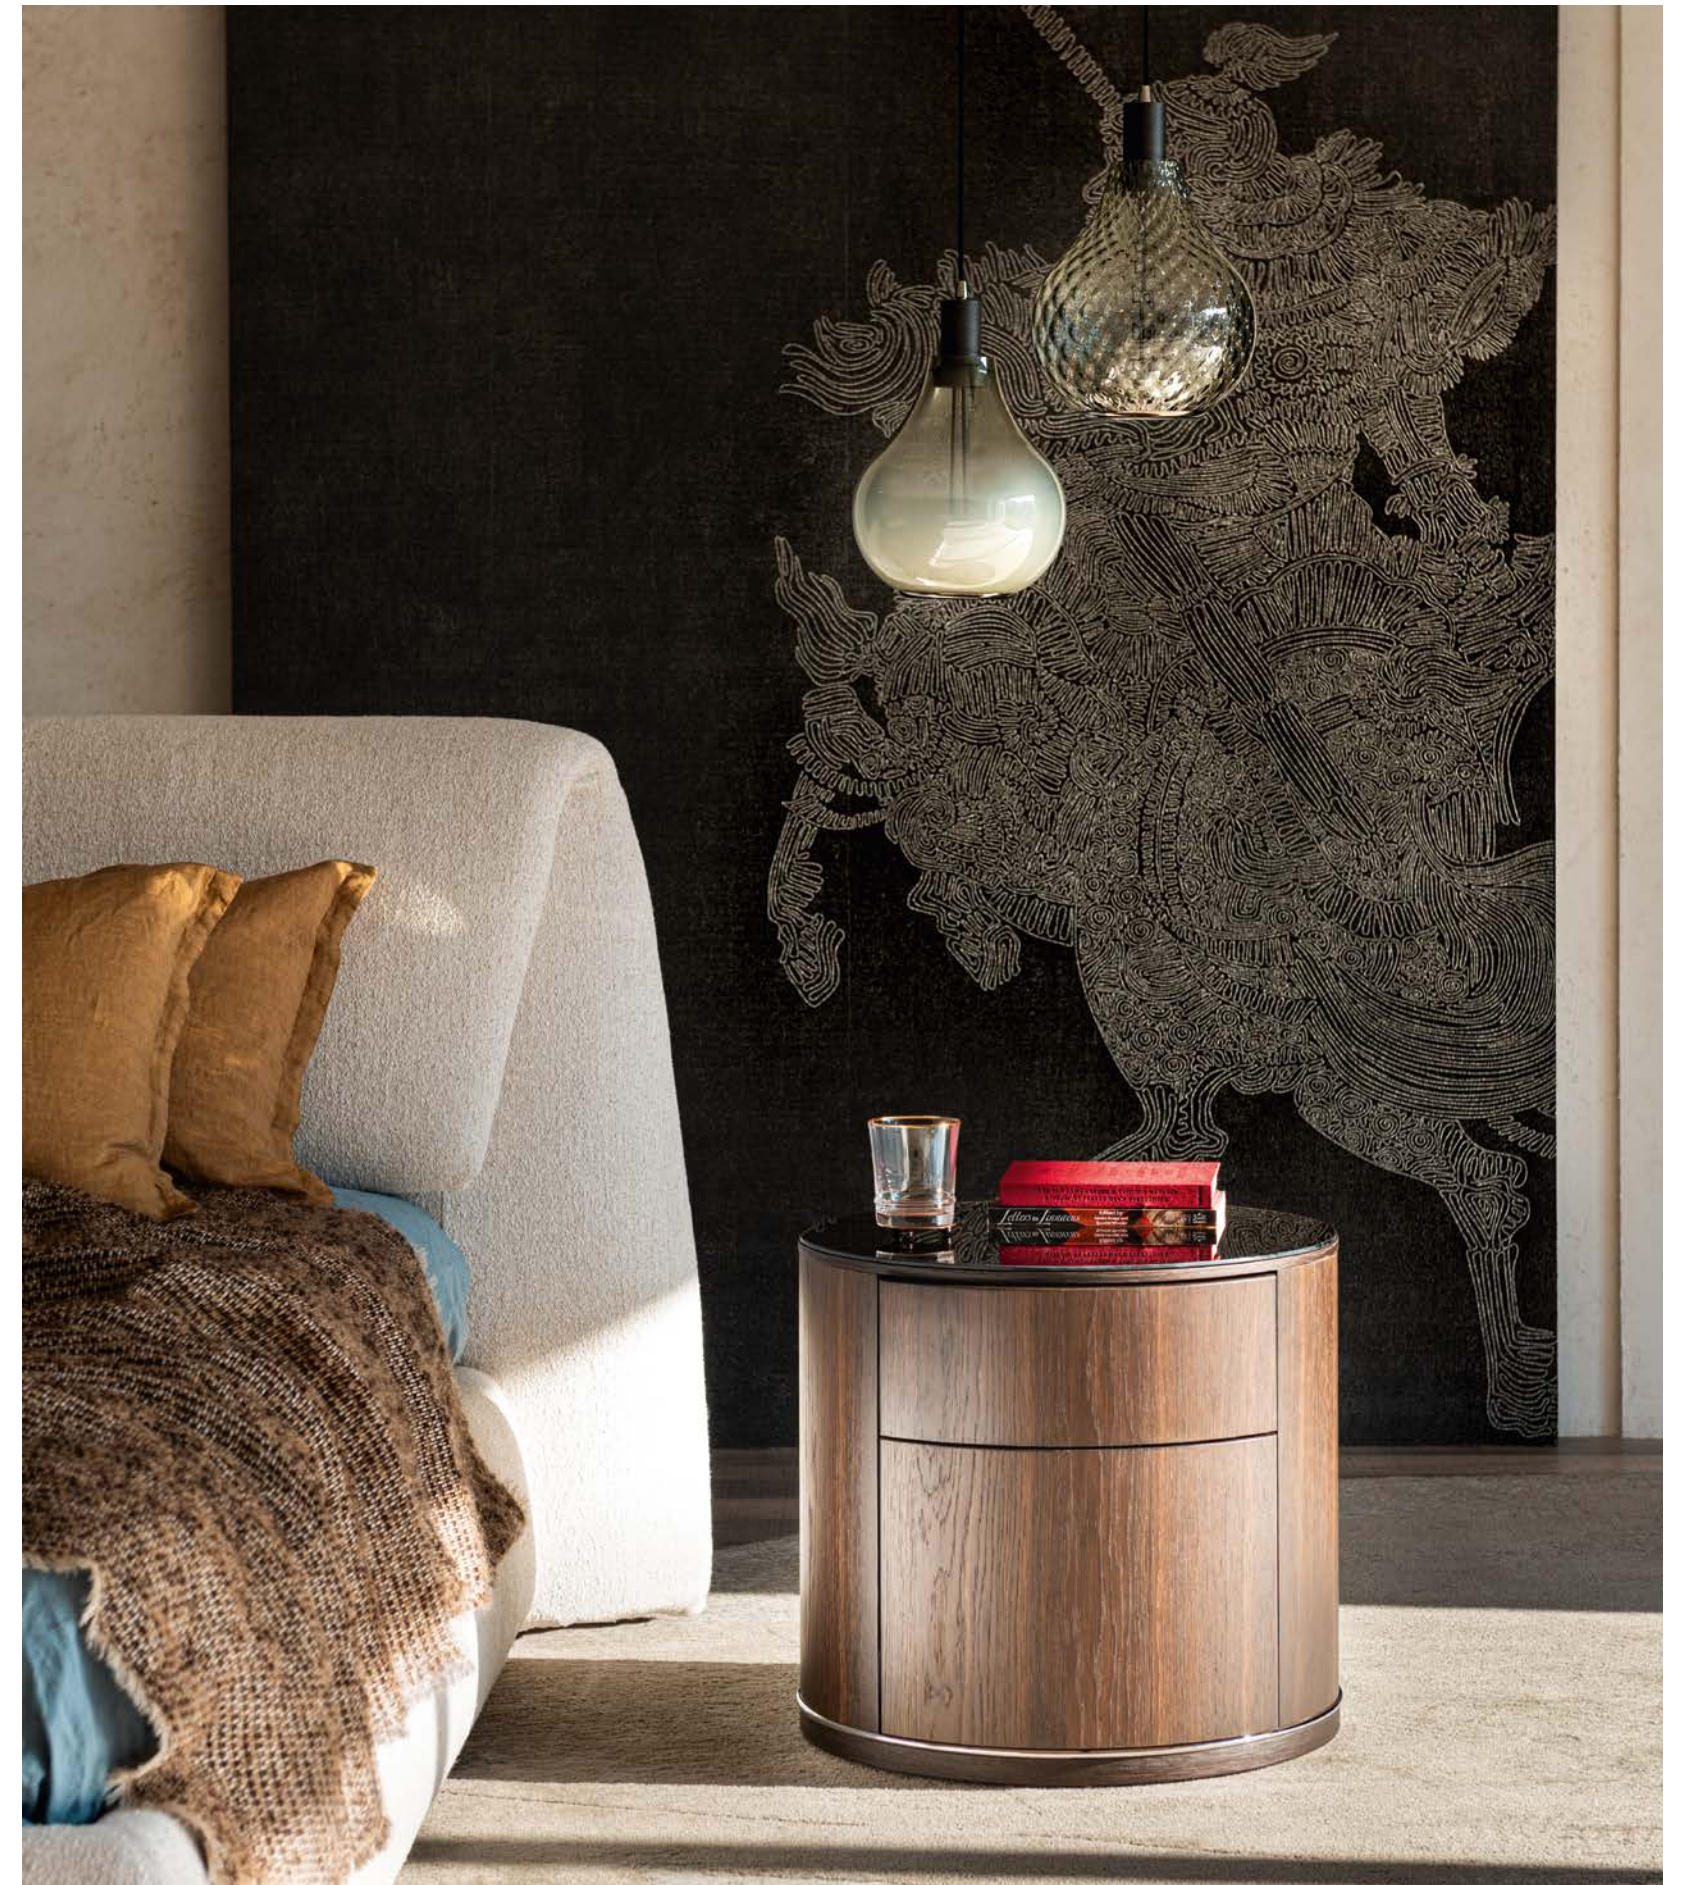

LIDO

Luca Signoretti / 2025

Comodino a 2 cassetti con struttura e cassetti in noce Canaletto o rovere bruciato e profilo cromato. Disponibile con top in cristallo specchiato bronzo o in ceramica Marmi nei colori Portoro opaco, Corcovado o Colosseo.

Nightstand with 2 drawers in Canaletto walnut or burned oak, chromed profile. Top in bronze mirrored glass or ceramic Marmi matt Portoro, Corcovado or Colosseo.