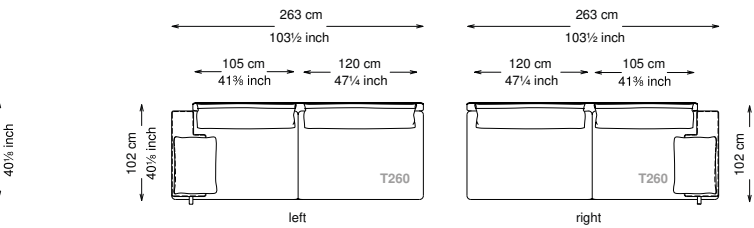

Terminale left - right

Left - Right end unit