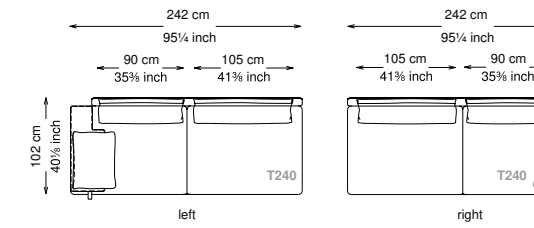

Terminale left - right

Left - Right end unit