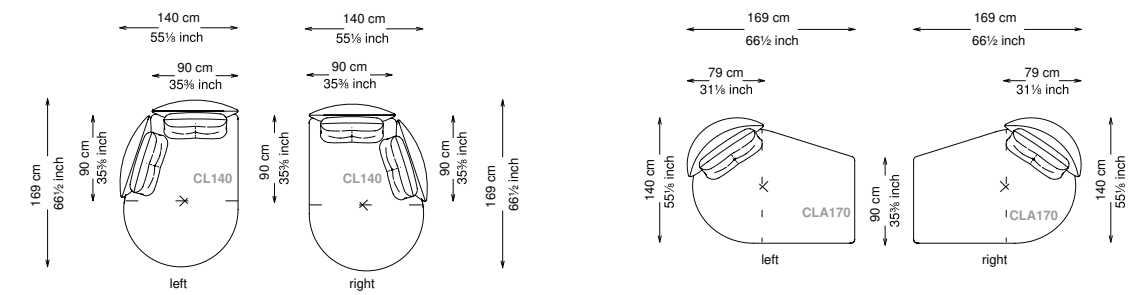

Chaise longue

Chaise longue