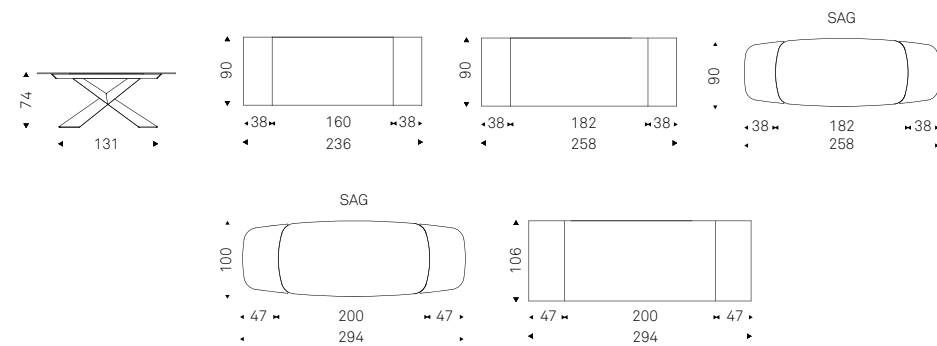

TYRON Keramik Drive

Paolo Cattelan / 2020

Tavolo allungabile con base in acciaio verniciato goffrato titanio, bronzo, graphite o nero, Brushed Bronze o Brushed Grey. Piano e prolunghe in ceramica Marmi nei colori Alabastro, Golden Calacatta opaco, Golden Calacatta lucido, Portoro opaco, Portoro lucido, Sahara Noir lucido, Makalu, Breccia, Corcovado, Kaindy, Borghini Calacatta opaco, Borghini Calacatta lucido, Colosseo, Andromeda, Invisible opaco o Luxor. Variazioni cromatiche e di spazzolatura della finitura Brushed sono caratteristiche della lavorazione artigianale e non sono da considerarsi difetti.

Extendible table with base in titanium, bronze, graphite or black embossed lacquered steel, Brushed Bronze or Brushed Grey. Marmi ceramic in Alabastro, matt Golden Calacatta, glossy Golden Calacatta, matt Portoro, glossy Portoro, glossy Sahara Noir, Makalu, Breccia, Corcovado, Kaindy, matt Borghini Calacatta, glossy Borghini Calacatta, Colosseo, Andromeda, matt Invisible or Luxor ceramic top. Colour and brushing variations of the Brushed finish are characteristics of the handcrafted processing and should not be considered as defects.