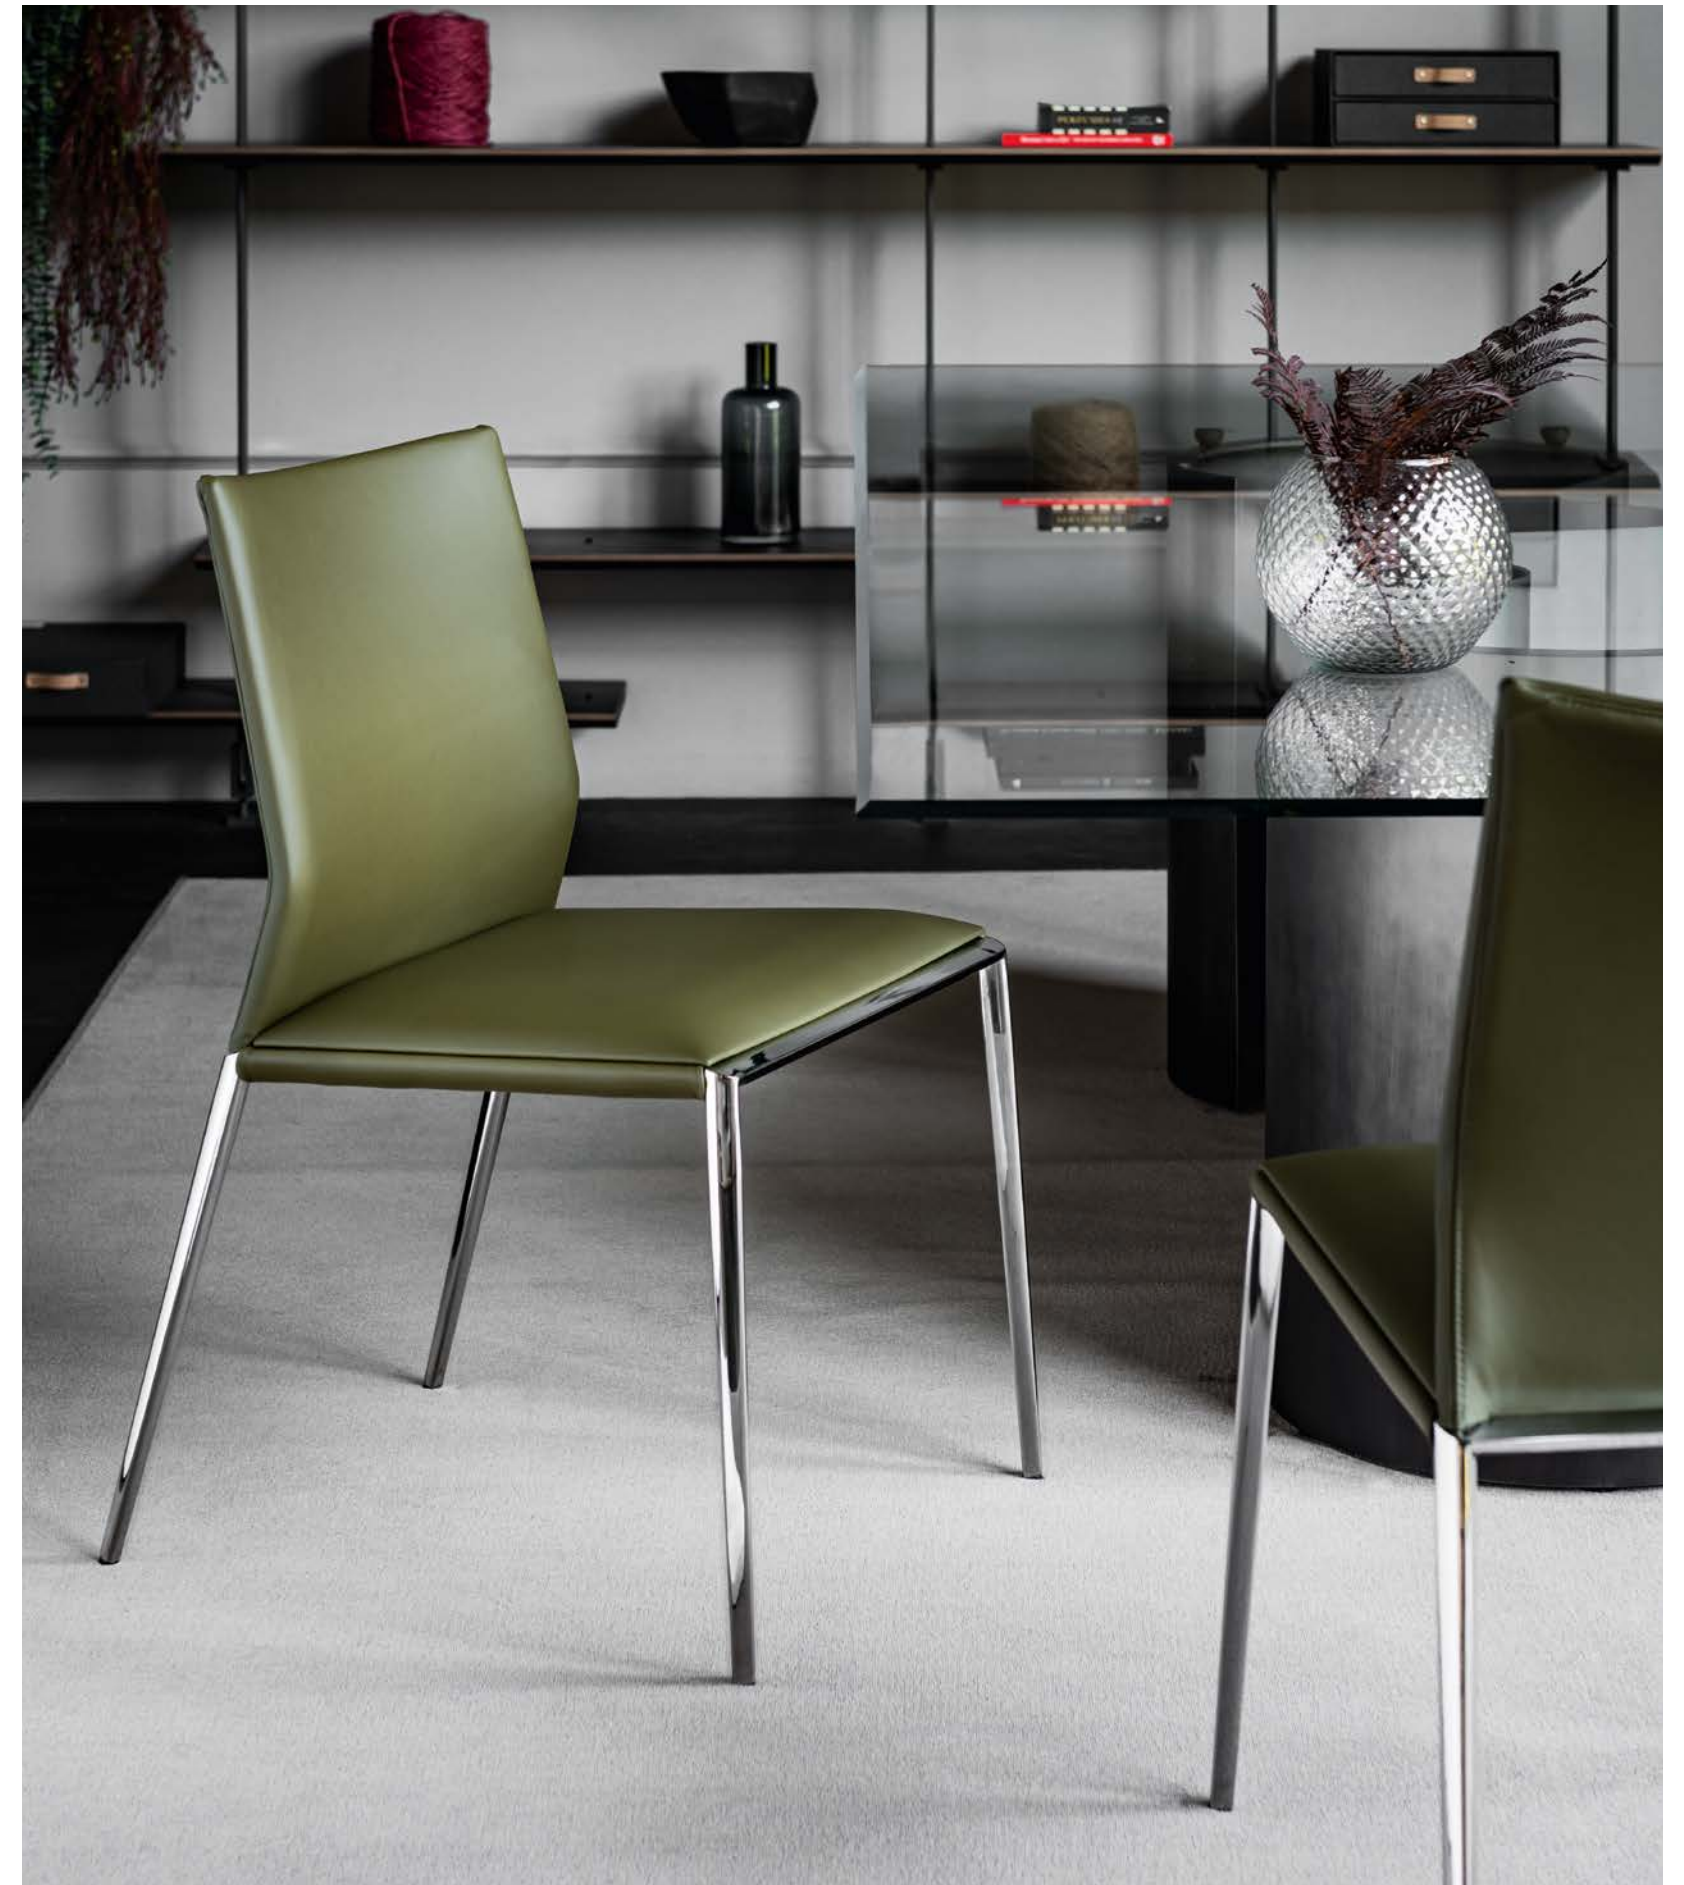

EVA

Luca Signoretti / 2025

Sedia con struttura in acciaio cromato, verniciato gofrato titanio, bronzo o nero. Rivestimento in tessuto, micro nubuck, pelle o ecopelle come da campionario. Non sfoderabile.

Chair with steel structure in chromed, titanium, bronze or black finish. Cover in fabric, micro nubuck, soft leather or synthetic leather as per sample card. The cover is not removable.