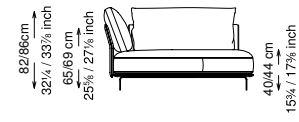

HESTON

Angolari

Left - Right Corner unit