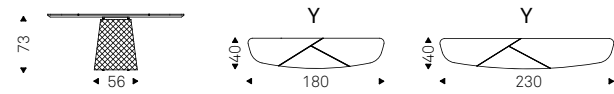

ATRIUM Wood Console

P. Cattelan & L. Remedi / 2025

Consolle con base in cristallo curvato specchiato couture fumé o bronzo. Top in noce Canaletto con dettagli in rovere bruciato o in rovere bruciato con dettagli in noce Canaletto. Fissaggio a parete necessario.

Console with base in mirrored and quilted fumé or bronze curved glass. Top in Canaletto walnut with details in burned oak or burned oak with details in Canaletto walnut. Wall anchorage is necessary.