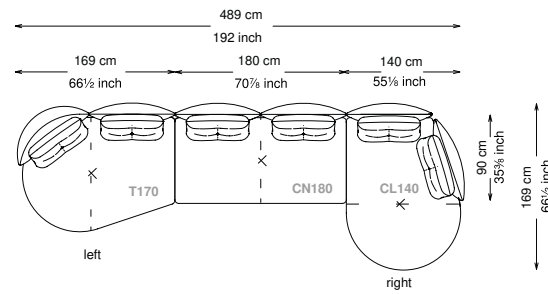

DOUGLAS

Esempi divani composti

Examples of modular sofas

Composition A pag. 94