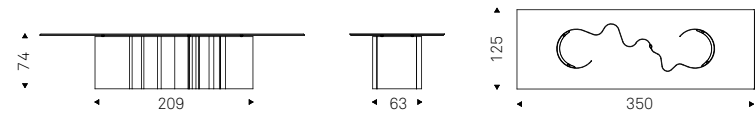

PAPEL 3.5 Glass

Margherita Fanti / 2025

Tavolo con base in acciaio verniciato gofrato titanio, bronzo, Oxybrass o Oxygrey. Piano in cristallo 15mm trasparente extrachiaro con bordi bisellati inversi. Piano in appoggio.

Table with base in titanium or bronze embossed lacquered steel, Oxybrass or Oxygrey lacquered steel. Top in 15mm extra clear glass with reversed bevelled edges. The top is laid on the base.