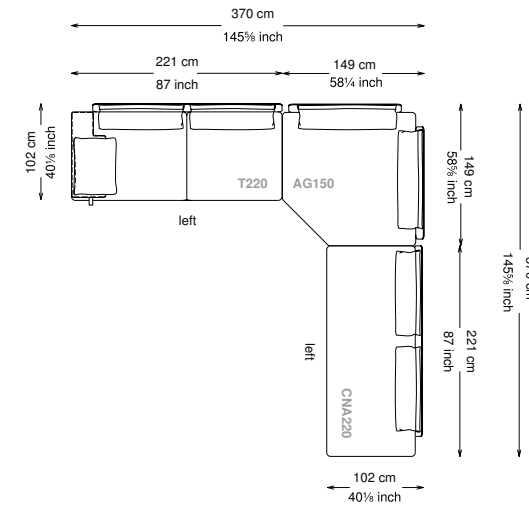

Composition A pag. 114