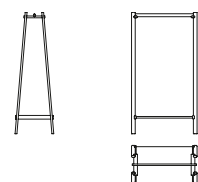

PAG. 210, 211

Alma - rami in legno massello noce Americano, base cemento grigio / American walnut solid wood branches, grey concrete base

NEW 24

ISOLA

DISEGNI - DRAWINGS

MISURE - SIZE

ISOLA
53 x 89 x h 165 cm
21" x 35" x h 65"