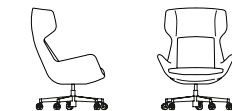

DISEGNI - DRAWINGS

MISURE - SIZE

NEWTON
77 x 80 x h 107 cm
30" x 31" x h 42"

RIVESTIMENTO

Tessuto
Pelle

BI-RIVESTIMENTO

Sedile
Tessuto
Cuscini frontali
Pelle

IMBOTTITURA

Poliuretano schiumato a freddo

COVER

Fabric
Leather

BI-COVER

Seat
Fabric
Front cushions
Leather

PADDING

Cold-foamed polyurethane

BASE GIREVOLE

Metallo Plus
Bronzo
Piombo

RUOTE

Nero

SWIVEL BASE

Plus metal
Bronze
Lead

WHEELS

Black

PAG. 129

Newton - rivestimento in pelle Panarea C10, base girevole bronzo / upholstered in C10 Panarea leather, bronze swivel base

PAG. 130, 131

Newton - sedile in tessuto 9B69, cuscini frontali in pelle Panarea C11, base girevole piombo / seat in 9B69 fabric, front cushions in C11 Panarea leather, lead swivel base