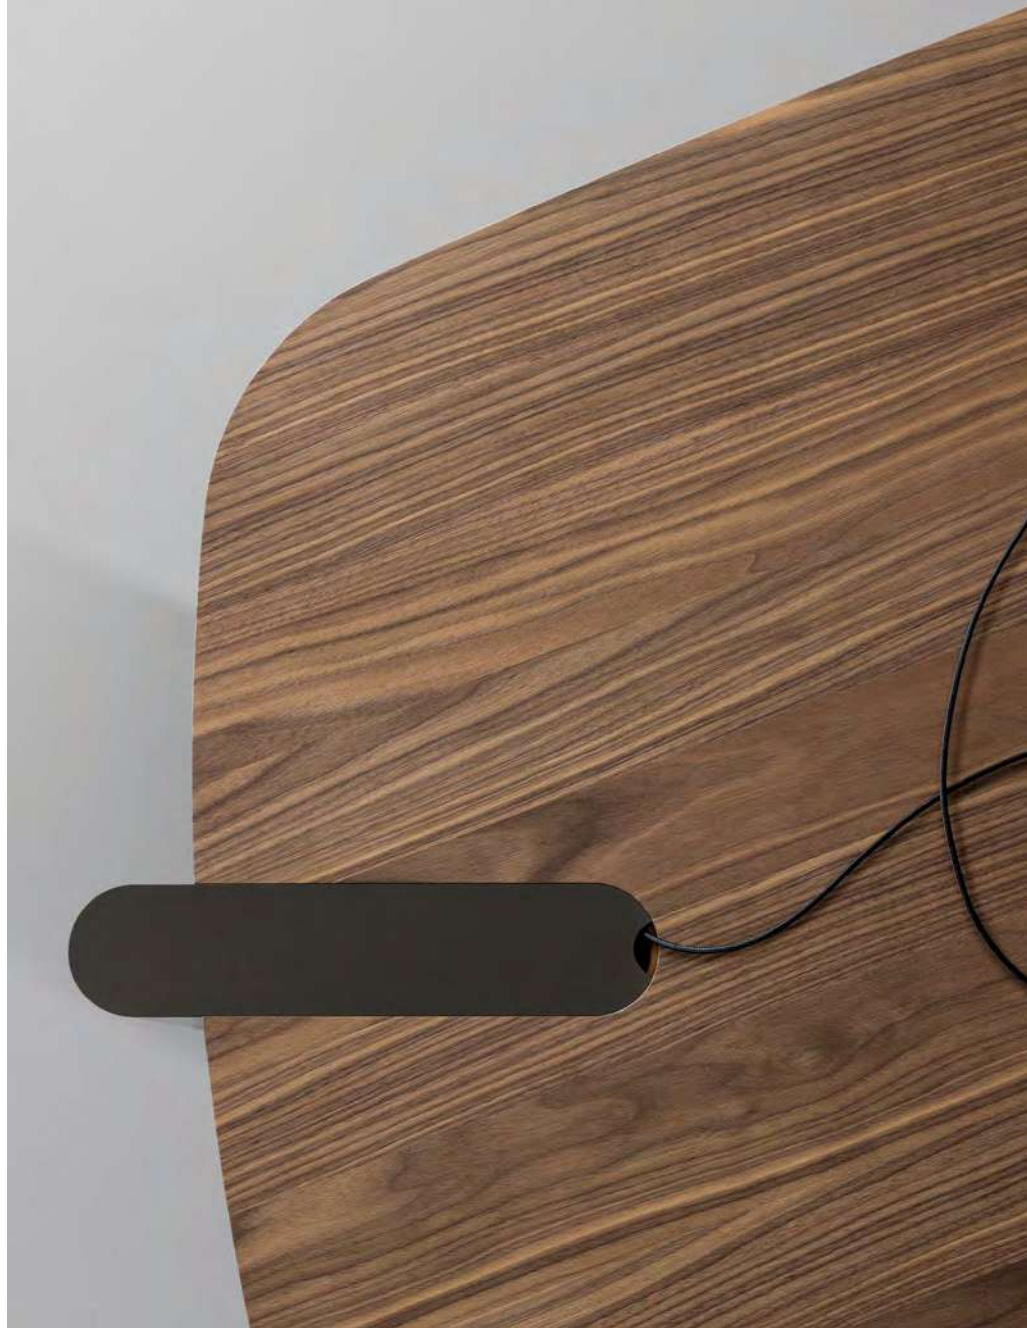

DIVER scrivania/desk
design Mauro Lipparini

PEPITA lampada da terra/floor lamp
Studio Team Design