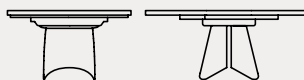

Orion round

CB4865-D 140 140(190)x140

Dimensioni in cm | Dimensions in cm