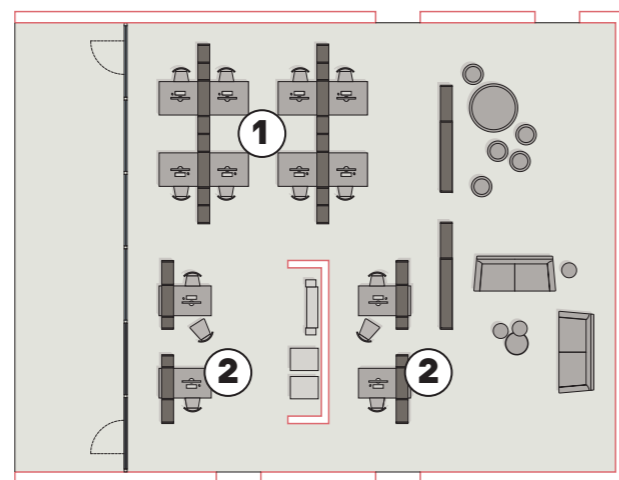

1 POSTAZIONE MULTIPLA Composizione con 2 tavoli Aliante
MULTIPLE WORKSTATIONS Compositions with 2 Aliante tables

2 POSTAZIONE SINGOLA Composizione con tavolo Aliante
SINGLE WORKSTATIONS Compositions with an Aliante table