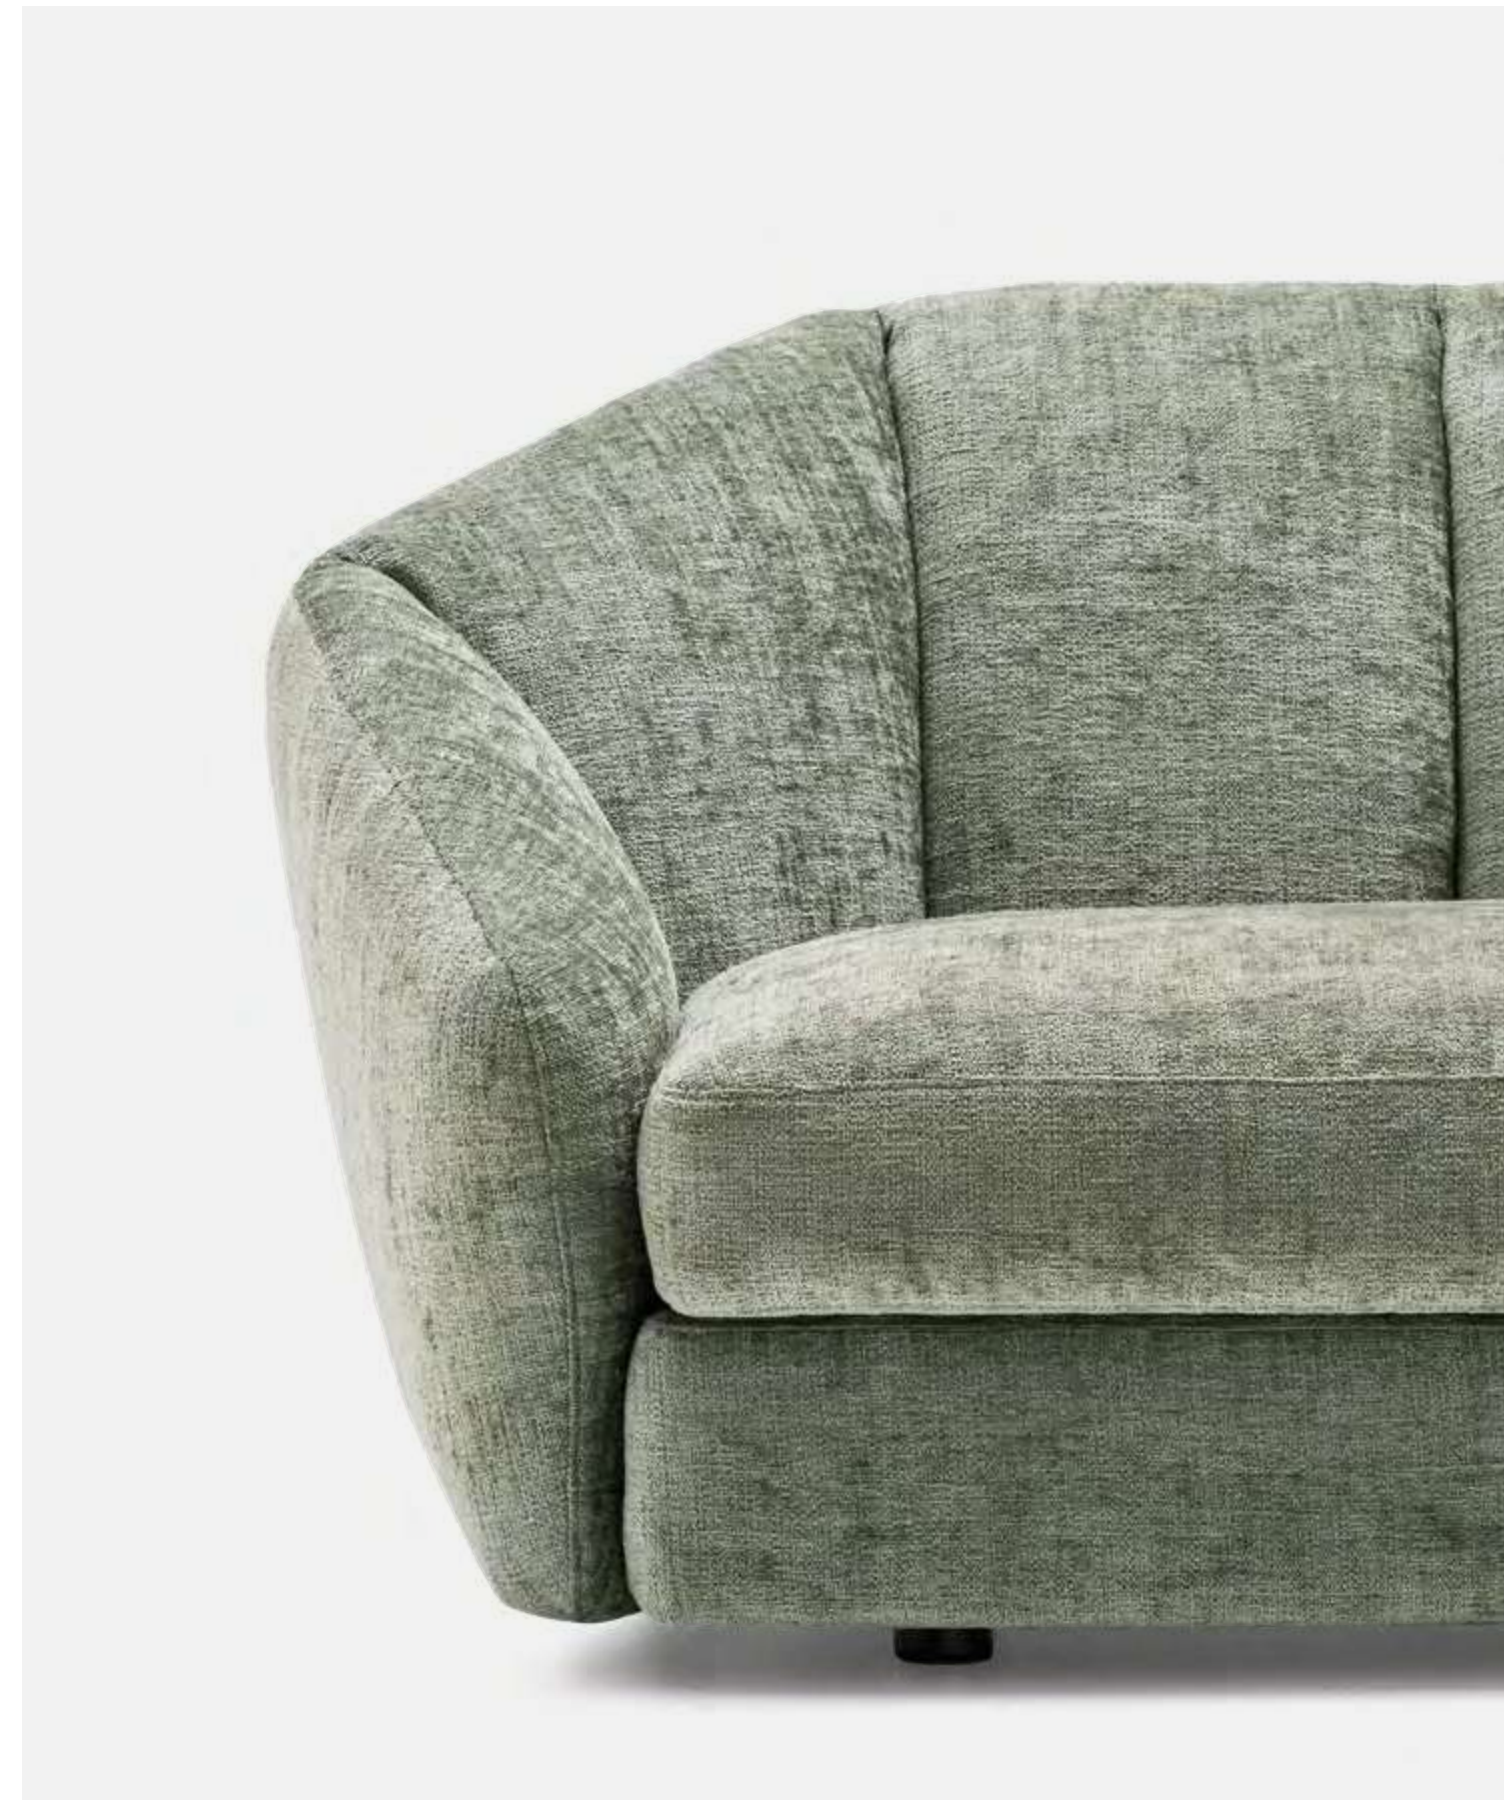

In una rilettura moderna degli anni Settanta, il divano Jill presenta morbide imbottiture che danno corpo a schienale e braccioli, estendendosi in un'accogliente forma continua. La collezione comprende diversi elementi angolari e una seduta chaise longue, per un divano da personalizzare in base alla propria idea di relax.

In a modern reinterpretation of the 1970s, the Jill sofa features soft padding that shapes the backrest and armrests, extending into a cozy, continuous shape. The collection includes several corner elements and a chaise longue seat, for a sofa you can customize according to your own idea of relaxation.

Jill