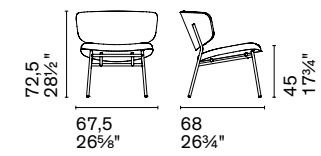

# Fifties

CS3416

design by Busetti Garuti Redaelli

Fifties Poltrona /Lounge chair CS3416 P175 / Venice SOU

CS3416

Struttura /Frame

Metallo /Metal

P15