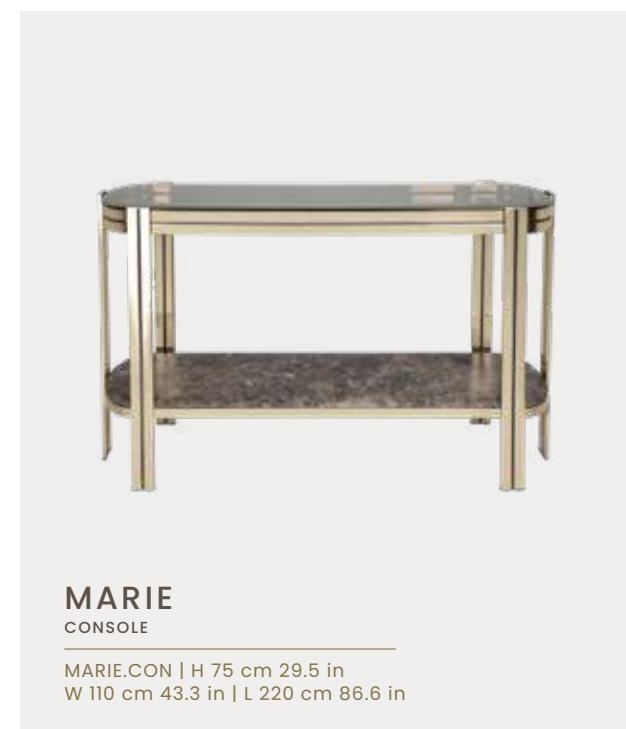

MARIE COLLECTION

ALSO FEATURED: MARIE CENTER TABLES | BLOSSOM STOOL | AMMIRA MIRROR | LABICS SUSPENSION

The Art of Sophisticated Table Design

A stunning modern furniture piece was designed with serene days in mind, conveying the atmosphere of sensual, hypnotic, and cozy chic for ultimate comfort and relaxation.