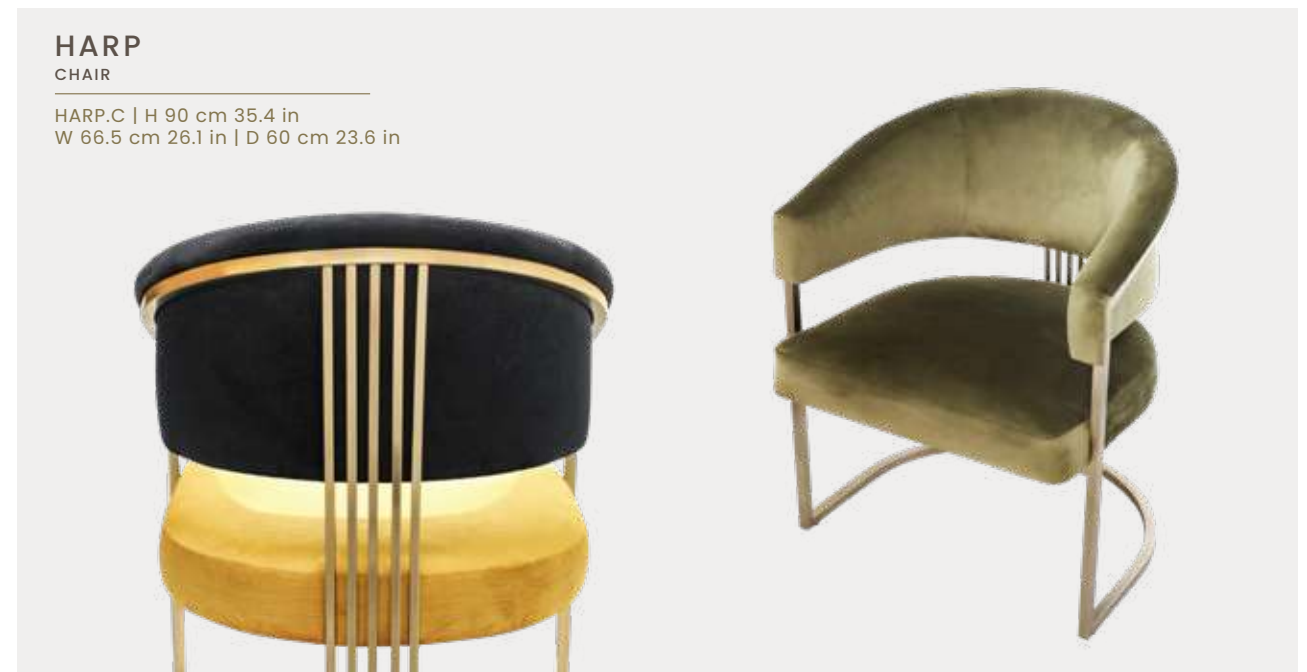

HARP CHAIR

HARP.C | H 90 cm 35.4 in
W 66.5 cm 26.1 in | D 60 cm 23.6 in