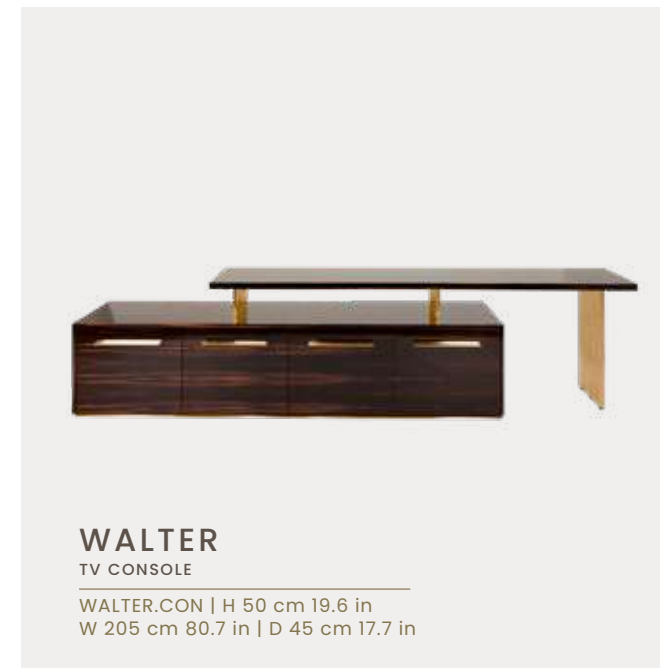

MIES CONSOLE

A Legacy of Luxury in Every Detail