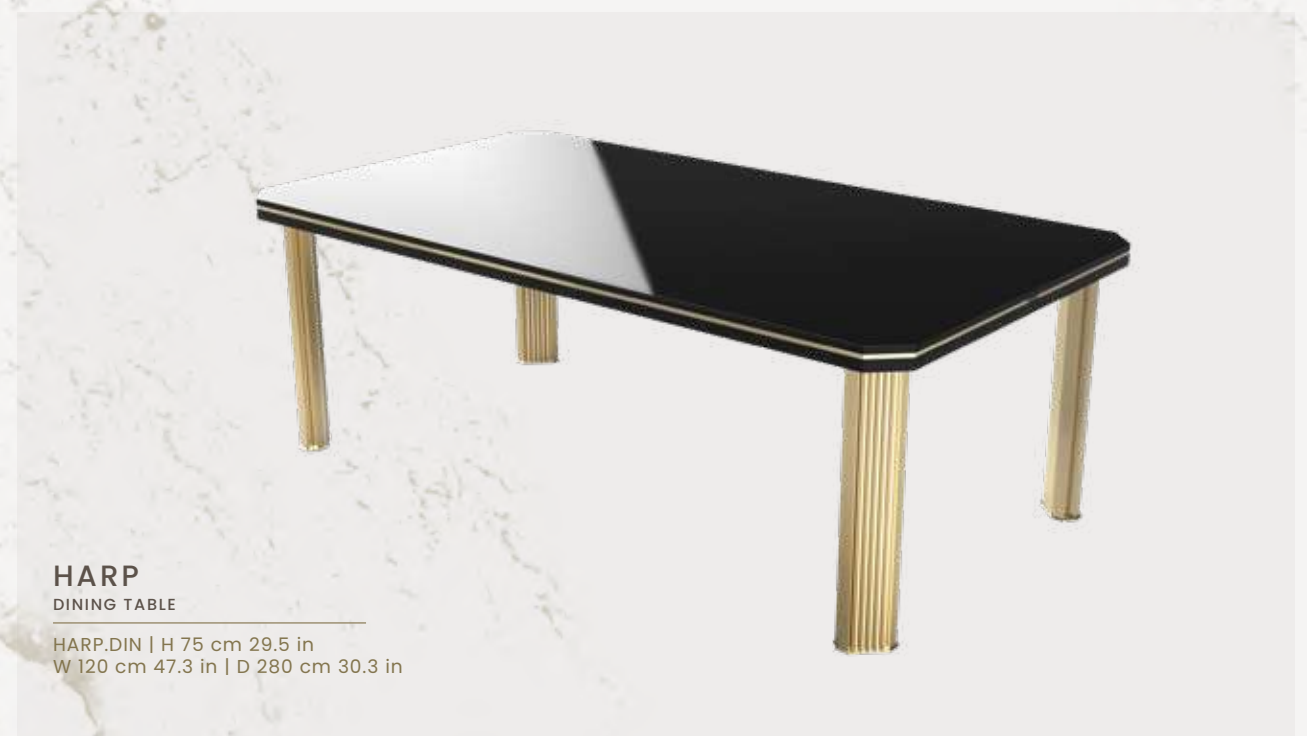

HARP
DINING TABLE

HARP.DIN | H 75 cm 29.5 in
W 120 cm 47.3 in | D 280 cm 30.3 in