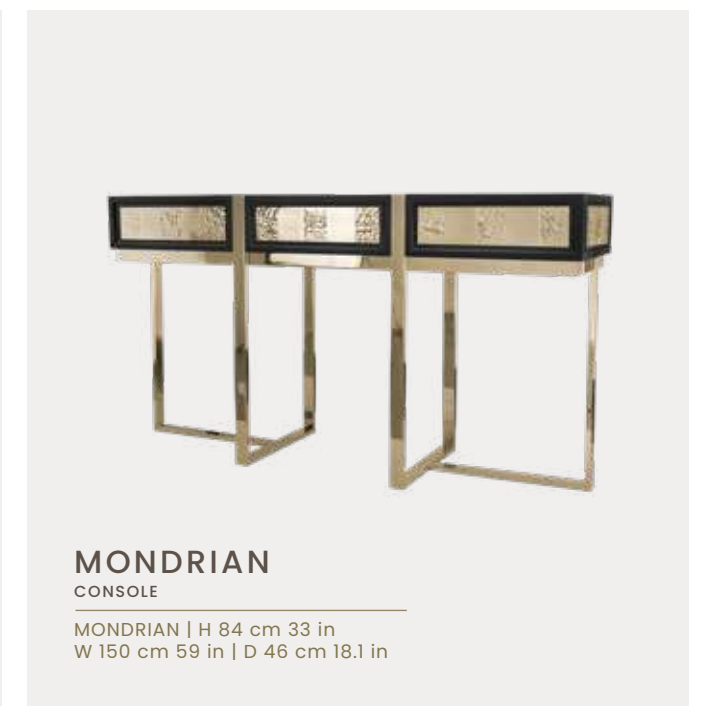

## STREAMLINE CONSOLE

STREAMLINE | H 90 cm 35.4 in  
W 130 cm 51.1 in | D 45 cm 17.7 in

## STREAMLINE BAR TABLE

STREAMLINE.BAR | H 110 cm 43.3 in  
dø 70 cm 27.5 in

# MIES CONSOLE

ALSO FEATURED: ROMA MIRROR | CANNA COAT RACK

*A Legacy of Luxury in Every Detail*