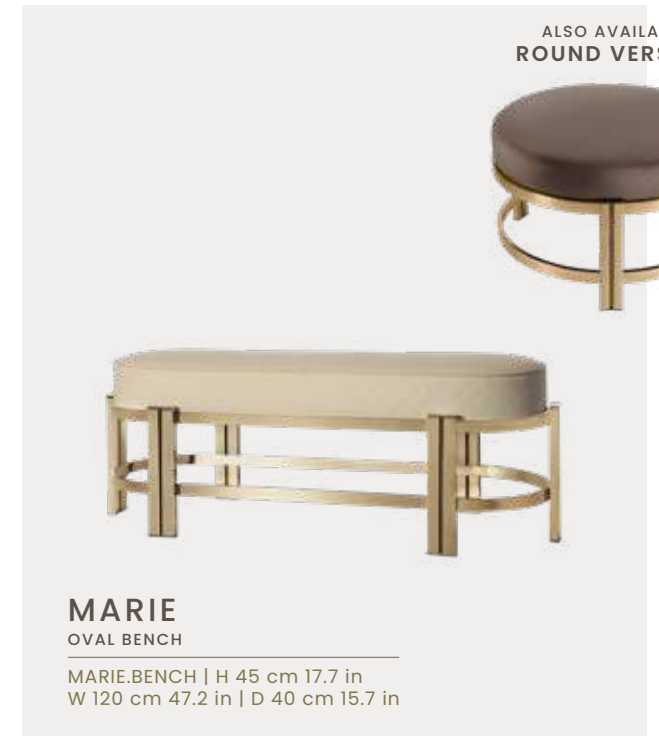

# MARIE COLLECTION

**MARIE**  
MAPLE

MARIE.ARM | H 75 cm 29.5 in  
W 85 cm 33.4 in | D 85 cm 33.4 in

**MARIE**  
OVAL BENCH

MARIE.BENCH | H 45 cm 17.7 in  
W 120 cm 47.2 in | D 40 cm 15.7 in

**MARIE**  
SOFA

MARIE.SOF | H 75 cm 29.5 in  
W 180 cm 70.8 in | D 85 cm 33.4 in