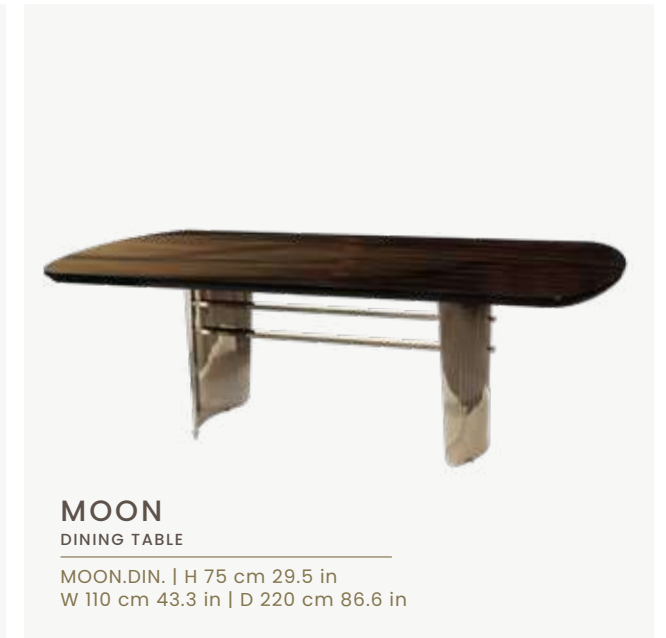

COLUMNS.CT.60 | H 40 cm 15.7 in  
W 60 cm 23.6 in | D 60 cm 23.6 in

# MOON COLLECTION

ALSO FEATURED: SEDERE CHAIR

## MOON SIDE TABLE

MOON.ST | H 60 cm 23.6 in  
dø 40 cm 15.7 in