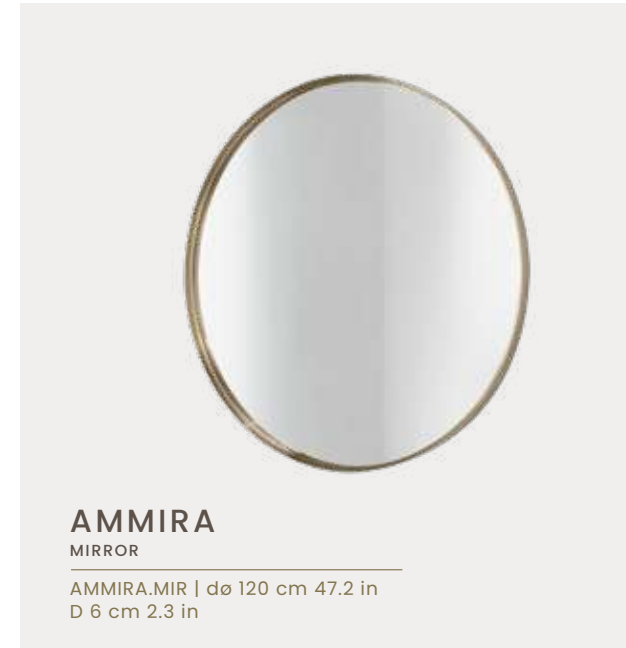

PATTERN MIRROR

A Glimpse into Extravagance and Savoir-Faire

Transcending mere reflection and becoming a captivating focal point in any room, these pieces bring a sense of grandeur and light, enriching your space with timeless beauty.

ALSO FEATURED: GRACE CONSOLE | AVOLTO PENDANT