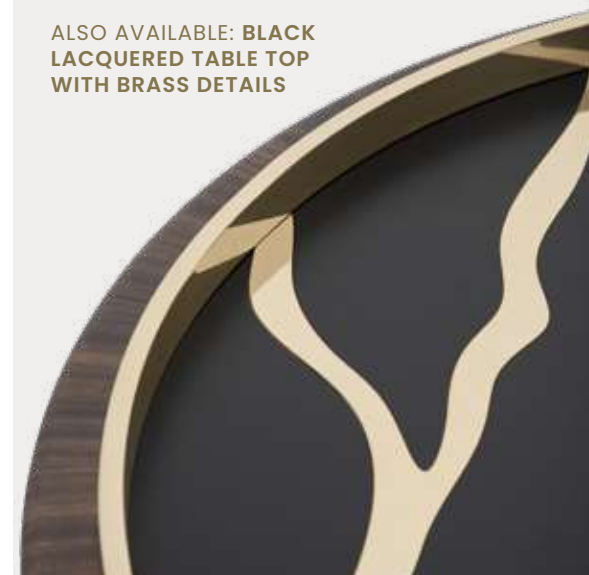

## GIANNA CENTER TABLE

GIANNA.CT.M | H 34 cm 13.3 in  
dø 120 cm 47.2 in

ALSO AVAILABLE: BLACK  
LACQUERED TABLE TOP  
WITH BRASS DETAILS