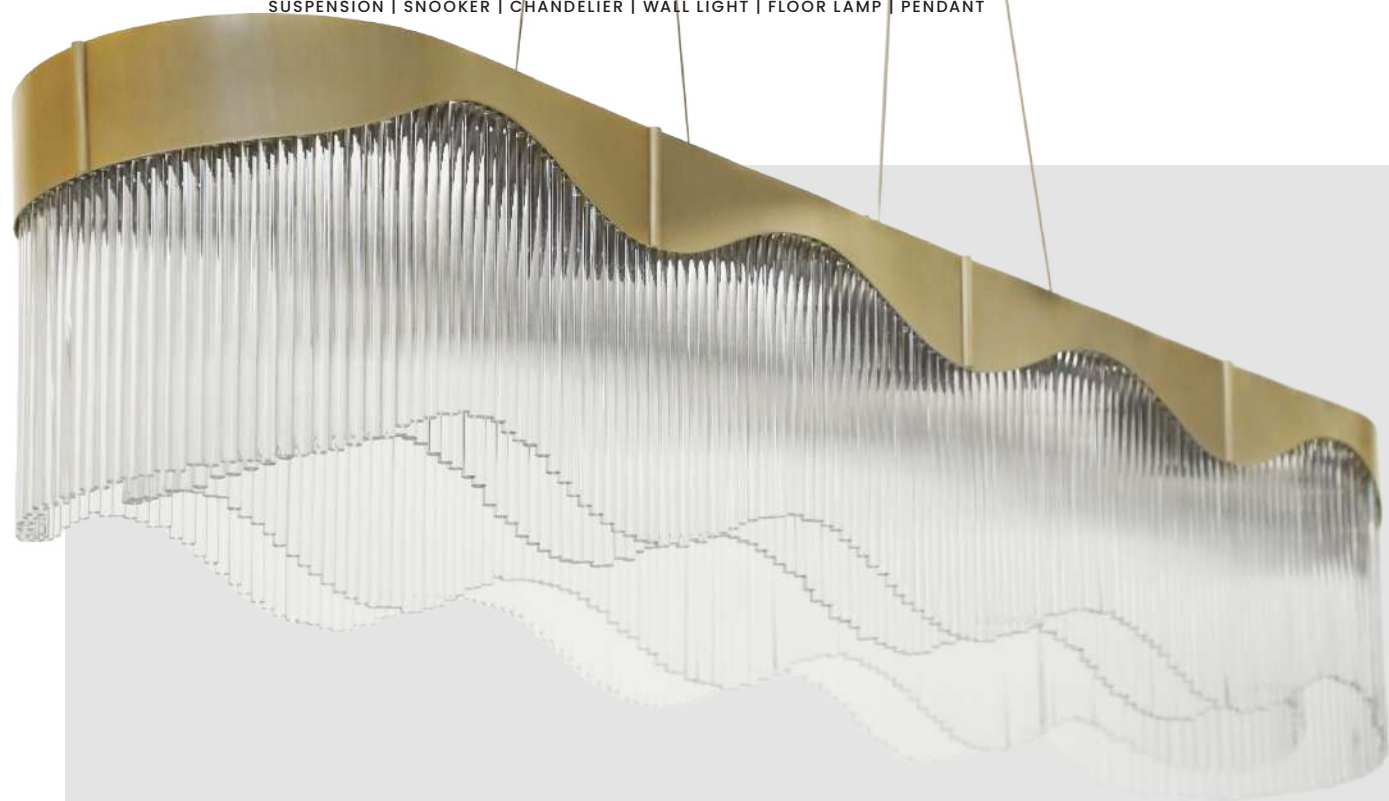

SNOOKER SUSPENSION REF: 9250.120X80
DIMENSIONS: H 31 CM - W 40 CM - D 170 CM
WEIGHT: 60 KG BULBS: 30 X G9 (28W)
MATERIAL: BRASS & GLASS