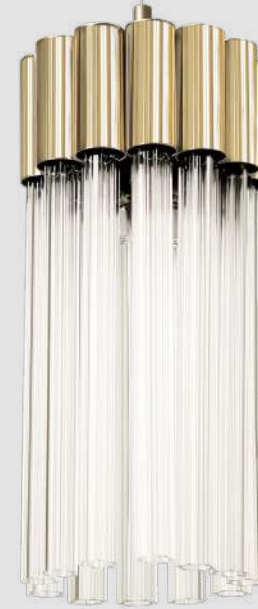

PENDANT 9883.15

DIMENSIONS: H.40CM - Ø.16CM WEIGHT: NET 10KG
BULBS: 3X G9 (MAX 28W) MATERIAL: BRASS & GLASS