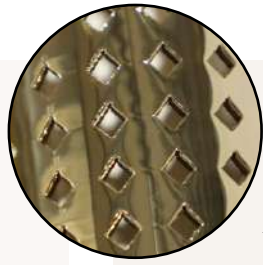

TURBINE

WALL

ORION

REFLEX

WALL