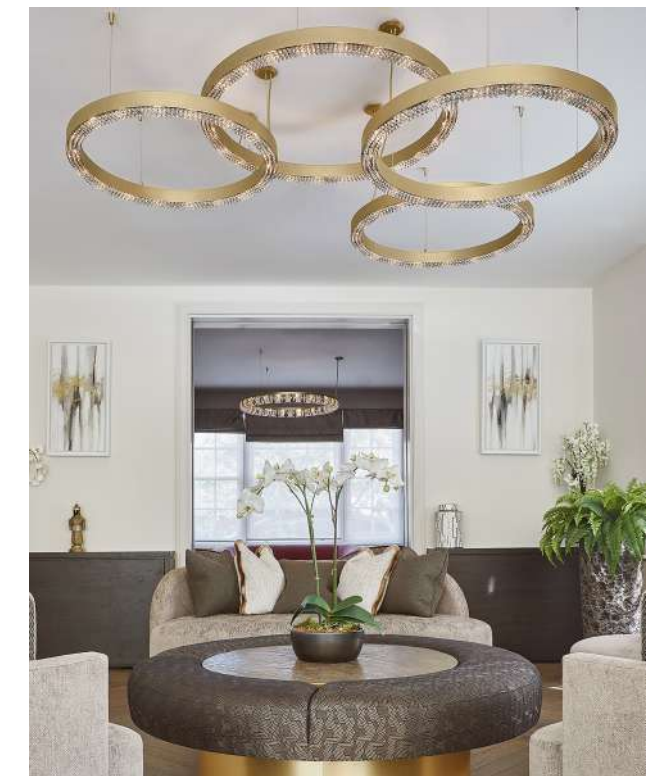

METIS SUSPENSION
SARAH GARE, UK

SHAPING
BRASS INTO
LIVEABLE
ELEGANCE