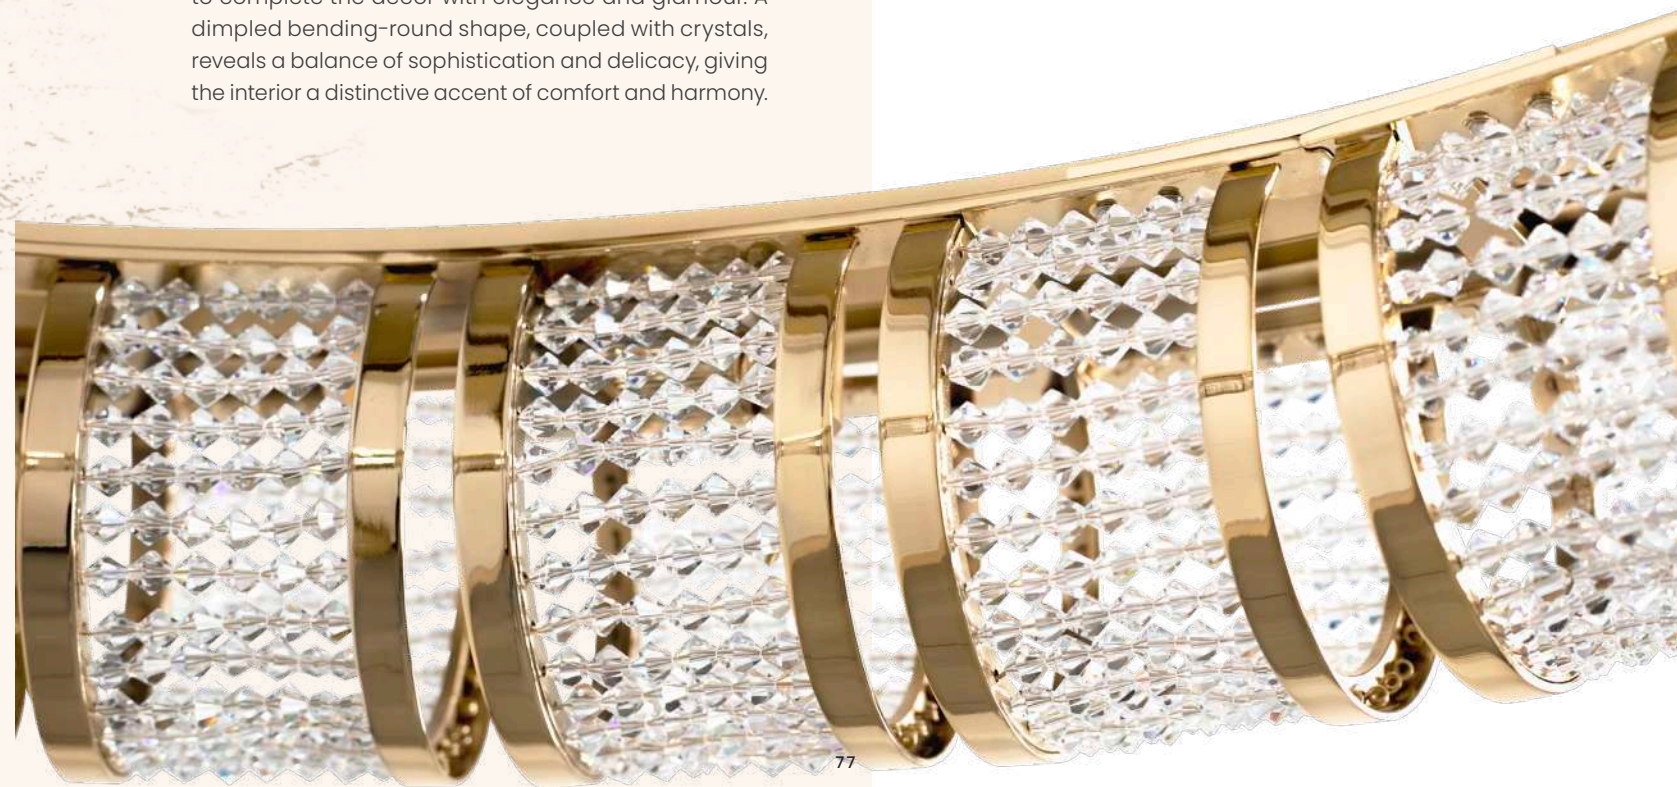

CRYSTAL BEADS

Leview

The Leview handmade suspension was designed to be a stylish solution for any room. A contemporary lighting fixture with accents of Hollywood Glam and Mid-Century Modern interior styles, a great addition to complete the décor with elegance and glamour. A dimpled bending-round shape, coupled with crystals, reveals a balance of sophistication and delicacy, giving the interior a distinctive accent of comfort and harmony.