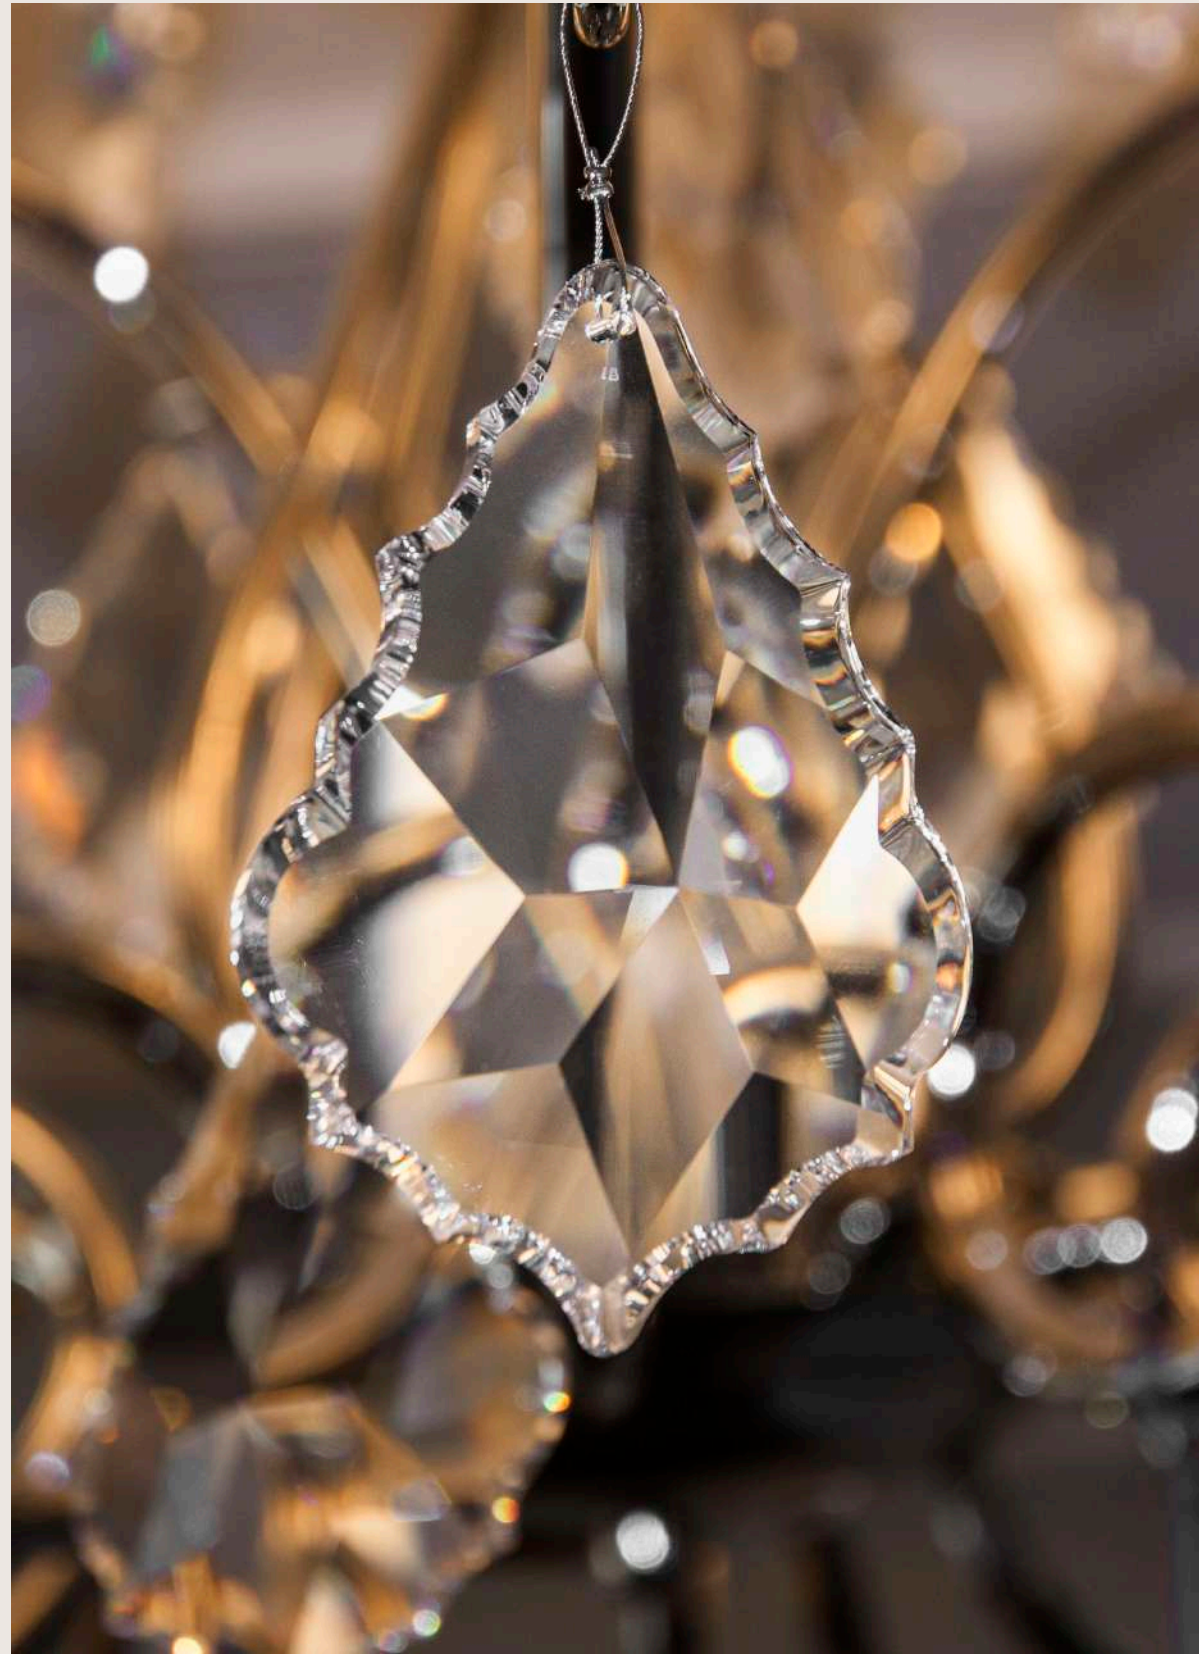

SUSPENSION 6175.18

DIMENSIONS: H.90CM - Ø.100CM WEIGHT: NET 43KG
BULBS: 18X E14 (28W)
MATERIAL: BRASS + CRYSTAL & LAMPSHADE FABRIC

Vienna

The Vienna Collection immortalized the Vienna Opera, annually held since the 19th century, and maintains the sumptuousness and richness of the event conferred by the combination of brass with the magnificent crystals. The collection's alluring and subtle design creates a refined splendour, incorporating a timeless grandiosity full of lavish details.