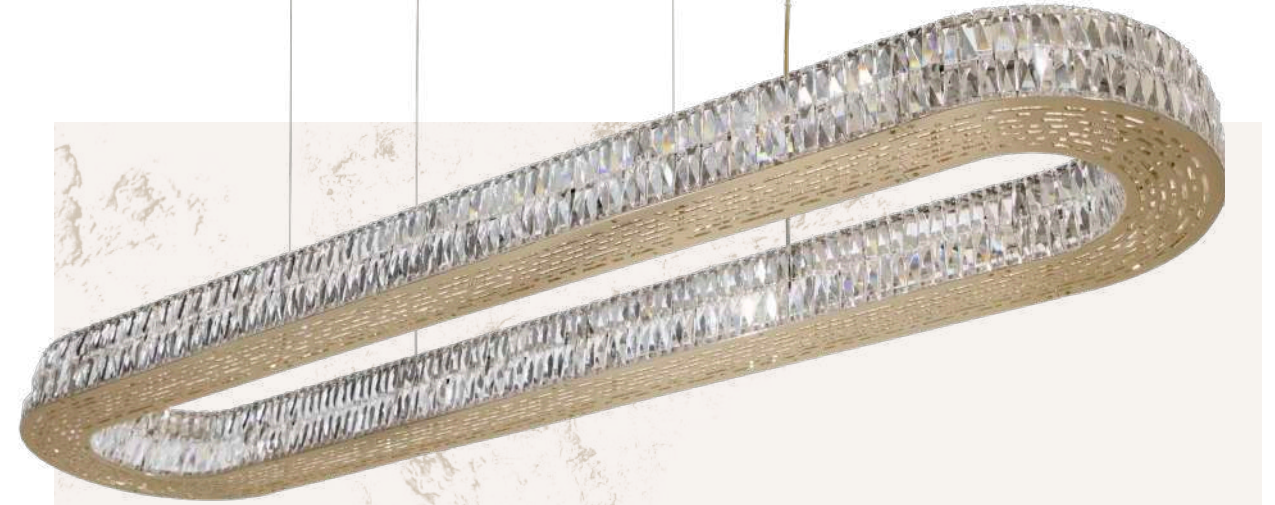

2 LEVELS SNOOKER 9190.170X40
DIMENSIONS: H.10CM - L.170CM - W.40CM WEIGHT: NET 38KG
BULBS: 22X G9 (MAX 28W) MATERIAL: BRASS & CRYSTAL