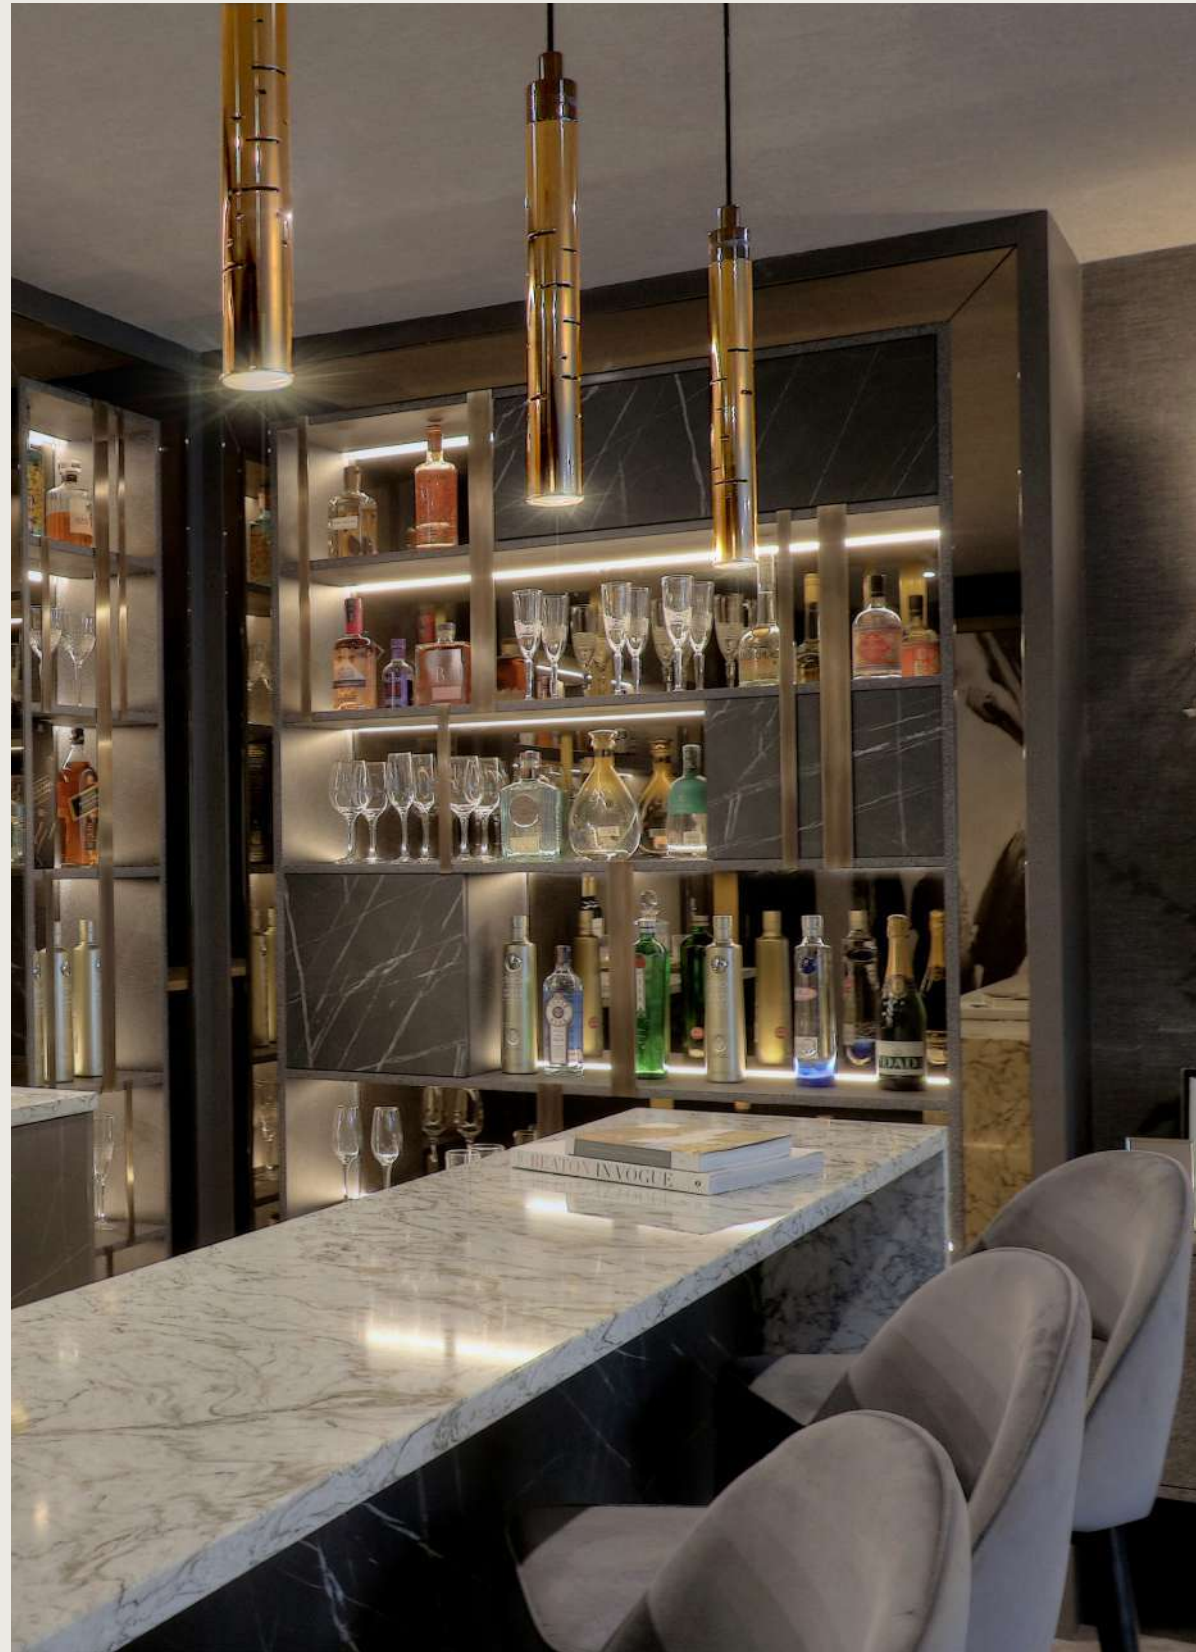

PROJECT BY: SUKI SHOCKER, UK