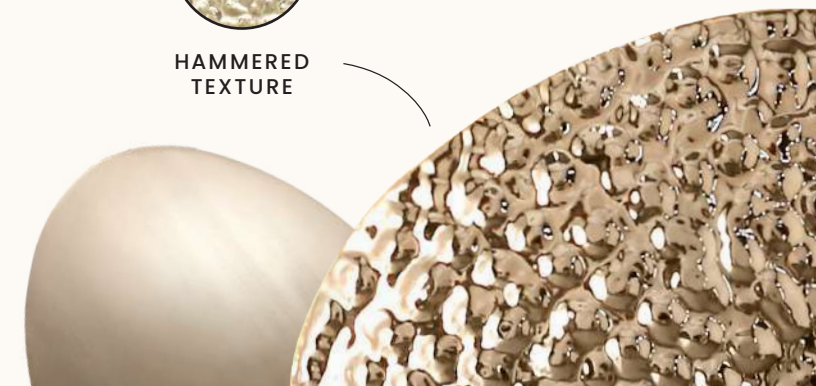

DIMENSIONS: H.74CM - W.170CM - D.55CM
BULBS: 24X G9 (MAX 28W) MATERIAL: BRASS & CRYSTAL