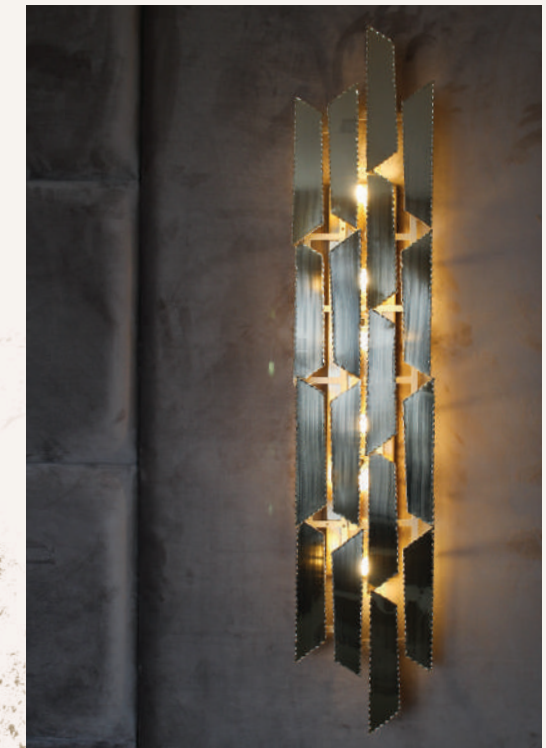

MADISON

SUSPENSION | WALL

Madison

Due to the different hammered gold-plated brass tubes, this suspension is designed to perform in a way that pampers the eyes since the versatility of the Madison Collection is the key to making every project unique and personal. Each gold-plated brass tube from the piece is hammered by the hands of experienced craftsmen.

SUSPENSION 8820.9

DIMENSIONS: H.30CM - Ø.82CM WEIGHT: NET 12,5KG
BULBS: 18X GU10 (35W) MATERIAL: BRASS

PROJECT BY: CLOVE REPUBLIC, SRI LANKA

WALL LIGHT 8821.2

DIMENSIONS: H.30CM - W.9CM - D.16CM WEIGHT: NET 2KG
BULBS: 2X GU10 (35W) MATERIAL: BRASS

MADISON

LIBERTY

WALL

Liberty

The asymmetric distribution of the geometric forms creates an unexpected visual effect as the Liberty wall light creates a surprising light spread on the walls. The use of the standard finish of gold-plated brass with the unusual geometric form makes this design a fundamental decorative piece. The luxury accents of the modern design combined with the traditional techniques reveal details executed with the utmost care. This lighting piece will transform contemporary interior designs into exclusive and stunning scenarios.

WALL LIGHT 9451.130X20

DIMENSIONS: H.130CM - W.20CM - D.10CM WEIGHT: NET 5,7KG
BULBS: 6X G9 (MAX 28W) MATERIAL: BRASS

PROJECT BY: ALDO MANZONI, ITALY

LIBERTY