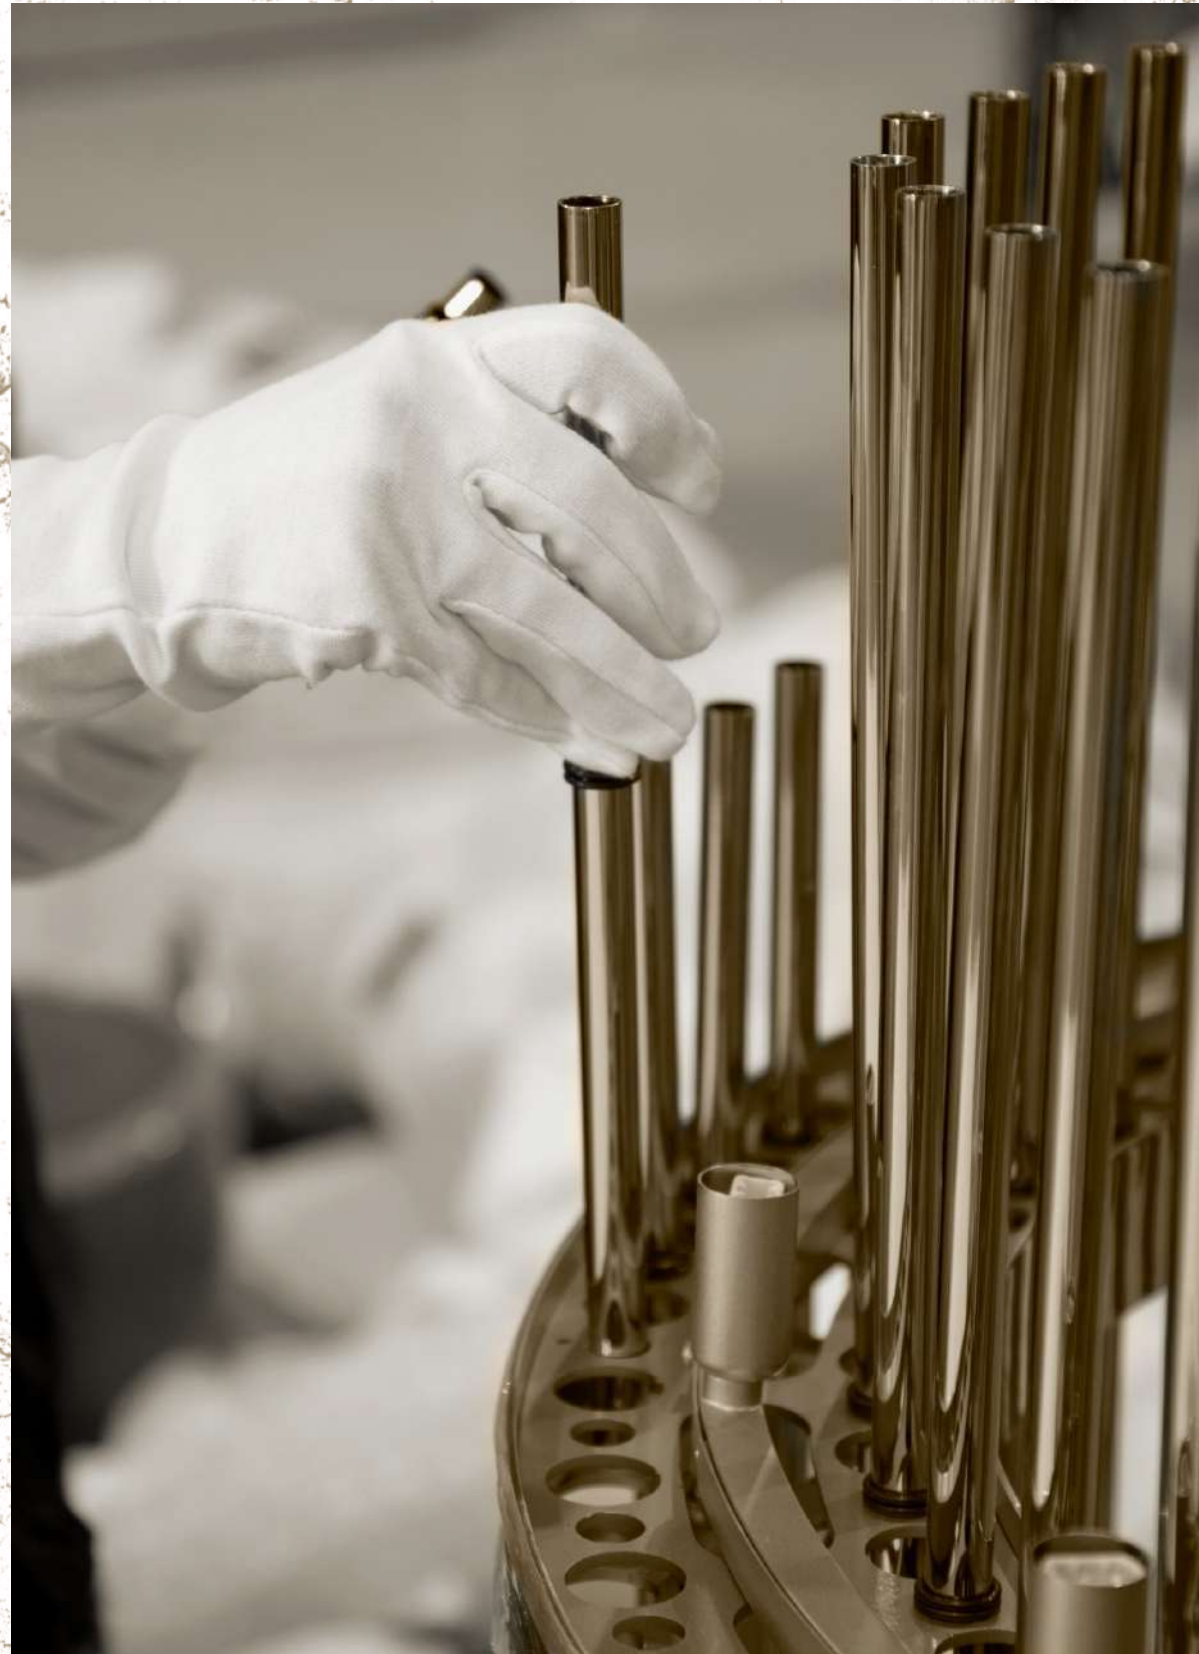

MORE THAN 45 YEARS DESIGNING A LEGACY

Since 1978 Castro Lighting expressed the commitment to never forget its roots, valuing strong traditions while implementing innovative techniques regarding the meticulously handcrafted lighting production. More than 45 years of accomplishments manifest refinement every day.

Passion, devotion, and endurance, the brand's history is shaped by creators who share the same essence. The secret? Dream bigger and strive to create breathtaking lighting and timeless experiences.

TO CREATE EXCELLENCE
IN THE HISTORY OF
LIGHTING DESIGN