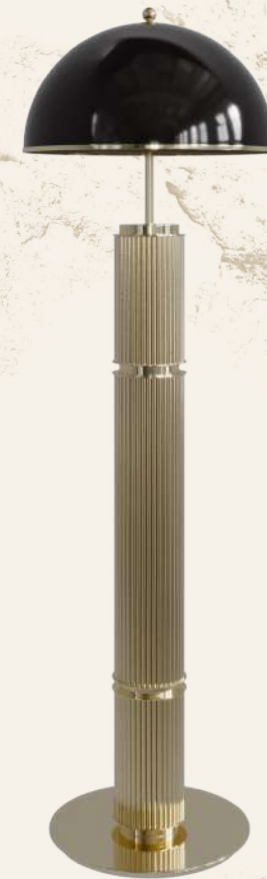

FLOOR LAMP 3085.3

DIMENSIONS: H.165CM - Ø.50CM
BULBS: 2X E27 (MAX 28W) MATERIAL: ALUMINUM & BRASS