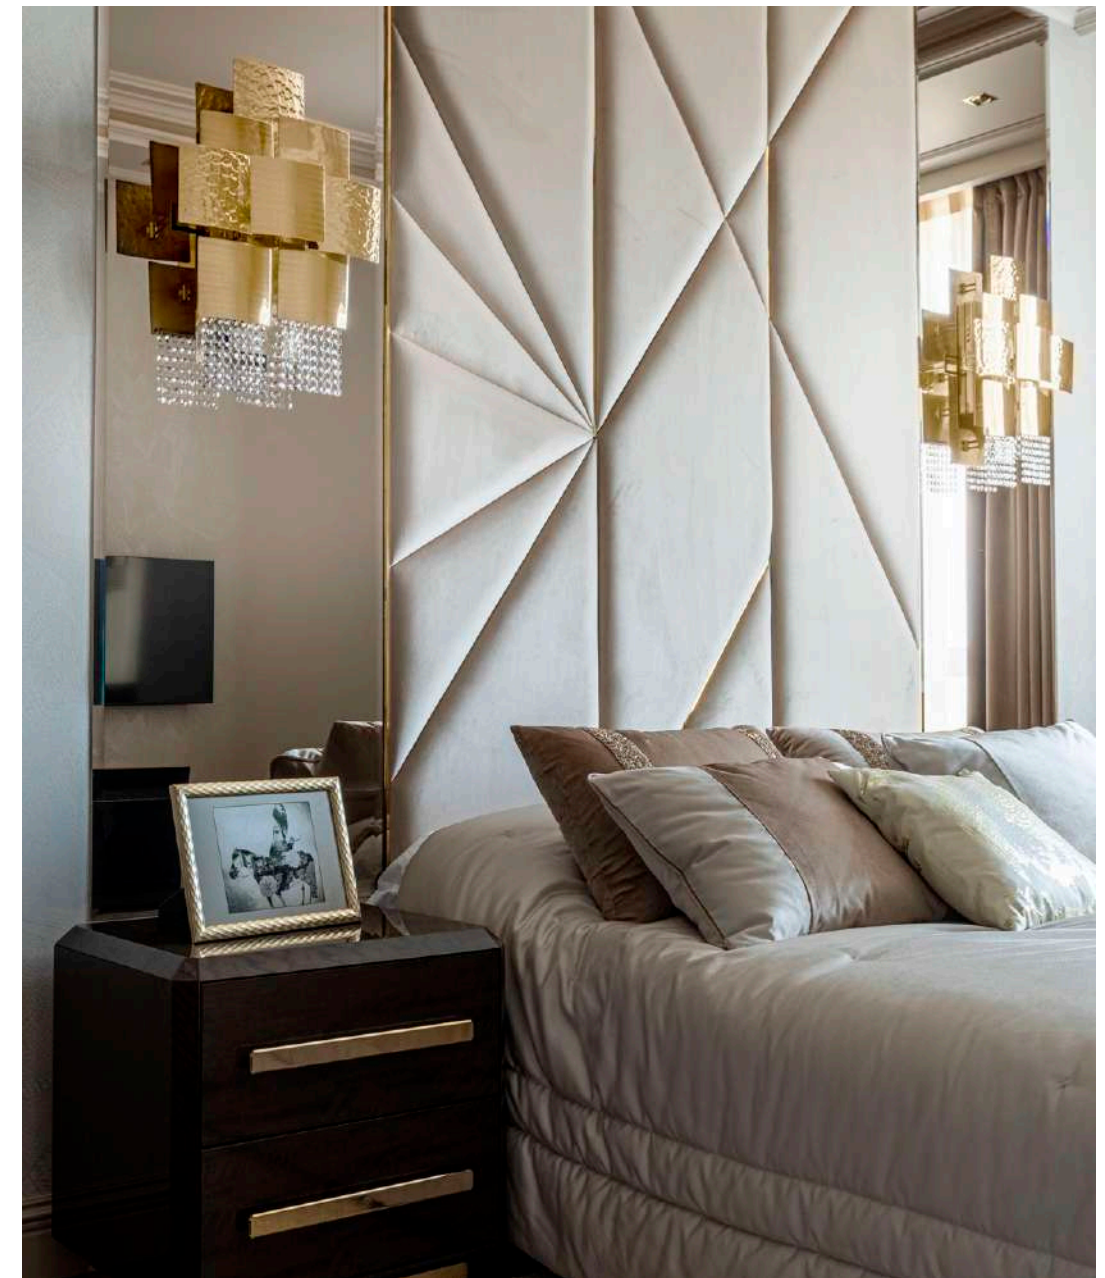

METIS SUSPENSION
VYBOR DESIGN, RUSSIA

BRASS
MINIMALISM
MEETS
ALLURING
CRYSTALS

MONDRIAN WALL LIGHT
MARINA PUTILOVSKAYA, RUSSIA

STREAMLINE TABLE LAMP
OPERA CONTEMPORARY, ITALY

**BOLD
DECORATION
IN LUXURIOUS
INTERIORS**