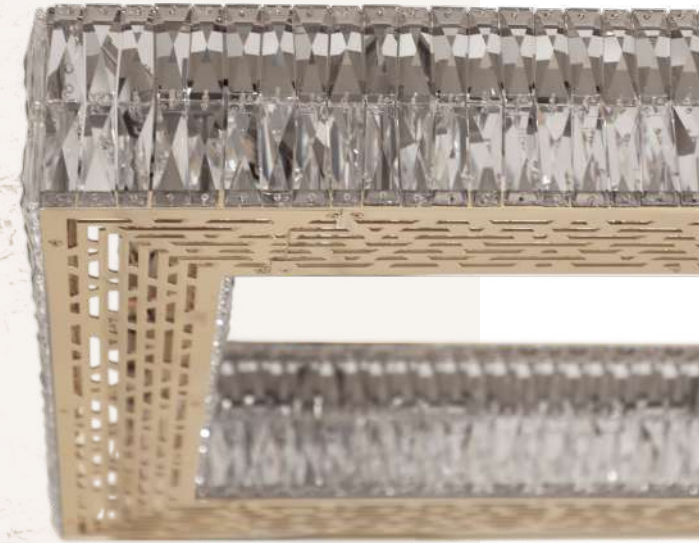

2 LEVELS SUSPENSION 9190.100

DIMENSIONS: H.10CM - Ø.100CM WEIGHT: NET 23KG
BULBS: 24X G9 (MAX 28W) MATERIAL: BRASS & CRYSTAL

ALSO FEATURED BY CASTRO: FLUSSO DINING TABLE | MARIE CHAIR | AMMIRA MIRROR

2 LEVELS SNOOKER 9190.170X40
 DIMENSIONS: H.10CM - L.170CM - W.40CM WEIGHT: NET 38KG
 BULBS: 22X G9 (MAX 28W) MATERIAL: BRASS & CRYSTAL