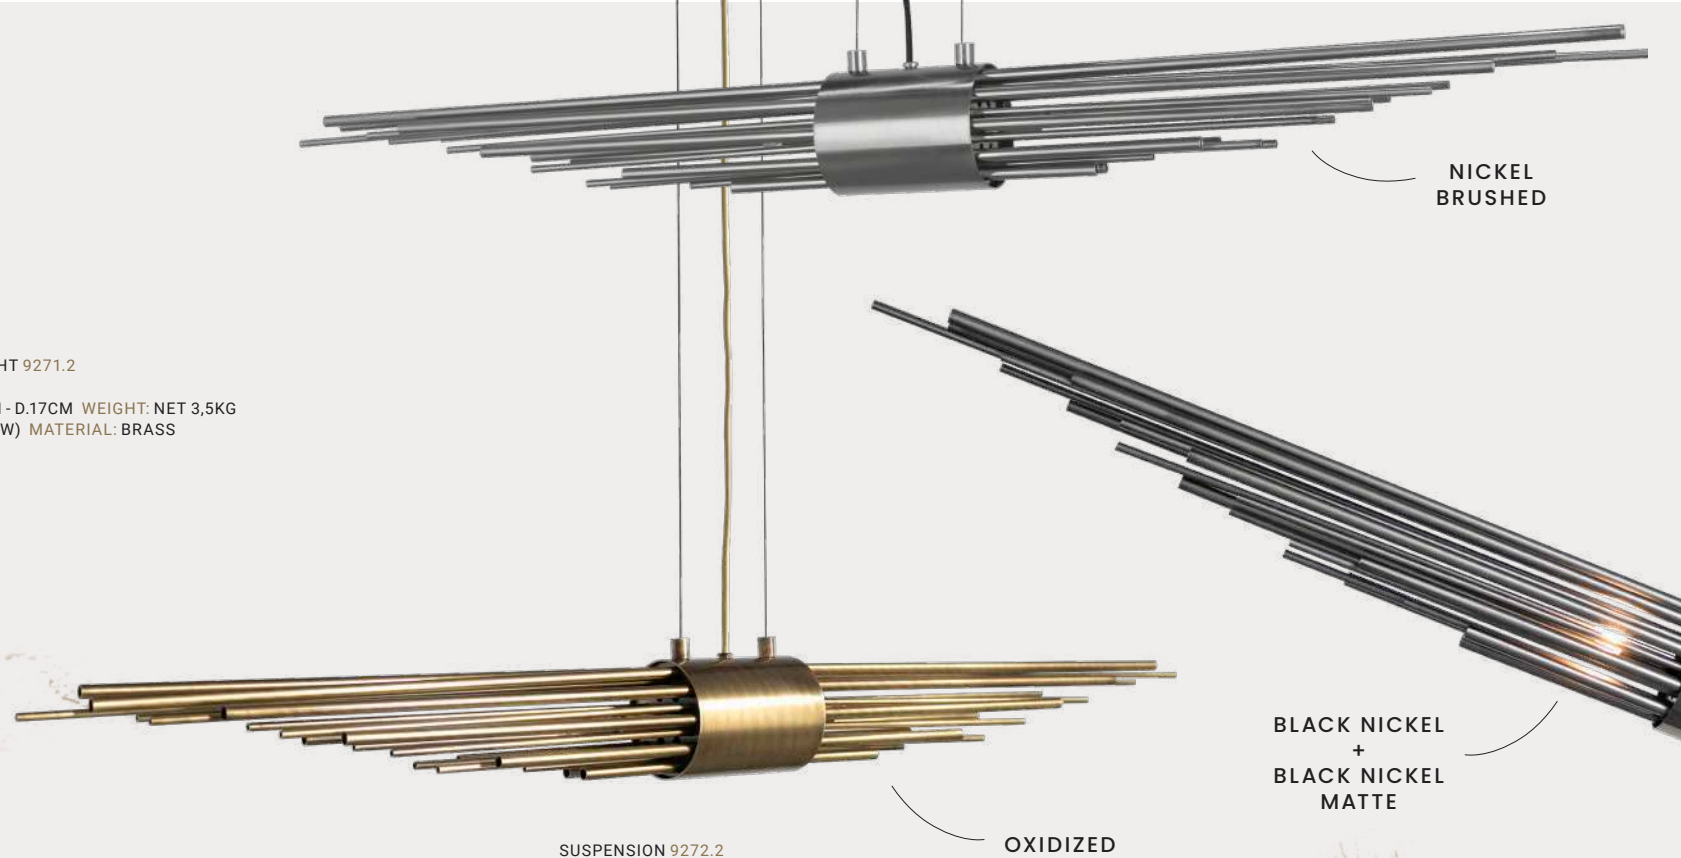

WALL LIGHT 9271.2
DIMENSIONS: H.66CM - W.9CM - D.17CM WEIGHT: NET 3,5KG
BULBS: 2X G9 (MAX 28W) MATERIAL: BRASS

SUSPENSION 9272.2
DIMENSIONS: Ø.9CM - W.100CM WEIGHT: NET 5KG
BULBS: 2X G9 (MAX 28W) MATERIAL: BRASS

NICKEL BRUSHED

OXIDIZED

BLACK NICKEL + BLACK NICKEL MATTE