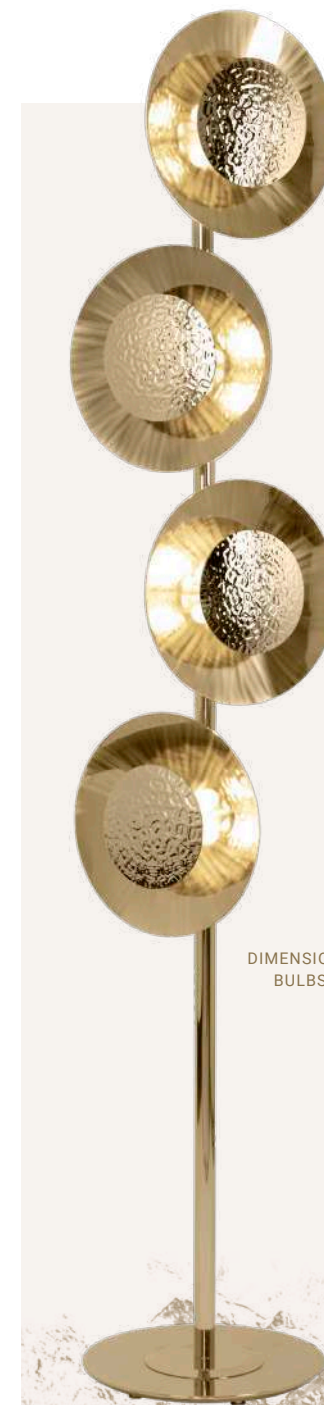

TABLE LAMP 9583.1

DIMENSIONS: H.75CM - W.75CM - D.24CM WEIGHT: NET 9,5KG
BULBS: 1X G9 (28W) MATERIAL: BRASS & MARBLE

PLAY WITH UNIQUE TEXTURES & MARBLES

+ MORE OPTIONS P.206

The Savoye Collection

The Savoye Collection bears the authentic name of the famous Villa Savoye, one of the greatest icons of modern architecture. This design is unparalleled in the elegance and tenderness it displays. It combines two different finishes in the layered brass, bringing a delicate charisma to the lampshades. A combination of roughness, fine detailing, and refined design perfectly fits mid-century modern or art deco interior styles.