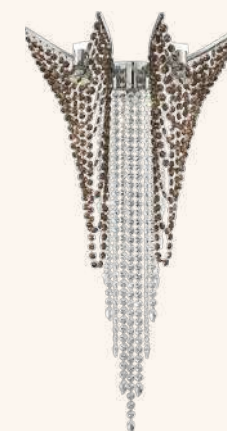

WALL LIGHT 8011.3

DIMENSIONS: H.80CM - W.44CM - D.25CM WEIGHT: NET 3KG
BULBS: 3X GU10 (MAX 35W) MATERIAL: BRASS & CRYSTAL