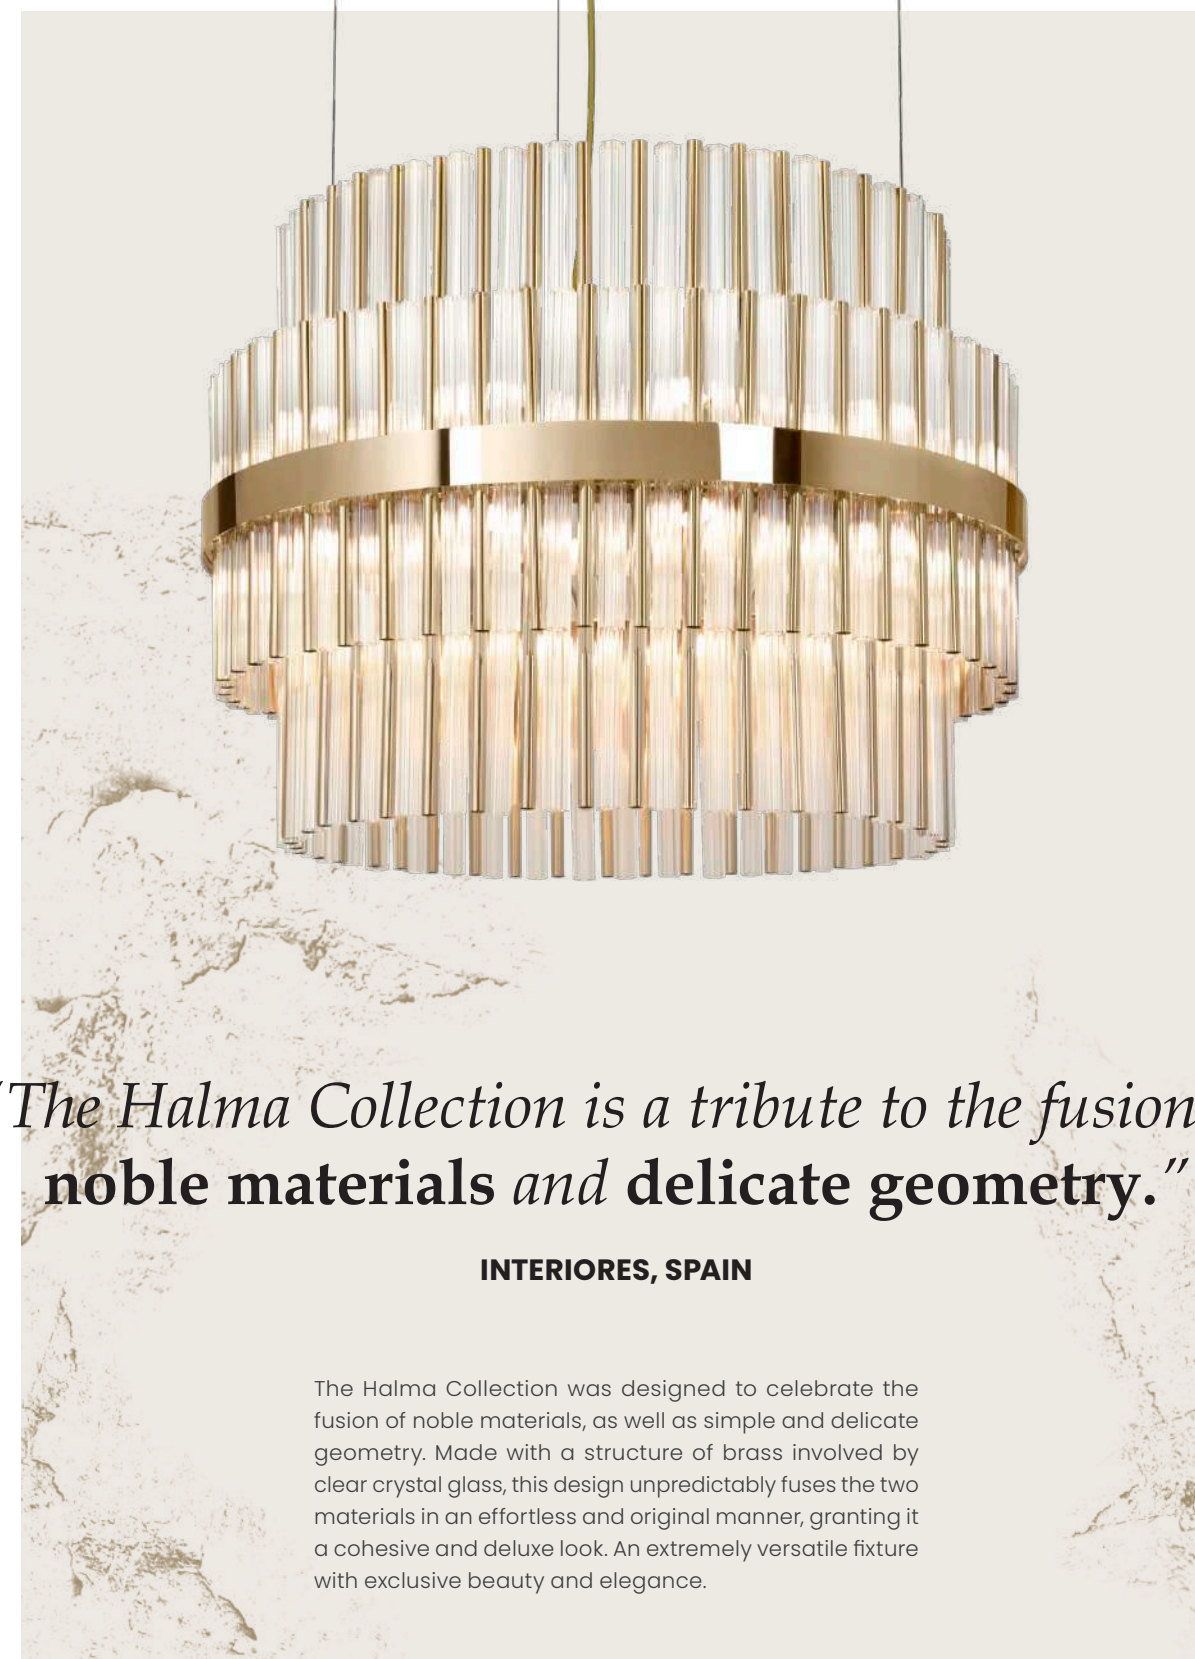

“The Halma Collection is a tribute to the fusion of noble materials and delicate geometry.”

INTERIORES, SPAIN

The Halma Collection was designed to celebrate the fusion of noble materials, as well as simple and delicate geometry. Made with a structure of brass involved by clear crystal glass, this design unpredictably fuses the two materials in an effortless and original manner, granting it a cohesive and deluxe look. An extremely versatile fixture with exclusive beauty and elegance.

SUSPENSION 9620.80

DIMENSIONS: H.60CM - Ø.80CM WEIGHT: NET 45KG
BULBS: 36X G9 (MAX 28W) MATERIAL: BRASS & GLASS