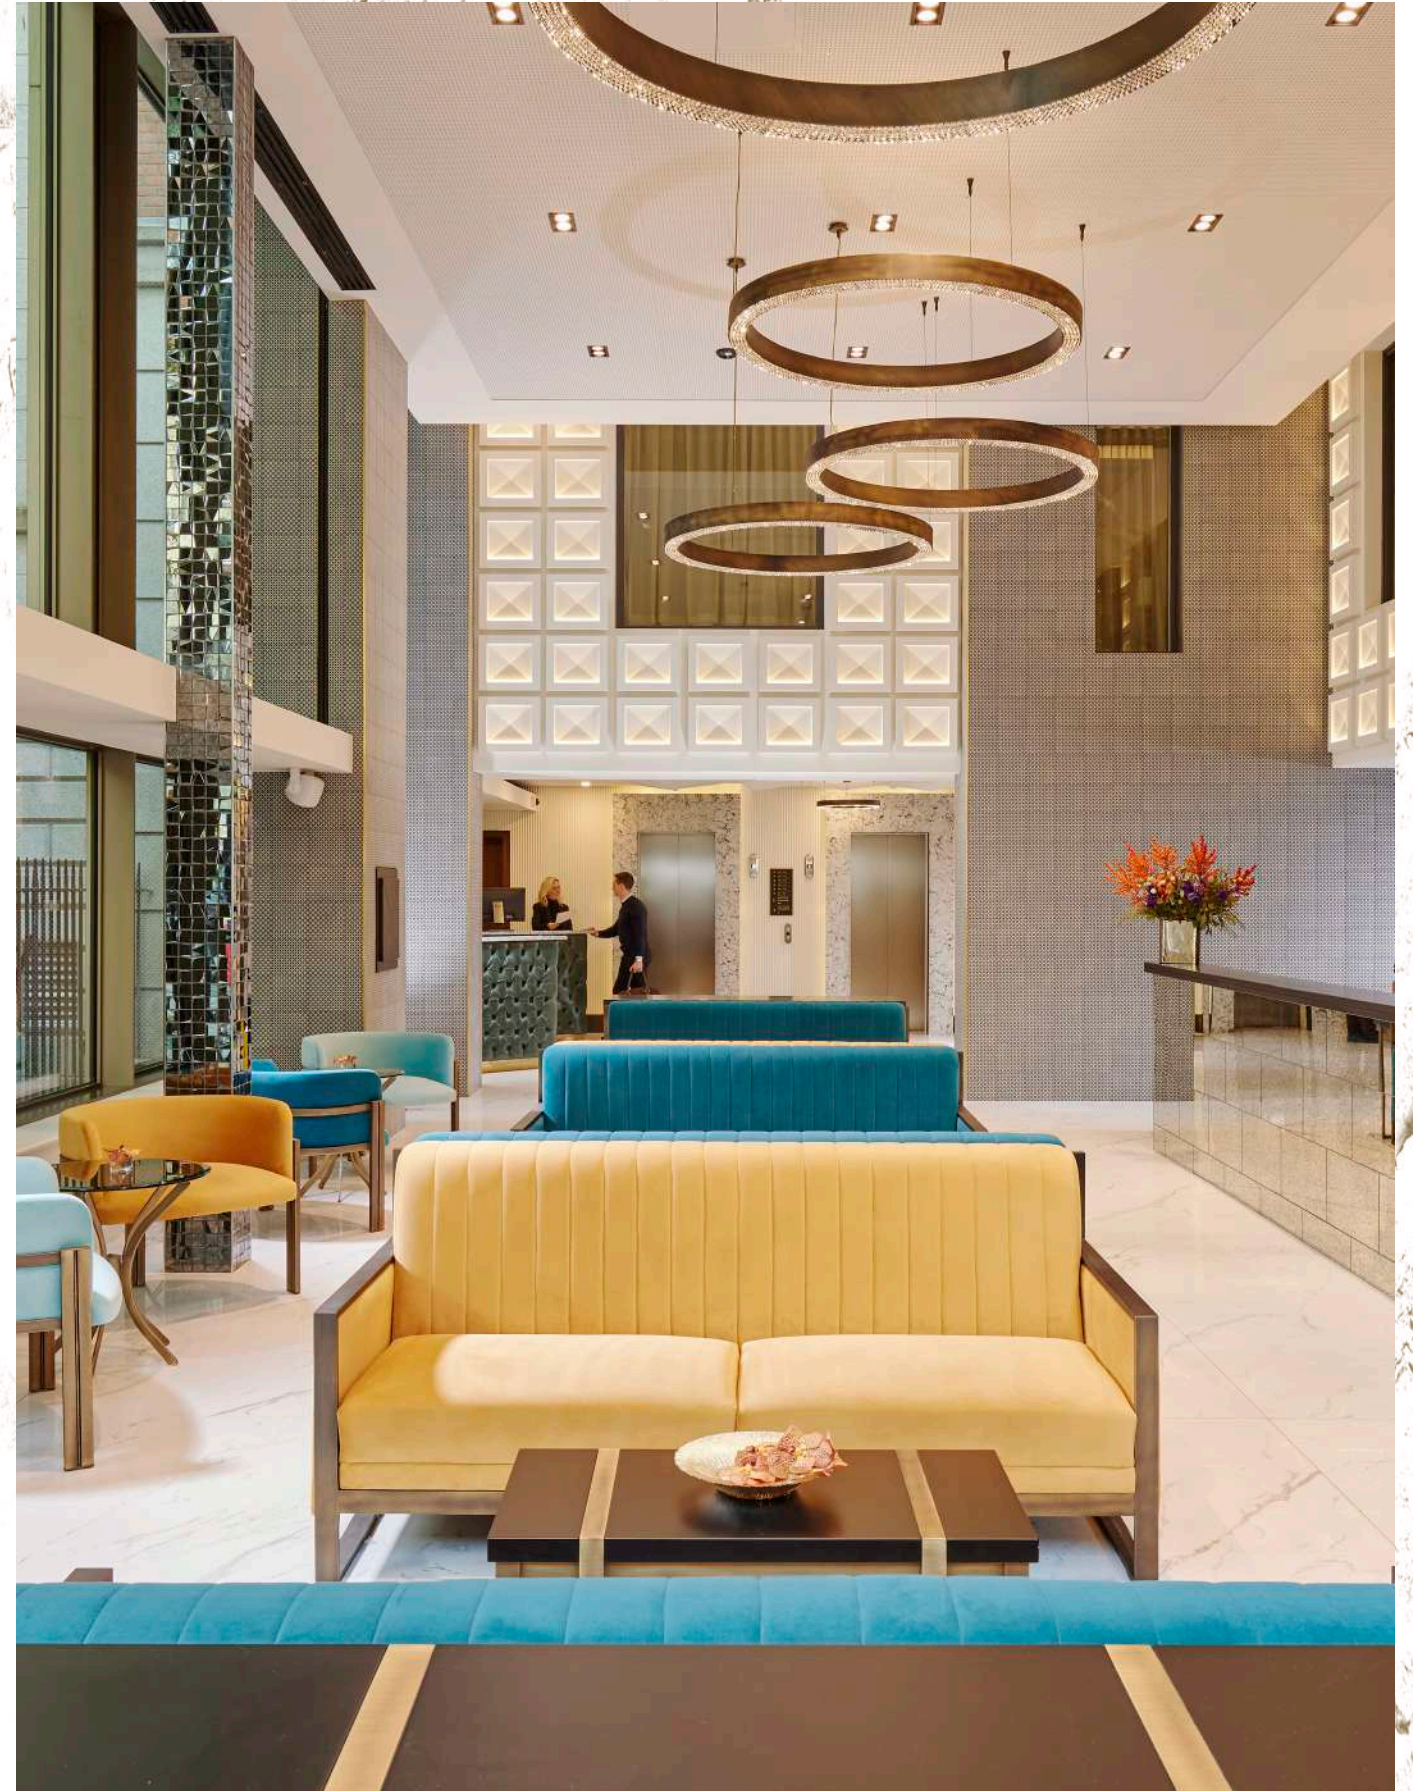

METIS SUSPENSION + MARIE CHAIR + PABLO SOFA + HARING SIDE TABLE + MONDRIAN CENTER TABLE
THE GRAFTON HOTEL, IRELAND