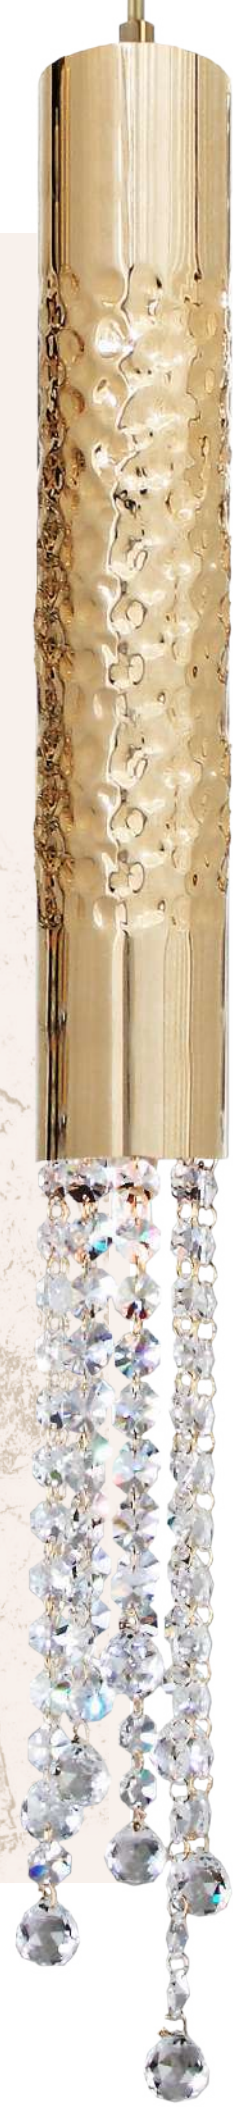

TABLE LAMP 8856.1
 DIMENSIONS: H.65CM - Ø.40CM
 WEIGHT: NET 3,5KG BULBS 1X E27 (MAX 28W)
 MATERIAL: BRASS & LAMP SHADE FABRIC

PROJECTS BY: HAMADA ASHRAF, EGYPT

PROJECT BY: ELENA BESEDINA, RUSSIA

SUSPENSION 5915