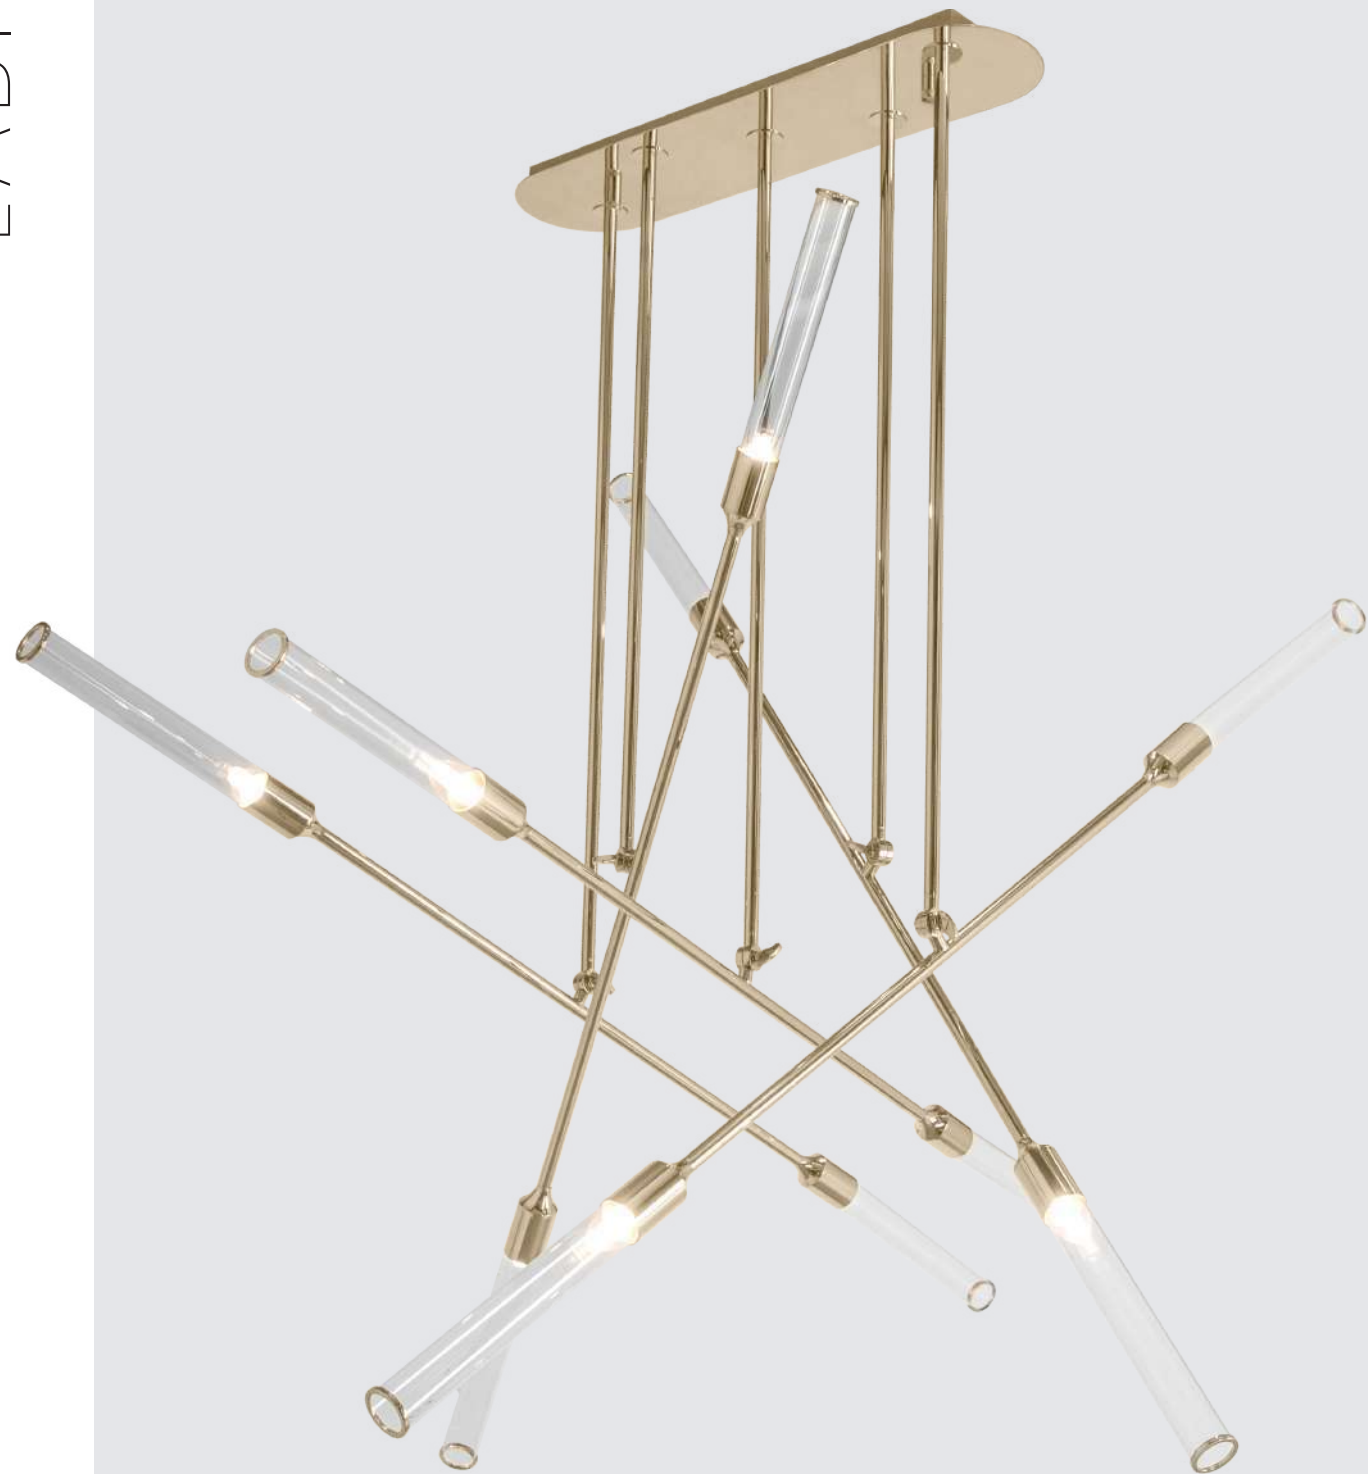

DC MAGAZINE, RUSSIA

ALSO FEATURED BY CASTRO: MARIE CENTER TABLE (BIG & SMALL) | BLOSSOM STOOL | COLUMNS SHELF | AMMIRA MIRROR | STREAMLINE FLOOR LAMP

SUSPENSION 9710.10

DIMENSIONS: H.160CM - W.140CM - D.150CM WEIGHT: NET 15KG
 BULBS: 10X G9 (MAX 28W) MATERIAL: BRASS & GLASS