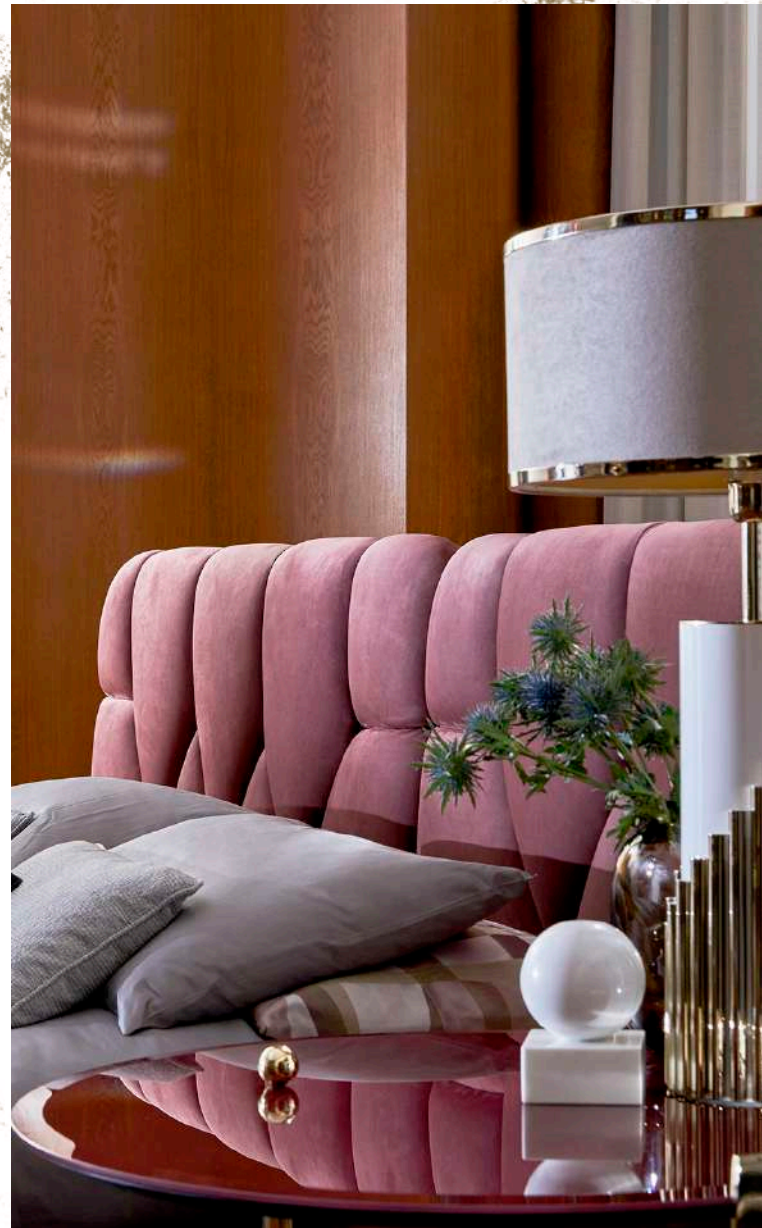

STREAMLINE TABLE LAMP
OPERA CONTEMPORARY, ITALY