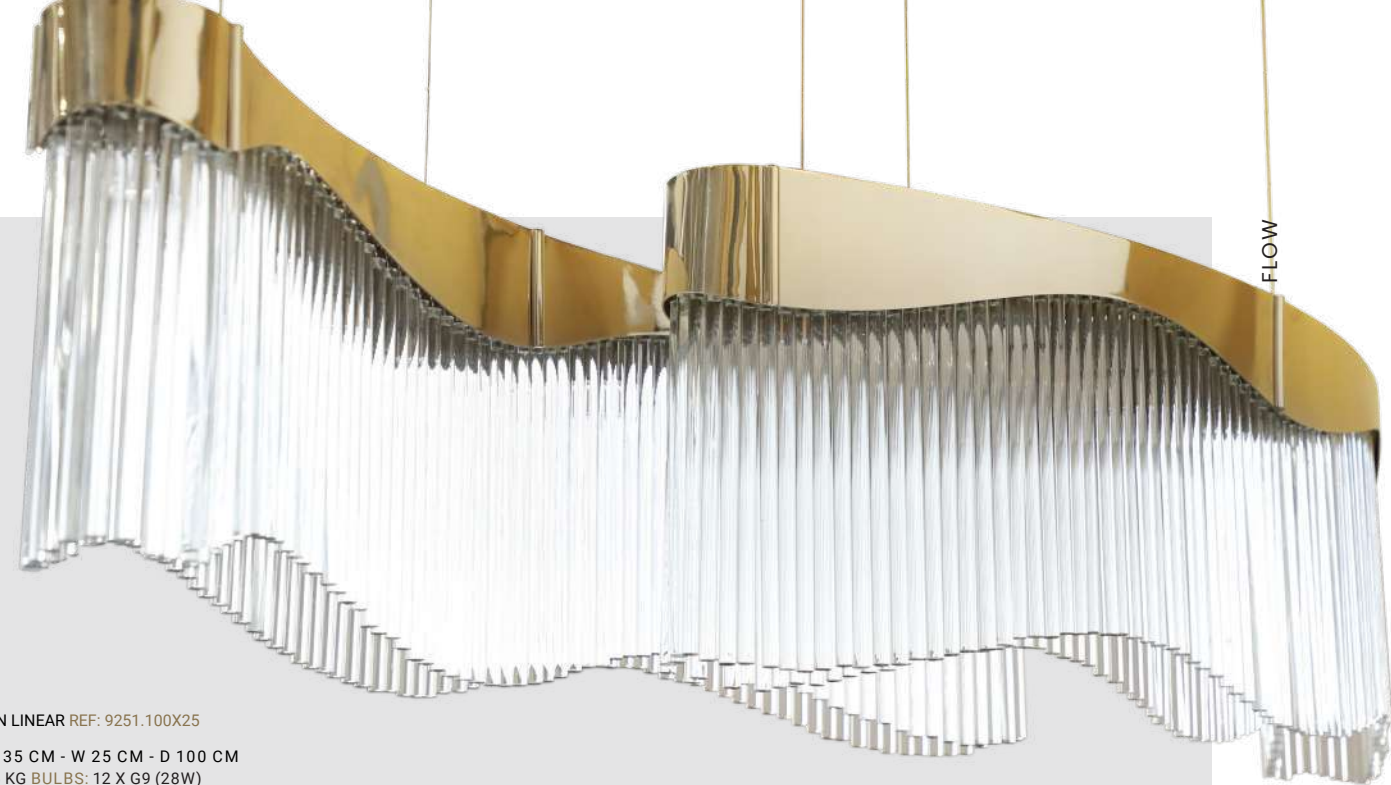

SUSPENSION LINEAR REF: 9251.100X25
DIMENSIONS: H 35 CM - W 25 CM - D 100 CM
WEIGHT: 25 KG BULBS: 12 X G9 (28W)
MATERIAL: BRASS & GLASS