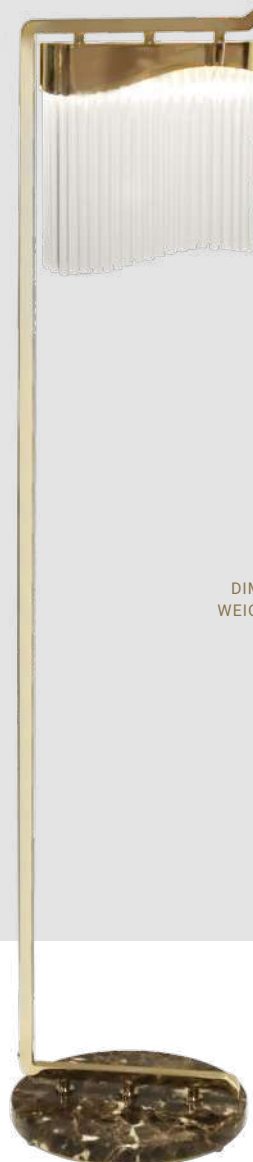

SUSPENSION REF: 9250.120X80

DIMENSIONS: H 35 cm - W 80 cm - D 120 cm
WEIGHT: 25 KG BULBS: 12 X G9 (28W) MATERIAL: BRASS & GLASS

SNOOKER SUSPENSION REF: 9250.120X80
DIMENSIONS: H 31 CM - W 40 CM - D 170 CM
WEIGHT: 60 KG BULBS: 30 X G9 (28W)
MATERIAL: BRASS & GLASS

SUSPENSION LINEAR REF: 9251.100X25
DIMENSIONS: H 35 CM - W 25 CM - D 100 CM
WEIGHT: 25 KG BULBS: 12 X G9 (28W)
MATERIAL: BRASS & GLASS

FLOOR LAMP REF: 9257.40
DIMENSIONS: H 170 cm - dØ 40 cm
WEIGHT: 18 KG BULBS: 6 X G9 (28W)
MATERIAL: BRASS & GLASS