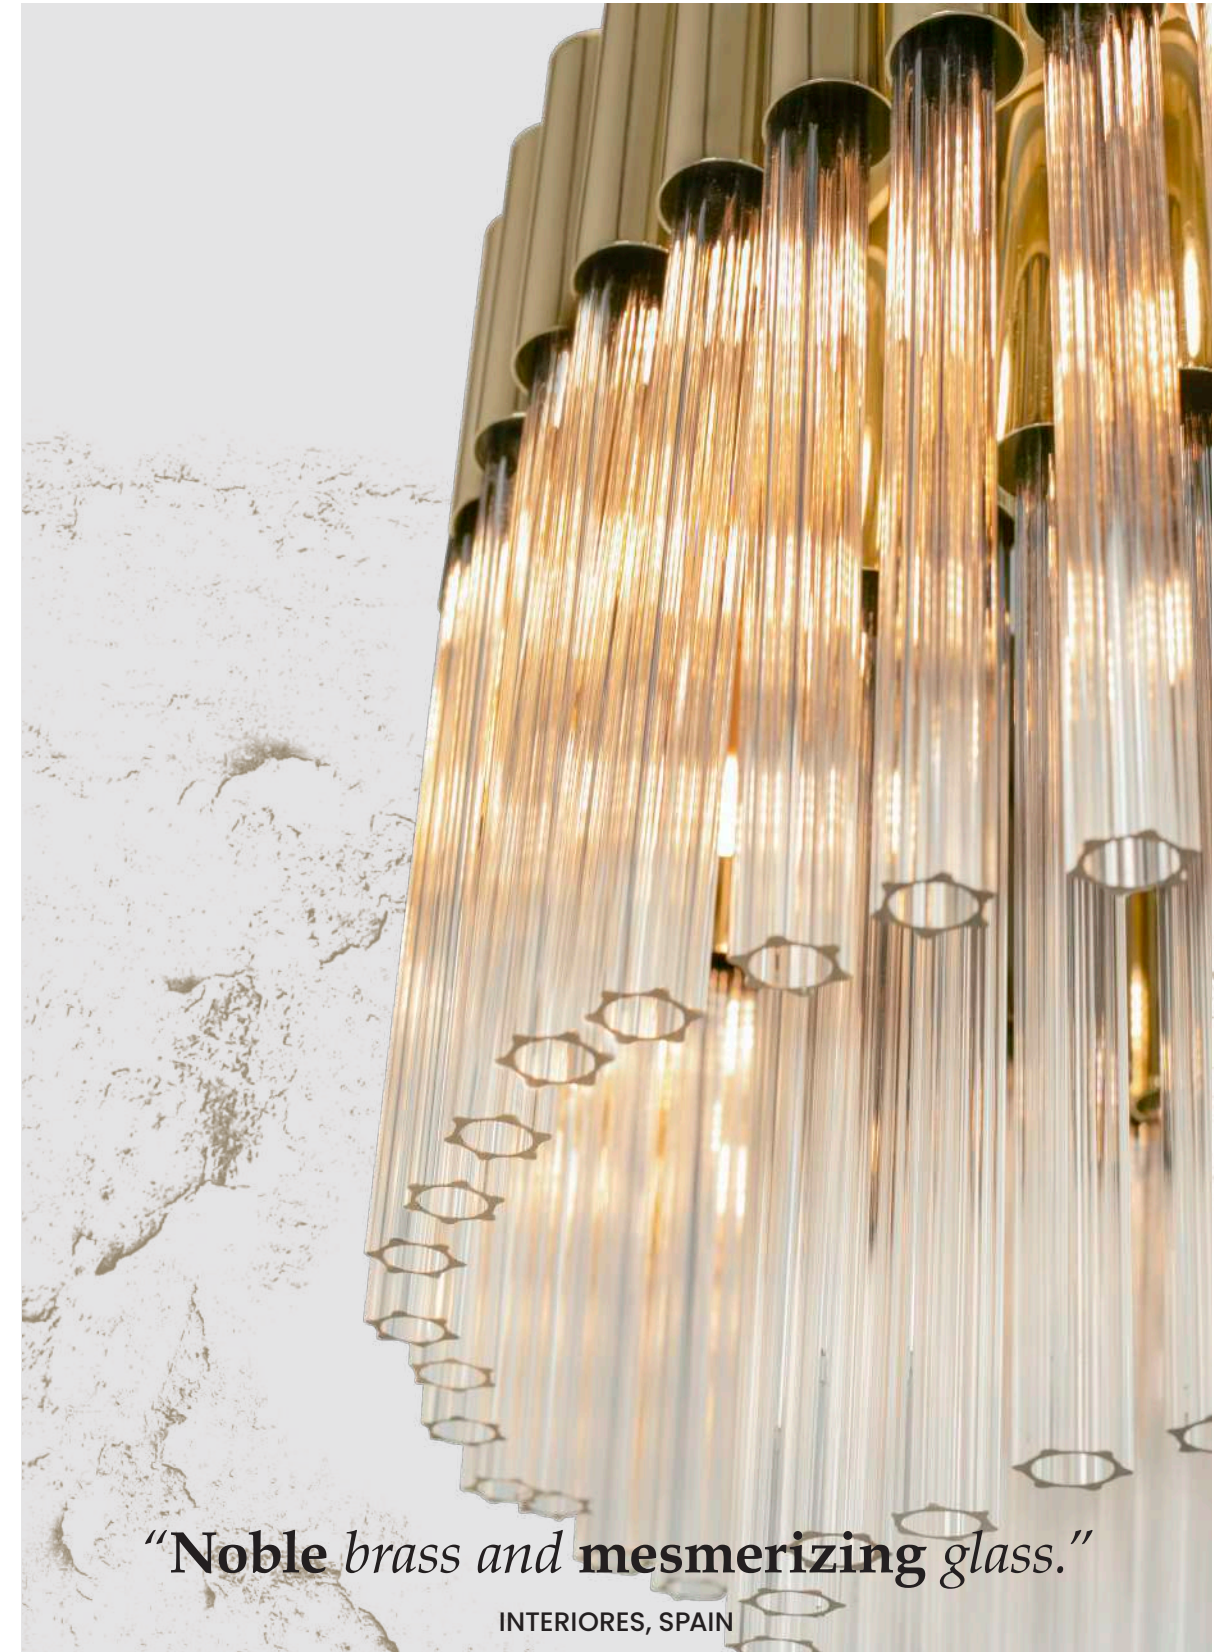

"Noble brass and mesmerizing glass."

INTERIORES, SPAIN

ARCADE