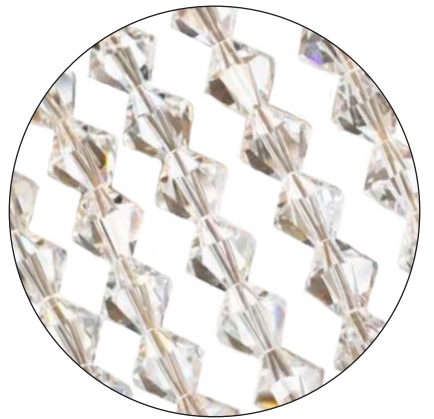

CRYSTAL BEADS

Leview

The Leview handmade suspension was designed to be a stylish solution for any room. A contemporary lighting fixture with accents of Hollywood Glam and Mid-Century Modern interior styles, a great addition to complete the décor with elegance and glamour. A dimpled bending-round shape, coupled with crystals, reveals a balance of sophistication and delicacy, giving the interior a distinctive accent of comfort and harmony.