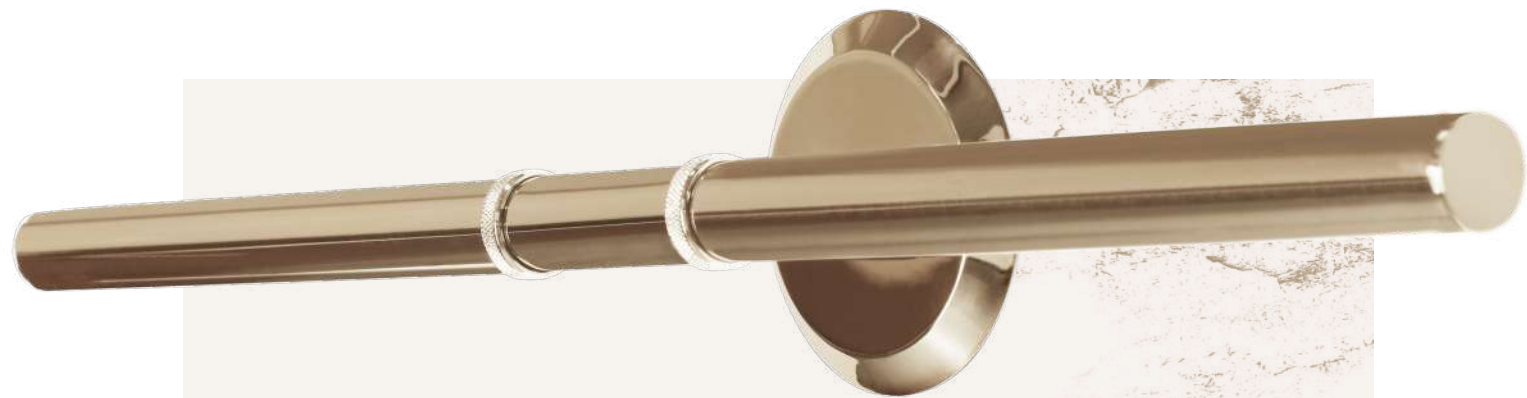

WALL LIGHT 9901.2

DIMENSIONS: H.14CM - W.75CM - D.16CM - (TUBE ONLY - Ø.3,5CM)
WEIGHT: NET 2,5KG
BULBS: 4X G9 (MAX 28W) MATERIAL: BRASS