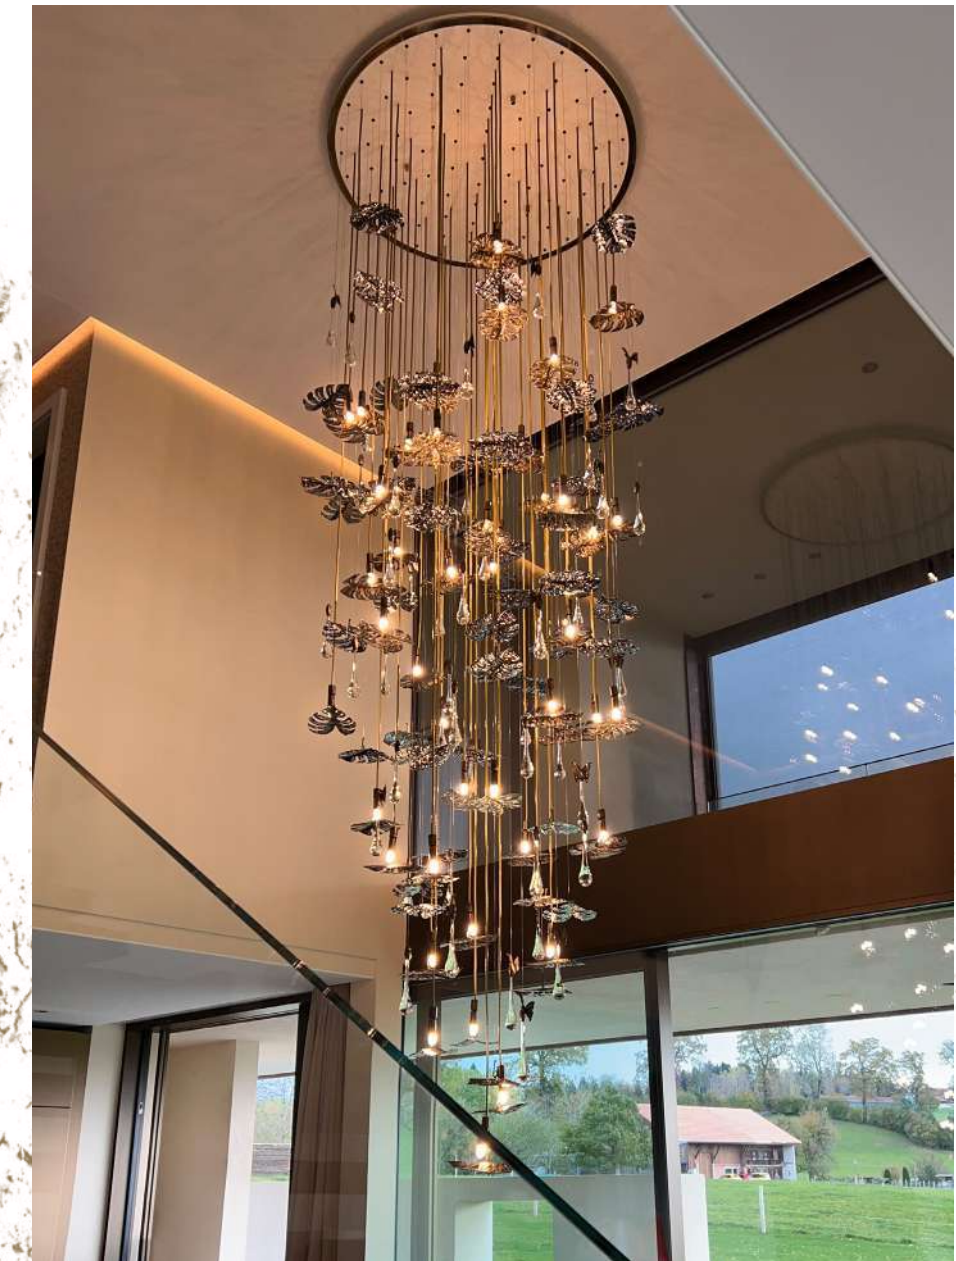

PROJECTS
& PARTNERSHIPS

ROYAL SUSPENSION, ROYAL WALL LIGHT
LOVE DESIGN, PORTUGAL

STREAMLINE WALL LIGHT
DOMOS DESIGN, RUSSIA

METIS SUSPENSION
DOMOS DESIGN, RUSSIA

SAFI SUSPENSION
STUDIA 54, RUSSIA

CREATING
TIMELESS
ELEGANCE
SINCE 1978