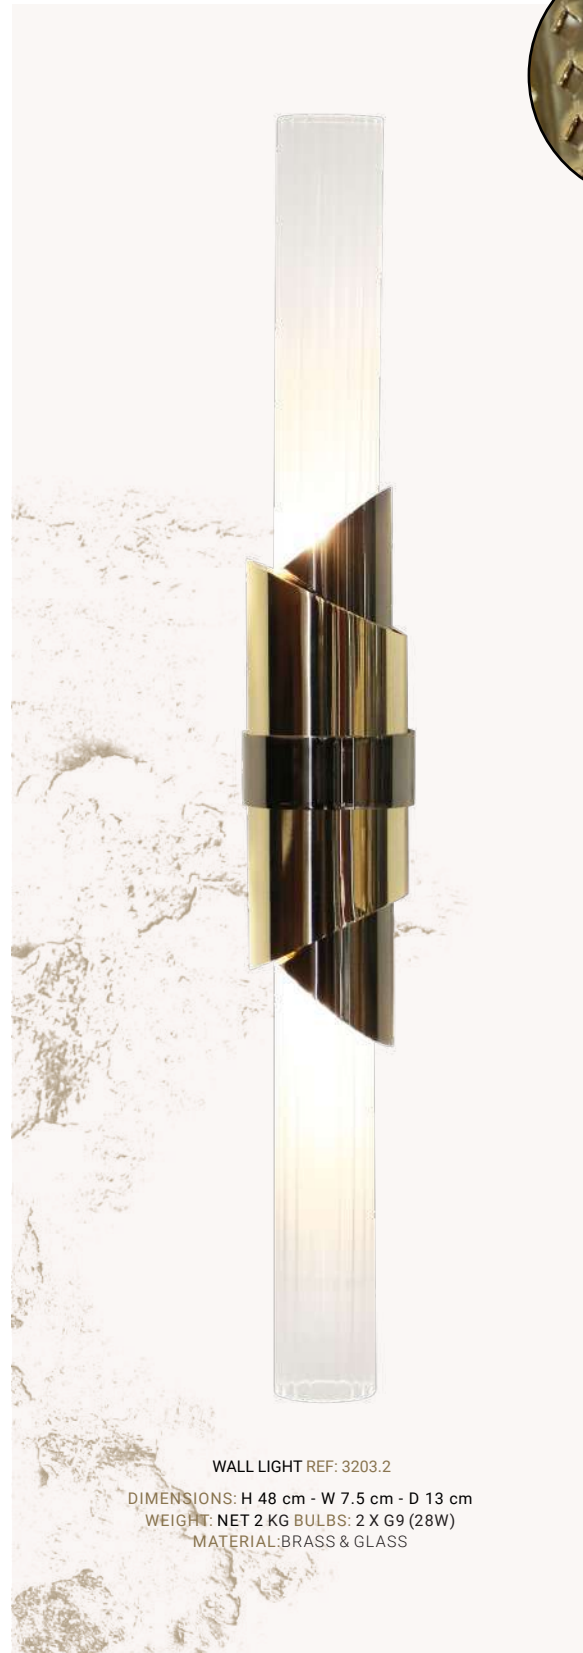

TURBINE

WALL

ORION

REFLEX

WALL