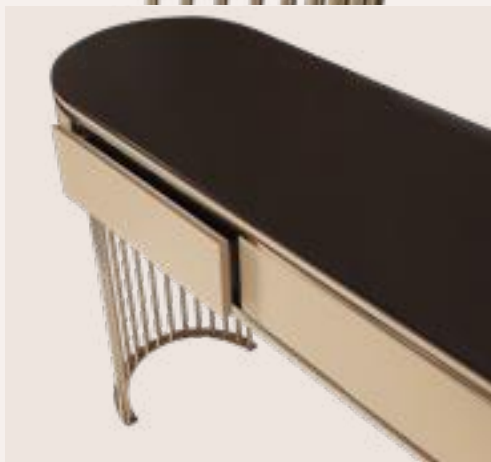

Create a *magical vibe* with this versatile lifestyle piece, allowing to beautify a room.