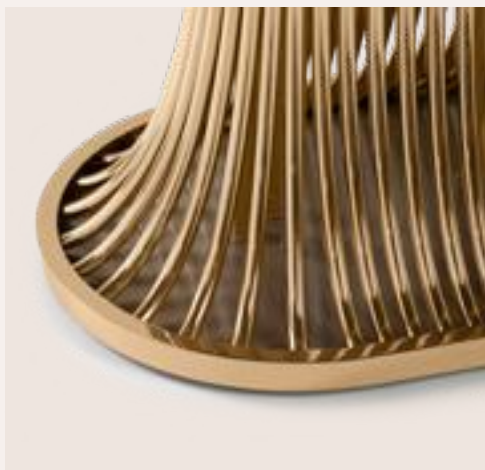

PAIR THIS LUXURIOUS DINING SET WITH
ANNA DINING CHAIR TO CREATE A
MODERN AESTHETIC AMBIANCE.