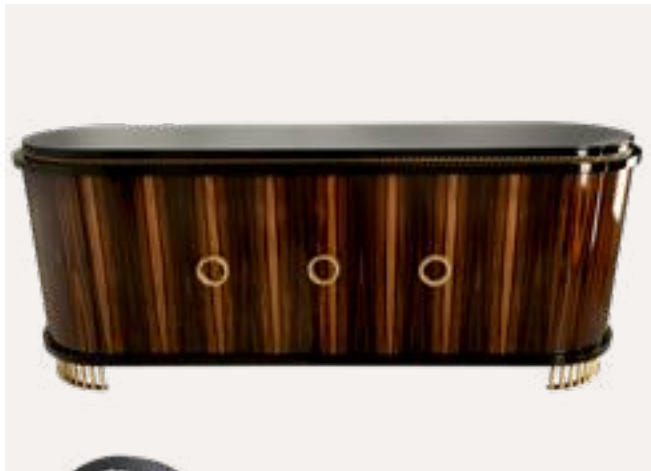

The ultimate expression of cutting-edge savoir faire.

PAIR THIS LUXURIOUS SIDEBOARD WITH
NAUTILUS MIRROR TO CREATE A
MODERN AESTHETIC AMBIANCE.