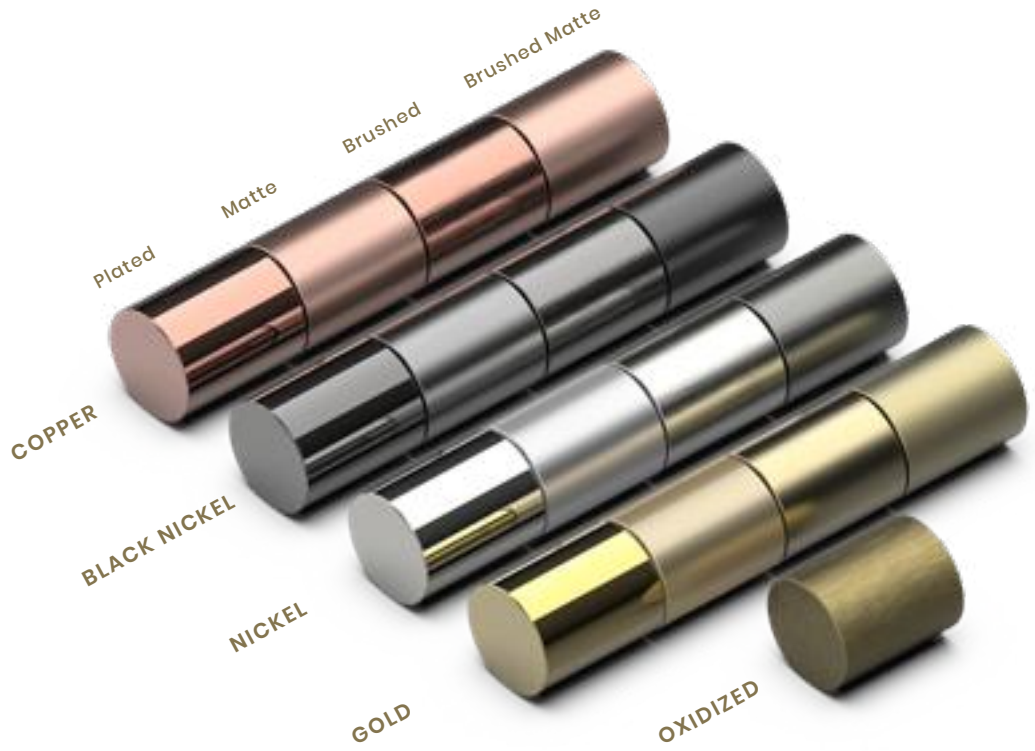

LACQUERED DESIGNS' COLORS CAN BE
CUSTOMIZED ACCORDING TO THE RAL COLOR CHART.
GLOSSY OR MATTE FINISH

WHITE LACQUERED

GOLD LACQUERED

BLACK LACQUERED

MARBLES

MANY OTHER MARBLE OPTIONS ARE AVAILABLE UNDER REQUEST.

EMPERADOR

MARQUINA

ESTREMOZ

KENYA BLACK

GUATEMALA

TRAVERTINO

CARRARA

SAHARA NOIR

BRASS FINISHES

TEXTURES

HAMMERED

CANYON HAMMERED

FINISHES

Wood Options

Bird Eyes Root

Matte