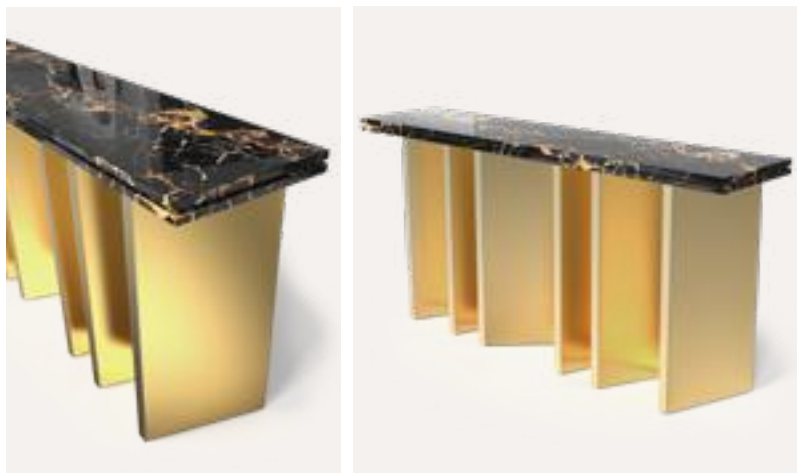

RIFT CONSOLE

This easy-chic console married noble materials and modern elegant design at its finest.

RIFT CONSOLE

RIFT | H 86 cm 34 in
W 180 cm 70.6 in | D 40 cm 15.7 in