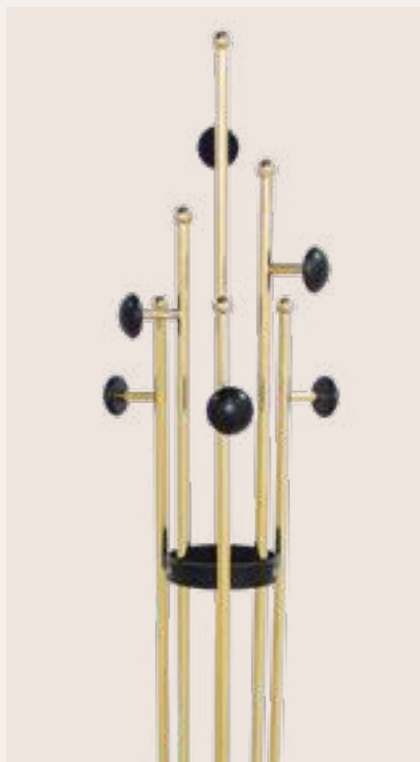

ROMA MIRROR

ROMAMIR
D 6 cm 2.3 in | dø 120 cm 47.2 in

This wall mirror is a leading-edge statement of simple charm yet a lasting legacy.

ALSO FEATURED BY CASTRO: TALISMAN CONSOLE

NAUTILUS MIRROR

Having in mind the **nautical inspiration** and **naval adventurous** on the high seas, this design is the living manifestation of an unusual and exciting daring experience.

NAUTILUS MIRROR

NAUTILUS.MIR | dø 100 cm 39.7 in
D 10 cm 3.9 in

*Each artistic detail is
handcrafted from the **finest
materials** by our professional artisans.*

ALSO FEATURED BY CASTRO: NAUTILUS CONSOLE

ACCESSOR

CANNA COAT RACK

PATTERN BASKET

SPIKE CANDLEHOLDER

STREAMLINE FLOWER POT

RIES

CANNA COAT RACK

Canna coat rack was inspired by the canna lily's unique shape. The combination between the gold plated brass structure with the black base gives this one of a kind handmade piece of furniture a sense of magnificence that is not often seen.

CANNA COAT RACK

CANNA | H 190 cm 35 in
dø 35 cm 13.7 in

PATTERN BASKET

The Pattern basket was named for its repeated gold-plated brass shapes overlaying the oval base.

PATTERN BASKET

PATTERNBASK | H 60 cm 23.6 in
W 35 cm 13.7 in | D 9 cm 3.5 in