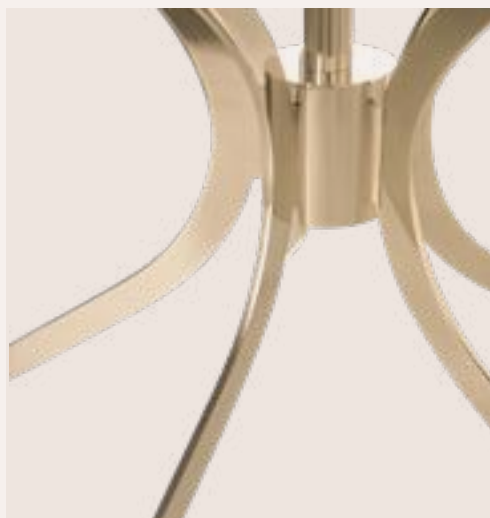

HARING DINING TABLE

Inspired by the American artist Keith Haring that began using New York City as his canvas, the Haring table was created having in mind Keith's **creativity and imagination**, as the piece's legs take us to his drawings.

HARING | H 80 cm 31.4 in
dø 120 cm 47.2 in