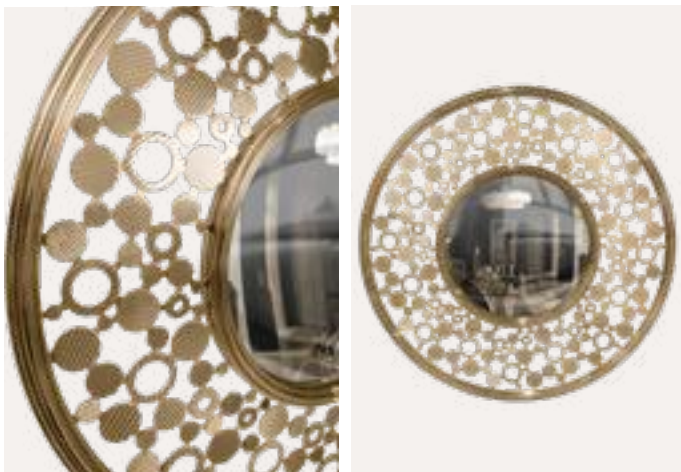

MONDRIAN MIRROR

The reflection of light strives to convey balance through squared shapes that lead to a gentle diffusion, granting to the surrounding space the all-time perfect inviting ambiance.

MONDRIAN MIRROR

MONDRIAN.MIR | dø 120 cm 47.2 in
D 4 cm 1.5 in

*Mondrian mirror is composed of **geometrical squared shapes**, just as the artist used to do in his work.*

PATTERN MIRROR

The delicate Art Deco-inspired wall mirror is composed of a transparent surface combined with artistic golden patterns.