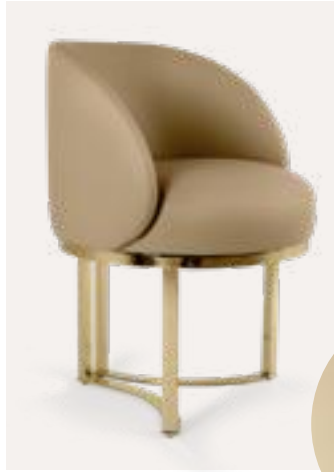

SUSAN CHAIR

*The Susan collection celebrates **beauty** in the **delicacy** expressed in a spellbinding furniture design.*

CHOOSE
YOUR
FAVORITE
FABRIC