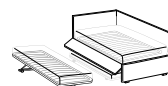

DISPONIBILE CON / AVAILABLE WITH

Still

Move

Drawers

Hand

Push

PALETTE

DALLAS 824