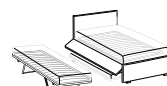

### DAYBED

DISPONIBILE CON / AVAILABLE WITH

Still

Move

Drawers

Hand

Push

**Daybed Gelsomino**  
L 100 x P 209 x H 86  
Tessuto Dallas 832