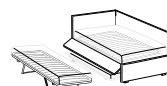

DISPONIBILE CON / AVAILABLE WITH

Still

Move

Drawers

Hand

Push

PALETTE

DALLAS 824