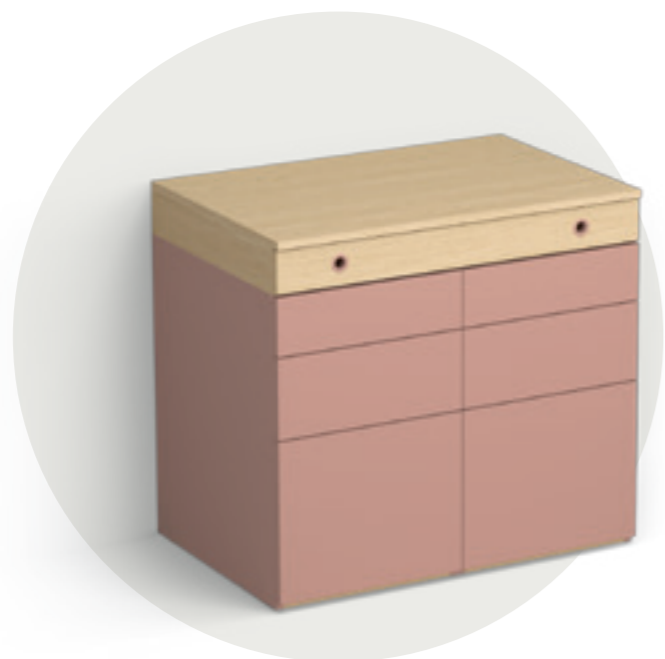

Scrittoio estraibile su basi *Removable desk on ground unit*

Dimensioni
Dimensions:
H10,5cm P61cm
L90cm
L120cm

Disponibile in tutte le
finiture melaminiche.
Fori per apertura scrittoio
laccati bianchi.

*Available in all melamine
finishes.
Holes for desk opening in
white lacquer finish.*