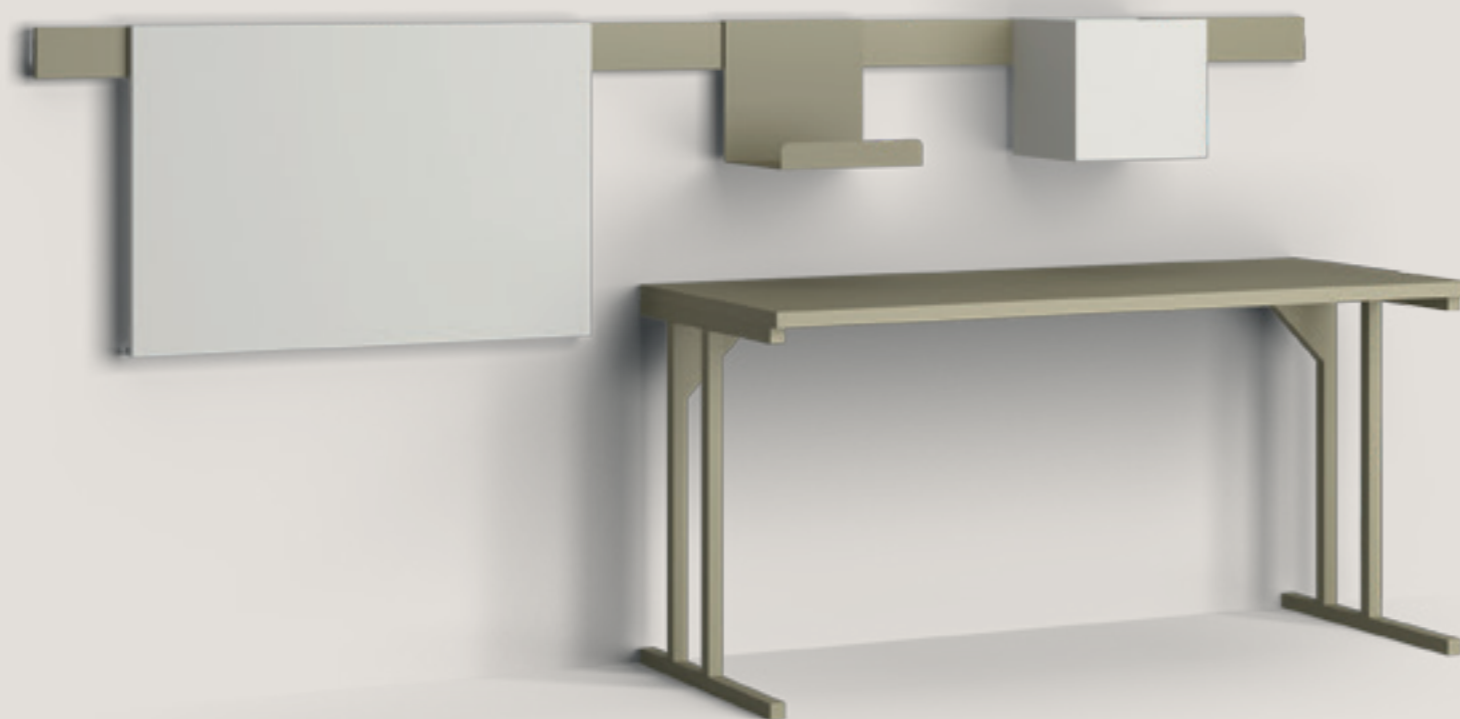

H 74 cm

H 111cm

H 148cm

Barra Surf

Surf Bar

Barra Surf per la zona studio

Surf bar for study area

Barra Surf