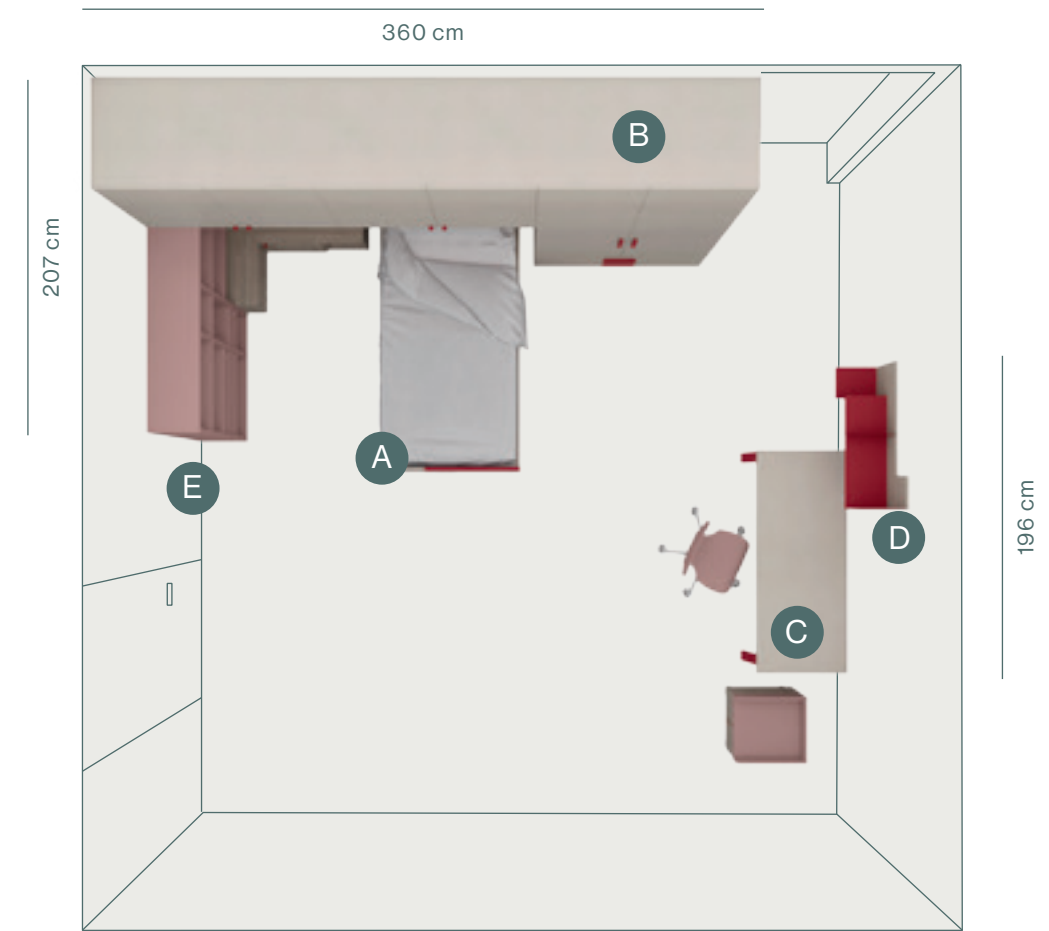

ambiente 12 mq

28

- A - Letto Shake con rete da 90cm
- B - Armadio battente con maniglia T76
- C - Scrittoio tipo 50 con gamba doppia Fado L 150 cm
- D - Casellari alaba
- E - Libreria a spalla