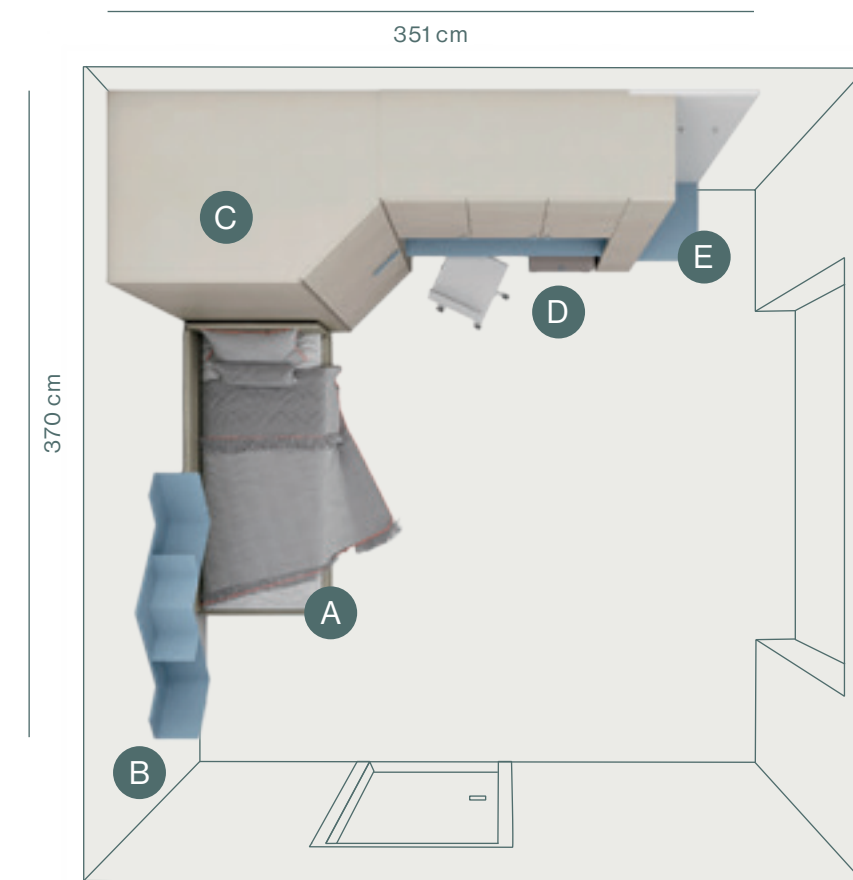

ambiente 13 mq

09

- A - Divano imbottito con box laterale e rete da 80 cm
- B - Casellari Alaba
- C - Cabina Spogliatoio Mega 60
- D - Scrivania tipo 84 sottoponte L 132 cm
- E - Terminale armadio Free con appendiabiti e mensola