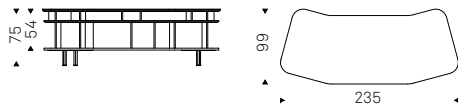

Wall Street

Alessio Bassan | 2018

Scrivania in MDF laccato titanio, graphite o nero gofrato fine. Piano in ceramica Marmi nei colori Alabastro, Supreme, Ardesia, Golden Calacatta opaco, Golden Calacatta lucido, Portoro opaco, Portoro lucido, Sahara Noir lucido, Emperador, Makalu, Breccia o Arenal.

Desk in titanium, graphite or black lacquered embossed MDF. Top in ceramic Marmi Alabastro, Supreme, Ardesia, matt Golden Calacatta, glossy Golden Calacatta, matt Portoro, glossy Portoro, glossy Sahara Noir, Emperador, Makalu, Breccia or Arenal.