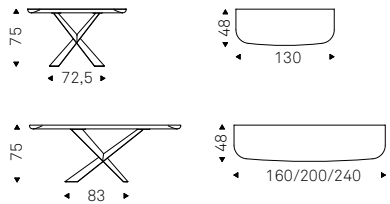

Terminal Wood-C Consolle

Paolo Cattelan | 2019

Consolle con base in acciaio verniciato gofrato titanio, bronzo, graphite, nero, Brushed Bronze o Brushed Grey. Piano in noce Canaletto con profilo inferiore arrotondato e verniciato Brushed Grey o Olmo tinto poro aperto nero opaco con profilo inferiore arrotondato verniciato Brushed Bronze. Fissaggio a parete necessario.

Console with base in titanium, bronze, graphite or black embossed lacquered steel, Brushed Bronze or Brushed Grey. Top in Canaletto walnut with Brushed Grey lacquered and rounded lower profile or elm open pore matt black with Brushed Bronze lacquered and rounded lower profile. Wall anchorage is necessary.