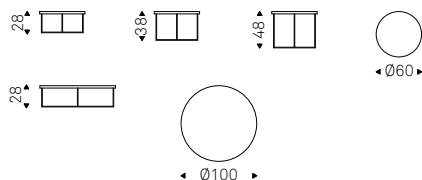

BILLY ø60 coffee table with bronze base, bronze mirrored glass top and brushed bronze profile - BILLY KERAMIK ø60 coffee table with bronze base, matt portoro ceramic top and brushed bronze profile
BILLY WOOD ø60 coffee table with bronze base, burned oak top and brushed bronze profile