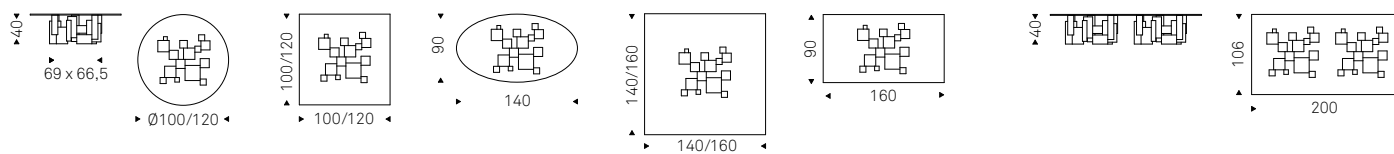

Skyline Tavolino

Brogliato Traverso | 2018

Tavolino con base in acciaio verniciato goffrato titanio, graphite o nero. Piano in cristallo trasparente.

Coffee table with titanium, graphite or black embossed lacquered steel base. Top in clear glass.

SKYLINE coffee table with titanium base and clear glass top - RADJA rug