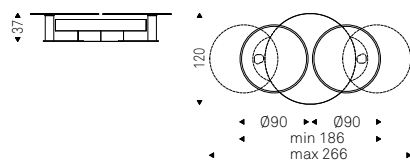

Arena Double Bond

◀ ARENA coffee table in brushed grey
▶ ARENA BOND coffee table in brushed bronze - Version BOND coffee table with black base, brushed bronze column and fumé glass top - BILLY KERAMIK side tables with black base and zefiro ceramic top - HEAVEN lamp - MUMBAI rugs - LATITUDE bookcases in bronze