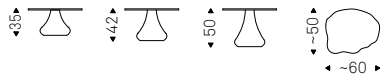

Rio

Giorgio Cattelan | 2013

Tavolino con base in alluminio verniciato gofrato graphite o bianco. Piano in MDF impiallacciato con sezione di tronco d' albero di noce. Misure del piano indicative, ogni pezzo è unico e diverso nella forma e nella misura.

Coffee table with base in graphite or white embossed lacquered aluminium. MDF veneered top in log section of walnut tree trunk. Aproximate sizes of the top, each piece is unique and different in shape and size.