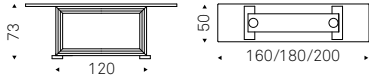

Monaco Console

Giorgio Cattelan | 2005

Console con base in noce Canaletto, rovere bruciato o acciaio inox lucido. Piedi in acciaio inox lucido. Piano con piastre in cristallo trasparente 15mm. Piccole irregolarità di riflessione sulla base in inox sono dovute alla lavorazione manuale.

Console with base in Canaletto walnut, burned oak or polished stainless steel. Polished stainless steel feet. Top with plates in 15mm clear glass. Small reflection irregularities on the stainless steel base are due to manual processing.