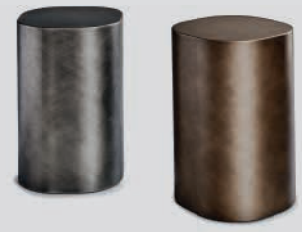

202

Pancho

188