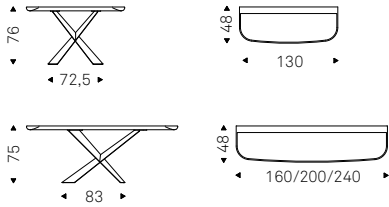

Terminal Keramik Premium Consolle

Paolo Cattelan | 2019

Consolle con base in acciaio verniciato gofrato titanio, bronzo, graphite, nero, Brushed Bronze o Brushed Grey. Piano in ceramica Marmi nei colori Alabastro, Supreme, Ardesia, Golden Calacatta opaco, Golden Calacatta lucido, Portoro opaco, Portoro lucido, Sahara Noir lucido, Emperador, Makalu, Breccia, Arenal o Zefiro con profilo inferiore arrotondato e verniciato Brushed Bronze o Brushed Grey. Fissaggio a parete necessario. Il piano ha lo spessore di 5cm.

Console with base in titanium, bronze, graphite or black embossed lacquered steel, Brushed Bronze or Brushed Grey. Top in ceramic Marmi Alabastro, Supreme, Ardesia, matt Golden Calacatta, glossy Golden Calacatta, matt Portoro, glossy Portoro, glossy Sahara Noir, Emperador, Makalu, Breccia, Arenal or Zefiro with Brushed Bronze or Brushed Grey lacquered and rounded lower profile. Wall anchorage is necessary. Top thickness is 5cm.

- ◀ TERMINAL KERAMIK PREMIUM 130 console with brushed grey base, arenal ceramic top and brushed grey profile
- TERMINAL KERAMIK PREMIUM 200 console with brushed bronze base, makalu ceramic top and brushed bronze profile - WISH mirror with brushed bronze frame