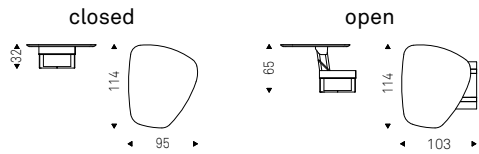

Two-heights transformable coffee table with frame in titanium or black embossed lacquered steel and smoke-grey mirrored glass. Top in Canaletto walnut, burned oak, open pore matt black Elm, Brushed Bronze or Brushed Grey.