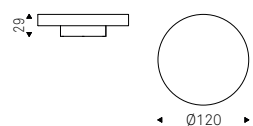

Arena

Yasuhiro Shito | 2020

Tavolino con base in acciaio verniciato gofrato nero e piano verniciato Brushed Bronze o Brushed Grey.

Nelle versioni Bond e Double Bond il tavolino principale è affiancato da uno o due tavolini con base in acciaio verniciato gofrato nero, colonna in acciaio verniciato Brushed Bronze o Brushed Grey e piano girevole in cristallo bisellato fumè.

Coffee table with black embossed lacquered steel base and top in Brushed Bronze or Brushed Grey lacquered steel.

In Bond and Double Bond versions, main coffee table is sided by one or two coffee tables with base in black embossed lacquered steel, column in Brushed Bronze or Brushed Grey lacquered steel and swivelling fumé beveled glass top.