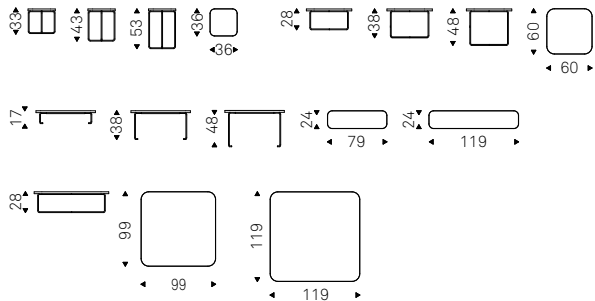

BENNY 36x36 coffee table with bronze base, bronze mirrored glass top and brushed bronze profile - BENNY KERAMIK 36x36 coffee tables with bronze base, matt portoro ceramic top and brushed bronze profile