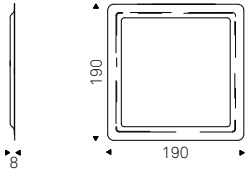

Glenn Magnum

Philip Jackson | 2017

Specchio da parete o da terra tutto in cristallo specchiato, specchiato fumé o specchiato bronzo.

Wall or floor mirror in mirrored, smoked grey or bronze mirrored glass.

GLENN MAGNUM mirror in bronze mirrored glass - TOKYO bookcase with black frame/shelves and Canaletto walnut inserts - CHENNAI rug