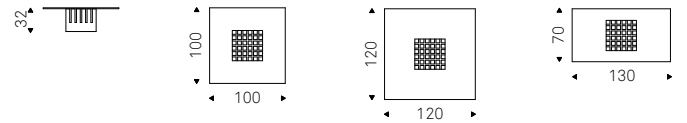

Scacco

Philip Jackson | 1986

Tavolino con base in marmo bianco Carrara.
Piano in cristallo trasparente.

Coffee table with white Carrara marble base.
Clear glass top.

SCACCO coffee table with
white Carrara marble base and
clear glass top