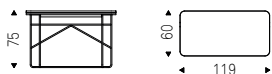

Wolf Wood

Paolo Cattelan | 2019

Scrivania con base e cornice del top in acciaio verniciato goffrato titanio o nero, o con base in acciaio verniciato goffrato nero e cornice del top in Brushed Bronze. Piano in noce Canaletto o rovere bruciato.

Desk with base and top frame in titanium or black embossed lacquered steel, or with base in black embossed lacquered steel and Brushed Bronze top frame. Top in Canaletto walnut or burned oak.

◀ WOLF WOOD desk with black base, Canaletto walnut top and black profile

▶ WOLF WOOD desk with black base, burned oak top and black profile - WILMA chair in soft leather 951 castoro - MUMBAI rug - FISHERMAN lamp in black - JOKER bookcases in titanium