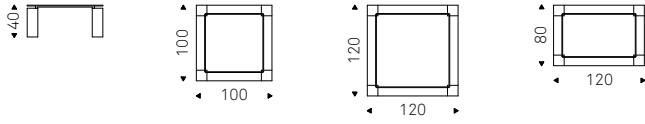

Dielle

Piero De Longhi | 1984

Tavolino con base in marmo bianco Carrara o nero Marquina. Barre metalliche nere o cromate. Piano in cristallo trasparente.

Coffee table with base in white Carrara or black Marquina marble. Chromed or black metal bars. Clear glass top.

DIELLE coffee table with white Carrara marble base, chromed metal bars and clear glass top - WALLY bookcases in white