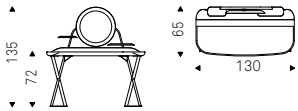

Cocoon Trousse Leather

Paolo Cattelan | 2020

Console da trucco con base in acciaio verniciato goffrato titanio, bronzo o nero. Piano in cuoio come da campionario con profilo inferiore arrotondato e verniciato Brushed Bronze o Brushed Grey e gola portaoggetti in metallo verniciato Brushed Bronze o Brushed Grey. Specchiera in acciaio verniciato goffrato titanio, bronzo, nero, Brushed Bronze o Brushed Grey con supporti laterali e ripiani in acciaio verniciato goffrato titanio, bronzo o nero. Illuminazione a led.

Dressing desk with base in titanium, bronze or black embossed lacquered steel. Top in leather as per sample card with Brushed Bronze or Brushed Grey lacquered and rounded lower profile and grooved tray in Brushed Bronze or Brushed Grey lacquered steel. Mirror with frame in titanium, bronze, black, Brushed bronze or Brushed Grey embossed lacquered steel with lateral supports and shelves in titanium, bronze or black embossed lacquered steel. LED light.

COCOON TROUSSE LEATHER
desk with bronze base, leather 88
tabacco top and brushed bronze
profile - PANCHO coffee table in
brushed bronze - MAREK rug - CIRO
nightstand with burned oak structure
and soft leather 951 castoro inserts