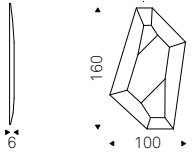

Diamond

Paolo Cattelan | 2008

Specchio da parete tutto in cristallo specchiato. Lo specchio è fornito di staffe per il fissaggio sia orizzontale che verticale.

Wall mirror in mirrored glass. Mirror is equipped with plates for horizontal or vertical installation.

DIAMOND mirror in mirrored glass
- ARIZONA sideboard in brushed
bronze