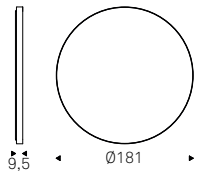

Wish Magnum

Paolo Cattelan | 2019

Specchio da parete in cristallo specchiato. Cornice in acciaio verniciato gofrato titanio o nero, Brushed Bronze o Brushed Grey.

Wall mirror. Frame in titanium or black embossed lacquered steel, Brushed Bronze or Brushed Grey.