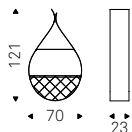

Drop

Pierpaolo Zanchin | 2010

Libreria/portabottiglie a muro in acciaio verniciato nero, graphite o bianco opaco o in acciaio inox lucido con griglia e ripiano verniciati nero, graphite o bianco opaco o in acciaio verniciato goffrato titanio con griglia e ripiano verniciati nero opaco.

Wall bookcase/wine rack in matt black, graphite, white lacquered steel or in polished stainless steel with rack and shelf in matt black, graphite or white varnished steel or titanium embossed lacquered steel with rack and shelf in matt black varnished steel.