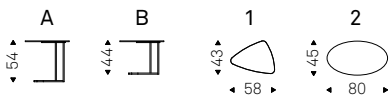

Pat

Silver Studio | 2012

Tavolino con base in acciaio cromato, verniciato graphite o bianco opaco. Piano in cristallo 8mm temperato extrachiaro verniciato bianco o graphite.

Coffee table with chromed steel base, matt graphite or white painted steel. Top in 8mm extra clear white or graphite painted tempered glass.