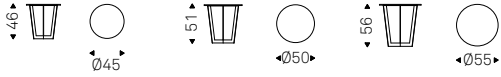

Jolly

Cà Nova Design | 2012

Tavolino con base in acciaio verniciato graphite o bianco opaco. Piano in cristallo 8mm temperato extrachiaro verniciato bianco, graphite o oyster.

Coffee table with matt graphite or white painted steel. Tempered top 8mm in extra clear white, graphite or oyster painted glass.