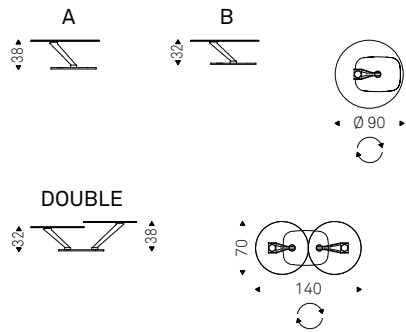

Viper

Emanuele Zenere | 2015

Tavolino con base in acciaio verniciato goffrato graphite.
Uno o due piani girevoli in cristallo trasparente o fumé.

Coffee table with base in graphite embossed lacquered steel.
One or two swiveling clear or fumé glass tops.