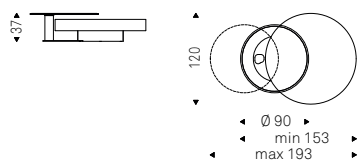

Arena

Yasuhiro Shito | 2020

Tavolino con base in acciaio verniciato gofrato nero e piano verniciato Brushed Bronze o Brushed Grey.

Nelle versioni Bond e Double Bond il tavolino principale è affiancato da uno o due tavolini con base in acciaio verniciato gofrato nero, colonna in acciaio verniciato Brushed Bronze o Brushed Grey e piano girevole in cristallo bisellato fumè.

Coffee table with black embossed lacquered steel base and top in Brushed Bronze or Brushed Grey lacquered steel.

In Bond and Double Bond versions, main coffee table is sided by one or two coffee tables with base in black embossed lacquered steel, column in Brushed Bronze or Brushed Grey lacquered steel and swivelling fumé beveled glass top.

Arena Bond

Arena Double Bond

◀ ARENA coffee table in brushed grey
▶ ARENA BOND coffee table in brushed bronze - Version BOND coffee table with black base, brushed bronze column and fumé glass top - BILLY KERAMIK side tables with black base and zefiro ceramic top - HEAVEN lamp - MUMBAI rugs - LATITUDE bookcases in bronze