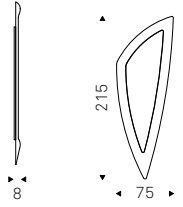

Camelot

STC Studio | 2016

Specchio da parete in cristallo specchiato e cornice in cristallo specchiato curvato.

Wall mirror in mirrored glass with curved glass frame.