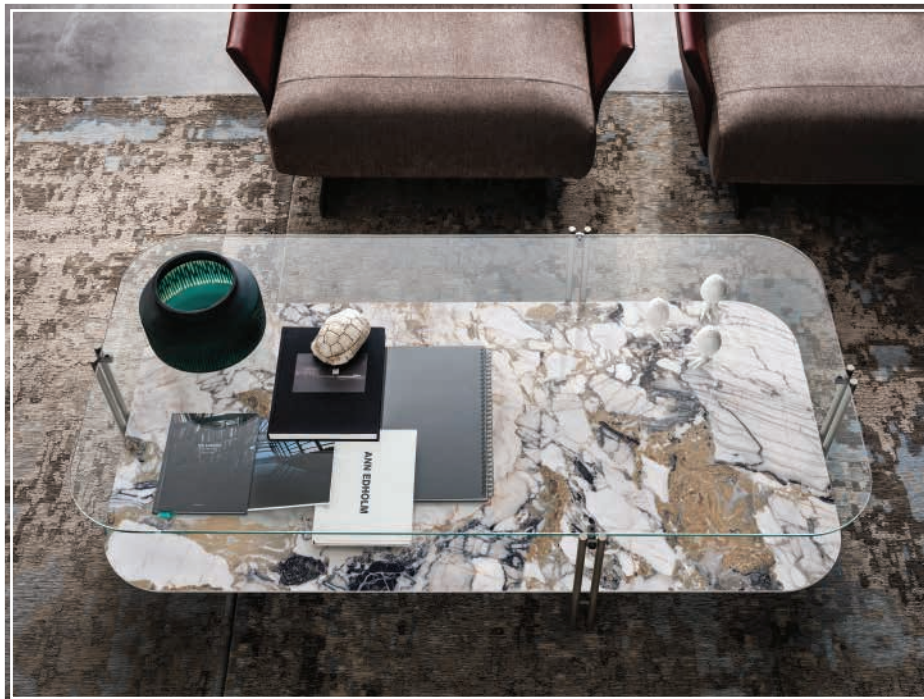

Biplane

- ▲ BIPLANE coffee table with black base, fumé glass upper top and ardesia ceramic lower top - BIPLANE coffee table with titanium base, clear glass upper top and makalu ceramic lower top
- ◀ BIPLANE coffee table with black base, fumé glass upper top and ardesia ceramic lower top - TIFFANY sideboards with black structure and doors in soft leather 956 atlantico