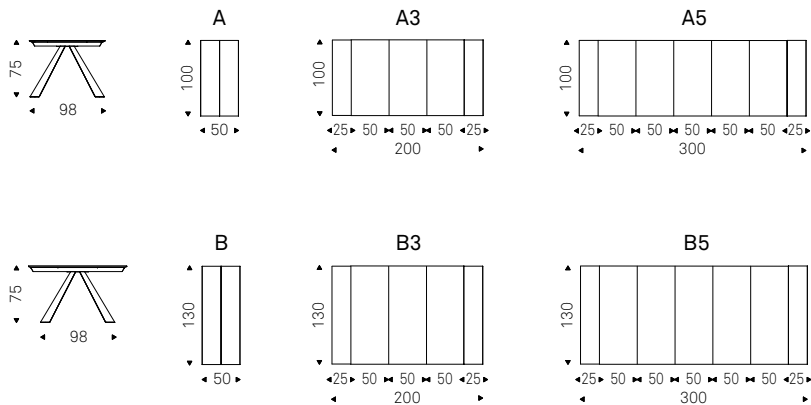

Convivium Console

Giorgio Cattelan | 2013

Consolle allungabile con base in acciaio verniciato gofrato titanio, bronzo, graphite o bianco. Piano e prolunghe in laminato bianco climb, ossido grigio, noce o cemento. Inclusa borsa porta prolunghe.

Extendible console with base in titanium, bronze, graphite or white embossed lacquered steel. Top and extensions in white climb, grey oxide, walnut or cement laminated wood. Bag for extensions included.

CONVIVIUM B extendible console with titanium base and cement laminated top - FISHERMAN wall lamps in black - PINKO POUF in soft leather 953 ardesia