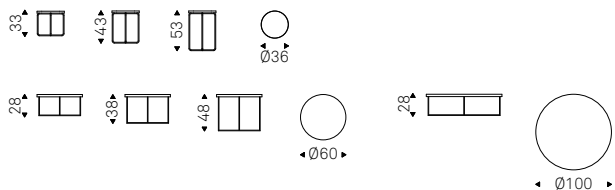

Billy Wood

Studio Kronos | 2013

Tavolino con struttura in acciaio verniciato gofrato titanio o nero, o con base in Bronze e cornice del top in Brushed Bronze. Piano in noce Canaletto, rovere bruciato o rovere naturale.

Coffee table with frame in embossed titanium or black lacquered steel, or with base in Bronze and Brushed Bronze top frame. Top in Canaletto walnut, burned oak or natural oak.