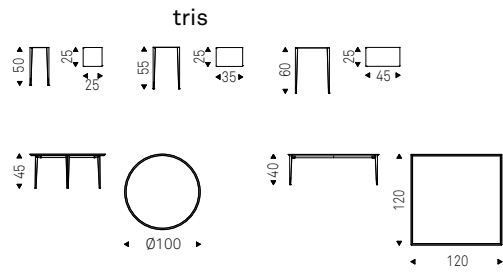

Tavolino con struttura in acciaio verniciato Brushed Brass, Brushed Bronze o Brushed Grey e particolari in ottone.

Coffee table with structure in Brushed Brass, Brushed Bronze or Brushed Grey lacquered steel and brass details.