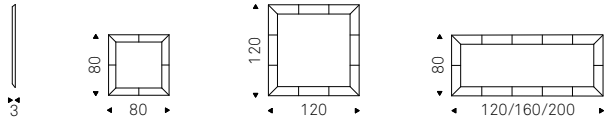

Regal

Giorgio Cattelan | 2000

Specchio a parete con cornice specchiata o tutto fumé. Non per appoggio a terra. Lo specchio è fornito di staffe per il fissaggio sia orizzontale che verticale.

Wall mirror with mirrored frame or all fumé. Not suitable to be laid on the floor. Mirror is equipped with plates for horizontal or vertical installation.