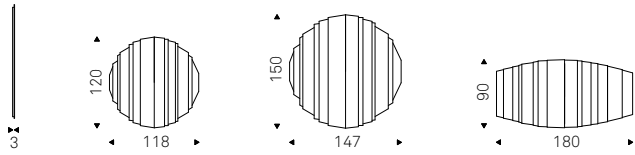

Stripes

Paolo Cattelan | 2009

Specchio da parete composto da listelli di cristallo specchiato accostati.

Wall mirror composed by mirrored glass bands.

STRIPES mirror in mirrored glass -
KAYAK sideboard in brushed grey