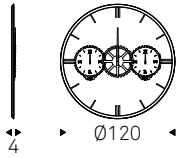

Times

Andrea Lucatello | 2014

Specchio/orologio in cristallo serigrafato specchiato o specchiato fumé con particolari in acciaio.

Mirror/clock in silk-screen printing, mirrored or fumé glass with steel details.