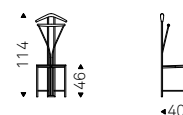

Yannik

Andrea Lucatello | 2015

Servetto con struttura in acciaio verniciato nero opaco e massello di noce Canaletto. Seduta in frassino verniciato nero opaco o rivestita in pelle nei colori come da campionario.

Valet stand with frame in matt black steel and solid Canaletto walnut. Seat in black painted ashwood or covered in soft leather as per sample card.