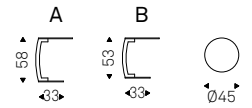

Zen

Giorgio Cattelan | 2004

Tavolino con base in acciaio inox lucido e gamba in massello di faggio tinto wenghè. Piano in acciaio inox lucido o in cristallo trasparente.

Side table with polished stainless steel base and leg in wenghè stained solid beech. Top in polished stainless steel or in clear glass.