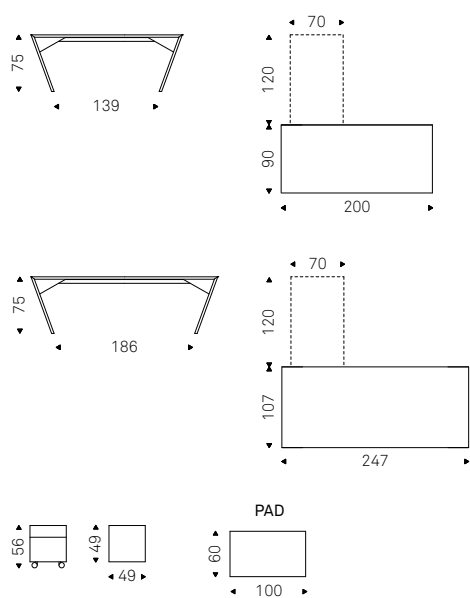

Vega

Giorgio Cattelan | 2006

Scrivania in acciaio inox lucido o rivestita in noce Canaletto o rovere bruciato con interno verniciato graphite opaco. Accessori disponibili: dattilo nella stessa finitura della scrivania (deve essere sorretto da cassetiera), cassetiera su ruote a due cassetti con struttura verniciata graphite e frontale in cuoio come da campionario, pad in cuoio come da campionario.

Desk in polished stainless steel or covered in Canaletto walnut or burned oak with inner sides painted in matt graphite. Optional accessories: peninsula in the same finish as the desk (to be supported by drawer-unit), two-drawer-unit on wheels with graphite lacquered structure and front part of the drawers in leather as per sample card, pad in leather as per sample card.

VEGA 247 desk in polished stainless steel - TYLER WHEELS CB chairs in soft leather 942 fango and black frame