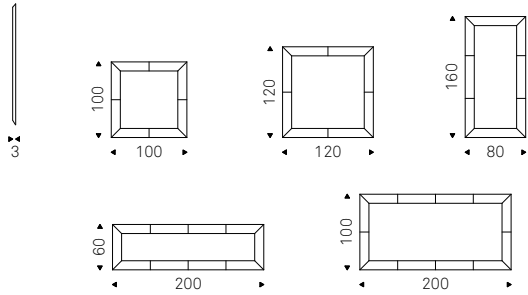

Mirror with frame covered in leather as per sample card.
Mirror is equipped with plates for horizontal or vertical installation.

◀ PHOTO mirror with frame covered in leather 48 lino - SIPARIO coat hanger in white polyethylene
▶ PHOTO mirror with frame covered in leather 91 testa di moro