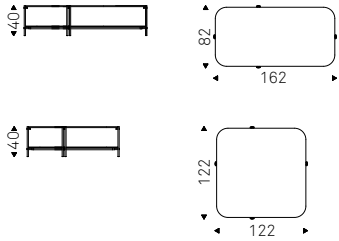

Biplane

Paolo Cattelan | 2017

Tavolino con struttura in acciaio verniciato gofrato titanio o nero. Piano superiore in cristallo trasparente o fumé. Piano inferiore in ceramica Marmi Ardesia, Emperador, Makalu, Breccia o Arenal. Particolari in bronzo.

Coffee table with embossed titanium or black painted steel structure. Clear or fumé glass upper top and Marmi Ardesia, Emperador, Makalu, Breccia or Arenal ceramic lower top. Brass details.

BIPLANE coffee table with titanium base, clear glass upper top and makalu ceramic lower top - AIRPORT bookcase with black structure and burned oak shelves - RADJA rugs - STING coffee tables with black base and calacatta ceramic top