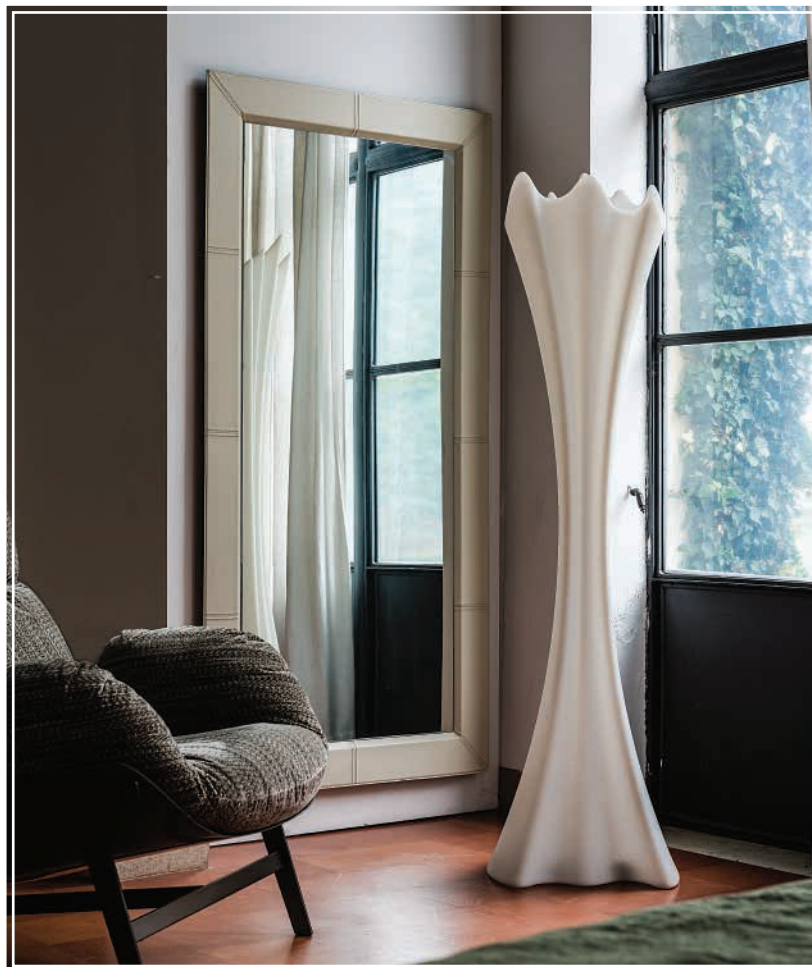

Regal

- ▲ REGAL mirror in fumé mirrored glass - NEMO B extendible console with graphite base and grey oxide laminated top
- ◀ REGAL mirrors in fumé mirrored glass

Photo

Giorgio Cattelan | 2003

Specchio con cornice rivestita in cuoio come da campionario. Lo specchio è fornito di staffe per il fissaggio sia orizzontale che verticale.

Mirror with frame covered in leather as per sample card.
Mirror is equipped with plates for horizontal or vertical installation.

◀ PHOTO mirror with frame covered in leather 48 lino - SIPARIO coat hanger in white polyethylene
▶ PHOTO mirror with frame covered in leather 91 testa di moro