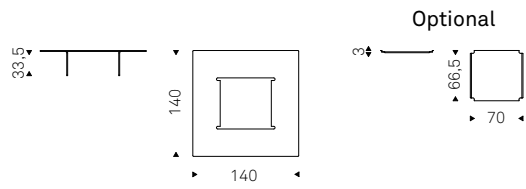

Carrè

Giorgio Cattelan | 2018

Tavolino in cristallo trasparente curvato. Optional vassoio inox.

Coffee table in curved clear glass. Optional stainless steel tray.

CARRÈ coffee table in clear glass with stainless steel tray