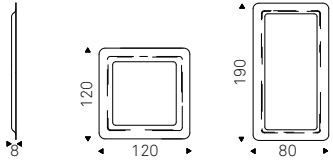

Glenn

Philip Jackson | 2017

Specchio da parete o da terra tutto in cristallo specchiato, specchiato fumé o specchiato bronzo. Lo specchio è fornito di staffe per il fissaggio sia orizzontale che verticale.

Wall or floor mirror in mirrored, smoked grey or bronze mirrored glass. Mirror is equipped with plates for horizontal or vertical installation.