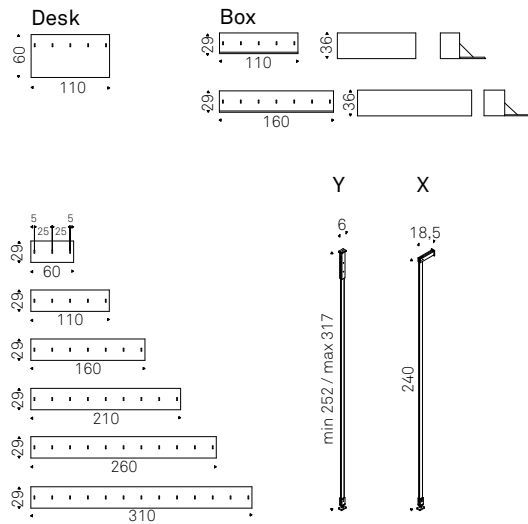

Airport

Giorgio Cattelan | 2014

Libreria componibile con fissaggio a muro o a soffitto. Montanti e staffe in acciaio verniciato gofrato titanio, bronzo, graphite, bianco o nero. Ripiani e contenitori in legno verniciato gofrato graphite, bianco, in noce Canaletto, rovere bruciato, Brushed Bronze o Brushed Grey.

Modular wall- or ceiling-hanging bookcase. Brackets and pillars in titanium, bronze, graphite, white or black embossed lacquered steel. Shelves and containers in Canaletto walnut, burned oak, embossed graphite or white painted wood, Brushed Bronze or Brushed Grey.

- ◀ AIRPORT desk with graphite structure and Canaletto walnut shelves
- AIRPORT with black structure and burned oak shelves - INDY 111 chair in polyurethane P02 lino and titanium base - LAMPO B lamp in black - MUMBAI rug