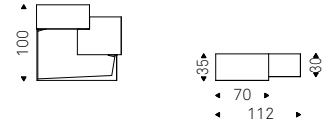

Portos

Andrea Lucatello | 2015

Mobile bar in legno verniciato graphite opaco e noce Canaletto con interno specchiato e portabicchieri. Base in acciaio verniciato goffrato graphite. Con luce a LED. Fissaggio a parete necessario.

Bar unit in Canaletto walnut and matt graphite painted wood with mirrored internal frame and glass holder. Base in graphite embossed lacquered steel. LED light. Wall anchorage is required.