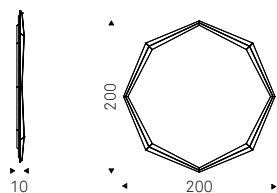

Emerald Magnum

Paolo Cattelan | 2017

Specchio da parete o da terra tutto in cristallo specchiato o specchiato fumè.

Wall mounted or floor standing mirror in mirrored glass or fumé glass.

EMERALD MAGNUM mirror in mirrored glass - DUMBO chair in soft leather 948 lino and matt black frame - MUMBAI rug