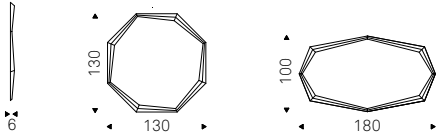

Emerald

Paolo Cattelan | 2008

Specchio da parete tutto in cristallo specchiato o specchiato fumè. Lo specchio è fornito di staffe per il fissaggio sia orizzontale che verticale.

Wall mounted mirror in mirrored glass or fumé glass. Mirror is equipped with plates for horizontal or vertical installation.

EMERALD mirror in fumé mirrored glass -
SKYLINE console with titanium base and
burned oak top