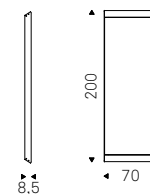

Excalibur

Paolo Cattelan | 2015

Specchio da parete con cornice in massello di noce Canaletto e acciaio verniciato gofrato graphite o nero. Lo specchio è fornito di staffe per il fissaggio sia orizzontale che verticale.

Wall mirror with frame in solid Canaletto walnut and graphite or black embossed lacquered steel. Mirror is equipped with plates for both horizontal and vertical installation.