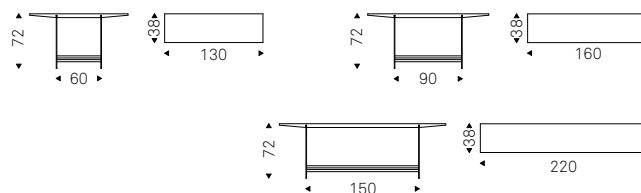

Trevi

Studio Kronos | 2017

Consolle con base in acciaio verniciato gofrato titanio o nero. Piano in noce Canaletto o rovere bruciato.

Console with base in titanium or black embossed lacquered steel. Top in Canaletto walnut or burned oak.

TREVI 220 console with black base and Canaletto walnut top - HAWAII E mirrors in bronze, mirrored and fumé mirrored glass - SABLIER A table lamp - MUMBAI rug