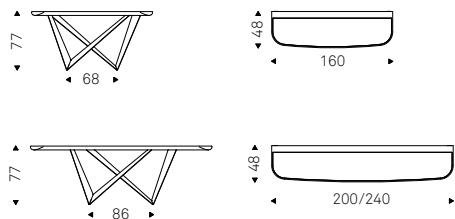

Westin Keramik Premium

Giorgio Cattelan - Paolo Cattelan | 2019

Consolle con base in acciaio verniciato gofrato titanio, bronzo, graphite, bianco, nero, mix, Brushed Bronze o Brushed Grey. Piano in ceramica Marmi nei colori Alabastro, Supreme, Ardesia, Golden Calacatta opaco, Golden Calacatta lucido, Portoro opaco, Portoro lucido, Sahara Noir lucido, Emperador, Makalu, Breccia, Arenal o Zefiro con profilo inferiore arrotondato e verniciato Brushed Bronze o Brushed Grey. Fissaggio a parete necessario. Il piano ha lo spessore di 5cm.

Console with base in titanium, bronze, graphite, white, black or mix embossed lacquered steel, Brushed Bronze or Brushed Grey. Top in ceramic Marmi Alabastro, Supreme, Ardesia, matt Golden Calacatta, glossy Golden Calacatta, matt Portoro, glossy Portoro, glossy Sahara Noir, Emperador, Makalu, Breccia, Arenal or Zefiro with Brushed Bronze or Brushed Grey lacquered and rounded lower profile. Wall anchorage is necessary. Top thickness is 5cm.

WESTIN KERAMIK PREMIUM 200
console with black base, glossy
portoro ceramic top and brushed
bronze profile - GLENN mirror in
mirrored glass