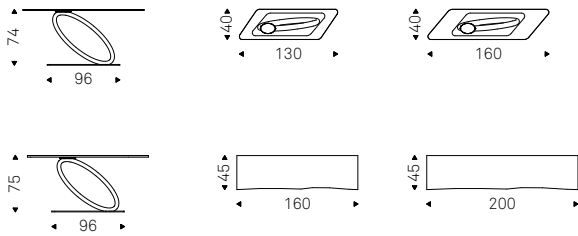

Etoile

Giorgio Cattelan | 2020

Coppia di consolle con due altezze, struttura in acciaio verniciato Brushed Brass, Brushed Bronze o Brushed Grey e particolari in ottone.

Pair of consoles in two heights, structure in Brushed Brass, Brushed Bronze or Brushed Grey lacquered steel and brass details.