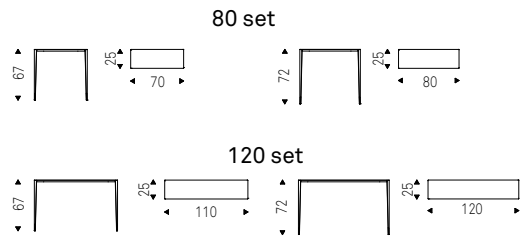

Etoile

Giorgio Cattelan | 2020

Coppia di consolle con due altezze, struttura in acciaio verniciato Brushed Brass, Brushed Bronze o Brushed Grey e particolari in ottone.

Pair of consoles in two heights, structure in Brushed Brass, Brushed Bronze or Brushed Grey lacquered steel and brass details.