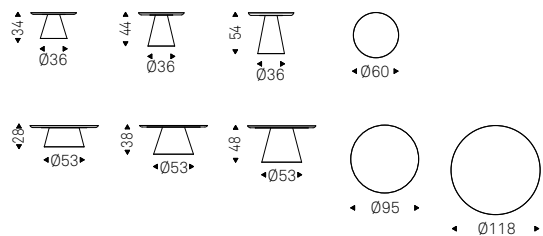

174

Amerigo

Giorgio Cattelan | 2019

Tavolino con base in metallo verniciato gofrato titanio e piano in metallo Brushed Brass, Brushed Bronze o Brushed Grey.

Coffee table with base in titanium embossed lacquered steel and top in Brushed Brass, Brushed Bronze or Brushed Grey lacquered steel.