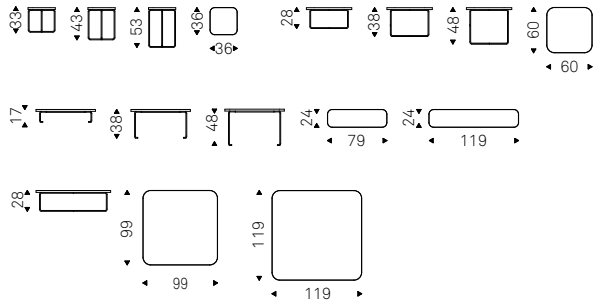

Benny

Studio Kronos | 2019

Tavolino con struttura in acciaio verniciato gofrato titanio o nero, o con base in Bronze e cornice del top in Brushed Bronze. Piano in cristallo specchiato bronzo.

Coffee table with frame in embossed titanium or black lacquered steel, or with base in Bronze and Brushed Bronze top frame. Mirrored bronze glass top.

Benny Keramik

Studio Kronos | 2019

Tavolino con struttura in acciaio verniciato gofrato titanio o nero, o con base in Bronze e cornice del top in Brushed Bronze. Piano in ceramica Marmi nei colori Alabastro, Supreme, Ardesia, Golden Calacatta opaco, Golden Calacatta lucido, Portoro opaco, Portoro lucido, Sahara Noir lucido, Emperador, Makalu, Breccia, Arenal o Zefiro.

Coffee table with frame in embossed titanium or black lacquered steel, or with base in Bronze and Brushed Bronze top frame. Marmi Alabastro, Supreme, Ardesia, matt Golden Calacatta, glossy Golden Calacatta, matt Portoro, glossy Portoro, glossy Sahara Noir, Emperador, Makalu, Breccia, Arenal or Zefiro ceramic top.