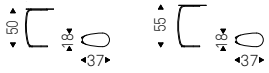

Yago

Studio Kronos | 2019

Tavolino fianco divano con base e piano in acciaio verniciato goffrato titanio, Brushed Bronze o Brushed Grey.

Side table with frame and top in titanium embossed lacquered steel, Brushed Bronze or Brushed Grey.