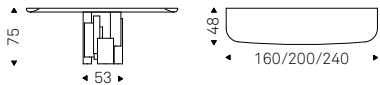

Skyline Wood-C Console

Brogiato Traverso - Paolo Cattelan | 2019

Console con base in acciaio verniciato gofrato titanio, graphite o nero. Piano in noce Canaletto con profilo inferiore arrotondato e verniciato Brushed Grey o Olmo tinto poro aperto nero opaco con profilo inferiore arrotondato verniciato Brushed Bronze. Fissaggio a parete necessario.

Console with base in titanium, graphite or black embossed lacquered steel. Top in Canaletto walnut with Brushed Grey lacquered and rounded lower profile or elm open pore matt black with Brushed Bronze lacquered and rounded lower profile. Wall anchorage is necessary.

SKYLINE WOOD-C 240 console with graphite base, matt black elm top and brushed bronze profile