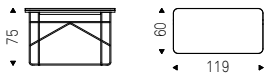

Wolf Keramik

Paolo Cattelan | 2019

Scrivania con base e cornice del top in acciaio verniciato goffrato titanio o nero, o con base in acciaio verniciato goffrato nero e cornice del top in Brushed Bronze. Piano in ceramica Marmi nei colori Alabastro, Supreme, Ardesia, Golden Calacatta opaco, Golden Calacatta lucido, Portoro opaco, Portoro lucido, Sahara Noir lucido, Emperador, Makalu, Breccia o Arenal.

Desk with base and top frame in titanium or black embossed lacquered steel, or with base in black embossed lacquered steel and Brushed Bronze top frame. Top in ceramic Marmi colors Alabastro, Supreme, Ardesia, matt Golden Calacatta, glossy Golden Calacatta, matt Portoro, glossy Portoro, glossy Sahara Noir, Emperador, Makalu, Breccia or Arenal.

◀ WOLF KERAMIK desk with black base, breccia ceramic top and black profile

▶ WOLF KERAMIK desk with black base, matt portoro ceramic top and brushed bronze profile - INDY 301-C chair in polyurethane P03 fango and black base - LAMPO C table lamp in titanium - PENDOLA A-B-C- shelves in graphite, white and Canaletto walnut