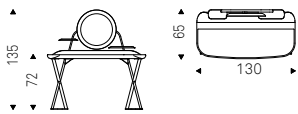

Cocoon Trousse Keramik

Paolo Cattelan | 2020

Console da trucco con base in acciaio verniciato goffrato titanio, bronzo o nero. Piano in ceramica Marmi nei colori Alabastro, Supreme, Ardesia, Golden Calacatta opaco, Golden Calacatta lucido, Portoro opaco, Portoro lucido, Sahara Noir lucido, Emperador, Makalu, Breccia, Arenal o Zefiro con profilo inferiore arrotondato e verniciato Brushed Bronze o Brushed Grey e gola portaoggetti in metallo verniciato Brushed Bronze o Brushed Grey. Specchiera in acciaio verniciato goffrato titanio, bronzo, nero, Brushed Bronze o Brushed Grey con supporti laterali e ripiani in acciaio verniciato goffrato titanio, bronzo o nero. Illuminazione a led.

Dressing desk with base in titanium, bronze or black embossed lacquered steel. Top in ceramic Marmi Alabastro, Supreme, Ardesia, matt Golden Calacatta, glossy Golden Calacatta, matt Portoro, glossy Portoro, glossy Sahara Noir, Emperador, Makalu, Breccia, Arenal or Zefiro with Brushed Bronze or Brushed Grey lacquered and rounded lower profile and grooved tray in Brushed Bronze or Brushed Grey lacquered steel. Mirror with frame in titanium, bronze, black, Brushed bronze or Brushed Grey embossed lacquered steel with lateral supports and shelves in titanium, bronze or black embossed lacquered steel. LED light.