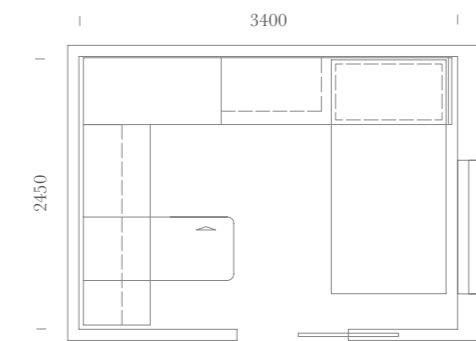

Sofa bed with pull-out bed opened.

Ponti Bridge

Lost in my
technological
corner

SPAZIO: 8.5m²

Elementi:
Letto Tablet-Up / Maniglia T58-T59 / Sedia Skin Bianca

Items:
Tablet-Up bed / T58-T59 handle / Skin chair White