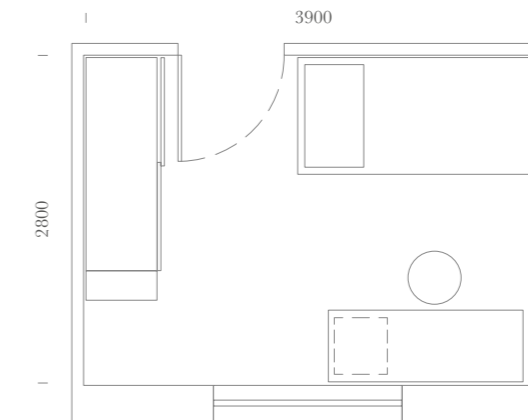

Elementi:

Letto castello Zoom / Maniglia T54 /
Sedia Girasole Tessuto 408 Ecrù

Items:

*Zoom bunk bed / T54 handle /
Girasole chair Fabric 408 Ecrù*