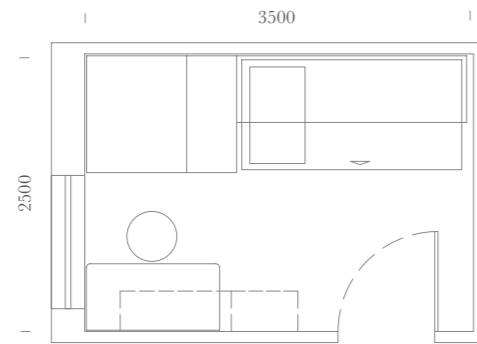

SPAZIO: 9m²

Elementi:

Letto Artiko Estraibile / Maniglia T37 /
Sedia Girasole Tessuto 707 Azzurro

Items:

Pull Out Artiko bed / T37 handle /
Girasole chair Fabric 707 Azzurro