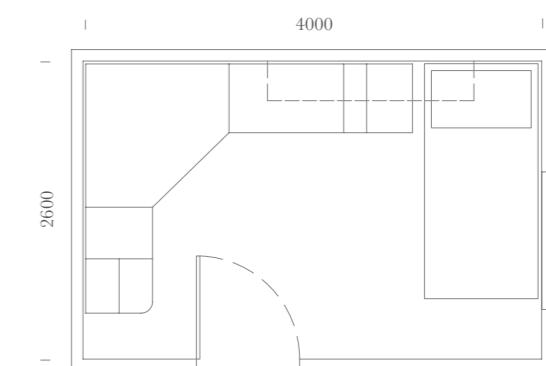

Clean lines are designed to optimize the living space without aesthetic and functional compromises.

SPAZIO: 10,5m²

Elementi:
Letto Ania / Maniglie T80 / Pomolo T57 /
Sedia Skin Bianca

Items:
Ania Bed / T80 handle /
T57 knob / Skin chair Bianca