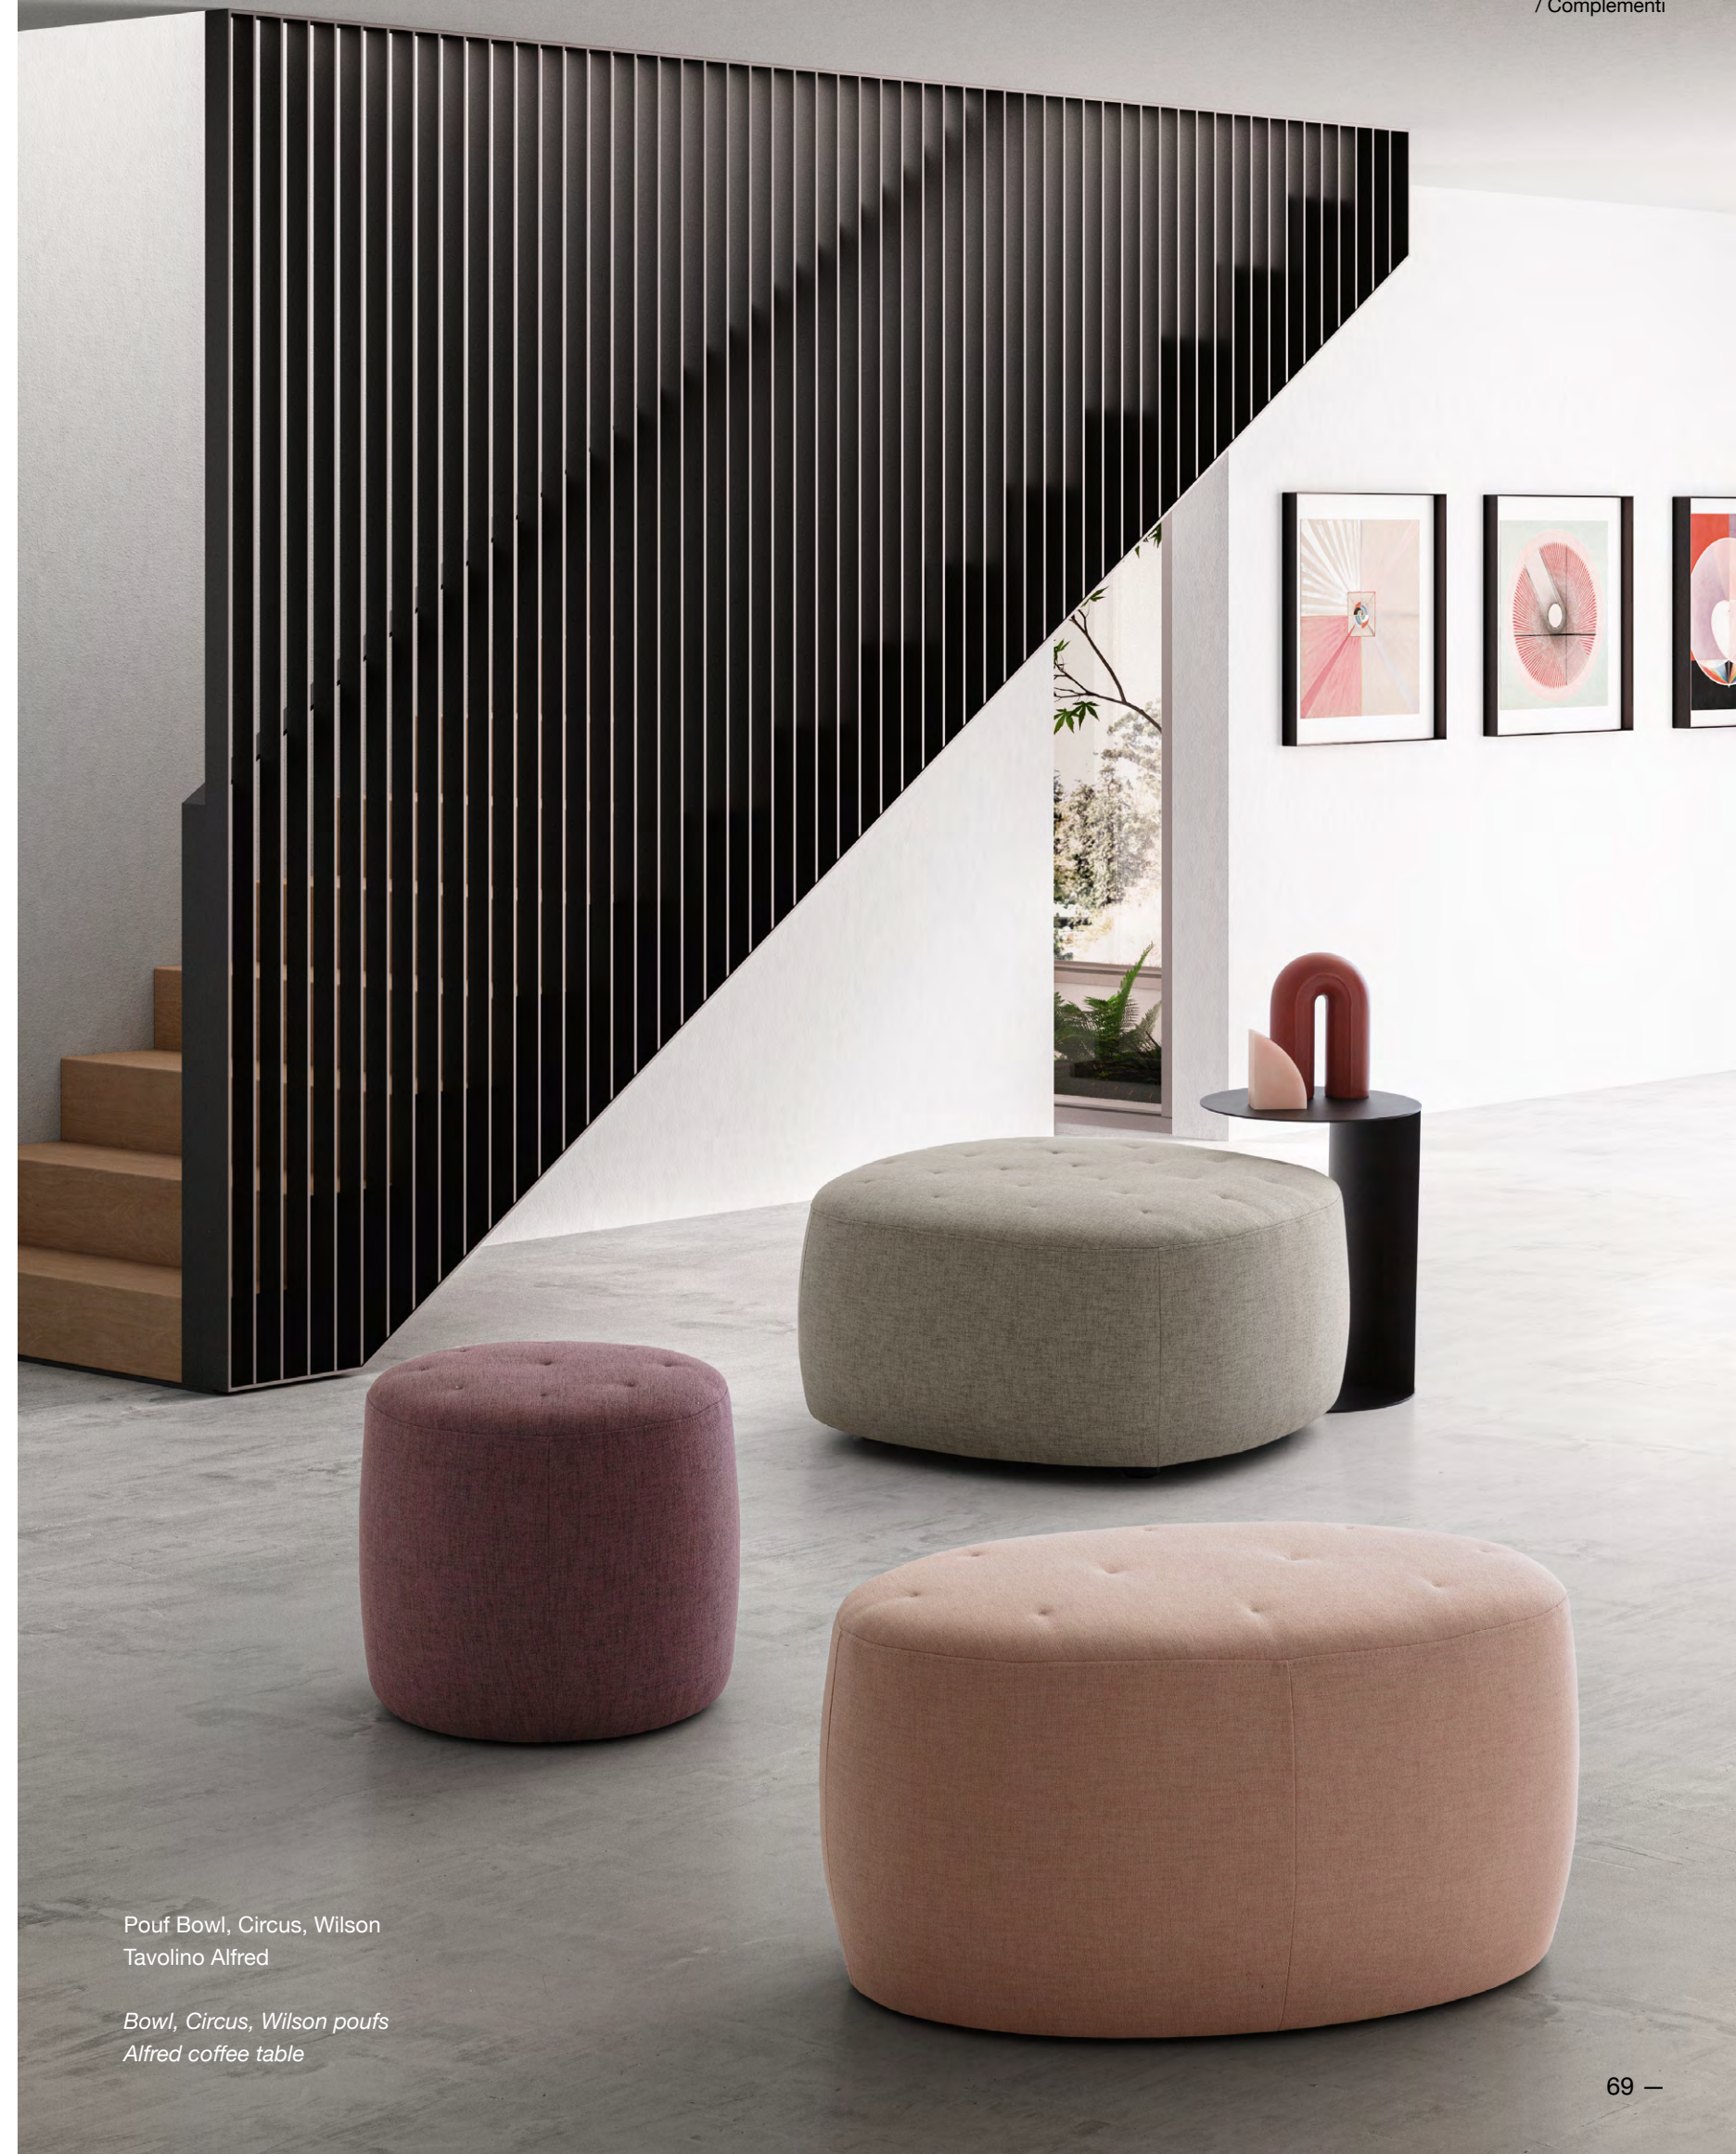

Pouf Bowl, Circus, Wilson
Tavolino Alfred

*Bowl, Circus, Wilson poufs
Alfred coffee table*