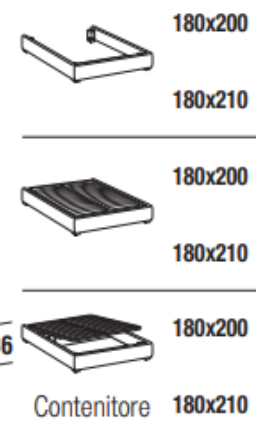

Letto matrimoniale maxi
Maxi double bed

Maggiorazione piedini / Surcharge for feet

ABS H. 8cm	serie	Brick H. 6cm	Globe H. 6cm	Cono H. 10cm	Way H. 13cm	Hat H. 18cm
Nero / Black		Eucalpto / Eucalyptus Faggio naturale / Natural beech	Argento / Silver Bianco / White Eucalpto / Eucalyptus Oro / Gold	Eucalpto / Eucalyptus Miele / Honey	Cromo / Chrome Nero / Black Nichel nero / Black nickel Oro / Gold	Nichel nero / Black nickel