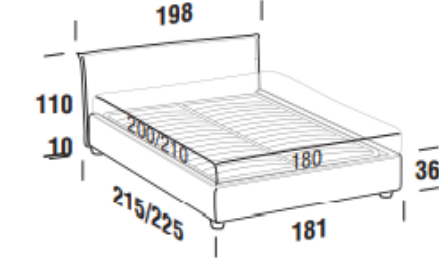

Letto matrimoniale maxi
Maxi double bed

Maggiorazione piedini / Surcharge for feet

ABS H. 8cm	serie	Brick H. 6cm	Globe H. 6cm	Cono H. 10cm	Way H. 13cm	Hat H. 18cm
Nero / Black		Eucalpto / Eucalyptus Faggio naturale / Natural beech	Argento / Silver Bianco / White Eucalpto / Eucalyptus Oro / Gold	Eucalpto / Eucalyptus Miele / Honey	Cromo / Chrome Nero / Black Nichel nero / Black nickel Oro / Gold	Nichel nero / Black nickel