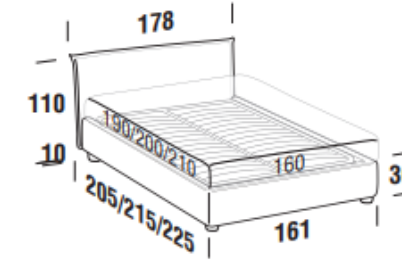

Caroline Armchair
 W 92 x D 72 x H 74
 Internal coating:
 fabric Disco 15
 External coating +
 sitting: fabric Dang 018

HOOF bed frame

Letto singolo
Single bed

Letto piazza e mezza
French bed

Letto matrimoniale
Double bed