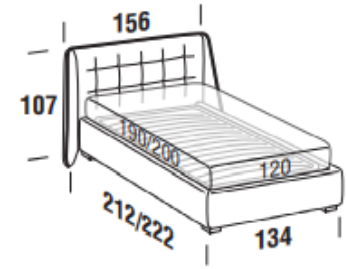

FLOOR bed frame

Letto piazza e mezza
French bed

- 120x190
- 120x200
- 120x190
- 120x200
- 120x190
- 120x200
- Contenitore 120x200
- 120x190
- 120x200

Maggiorazione per luci a led
Surcharge for LED lights 236 €