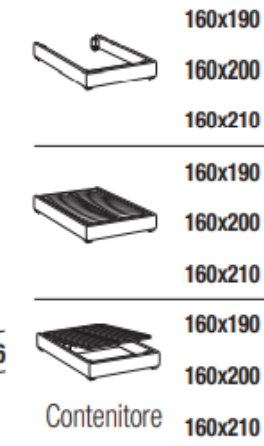

Caroline Armchair
 W 92 x D 72 x H 74
 Internal coating:
 fabric Disco 15
 External coating +
 sitting: fabric Dang 018

HOOF bed frame

Letto singolo
Single bed

Letto piazza e mezza
French bed

Letto matrimoniale
Double bed