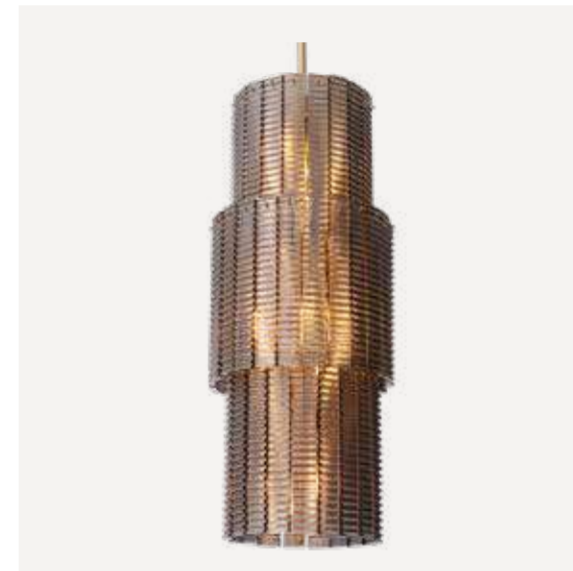

CHANDELIER IMPERIAL
Brushed brass finish | clear glass
Ø 44 | H. 106 cm
Ø 17.32" | H. 41.73"
TM0145 | USA: TM0145UL